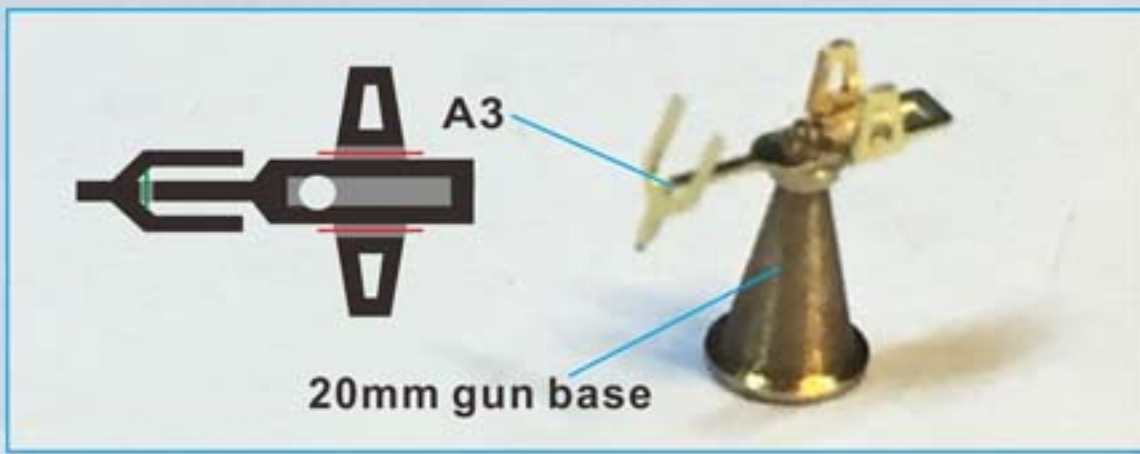

20mm L/65 C/38 gun single mount