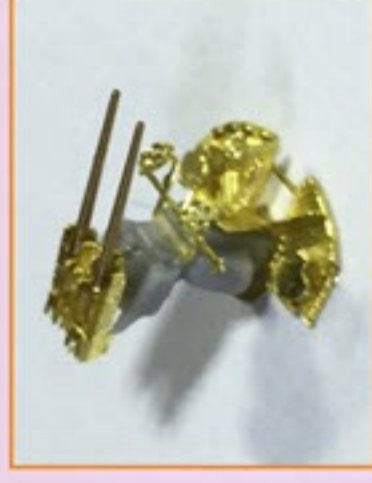

# 1/350 German Tirpitz Battleship Detail Up Set

For TAMIYA 78015

**Very Fire Technology Co., Ltd.**

Copyright © 2016  
R&D Building NO.6  
Wu Da Yuan, East Road  
Optics Valley, China

NO.VF350005

# 1/350 German Tirpitz Battleship Detail Up Set

NO.VF350005

# 20mm L/65 C/38 gun quadruple mount

### 20mm L/65 C/38 gun single mount