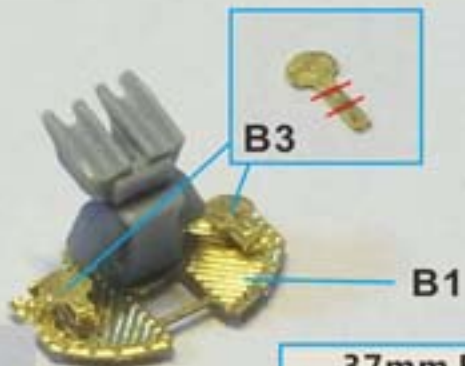

20mm L/65 C/38 gun single mount

SK C/30 37mm gun