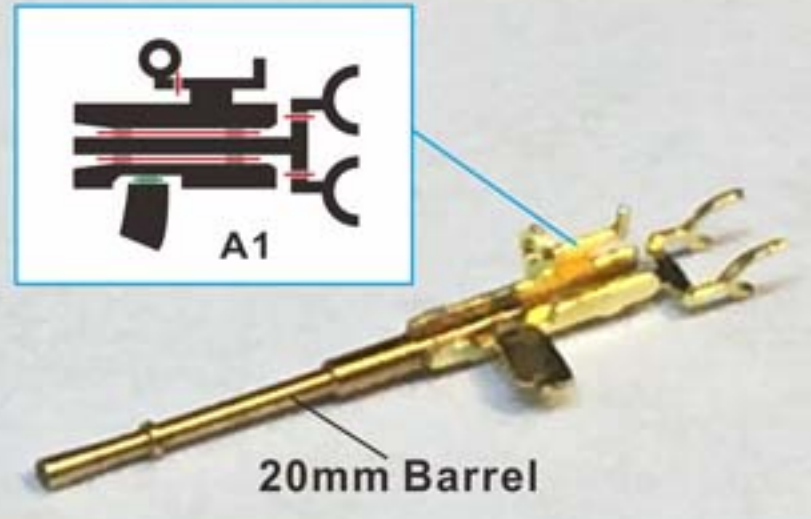

20mm L/65 C/38 gun single mount