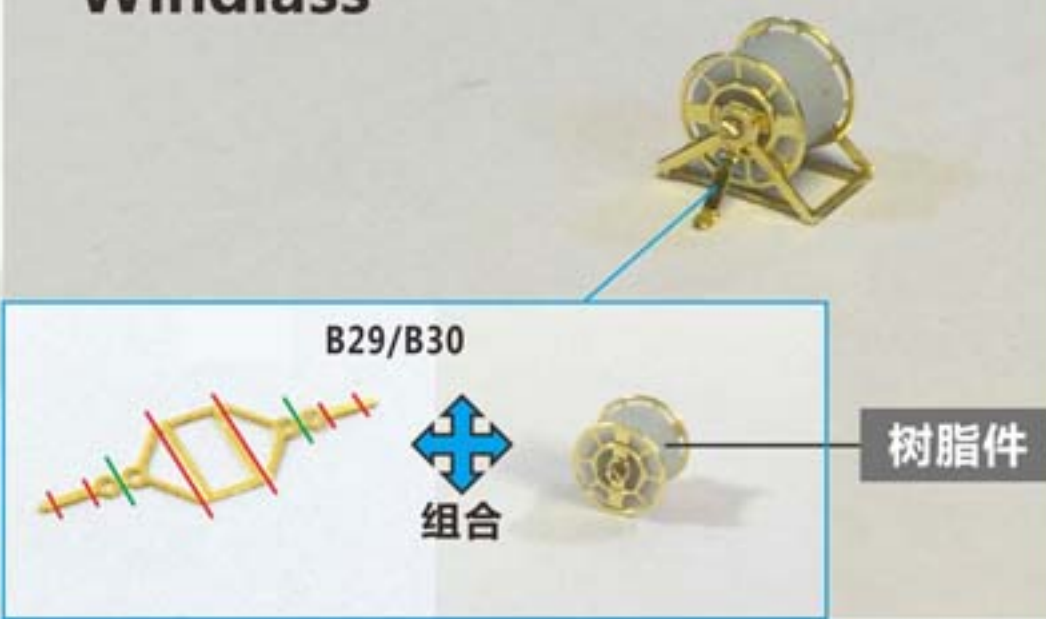

Searchlight

Windlass

Cockboat