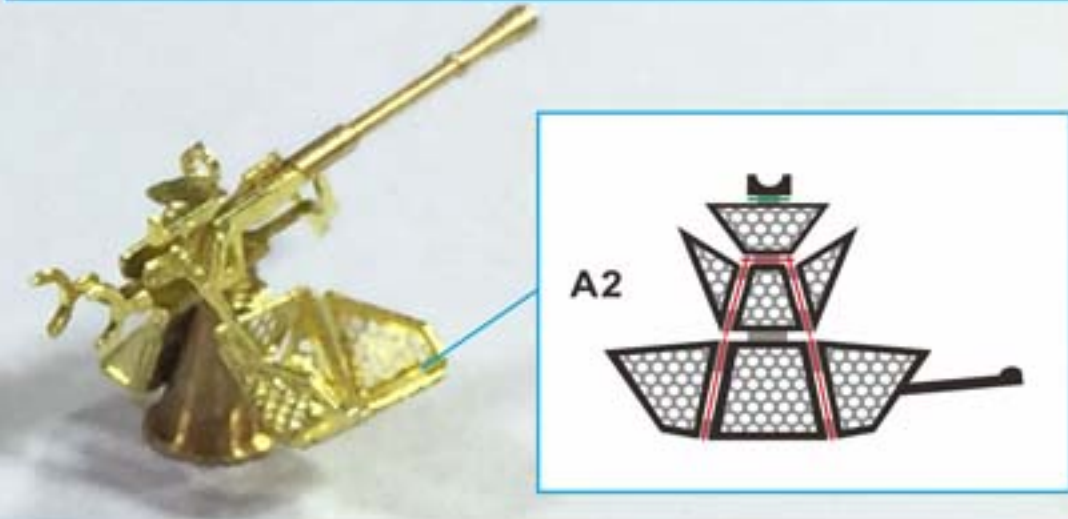

20mm L/65 C/38 gun single mount