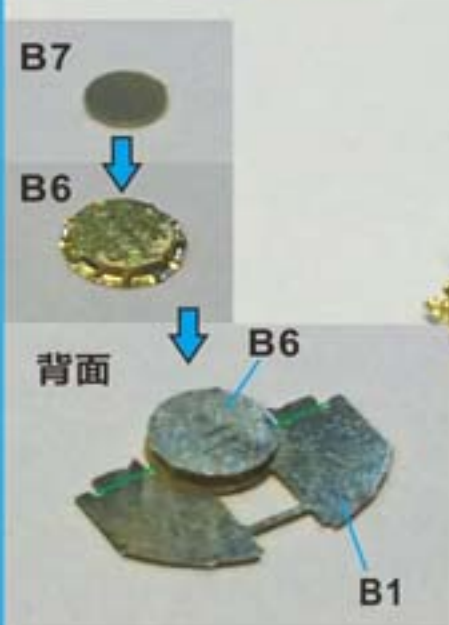

20mm L/65 C/38 gun single mount