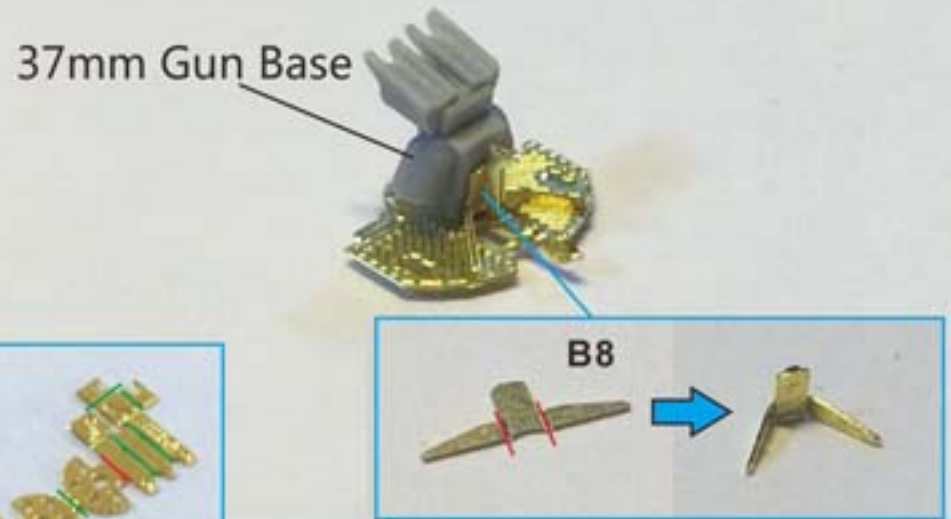

20mm L/65 C/38 gun single mount