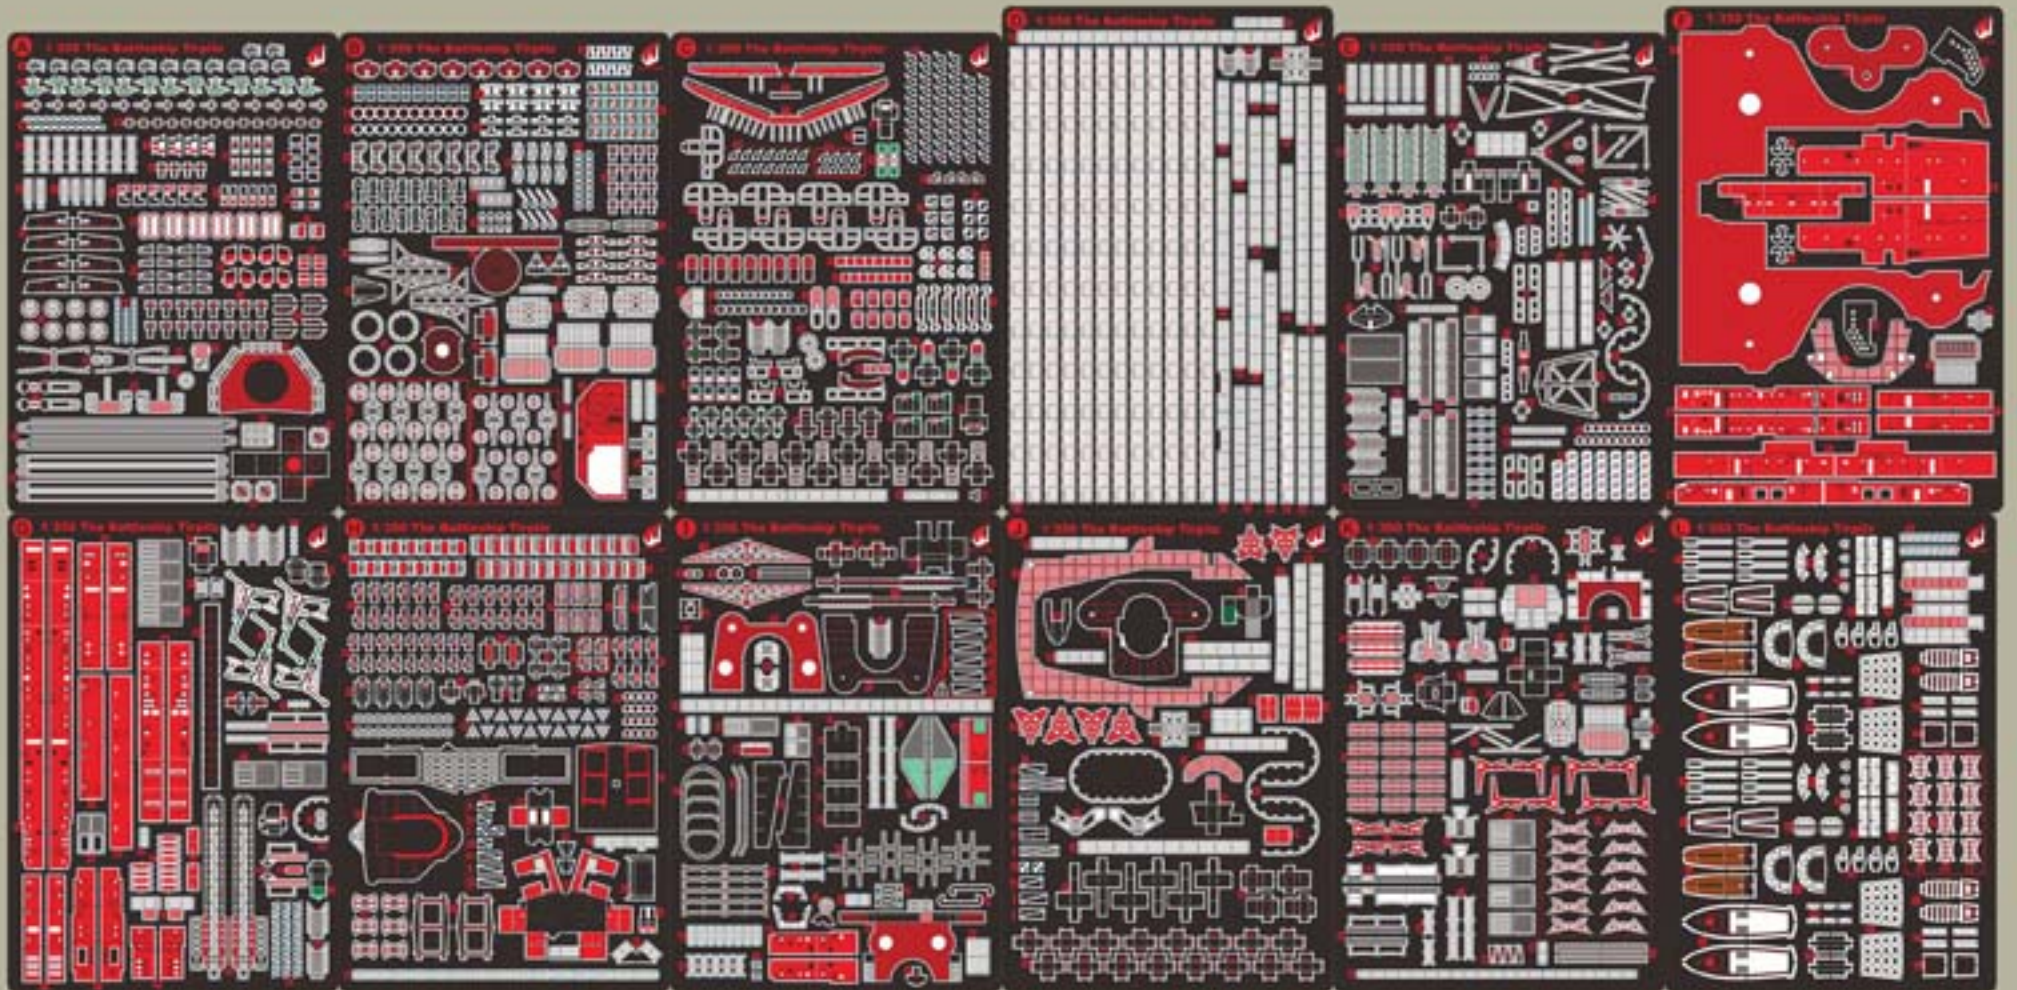

Photo Etching:

A, B, C, D, E, F, G, H, I, J, K, L (Total : 12 Sheets)

Install 组装	Remove 去除	Bend 弯曲	Make Hole 钻孔
Same Another Side 对侧相同	Up Fold 向上折	Down Fold 向下折