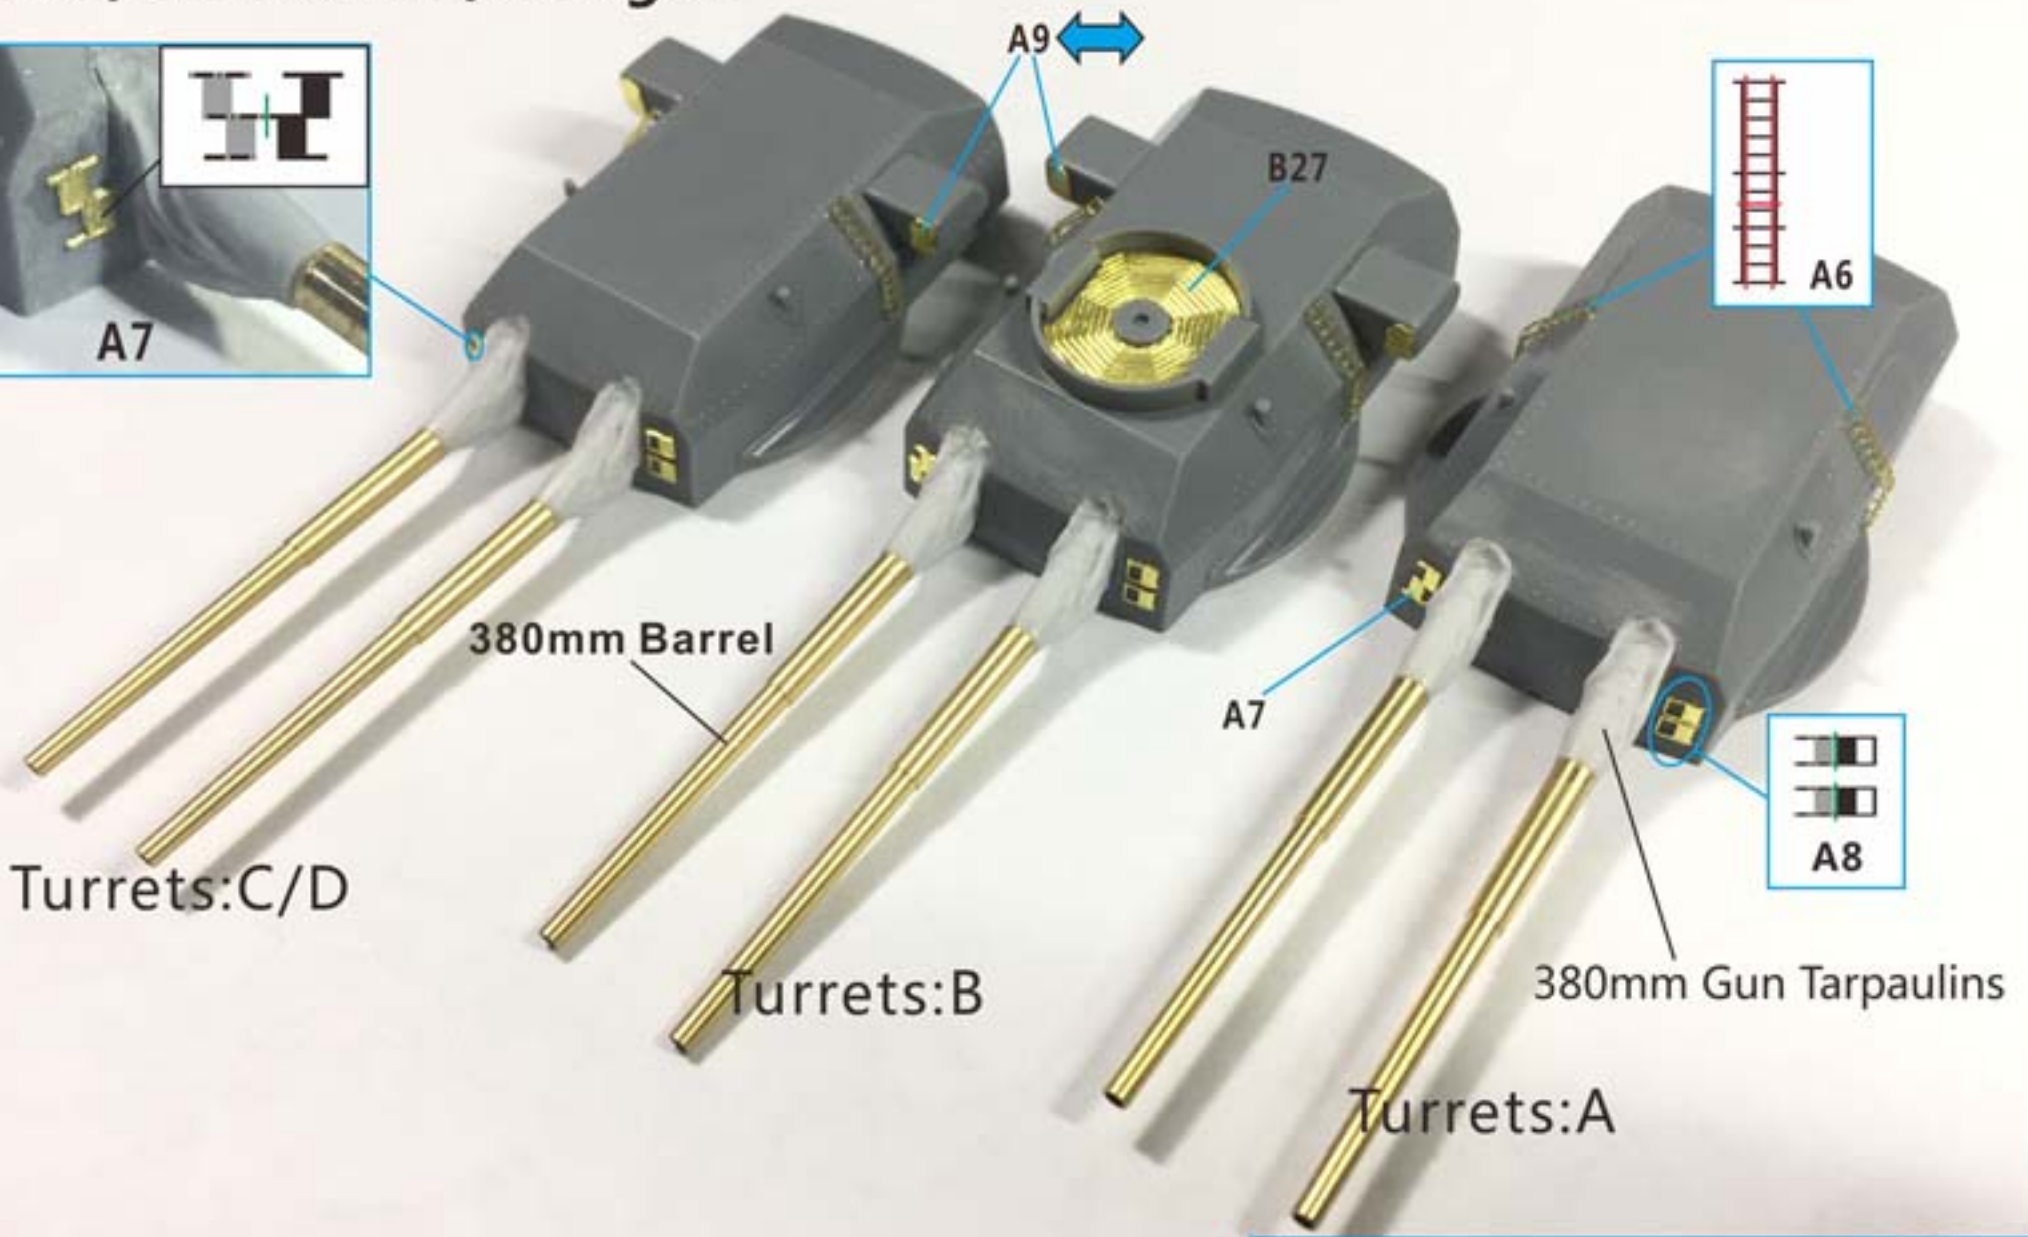

SKC/34 380mm/52L gun