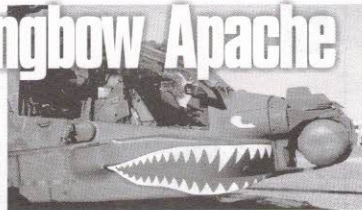

Illustration:圖示說明

Apply Decal
貼上貼紙

No Agglutinate
不用黏合

Make 2 Sets
二組製作

Cut Off
切除

Optional
選擇使用

Remove
將其除去

Be Careful
注意

Instntn Glue
使用瞬間膠

Method For Applying Decals:

1. Clean Model Surface With Wet Cloth.
2. Cut Out Of Decal Sheet And Dip Them In Water For 15 Seconds.
3. Place it on proper position on model.
4. Slide off base paper leaving decals On Model With Wet Finger Tip.
5. Move Decals To Exact Position, Push Out Excess Water Under Decal With Soft Cotton Cloth.
6. When Decals Get Dry Then Complete.

水貼紙使用說明:

1. 將模型表面擦乾淨
2. 將貼紙剪下泡入清水中約15秒
3. 將泡濕之貼紙取出置於欲貼處旁
4. 用指尖輕推貼紙表面使其滑出底紙
5. 將貼紙調整至適當位置並輕擦拭水份
6. 待其自然乾燥後即完成

Color list: 塗料表

Color	Brand	GSI Creos (Gunze Sangyo)			Humbrol	Revell	Life Color
		Hobby Color	Mr. Color	Mr. Color Spray			
Engine gray	引擎灰	H-339	C-339				
Flat black	消光黑	H-12	C-33	J-33	33	8	
Tire black	輪胎黑	H-77	C-137		85	302	
Silver	銀	H-8	C-8	J-8	11	90	LC74
Magenta↔Gold	洋紅↔金		CM04				
Clear blue	透明藍	H-93	C-50		38		LC61
Olive drab(1)	橄欖綠	H-52	C-12	J-12	155		UF01
Dark green	深綠	H-36	C-15	J-15	75		FS10