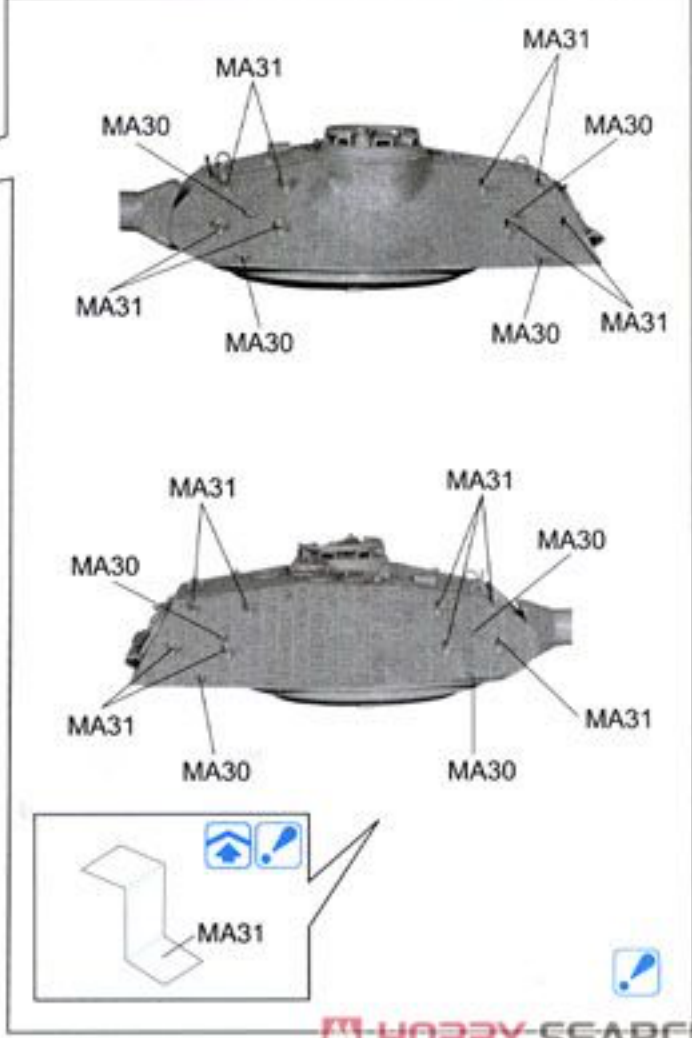

16

17

18

19

20

21

22

23

24

25

26

27

HOBBY SEARCH

Military Model Reservation Items

[WWII German Medium Tank T-28 \(...\)](#)
Amusing Hobby
1/35
4,080 yen

[B-2 Spirit \(Plastic model\)](#)
Mikro Mir
1/144
6,290 yen