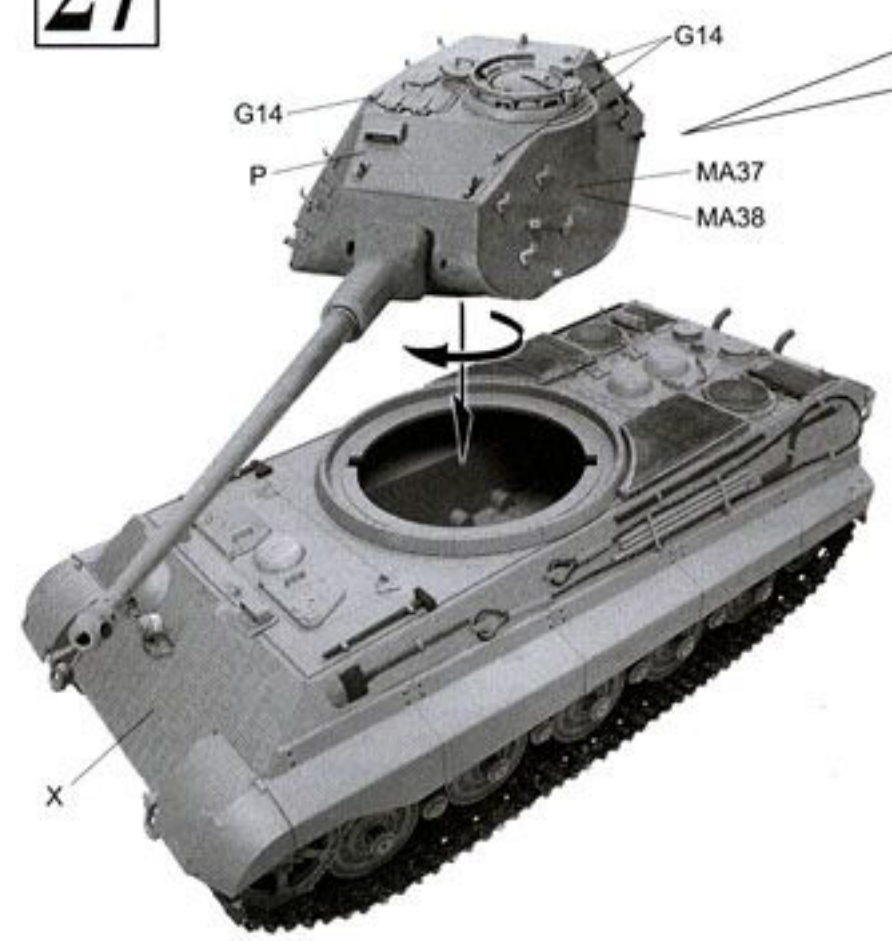

16

17

18

19

20

21

22

23

24

25

26

27

HOBBY SEARCH

Military Model Reservation Items

[WWII German Medium Tank T-28 \(...\)](#)
Amusing Hobby
1/35
4,080 yen

[B-2 Spirit \(Plastic model\)](#)
Mikro Mir
1/144
6,290 yen