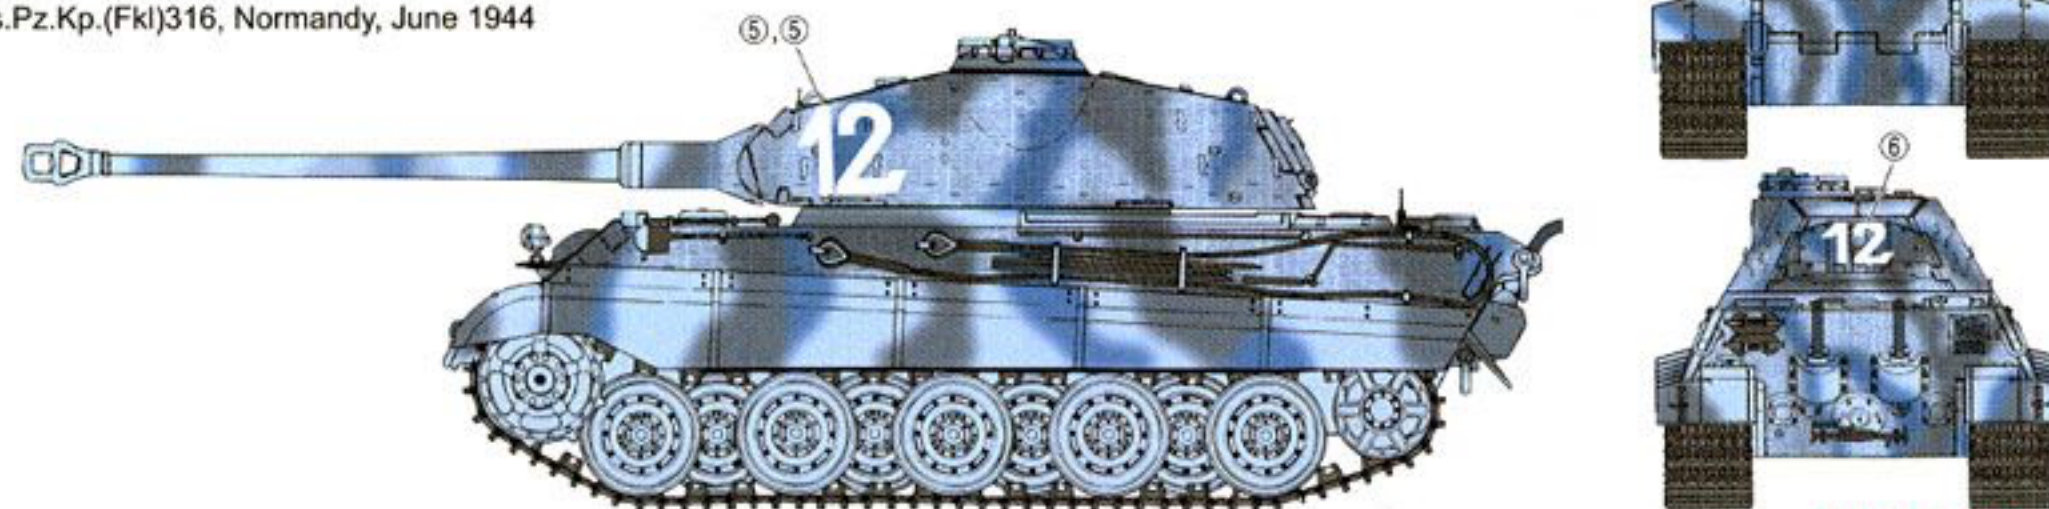

s.Pz.Kp.(Fkl)316, Normandy, June 1944