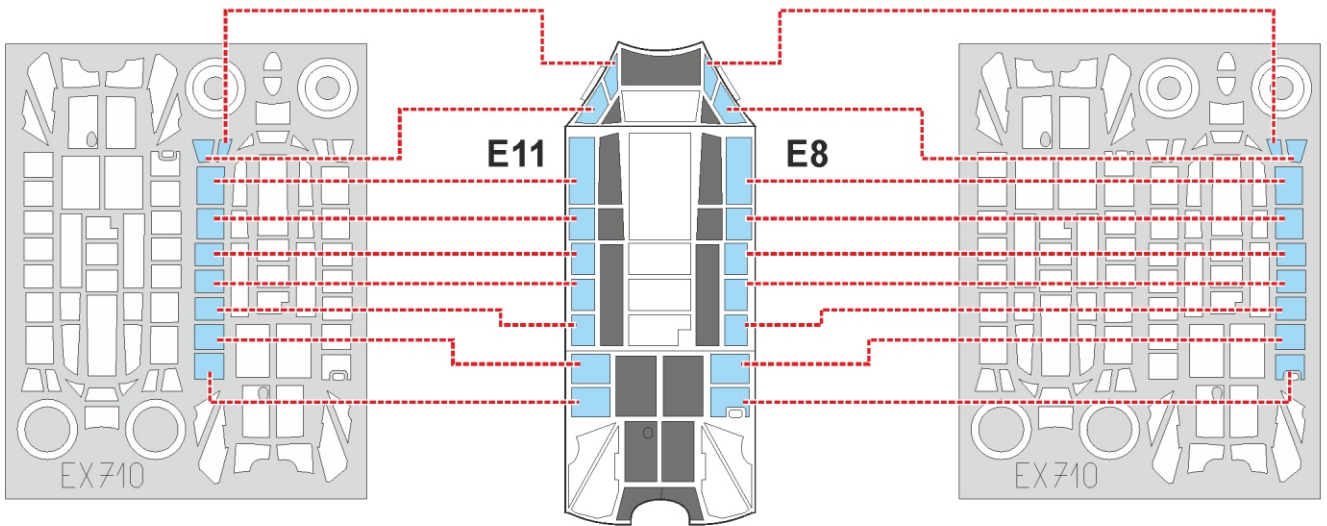

Bf 110D TFace

EX 710

for kit **DRAGON**

scale **1/48**

LIQUID MASK

LIQUID MASK

OUTSIDE

INSIDE

INSIDE