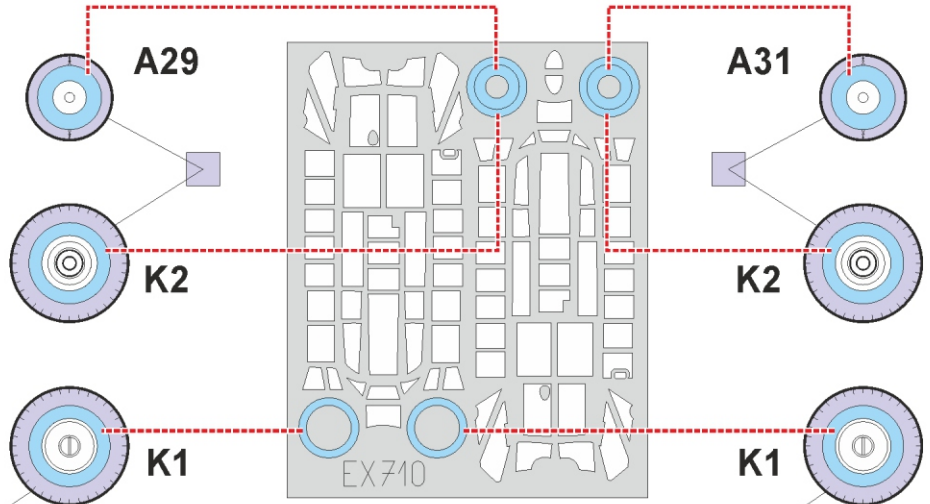

Bf 110D TFace

EX 710

for kit **DRAGON**

scale **1/48**

LIQUID MASK

LIQUID MASK

OUTSIDE

INSIDE

INSIDE