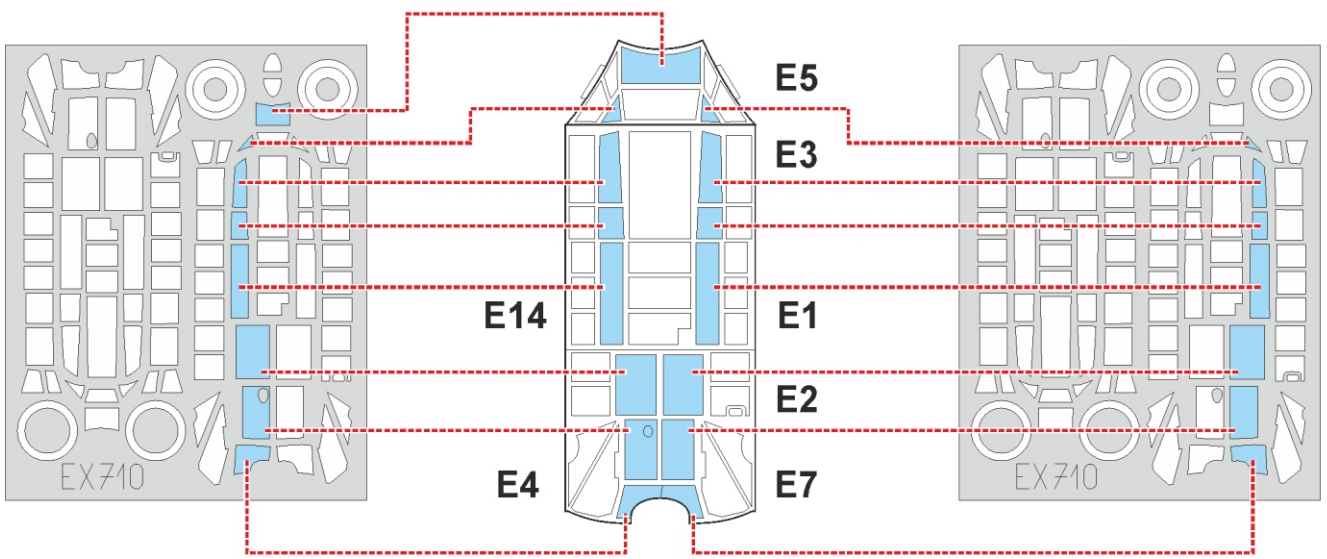

Bf 110D TFace

EX 710

for kit **DRAGON**

scale **1/48**

LIQUID MASK

LIQUID MASK

OUTSIDE

INSIDE

INSIDE