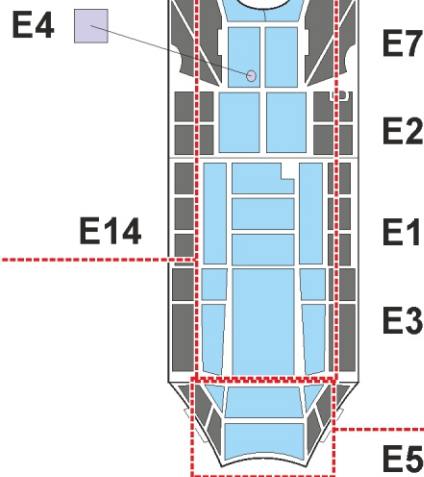

Bf 110D TFace

EX 710

for kit **DRAGON**

scale **1/48**

LIQUID MASK

LIQUID MASK

OUTSIDE

INSIDE

INSIDE