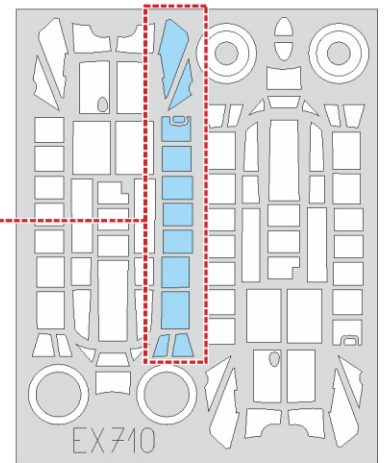

Bf 110D TFace

EX 710

for kit **DRAGON**

scale **1/48**

LIQUID MASK

LIQUID MASK

OUTSIDE

INSIDE

INSIDE