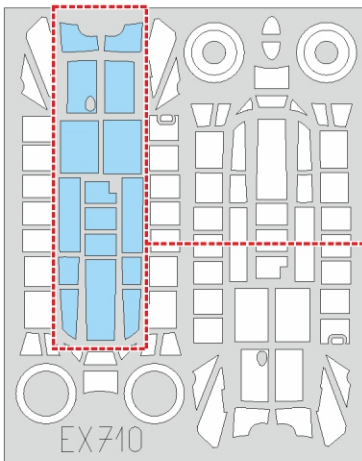

Bf 110D TFace

EX 710

for kit **DRAGON**

scale **1/48**

LIQUID MASK

LIQUID MASK

OUTSIDE

INSIDE

INSIDE