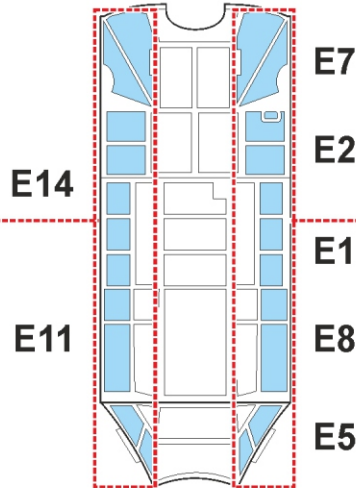

Bf 110D TFace

EX 710

for kit **DRAGON**

scale **1/48**

LIQUID MASK

LIQUID MASK

OUTSIDE

INSIDE

INSIDE