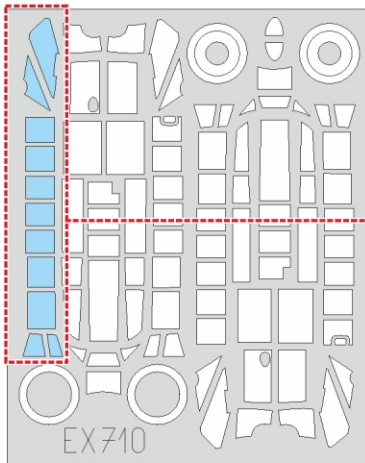

Bf 110D TFace

EX 710

for kit **DRAGON**

scale **1/48**

LIQUID MASK

LIQUID MASK

OUTSIDE

INSIDE

INSIDE