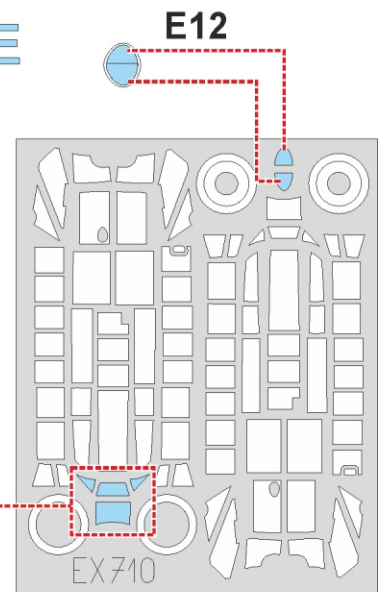

Bf 110D TFace

EX 710

for kit **DRAGON**

scale **1/48**

LIQUID MASK

LIQUID MASK

OUTSIDE

INSIDE

INSIDE