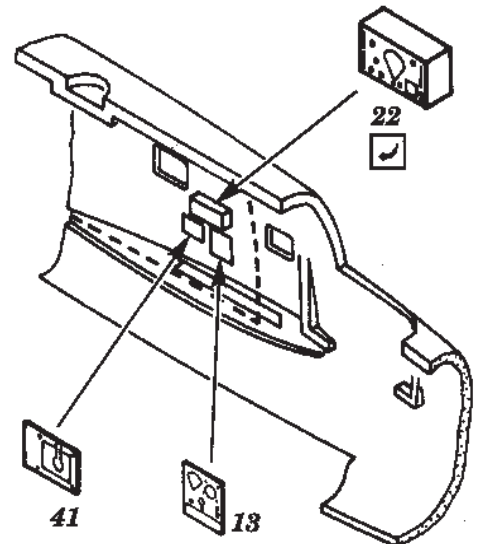

PV - 1 VENTURA

72 202

1/72 scale detail set for ACADEMY MINICRAFT kit

-  OPPOSITE SIDE
-  REMOVE
-  BEND
-  REPLACE
-  GRIND

INSTRUMENT PANEL

COCKPIT

DORSAL TURRET

UNDERCARRIAGE

TAIL WHEEL

DF LOOP

EXHAUSTS

GRILL