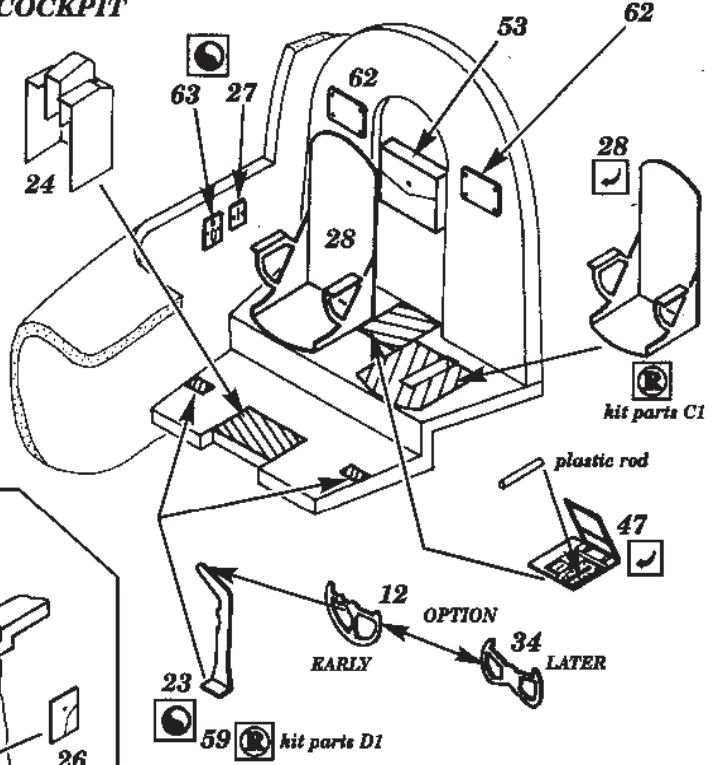

PV - 1 VENTURA

72 202

1/72 scale detail set for ACADEMY MINICRAFT kit

-  OPPOSITE SIDE
-  REMOVE
-  BEND
-  REPLACE
-  GRIND

INSTRUMENT PANEL

COCKPIT

DORSAL TURRET

UNDERCARRIAGE

TAIL WHEEL

DF LOOP

EXHAUSTS

GRILL