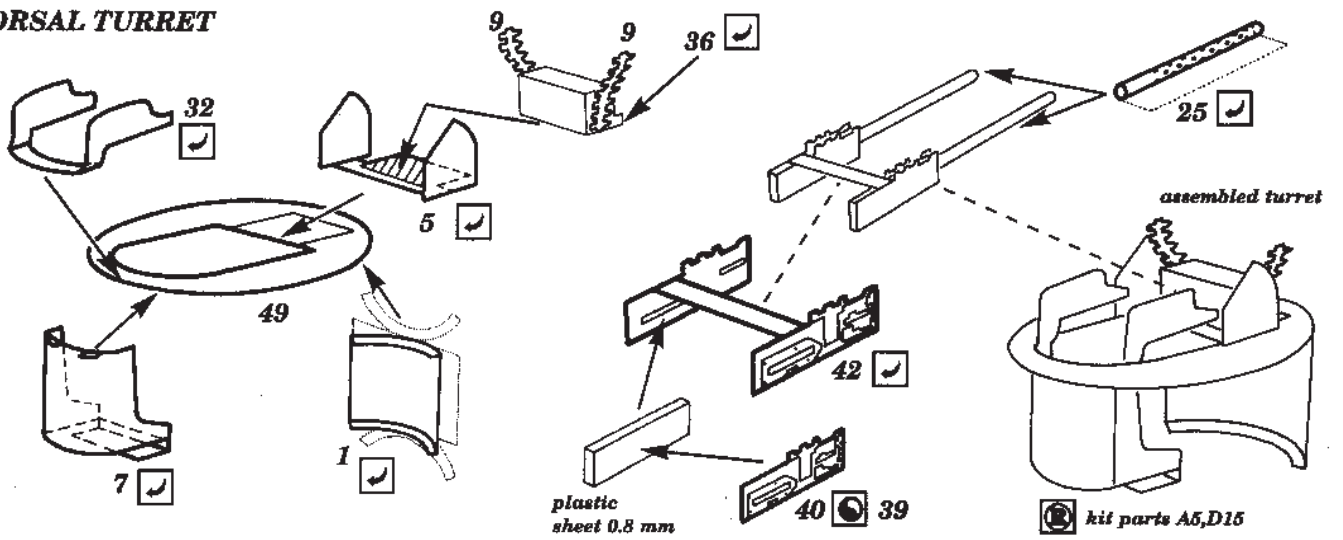

PV - 1 VENTURA

72 202

1/72 scale detail set for ACADEMY MINICRAFT kit

-  OPPOSITE SIDE
-  REMOVE
-  BEND
-  REPLACE
-  GRIND

INSTRUMENT PANEL

COCKPIT

DORSAL TURRET

UNDERCARRIAGE

TAIL WHEEL

DF LOOP

EXHAUSTS

GRILL