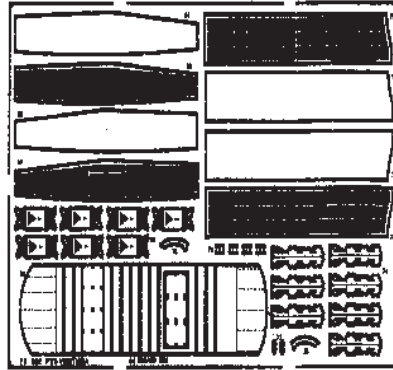

PV - 1 VENTURA

72 202

1/72 scale detail set for ACADEMY MINICRAFT kit

-  OPPOSITE SIDE
-  REMOVE
-  BEND
-  REPLACE
-  GRIND

INSTRUMENT PANEL

COCKPIT

DORSAL TURRET

UNDERCARRIAGE

TAIL WHEEL

DF LOOP

EXHAUSTS

GRILL