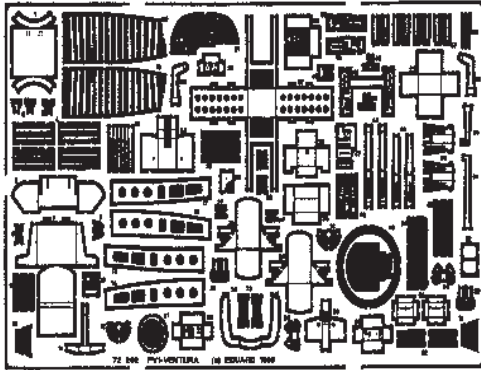

PV - 1 VENTURA

72 202

1/72 scale detail set for ACADEMY MINICRAFT kit

-  OPPOSITE SIDE
-  REMOVE
-  BEND
-  REPLACE
-  GRIND

INSTRUMENT PANEL

COCKPIT

DORSAL TURRET

UNDERCARRIAGE

TAIL WHEEL

DF LOOP

EXHAUSTS

GRILL