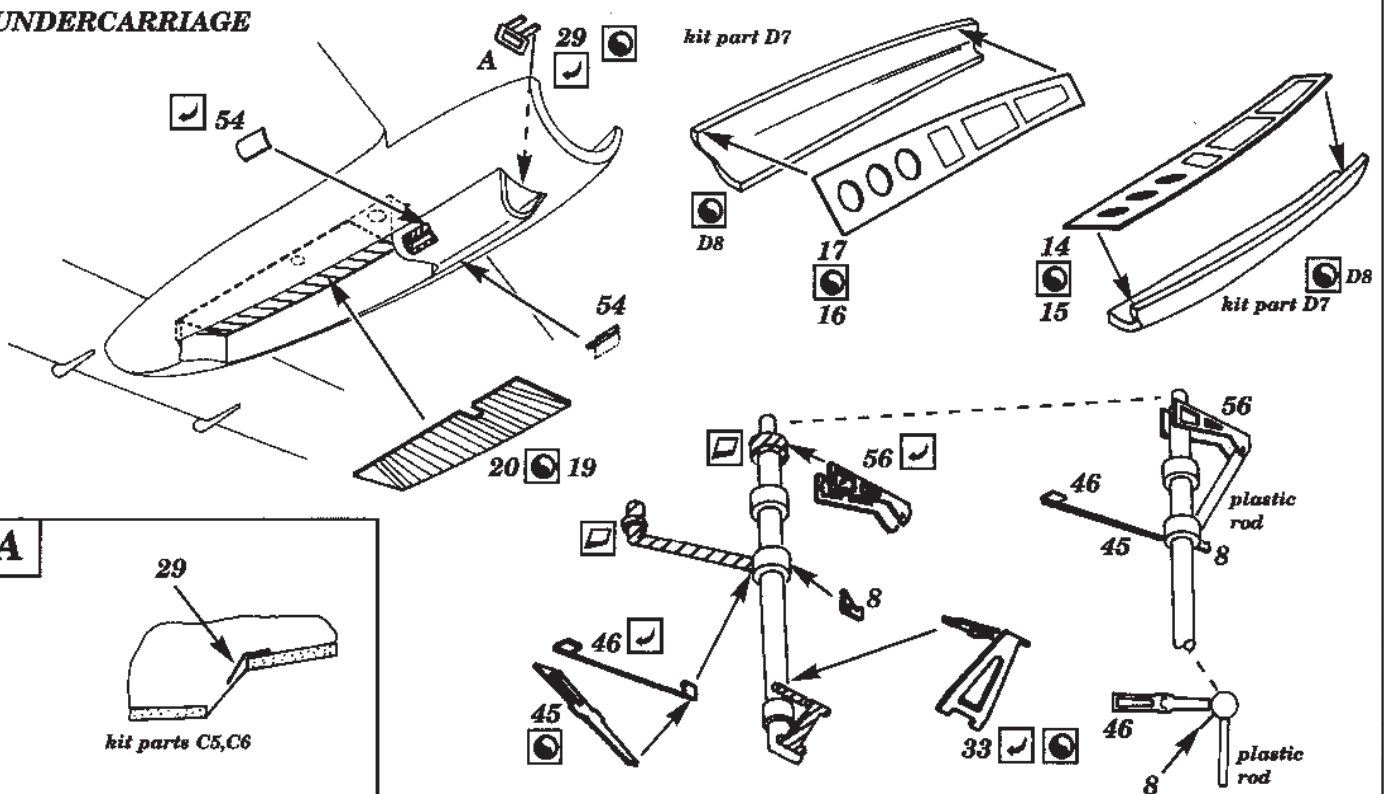

PV - 1 VENTURA

72 202

1/72 scale detail set for ACADEMY MINICRAFT kit

-  OPPOSITE SIDE
-  REMOVE
-  BEND
-  REPLACE
-  GRIND

INSTRUMENT PANEL

COCKPIT

DORSAL TURRET

UNDERCARRIAGE

TAIL WHEEL

DF LOOP

EXHAUSTS

GRILL