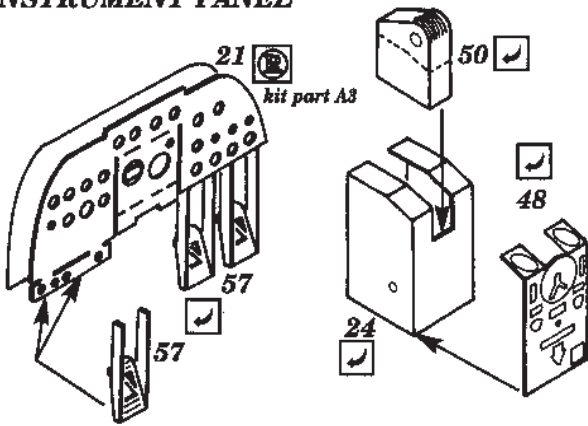

PV - 1 VENTURA

72 202

1/72 scale detail set for ACADEMY MINICRAFT kit

-  OPPOSITE SIDE
-  REMOVE
-  BEND
-  REPLACE
-  GRIND

INSTRUMENT PANEL

COCKPIT

DORSAL TURRET

UNDERCARRIAGE

TAIL WHEEL

DF LOOP

EXHAUSTS

GRILL