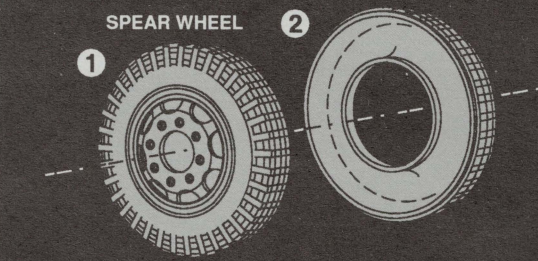

OPEL BLITZ WHEELS

LATE TYPE WHEELS
(8 HOLES)

1/35

◀ THE SHOW MODELLING ▶

035

OPEL BLITZ WHEELS

LATE TYPE WHEELS (8 HOLES)

図の様に組み立ててください。
Assemble as shown in the diagram.

イタレリのオペルブリッツとオペルマウルティア用後期用タイヤです。
USE FOR ITALERI OPEL BLITZ AND OPEL MAULTIER KIT.

THE SHOW MODELLING No. 11 OPEL BLITZ Etching Parts

- THE SHOW MODELLINGをよろしく
- NO. 40 NASHORN / HUMMEL
 - NO. 41 TIGER II vol. 1
 - NO. 42 TIGER II vol. 2
 - NO. 43 BRUMMBAR Zemerit coating
 - NO. 44 BMW R75 Zundapp KS750 SIDECAR
 - NO. 45 TIGER I vol. 2
 - NO. 46 NASHORN / HUMMEL
 - NO. 47 BISON
 - NO. 48 BRUMMBAR
 - NO. 49 Sd.kfz 163 STURMGESCHUTZ IV
 - NO. 50 HUMMEL
 - NO. 51 BOSCHE LIGHT
 - NO. 52 PANZER IV JACK
 - NO. 53 TIGER II PORSCHE Zemerit Sheet
 - NO. 54 TIGER II PORSCHE
 - NO. 55 JS-2 STALIN II
 - NO. 56 PANTHER G
 - NO. 57 PANTHER G Zemerit Sheet
 - NO. 58 GERMAN Waffen SS ACCESSORY
 - NO. 59 BT-5
 - NO. 60T GERMAN FIRE EXTINGUISHER
 - NO. 61 PANTHER G
 - NO. 62 PANTHER A
 - NO. 63 PANTHER A Zemerit Sheet
 - NO. 64 PANZER IV L-70