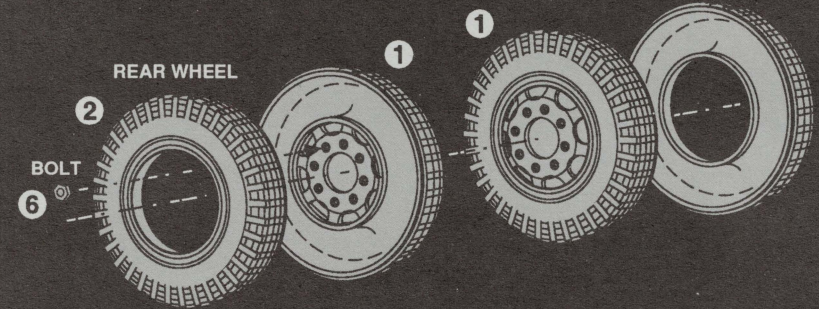

OPEL BLITZ WHEELS

LATE TYPE WHEELS
(8 HOLES)

1/35

◀ THE SHOW MODELLING ▶

035

OPEL BLITZ WHEELS

LATE TYPE WHEELS (8 HOLES)

図の様に組み立ててください。
Assemble as shown in the diagram.

イタレリのオペルブリッツとオペルマウルティア用後期用タイヤです。
USE FOR ITALERI OPEL BLITZ AND OPEL MAULTIER KIT.

THE SHOW MODELLING No. 11 OPEL BLITZ Etching Parts

- THE SHOW MODELLINGをよろしく
- NO. 40 NASHORN / HUMMEL
 - NO. 41 TIGER II vol. 1
 - NO. 42 TIGER II vol. 2
 - NO. 43 BRUMMBAR Zemerit coating
 - NO. 44 BMW R75 Zundapp KS750 SIDECAR
 - NO. 45 TIGER I vol. 2
 - NO. 46 NASHORN / HUMMEL
 - NO. 47 BISON
 - NO. 48 BRUMMBAR
 - NO. 49 Sd.kfz 163 STURMGESCHUTZ IV
 - NO. 50 HUMMEL
 - NO. 51 BOSCHE LIGHT
 - NO. 52 PANZER IV JACK
 - NO. 53 TIGER II PORSCHE Zemerit Sheet
 - NO. 54 TIGER II PORSCHE
 - NO. 55 JS-2 STALIN II
 - NO. 56 PANTHER G
 - NO. 57 PANTHER G Zemerit Sheet
 - NO. 58 GERMAN Waffen SS ACCESSORY
 - NO. 59 BT-5
 - NO. 60T GERMAN FIRE EXTINGUISHER
 - NO. 61 PANTHER G
 - NO. 62 PANTHER A
 - NO. 63 PANTHER A Zemerit Sheet
 - NO. 64 PANZER IV L-70