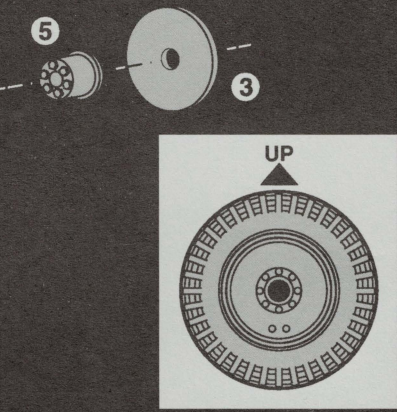

OPEL BLITZ WHEELS

LATE TYPE WHEELS
(8 HOLES)

1/35

◀ THE SHOW MODELLING ▶

035

OPEL BLITZ WHEELS

LATE TYPE WHEELS (8 HOLES)

図の様に組み立ててください。
Assemble as shown in the diagram.

イタレリのオペルブリッツとオペルマウルティア用後期用タイヤです。
USE FOR ITALERI OPEL BLITZ AND OPEL MAULTIER KIT.

THE SHOW MODELLING No. 11 OPEL BLITZ Etching Parts

- THE SHOW MODELLINGをよろしく
- NO. 40 NASHORN / HUMMEL
 - NO. 41 TIGER II vol. 1
 - NO. 42 TIGER II vol. 2
 - NO. 43 BRUMMBAR Zemerit coating
 - NO. 44 BMW R75 Zundapp KS750 SIDECAR
 - NO. 45 TIGER I vol. 2
 - NO. 46 NASHORN / HUMMEL
 - NO. 47 BISON
 - NO. 48 BRUMMBAR
 - NO. 49 Sd.kfz 163 STURMGESCHUTZ IV
 - NO. 50 HUMMEL
 - NO. 51 BOSCHE LIGHT
 - NO. 52 PANZER IV JACK
 - NO. 53 TIGER II PORSCHE Zemerit Sheet
 - NO. 54 TIGER II PORSCHE
 - NO. 55 JS-2 STALIN II
 - NO. 56 PANTHER G
 - NO. 57 PANTHER G Zemerit Sheet
 - NO. 58 GERMAN Waffen SS ACCESSORY
 - NO. 59 BT-5
 - NO. 60T GERMAN FIRE EXTINGUISHER
 - NO. 61 PANTHER G
 - NO. 62 PANTHER A
 - NO. 63 PANTHER A Zemerit Sheet
 - NO. 64 PANZER IV L-70