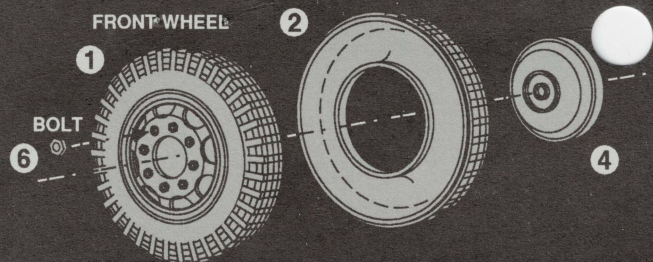

OPEL BLITZ WHEELS

LATE TYPE WHEELS
(8 HOLES)

1/35

◀ THE SHOW MODELLING ▶

035

OPEL BLITZ WHEELS

LATE TYPE WHEELS (8 HOLES)

図の様に組み立ててください。
Assemble as shown in the diagram.

イタレリのオペルブリッツとオペルマウルティア用後期用タイヤです。
USE FOR ITALERI OPEL BLITZ AND OPEL MAULTIER KIT.

THE SHOW MODELLING No. 11 OPEL BLITZ Etching Parts

- THE SHOW MODELLINGをよろしく
- NO. 40 NASHORN / HUMMEL
 - NO. 41 TIGER II vol. 1
 - NO. 42 TIGER II vol. 2
 - NO. 43 BRUMMBAR Zemerit coating
 - NO. 44 BMW R75 Zundapp KS750 SIDECAR
 - NO. 45 TIGER I vol. 2
 - NO. 46 NASHORN / HUMMEL
 - NO. 47 BISON
 - NO. 48 BRUMMBAR
 - NO. 49 Sd.kfz 163 STURMGESCHUTZ IV
 - NO. 50 HUMMEL
 - NO. 51 BOSCHE LIGHT
 - NO. 52 PANZER IV JACK
 - NO. 53 TIGER II PORSCHE Zemerit Sheet
 - NO. 54 TIGER II PORSCHE
 - NO. 55 JS-2 STALIN II
 - NO. 56 PANTHER G
 - NO. 57 PANTHER G Zemerit Sheet
 - NO. 58 GERMAN Waffen SS ACCESSORY
 - NO. 59 BT-5
 - NO. 60T GERMAN FIRE EXTINGUISHER
 - NO. 61 PANTHER G
 - NO. 62 PANTHER A
 - NO. 63 PANTHER A Zemerit Sheet
 - NO. 64 PANZER IV L-70