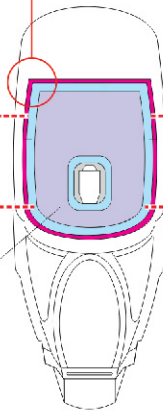

# MiG-21PFM TFace

**EX 638**

for kit **EDUARD**

scale **1/48**

LIQUID MASK ■

1.)

RUBBER COLOR

G8  
?  
G14  
?  
G15

outside

2.)

H6

H2

G17

3.)

outside

outside

LIQUID MASK

G11

inside

G8  
G14  
G15

4.)