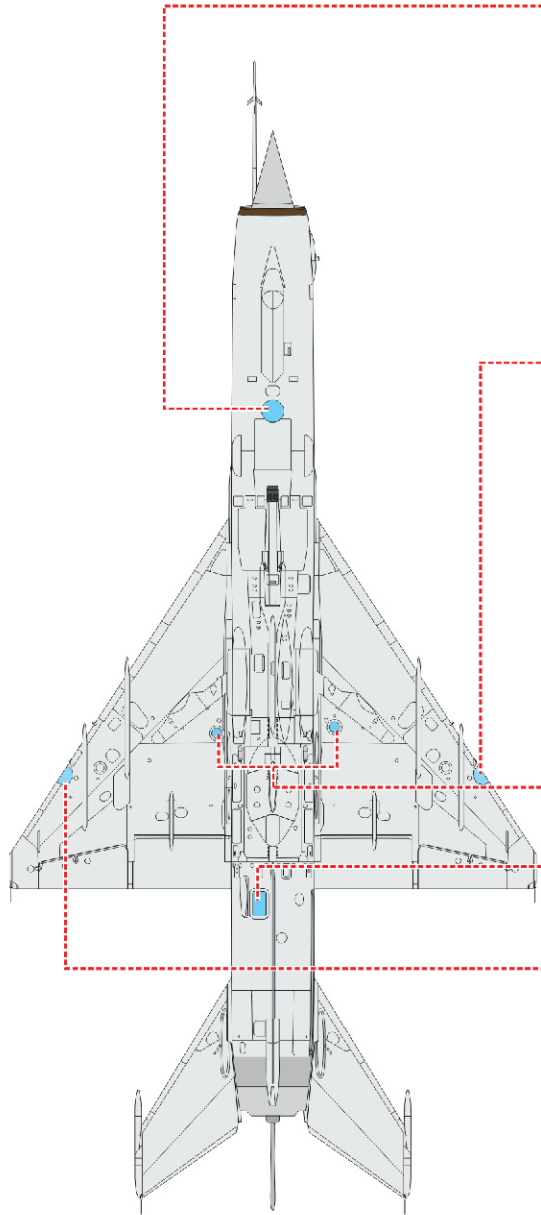

# MiG-21PFM TFace

**EX 638**

for kit **EDUARD**

scale **1/48**

LIQUID MASK ■

1.)

RUBBER COLOR

G8  
?  
G14  
?  
G15

outside

2.)

H6

H2

G17

3.)

outside

outside

LIQUID MASK

G11

inside

G8  
G14  
G15

4.)