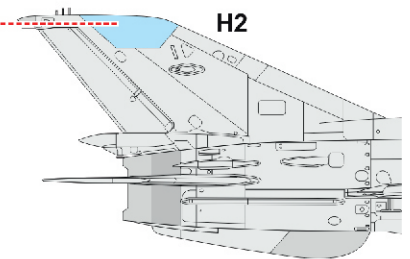

# MiG-21PFM TFace

**EX 638**

for kit **EDUARD**

scale **1/48**

LIQUID MASK ■

1.)

RUBBER COLOR

G8  
?  
G14  
?  
G15

outside

2.)

H6

H2

G17

3.)

outside

outside

LIQUID MASK

G11

inside

G8  
G14  
G15

4.)