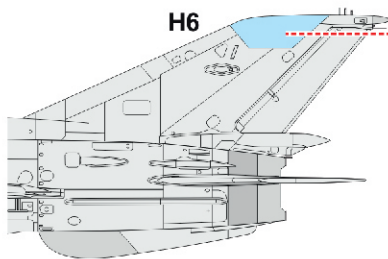

# MiG-21PFM TFace

**EX 638**

for kit **EDUARD**

scale **1/48**

LIQUID MASK ■

1.)

RUBBER COLOR

G8  
?  
G14  
?  
G15

outside

2.)

H6

H2

G17

3.)

outside

outside

LIQUID MASK

G11

inside

G8  
G14  
G15

4.)