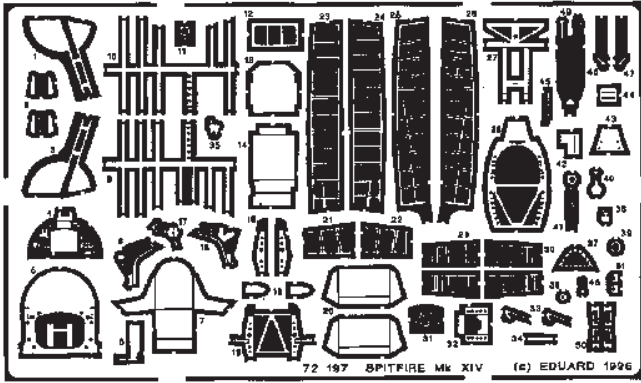

# SPITFIRE Mk XIV

1/72 scale detail set for ACADEMY kit

72 197

-  OPPOSITE SIDE
-  REMOVE
-  BEND
-  REPLACE
-  GRIND

## A INSTRUMENT PANEL

## COCKPIT LEFT SIDE