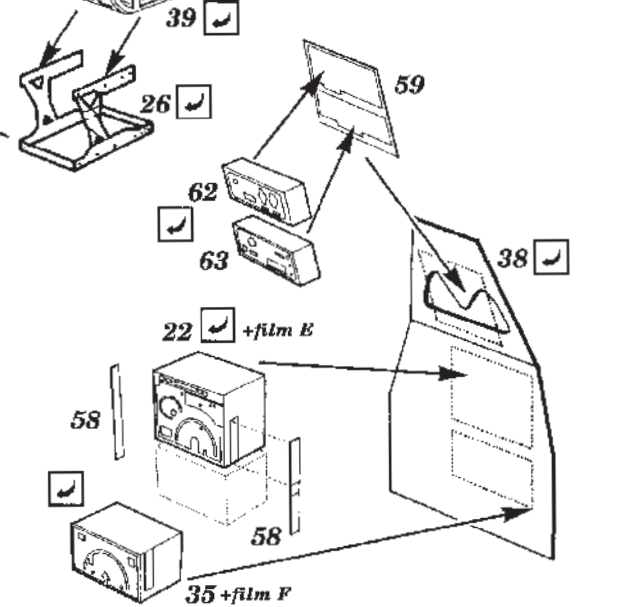

Ju-87 D5 STUKA

1/72 scale detail set for FUJIMI kit

72 196

- OPPOSITE SIDE
- REMOVE
- BEND
- REPLACE
- GRIND

COCKPIT LEFT SIDE

COCKPIT RIGHT SIDE

INSTRUMENT PANEL AND RUDDER PEDALS

WING RADIATORS