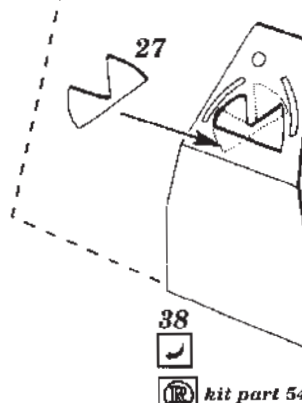

Ju-87 D5 STUKA

1/72 scale detail set for FUJIMI kit

72 196

- OPPOSITE SIDE
- REMOVE
- BEND
- REPLACE
- GRIND

COCKPIT LEFT SIDE

COCKPIT RIGHT SIDE

INSTRUMENT PANEL AND RUDDER PEDALS

WING RADIATORS