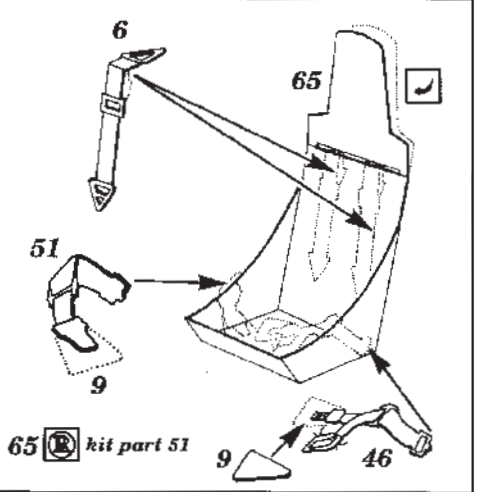

Ju-87 D5 STUKA

1/72 scale detail set for FUJIMI kit

72 196

- OPPOSITE SIDE
- REMOVE
- BEND
- REPLACE
- GRIND

COCKPIT LEFT SIDE

COCKPIT RIGHT SIDE

INSTRUMENT PANEL AND RUDDER PEDALS

WING RADIATORS