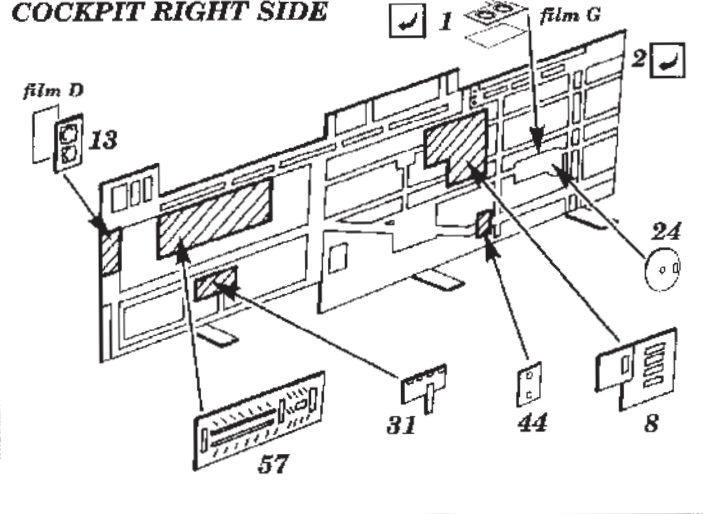

Ju-87 D5 STUKA

1/72 scale detail set for FUJIMI kit

72 196

- OPPOSITE SIDE
- REMOVE
- BEND
- REPLACE
- GRIND

COCKPIT LEFT SIDE

COCKPIT RIGHT SIDE

INSTRUMENT PANEL AND RUDDER PEDALS

WING RADIATORS