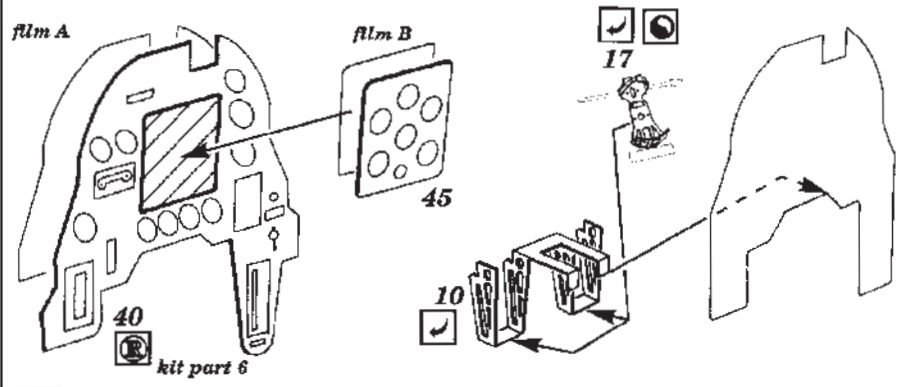

Ju-87 D5 STUKA

1/72 scale detail set for FUJIMI kit

72 196

- OPPOSITE SIDE
- REMOVE
- BEND
- REPLACE
- GRIND

COCKPIT LEFT SIDE

COCKPIT RIGHT SIDE

INSTRUMENT PANEL AND RUDDER PEDALS

WING RADIATORS