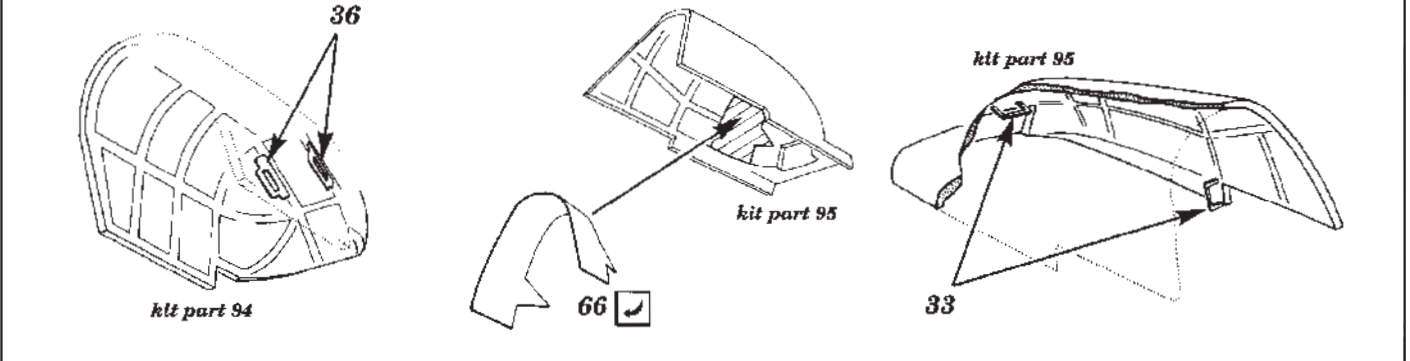

INSTRUMENT PANEL AND RUDDER PEDALS

WING RADIATORS

CANOPY

RUDDER

BOMBS