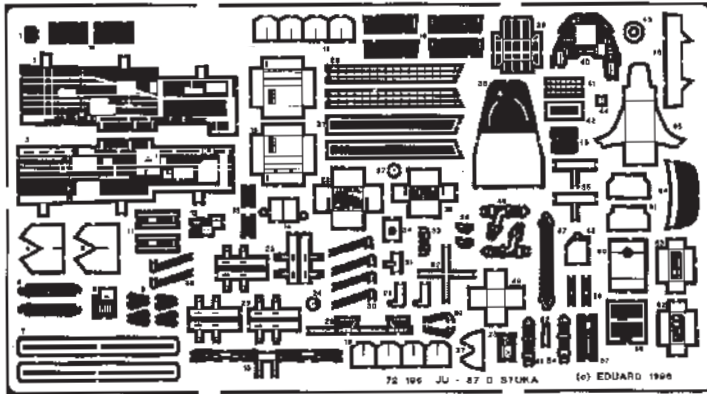

Ju-87 D5 STUKA

1/72 scale detail set for FUJIMI kit

72 196

- OPPOSITE SIDE
- REMOVE
- BEND
- REPLACE
- GRIND

COCKPIT LEFT SIDE

COCKPIT RIGHT SIDE

INSTRUMENT PANEL AND RUDDER PEDALS

WING RADIATORS