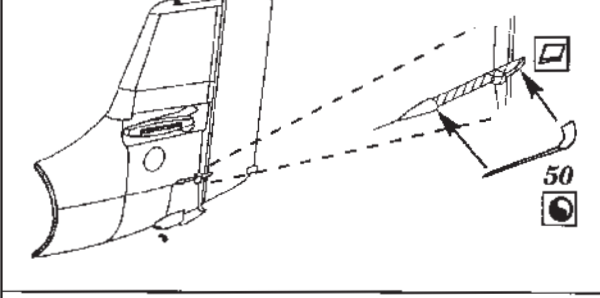

INSTRUMENT PANEL AND RUDDER PEDALS

WING RADIATORS

CANOPY

RUDDER

BOMBS