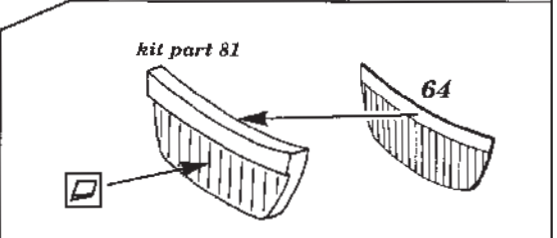

Ju-87 D5 STUKA

1/72 scale detail set for FUJIMI kit

72 196

- OPPOSITE SIDE
- REMOVE
- BEND
- REPLACE
- GRIND

COCKPIT LEFT SIDE

COCKPIT RIGHT SIDE

INSTRUMENT PANEL AND RUDDER PEDALS

WING RADIATORS