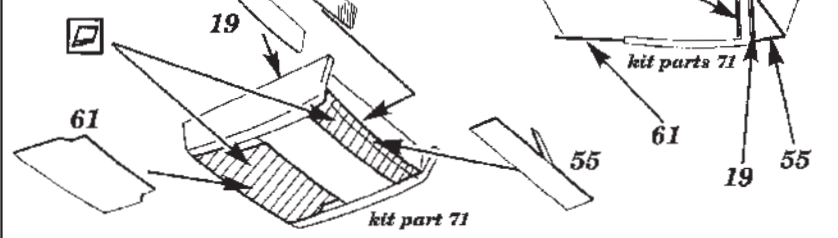

Ju-87 D5 STUKA

1/72 scale detail set for FUJIMI kit

72 196

- OPPOSITE SIDE
- REMOVE
- BEND
- REPLACE
- GRIND

COCKPIT LEFT SIDE

COCKPIT RIGHT SIDE

INSTRUMENT PANEL AND RUDDER PEDALS

WING RADIATORS