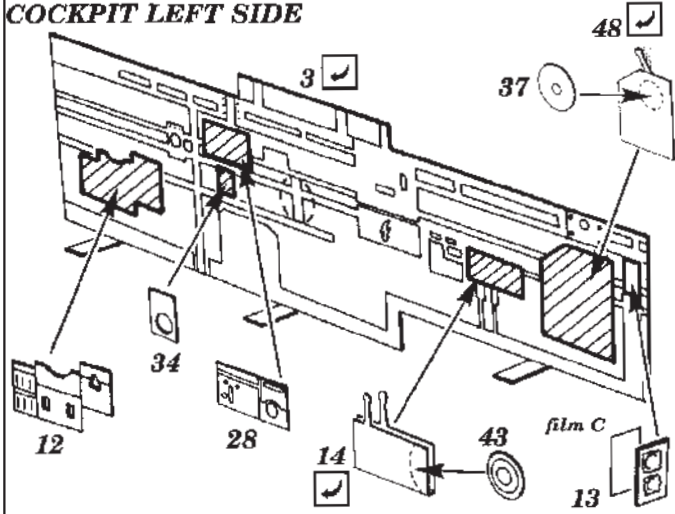

Ju-87 D5 STUKA

1/72 scale detail set for FUJIMI kit

72 196

- OPPOSITE SIDE
- REMOVE
- BEND
- REPLACE
- GRIND

COCKPIT LEFT SIDE

COCKPIT RIGHT SIDE

INSTRUMENT PANEL AND RUDDER PEDALS

WING RADIATORS