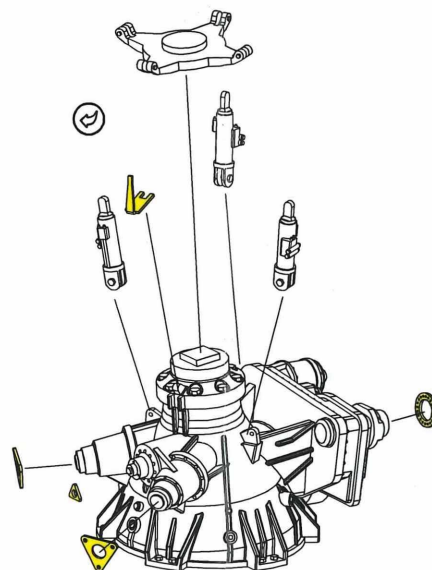

8

drill and insert wire

RESKIT

ACCESSORIES
FOR SCALE PLASTIC KITS

ROTOR CH-53, MH-53 (6 BLADES - 2 ENGINES)

UPGRADE & DETAIL SET

1

2