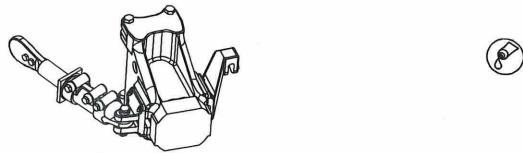

8

drill and insert wire

RESKIT

ACCESSORIES
FOR SCALE PLASTIC KITS

ROTOR CH-53, MH-53 (6 BLADES - 2 ENGINES)

UPGRADE & DETAIL SET

1

2