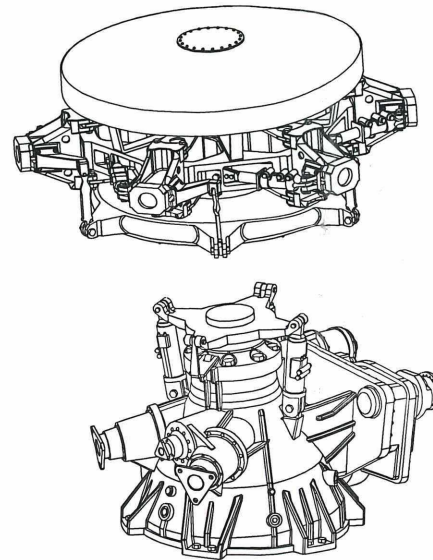

8

drill and insert wire

RESKIT

ACCESSORIES
FOR SCALE PLASTIC KITS

ROTOR CH-53, MH-53 (6 BLADES - 2 ENGINES)

UPGRADE & DETAIL SET

1

2

3

4

5

6

7