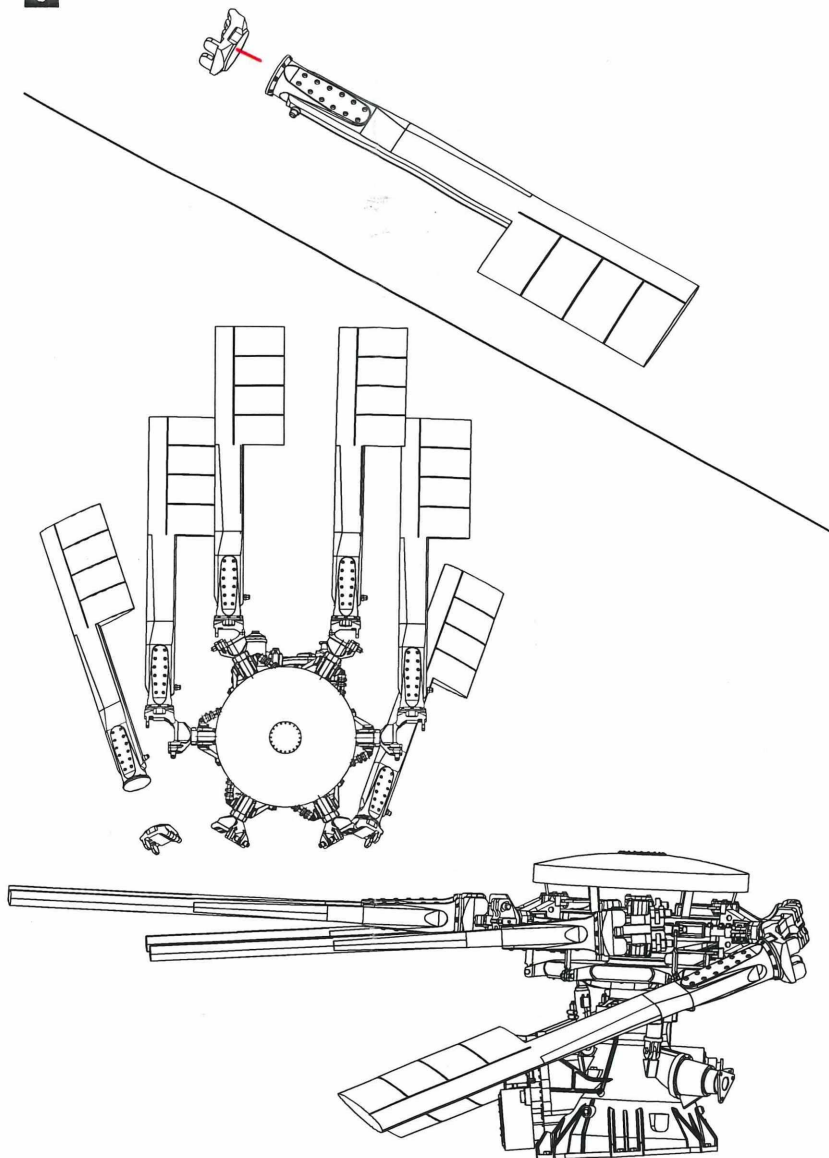

8

drill and insert wire

RESKIT

ACCESSORIES
FOR SCALE PLASTIC KITS

ROTOR CH-53, MH-53 (6 BLADES - 2 ENGINES)

UPGRADE & DETAIL SET

1

2

3

4

5

6

7