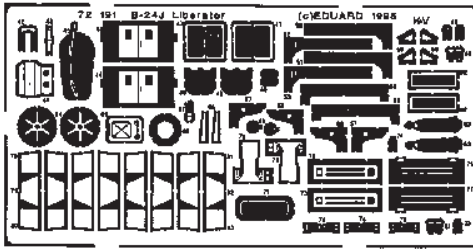

B-24J Liberator

1/72 scale detail set for ACADEMY kit

72 191

 OPPOSITE SIDE

 REMOVE

 REPLACE