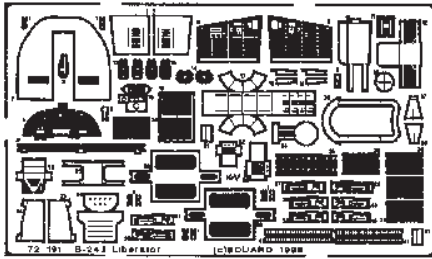

B-24J Liberator

1/72 scale detail set for ACADEMY kit

72 191

 OPPOSITE SIDE

 REMOVE

 REPLACE