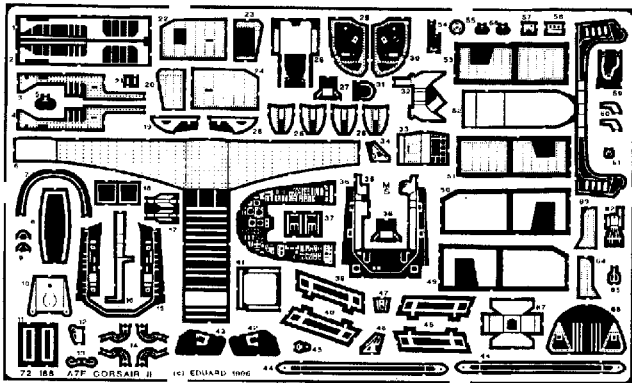

# A7E CORSAIR II

72 188

1/72 scale detail set for FUJIMI kit

-  OPPOSITE SIDE
-  REMOVE
-  BEND
-  REPLACE
-  GRIND

## COCKPIT

## EJECTION SEAT