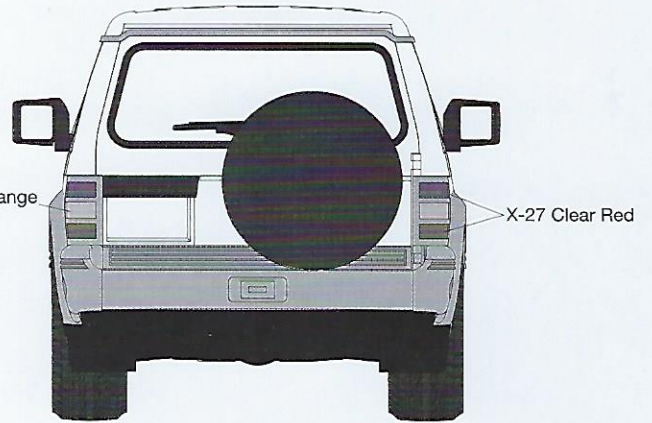

# 16 Rear Door

17

Please don't attach B21&B22 if you won't make a open state.

**Attaching Door**

18

 The color of this figure please refer to boxart

-  X-2 White
-  X-11 Chrome Silver
-  X-1 Black

2014/2007