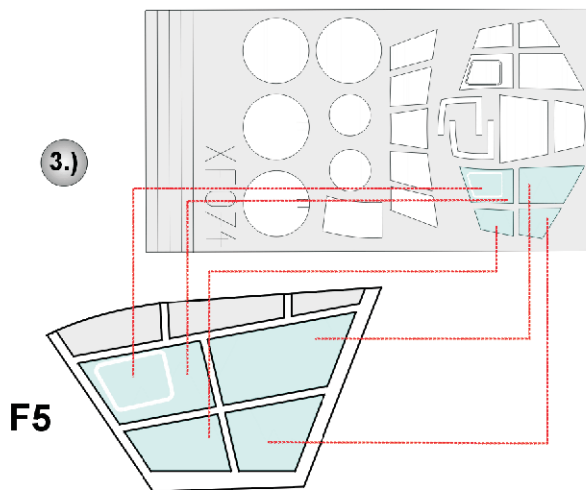

eduard
Express Mask

XF 074

Do-335A Pfeil

The die-cut mask for accurate canopy frame painting of the
Tamiya 1/48 KIT

1.) LIQUID MASK

F5

2.)

F5

3.)

F5

4.)

F4

F3