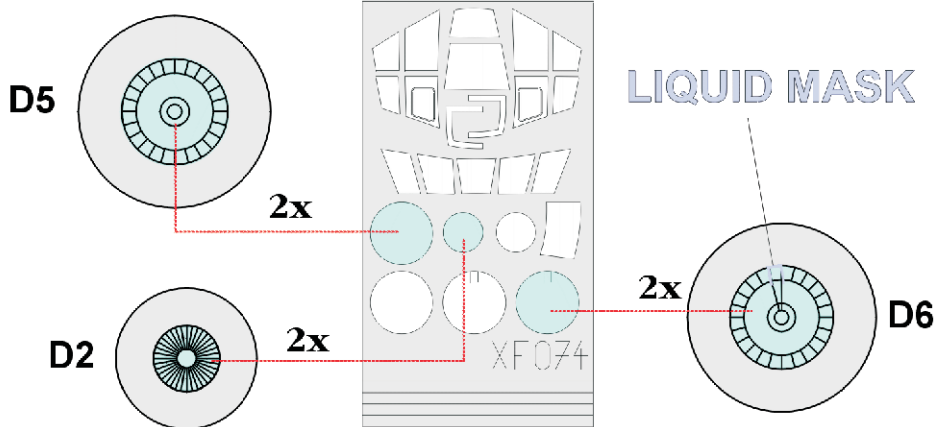

eduard
Express Mask

XF 074

Do-335A Pfeil

The die-cut mask for accurate canopy frame painting of the
Tamiya 1/48 KIT

1.) LIQUID MASK

F5

2.)

F5