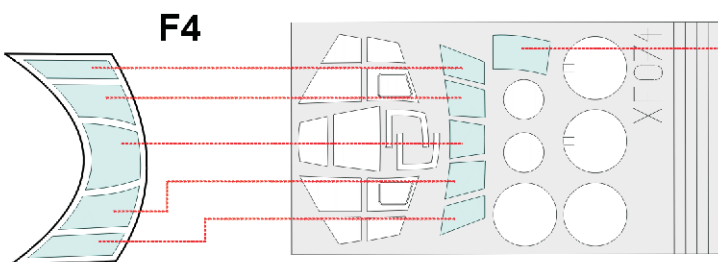

eduard
Express Mask

XF 074

Do-335A Pfeil

The die-cut mask for accurate canopy frame painting of the
Tamiya 1/48 KIT

1.) LIQUID MASK

F5

2.)

F5

3.)

F5

4.)

F4

F3