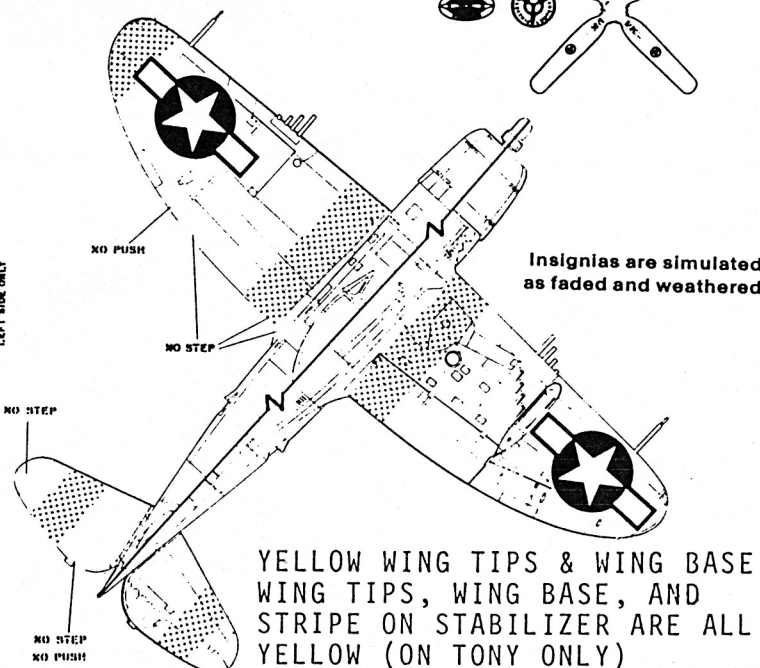

COLORS
RED
BLUE
YELLOW

FS31302
FS15050
FS13655