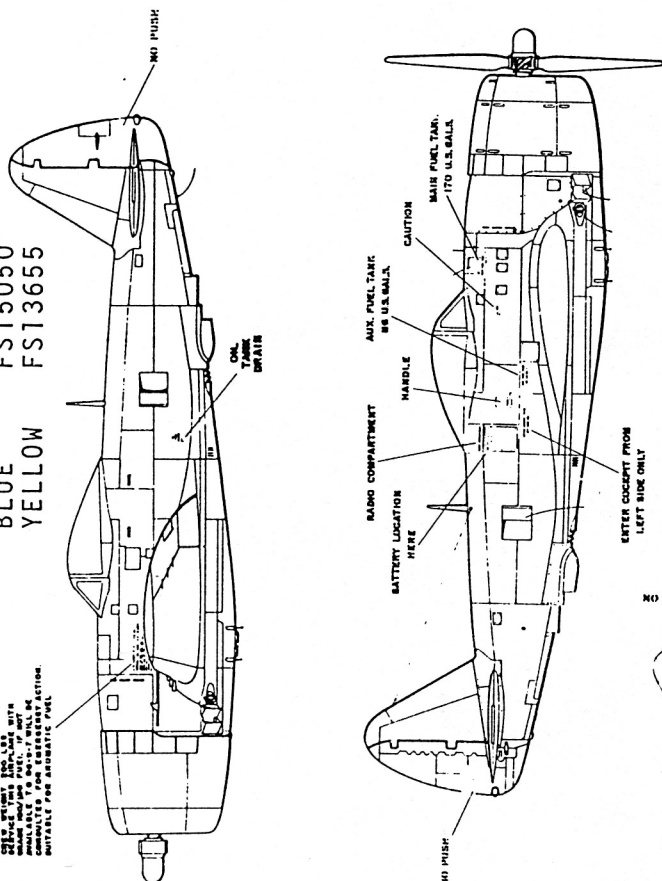

COLORS
RED
BLUE
YELLOW

FS31302
FS15050
FS13655