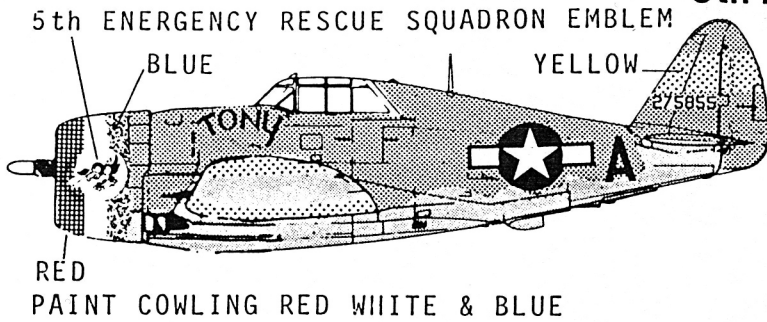

SuperScale Decal No. 72-278

P-47B & D Thunderbolts

5th ERS, 394th FS/367th FG, 84th FS/78th FG

TONY 5th ERS.
UPPER AIRCRAFT OLIVE DRAB
LOWER AIRCRAFT NEUTRAL GRAY