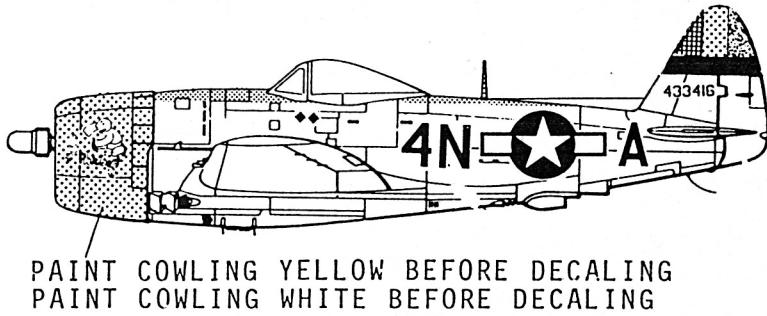

PHILBERT V, 394th FS, 367th FG
OVERALL AIRCRAFT NATURAL METAL
ANTI GLARE PANEL OLIVE DRAB