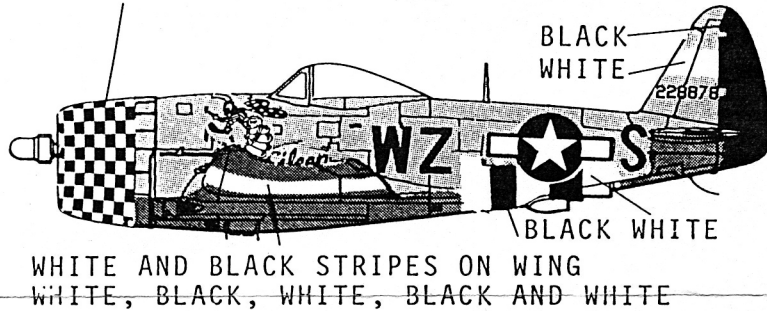

SuperScale Decal No. 72-278

P-47B & D Thunderbolts

5th ERS, 394th FS/367th FG, 84th FS/78th FG

TONY 5th ERS.
UPPER AIRCRAFT OLIVE DRAB
LOWER AIRCRAFT NEUTRAL GRAY

PHILBERT V, 394th FS, 367th FG
OVERALL AIRCRAFT NATURAL METAL
ANTI GLARE PANEL OLIVE DRAB

EILEEN, 84th FS. 8th FG,
UPPER AIRCRAFT DARK GREEN
LOWER AIRCRAFT SKY

INFORMATION FOUND IN AIR FORCE COLORS
VOL 2. ETO & MTO 1942-45 BY DANA BELL
A SQUADRON SIGNAL PUBLICATION

NATIONAL INSIGNIA UPPER PORT
WING AND LOWER STARBOARD WING

PLACEMENT OF PROP
MARKINGS-EITHER MAKE

COLORS
RED
BLUE
YELLOW

FS31302
FS15050
FS13655

YELLOW WING TIPS & WING BASE
WING TIPS, WING BASE, AND
STRIPE ON STABILIZER ARE ALL
YELLOW (ON TONY ONLY)

NATIONAL INSIGNIA BOTH LOWER
WINGS ON TONY ONLY