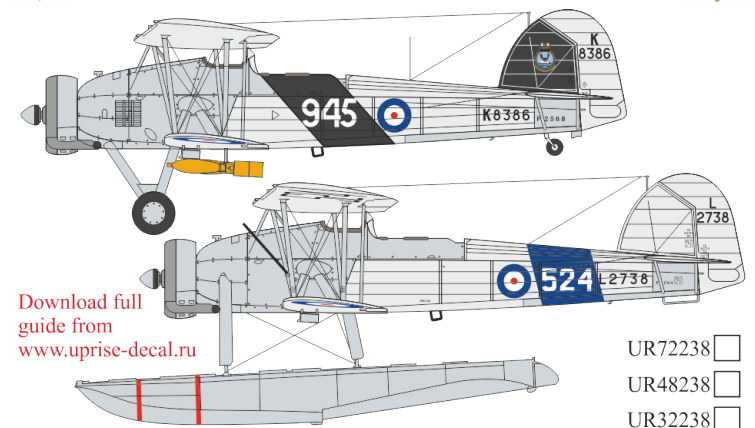

Fairey Swordfish Mk I, 824/810 NAS FAA HMS Eagle & Courageous, pre-WW2

Download full guide from www.uprise-decal.ru

- ☐ UR72238
- ☐ UR48238
- ☐ UR32238