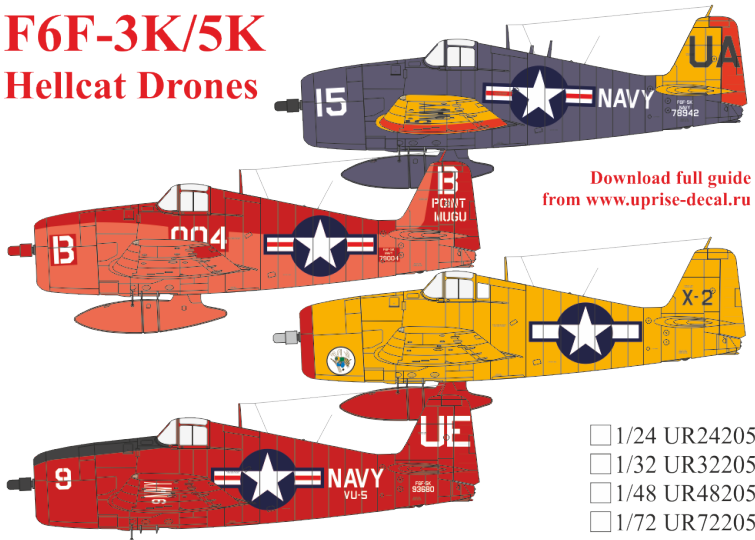

F6F-3K/5K Hellcat Drones

Download full guide from www.uprise-decal.ru

- ☐ 1/24 UR24205
- ☐ 1/32 UR32205
- ☐ 1/48 UR48205
- ☐ 1/72 UR72205