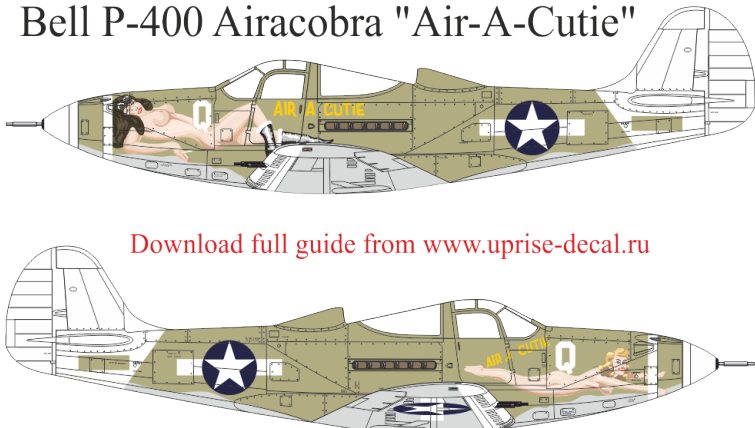

Bell P-400 Airacobra "Air-A-Cutie"

Download full guide from www.uprise-decal.ru

- ☐ UR144239
- ☐ UR72239
- ☐ UR48239
- ☐ UR32239