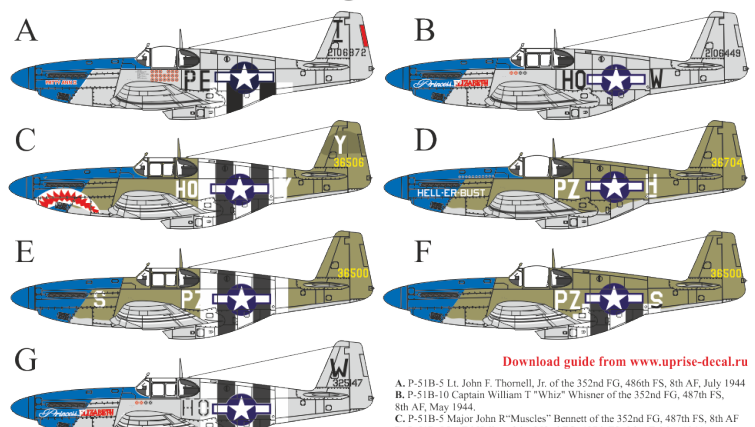

P-51B/C Mustang *Blue Nose Bastards*

Download guide from www.uprise-decal.ru

- ☐ UR144228
- ☐ UR72228
- ☐ UR48228
- ☐ UR32228
- ☐ UR24228