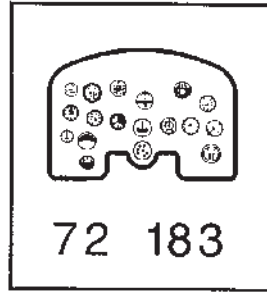

KYUSHU J7W1 "SHINDEN"

72 183

1/72 scale detail set for HASEGAWA kit

- OPPOSITE SIDE
- OPTION
- BEND
- REPLACE
- REMOVE
- GRIND

A SEAT ASSEMBLY

B INSTRUMENT PANEL

C INTERIOR COCKPIT FRAME

D INTERIOR COCKPIT

kit part A 4 right side

E NOSE GEAR STRUT

F MAIN GEAR STRUT

G

H

NOSE WHEEL WELL DOORS

MAIN WHEEL WELL DOORS

I