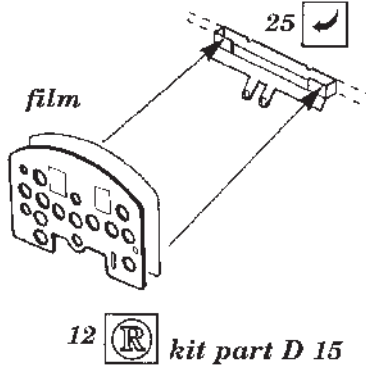

KYUSHU J7W1 "SHINDEN"

72 183

1/72 scale detail set for HASEGAWA kit

- OPPOSITE SIDE
- OPTION
- BEND
- REPLACE
- REMOVE
- GRIND

A SEAT ASSEMBLY

B INSTRUMENT PANEL

C INTERIOR COCKPIT FRAME

D INTERIOR COCKPIT

kit part A 4 right side

E NOSE GEAR STRUT

F MAIN GEAR STRUT

G

H

NOSE WHEEL WELL DOORS

MAIN WHEEL WELL DOORS

I