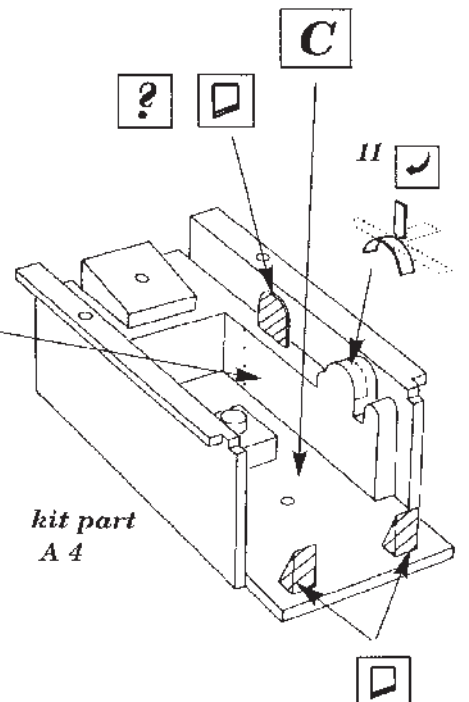

KYUSHU J7W1 "SHINDEN"

72 183

1/72 scale detail set for HASEGAWA kit

- OPPOSITE SIDE
- OPTION
- BEND
- REPLACE
- REMOVE
- GRIND

A SEAT ASSEMBLY

B INSTRUMENT PANEL

C INTERIOR COCKPIT FRAME

D INTERIOR COCKPIT

kit part A 4 right side

E NOSE GEAR STRUT

F MAIN GEAR STRUT

G

H

NOSE WHEEL WELL DOORS

MAIN WHEEL WELL DOORS

I