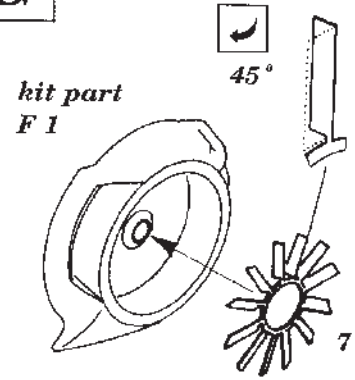

KYUSHU J7W1 "SHINDEN"

72 183

1/72 scale detail set for HASEGAWA kit

- OPPOSITE SIDE
- OPTION
- BEND
- REPLACE
- REMOVE
- GRIND

A SEAT ASSEMBLY

B INSTRUMENT PANEL

C INTERIOR COCKPIT FRAME

D INTERIOR COCKPIT

kit part A 4 right side

E NOSE GEAR STRUT

F MAIN GEAR STRUT

G

H

NOSE WHEEL WELL DOORS

MAIN WHEEL WELL DOORS

I