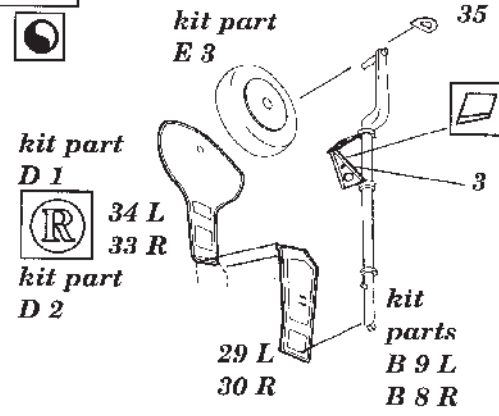

KYUSHU J7W1 "SHINDEN"

72 183

1/72 scale detail set for HASEGAWA kit

- OPPOSITE SIDE
- OPTION
- BEND
- REPLACE
- REMOVE
- GRIND

A SEAT ASSEMBLY

B INSTRUMENT PANEL

C INTERIOR COCKPIT FRAME

D INTERIOR COCKPIT

kit part A 4 right side

E NOSE GEAR STRUT

F MAIN GEAR STRUT

G

H

NOSE WHEEL WELL DOORS

MAIN WHEEL WELL DOORS

I