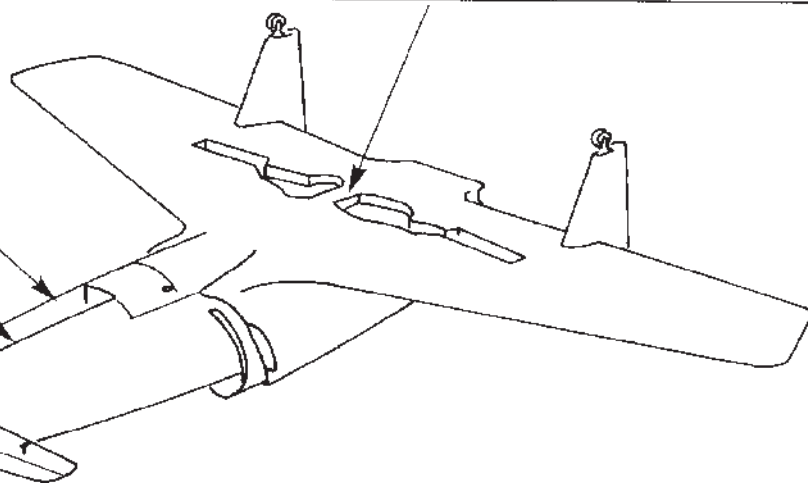

KYUSHU J7W1 "SHINDEN"

72 183

1/72 scale detail set for HASEGAWA kit

- OPPOSITE SIDE
- OPTION
- BEND
- REPLACE
- REMOVE
- GRIND

A SEAT ASSEMBLY

B INSTRUMENT PANEL

C INTERIOR COCKPIT FRAME

D INTERIOR COCKPIT

kit part A 4 right side

E NOSE GEAR STRUT

F MAIN GEAR STRUT

G

H

NOSE WHEEL WELL DOORS

MAIN WHEEL WELL DOORS

I