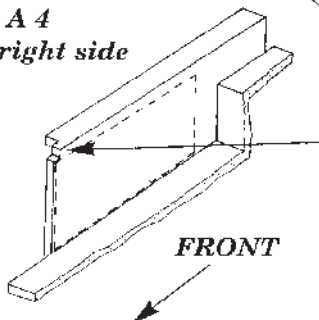

KYUSHU J7W1 "SHINDEN"

72 183

1/72 scale detail set for HASEGAWA kit

- OPPOSITE SIDE
- OPTION
- BEND
- REPLACE
- REMOVE
- GRIND

A SEAT ASSEMBLY

B INSTRUMENT PANEL

C INTERIOR COCKPIT FRAME

D INTERIOR COCKPIT

kit part A 4 right side

E NOSE GEAR STRUT

F MAIN GEAR STRUT

G

H

NOSE WHEEL WELL DOORS

MAIN WHEEL WELL DOORS

I