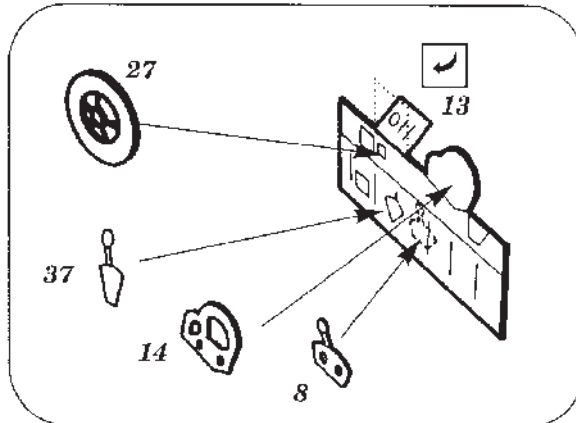

KYUSHU J7W1 "SHINDEN"

72 183

1/72 scale detail set for HASEGAWA kit

- OPPOSITE SIDE
- OPTION
- BEND
- REPLACE
- REMOVE
- GRIND

A SEAT ASSEMBLY

B INSTRUMENT PANEL

C INTERIOR COCKPIT FRAME

D INTERIOR COCKPIT

kit part A 4 right side

E NOSE GEAR STRUT

F MAIN GEAR STRUT

G

H

NOSE WHEEL WELL DOORS

MAIN WHEEL WELL DOORS

I