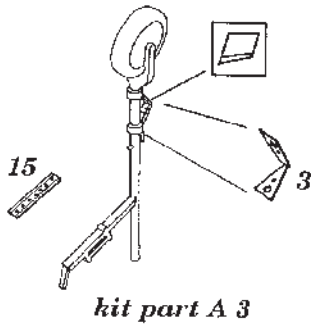

KYUSHU J7W1 "SHINDEN"

72 183

1/72 scale detail set for HASEGAWA kit

- OPPOSITE SIDE
- OPTION
- BEND
- REPLACE
- REMOVE
- GRIND

A SEAT ASSEMBLY

B INSTRUMENT PANEL

C INTERIOR COCKPIT FRAME

D INTERIOR COCKPIT

kit part A 4 right side

E NOSE GEAR STRUT

F MAIN GEAR STRUT

G

H

NOSE WHEEL WELL DOORS

MAIN WHEEL WELL DOORS

I