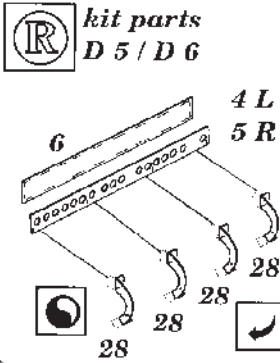

KYUSHU J7W1 "SHINDEN"

72 183

1/72 scale detail set for HASEGAWA kit

- OPPOSITE SIDE
- OPTION
- BEND
- REPLACE
- REMOVE
- GRIND

A SEAT ASSEMBLY

B INSTRUMENT PANEL

C INTERIOR COCKPIT FRAME

D INTERIOR COCKPIT

kit part A 4 right side

E NOSE GEAR STRUT

F MAIN GEAR STRUT

G

H

NOSE WHEEL WELL DOORS

MAIN WHEEL WELL DOORS

I