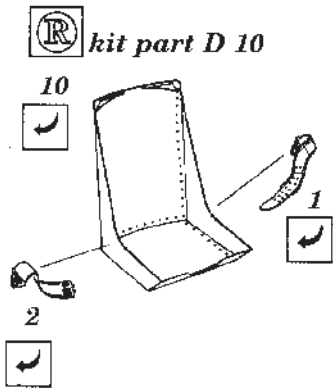

KYUSHU J7W1 "SHINDEN"

72 183

1/72 scale detail set for HASEGAWA kit

- OPPOSITE SIDE
- OPTION
- BEND
- REPLACE
- REMOVE
- GRIND

A SEAT ASSEMBLY

B INSTRUMENT PANEL

C INTERIOR COCKPIT FRAME

D INTERIOR COCKPIT

kit part A 4 right side

E NOSE GEAR STRUT

F MAIN GEAR STRUT

G

H

NOSE WHEEL WELL DOORS

MAIN WHEEL WELL DOORS

I