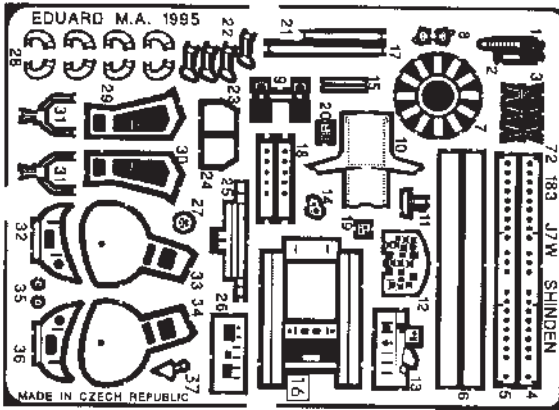

KYUSHU J7W1 "SHINDEN"

72 183

1/72 scale detail set for HASEGAWA kit

- OPPOSITE SIDE
- OPTION
- BEND
- REPLACE
- REMOVE
- GRIND

A SEAT ASSEMBLY

B INSTRUMENT PANEL

C INTERIOR COCKPIT FRAME

D INTERIOR COCKPIT

kit part A 4 right side

E NOSE GEAR STRUT

F MAIN GEAR STRUT

G

H

NOSE WHEEL WELL DOORS

MAIN WHEEL WELL DOORS

I