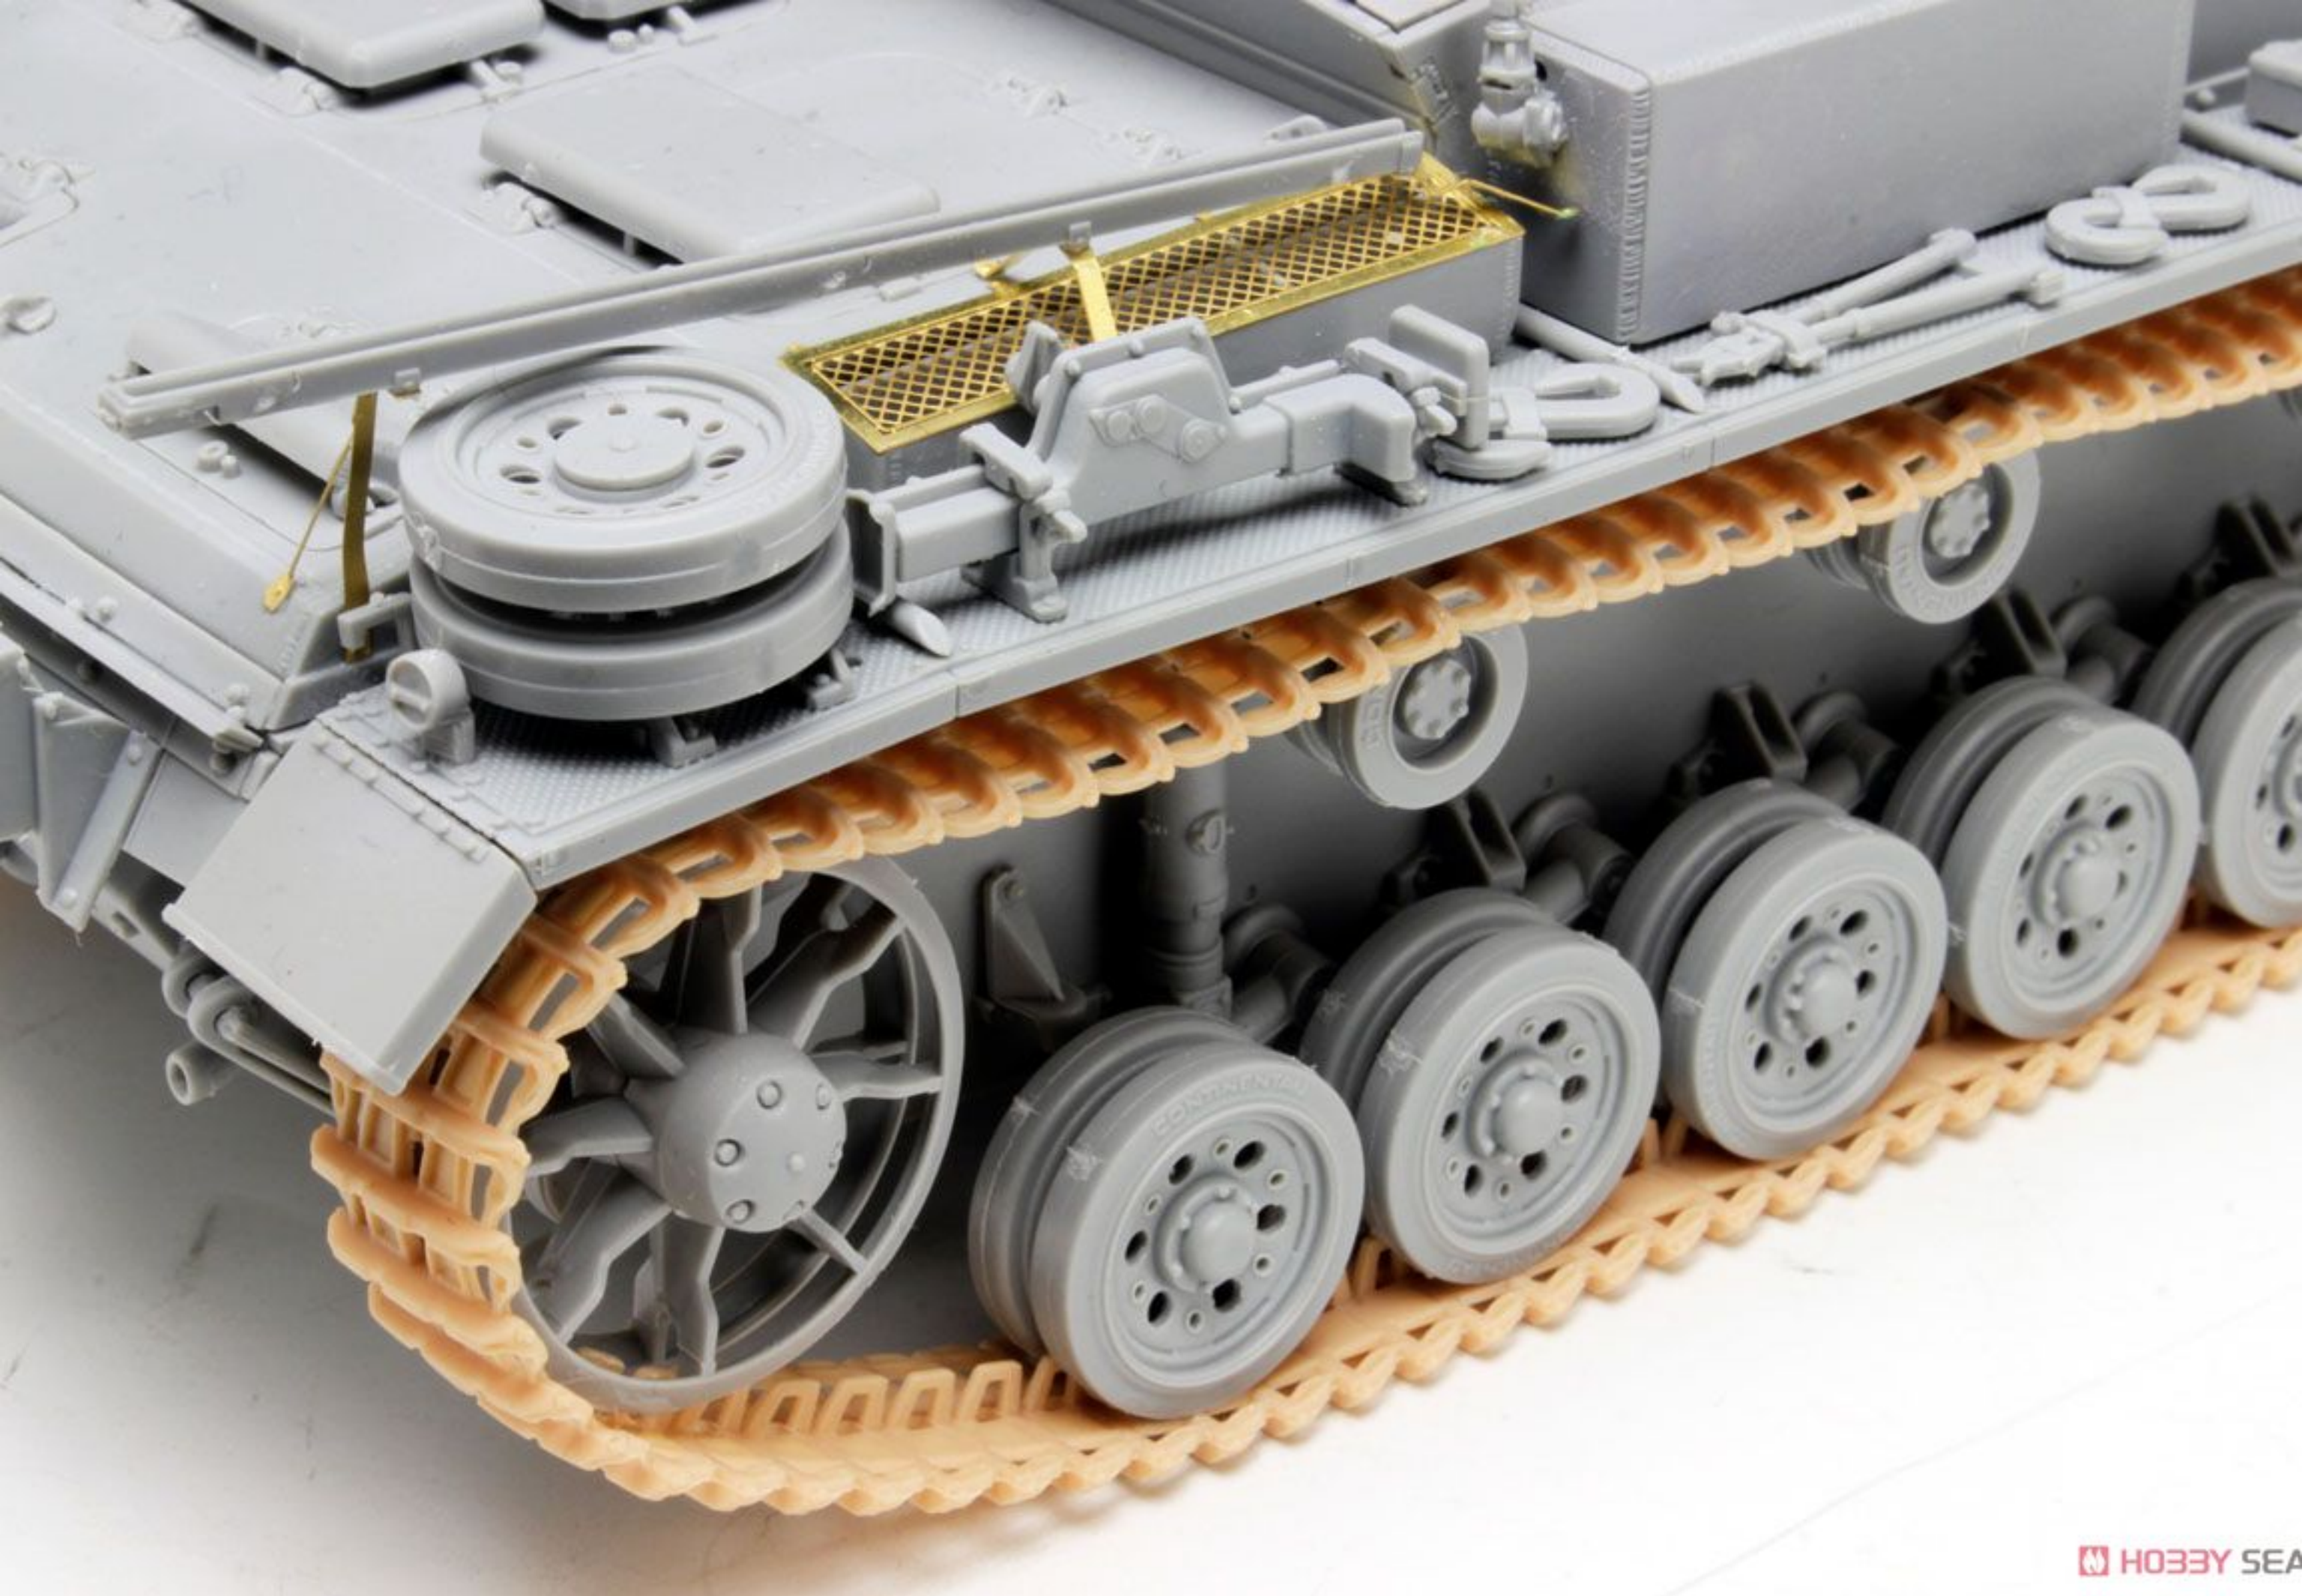

List All Images [Share](#) [Tweet](#)

1:35 '39-'45 SERIES

10.5cm StuH.42 Ausf.E/F

Filip Zierfuss™

unassembled model
maquette plastique a monter
this kit contains over 460 parts
for skills HOBBY SEA
box contains model of 10.5cm

Filip Zierfuss

HOBBY SEA

10.5cm StuH.42 Ausf.E/F

Engineered for modeling enjoyment

Plastic parts with enhanced detail

Unprecedented value

Ready for immediate assembly!

※製品改良のため、予告なく仕様を変更する場合がございます。ご了承ください