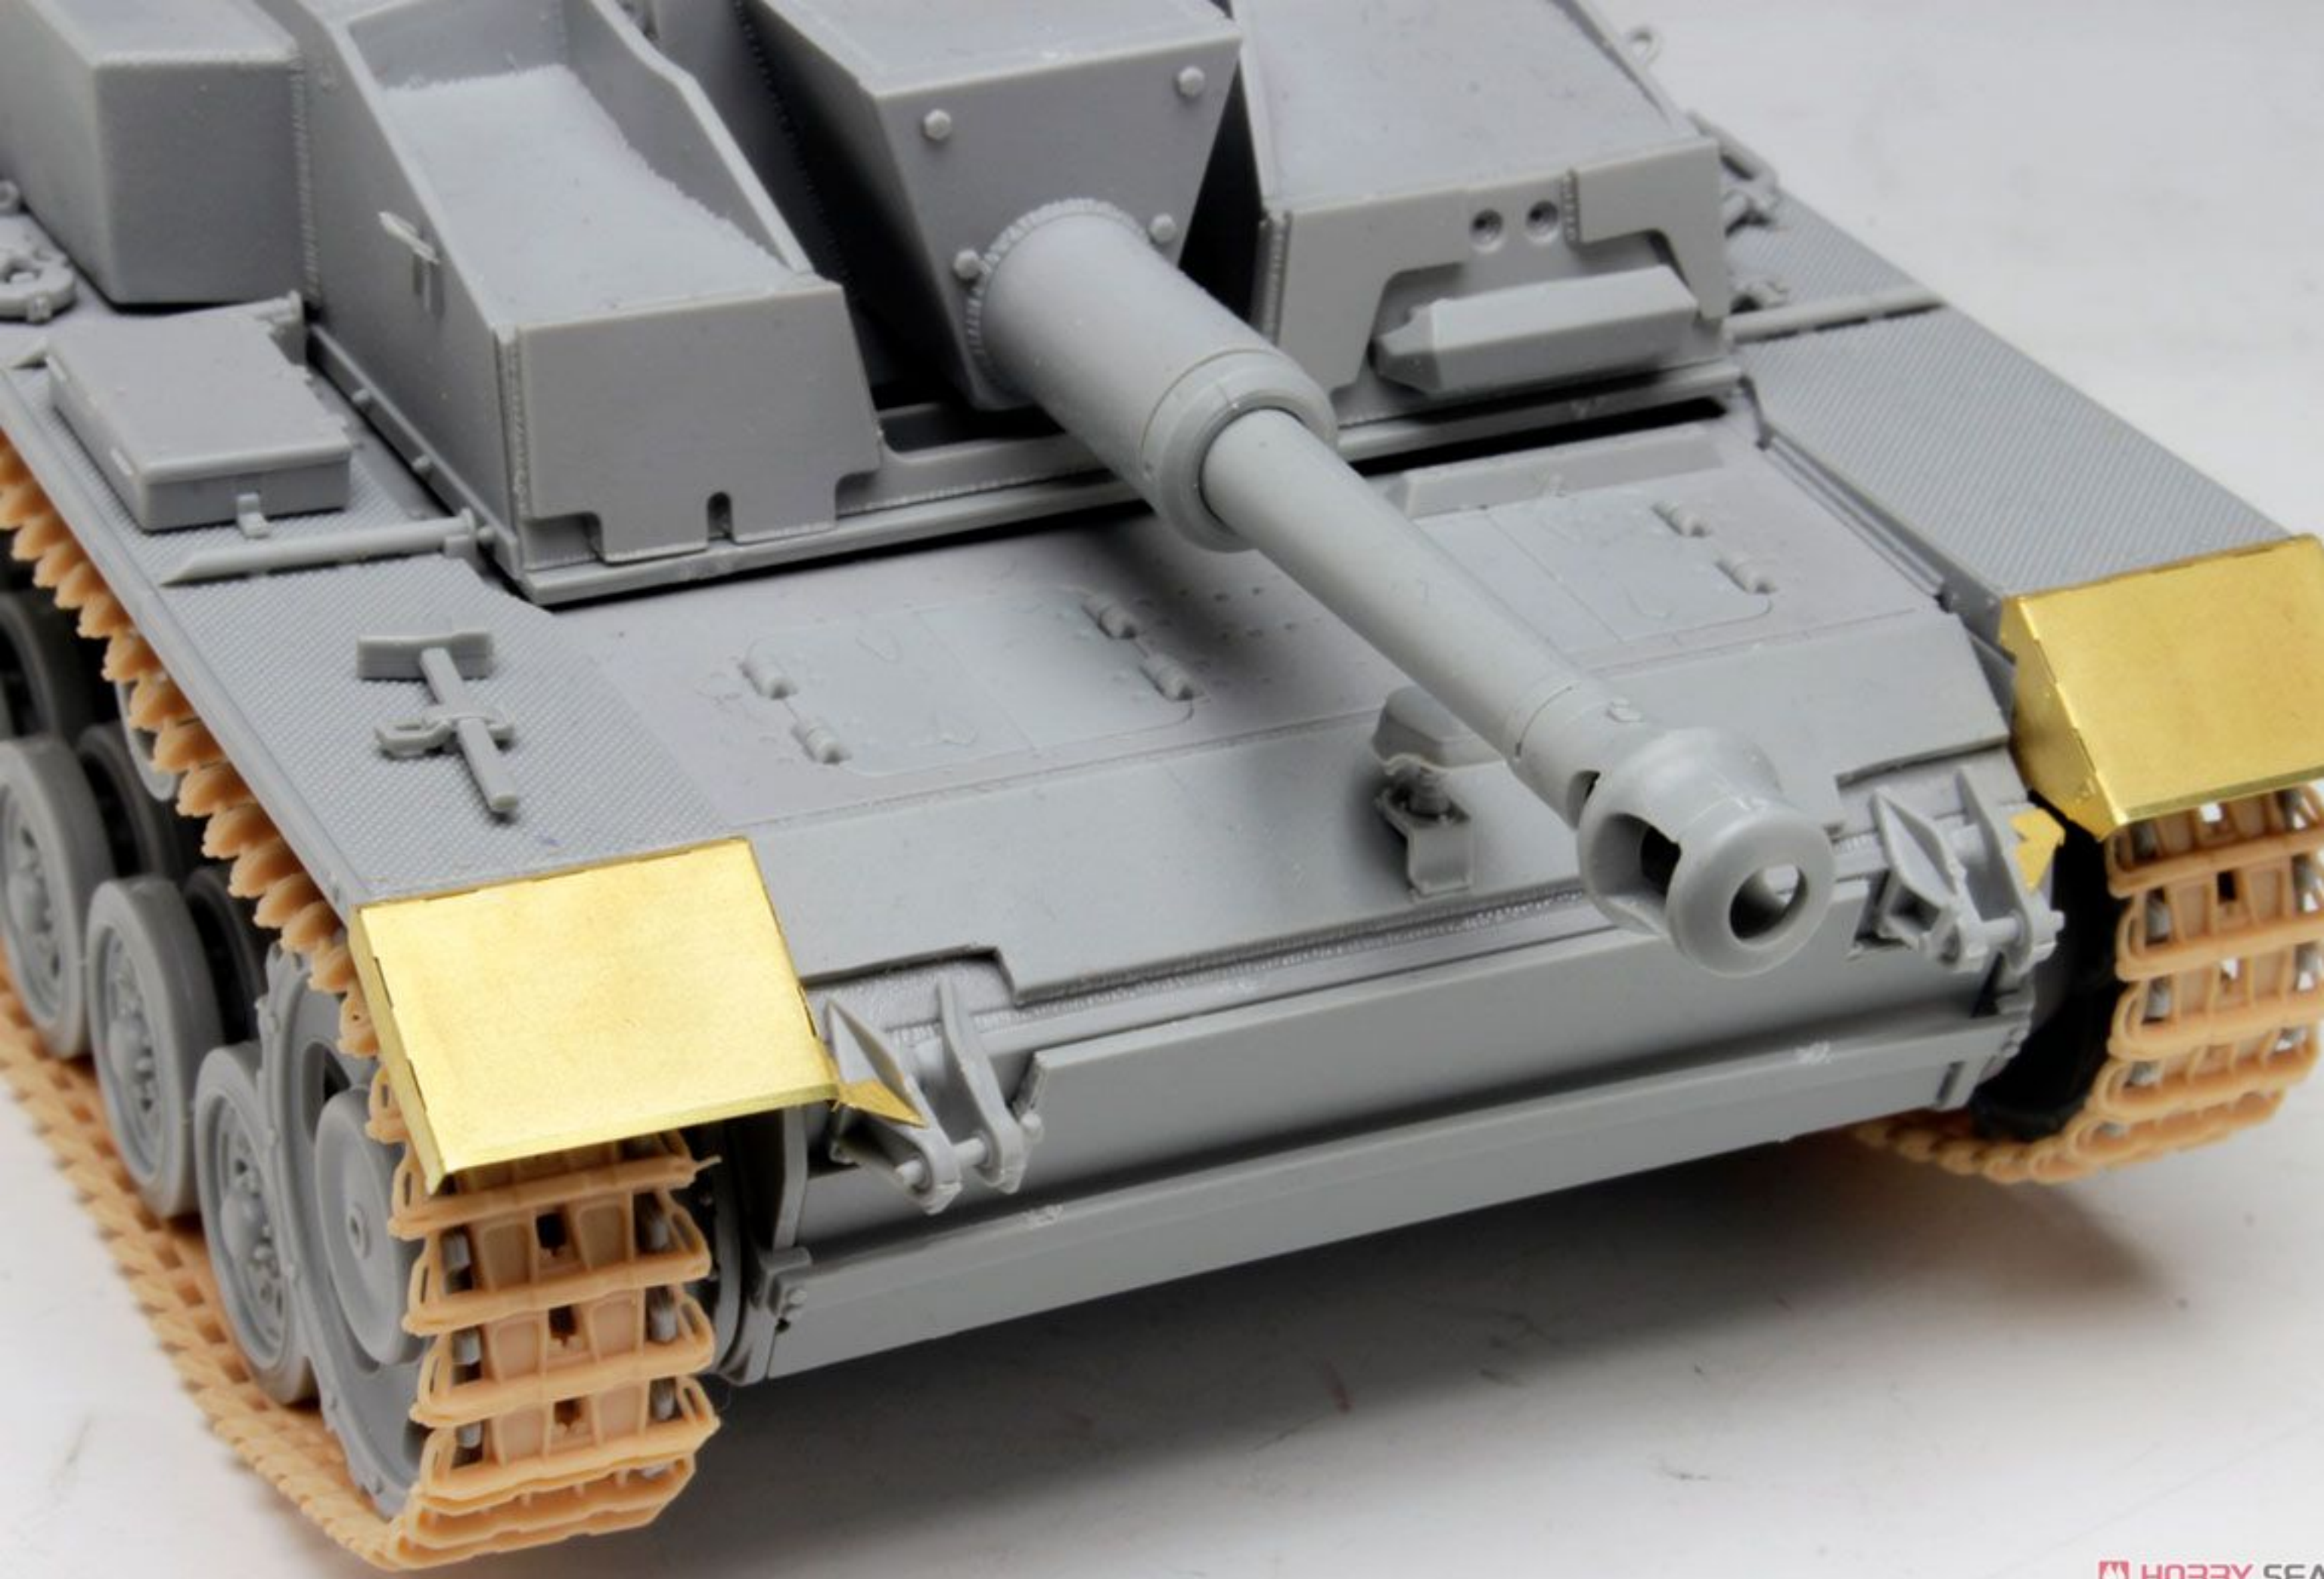

List All Images [Share](#) [Tweet](#)

1:35 '39-'45 SERIES

10.5cm StuH.42 Ausf.E/F

Filip Zierfuss™

unassembled model
maquette plastique a monter
this kit contains over 460 parts
for skills HOBBY SEA
box contains model of 10.5cm

Filip Zierfuss

HOBBY SEA

10.5cm StuH.42 Ausf.E/F

Engineered for modeling enjoyment

Plastic parts with enhanced detail

Unprecedented value

Ready for immediate assembly!

※製品改良のため、予告なく仕様を変更する場合がございます。ご了承ください