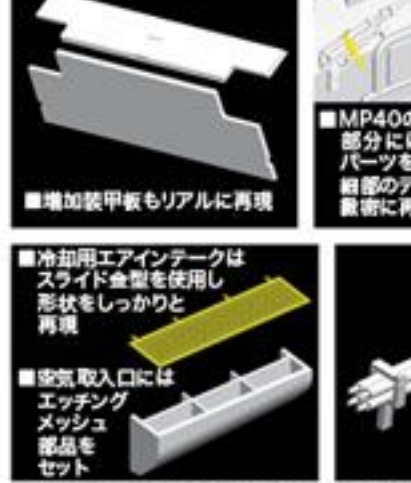

List All Images [Share](#) [Tweet](#)

1:35 '39-'45 SERIES

10.5cm StuH.42 Ausf.E/F

Filip Zierfuss™

unassembled model
maquette plastique a monter
this kit contains over 460 parts
for skills HOBBY SEA
box contains model of 10.5cm

Filip Zierfuss

HOBBY SEA

10.5cm StuH.42 Ausf.E/F

Engineered for modeling enjoyment

Plastic parts with enhanced detail

Unprecedented value

Ready for immediate assembly!

※製品改良のため、予告なく仕様を変更する場合がございます。ご了承ください