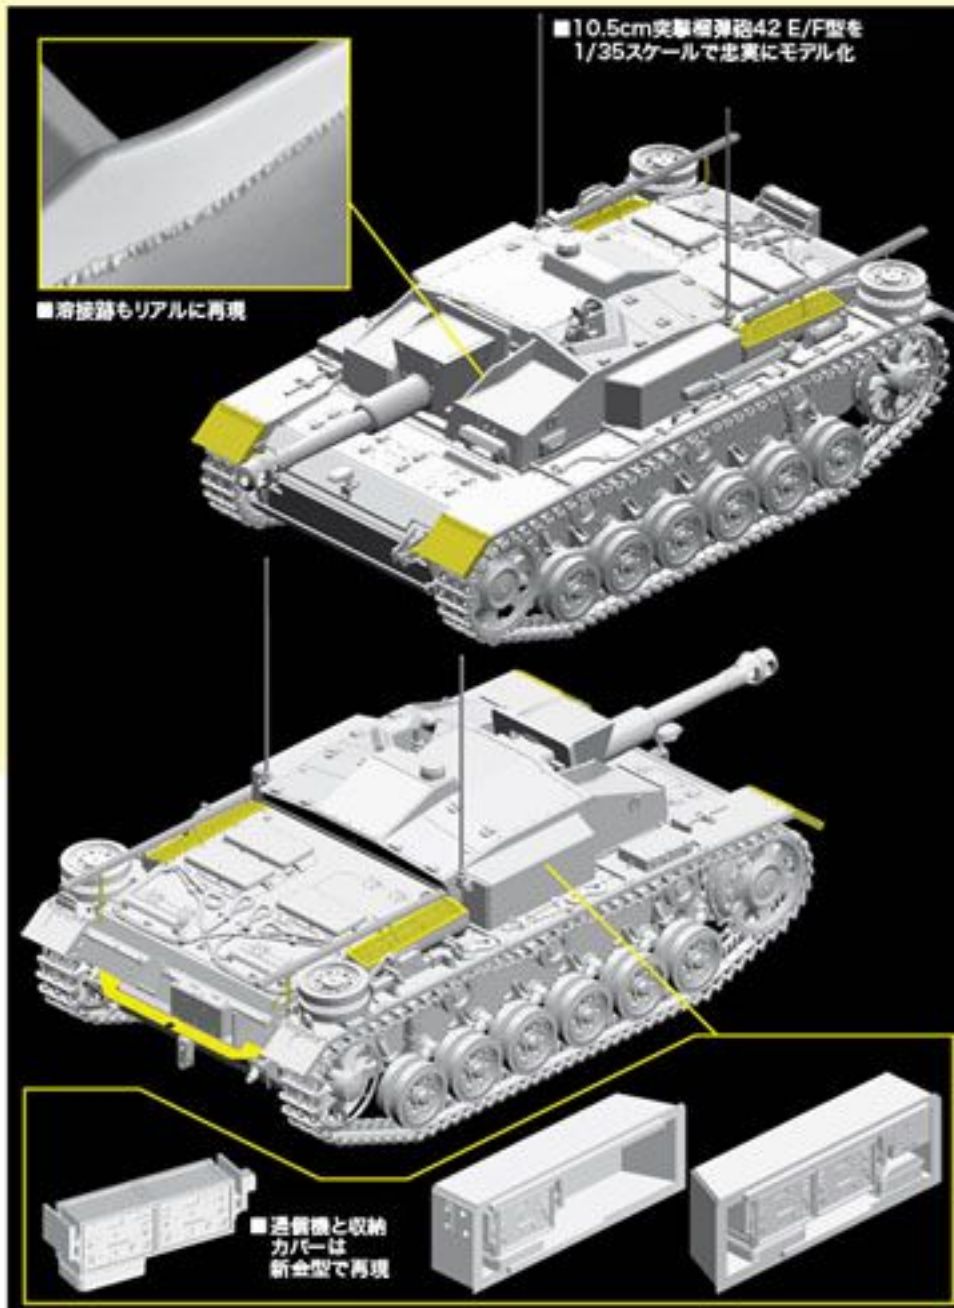

List All Images [Share](#) [Tweet](#)

1:35 '39-'45 SERIES

10.5cm StuH.42 Ausf.E/F

Filip Zierfuss™

unassembled model
maquette plastique a monter
this kit contains over 460 parts
for skills HOBBY SEA
box contains model of 10.5cm

Filip Zierfuss

HOBBY SEA

10.5cm StuH.42 Ausf.E/F

Engineered for modeling enjoyment

Plastic parts with enhanced detail

Unprecedented value

Ready for immediate assembly!

※製品改良のため、予告なく仕様を変更する場合がございます。ご了承ください