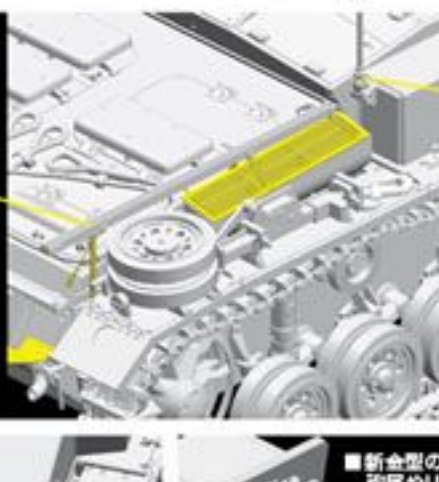

List All Images [Share](#) [Tweet](#)

1:35 '39-'45 SERIES

10.5cm StuH.42 Ausf.E/F

Filip Zierfuss™

unassembled model
maquette plastique a monter
this kit contains over 460 parts
for skills HOBBY SEA
box contains model of 10.5cm

Filip Zierfuss

HOBBY SEA

10.5cm StuH.42 Ausf.E/F

Engineered for modeling enjoyment

Plastic parts with enhanced detail

Unprecedented value

Ready for immediate assembly!

※製品改良のため、予告なく仕様を変更する場合がございます。ご了承ください