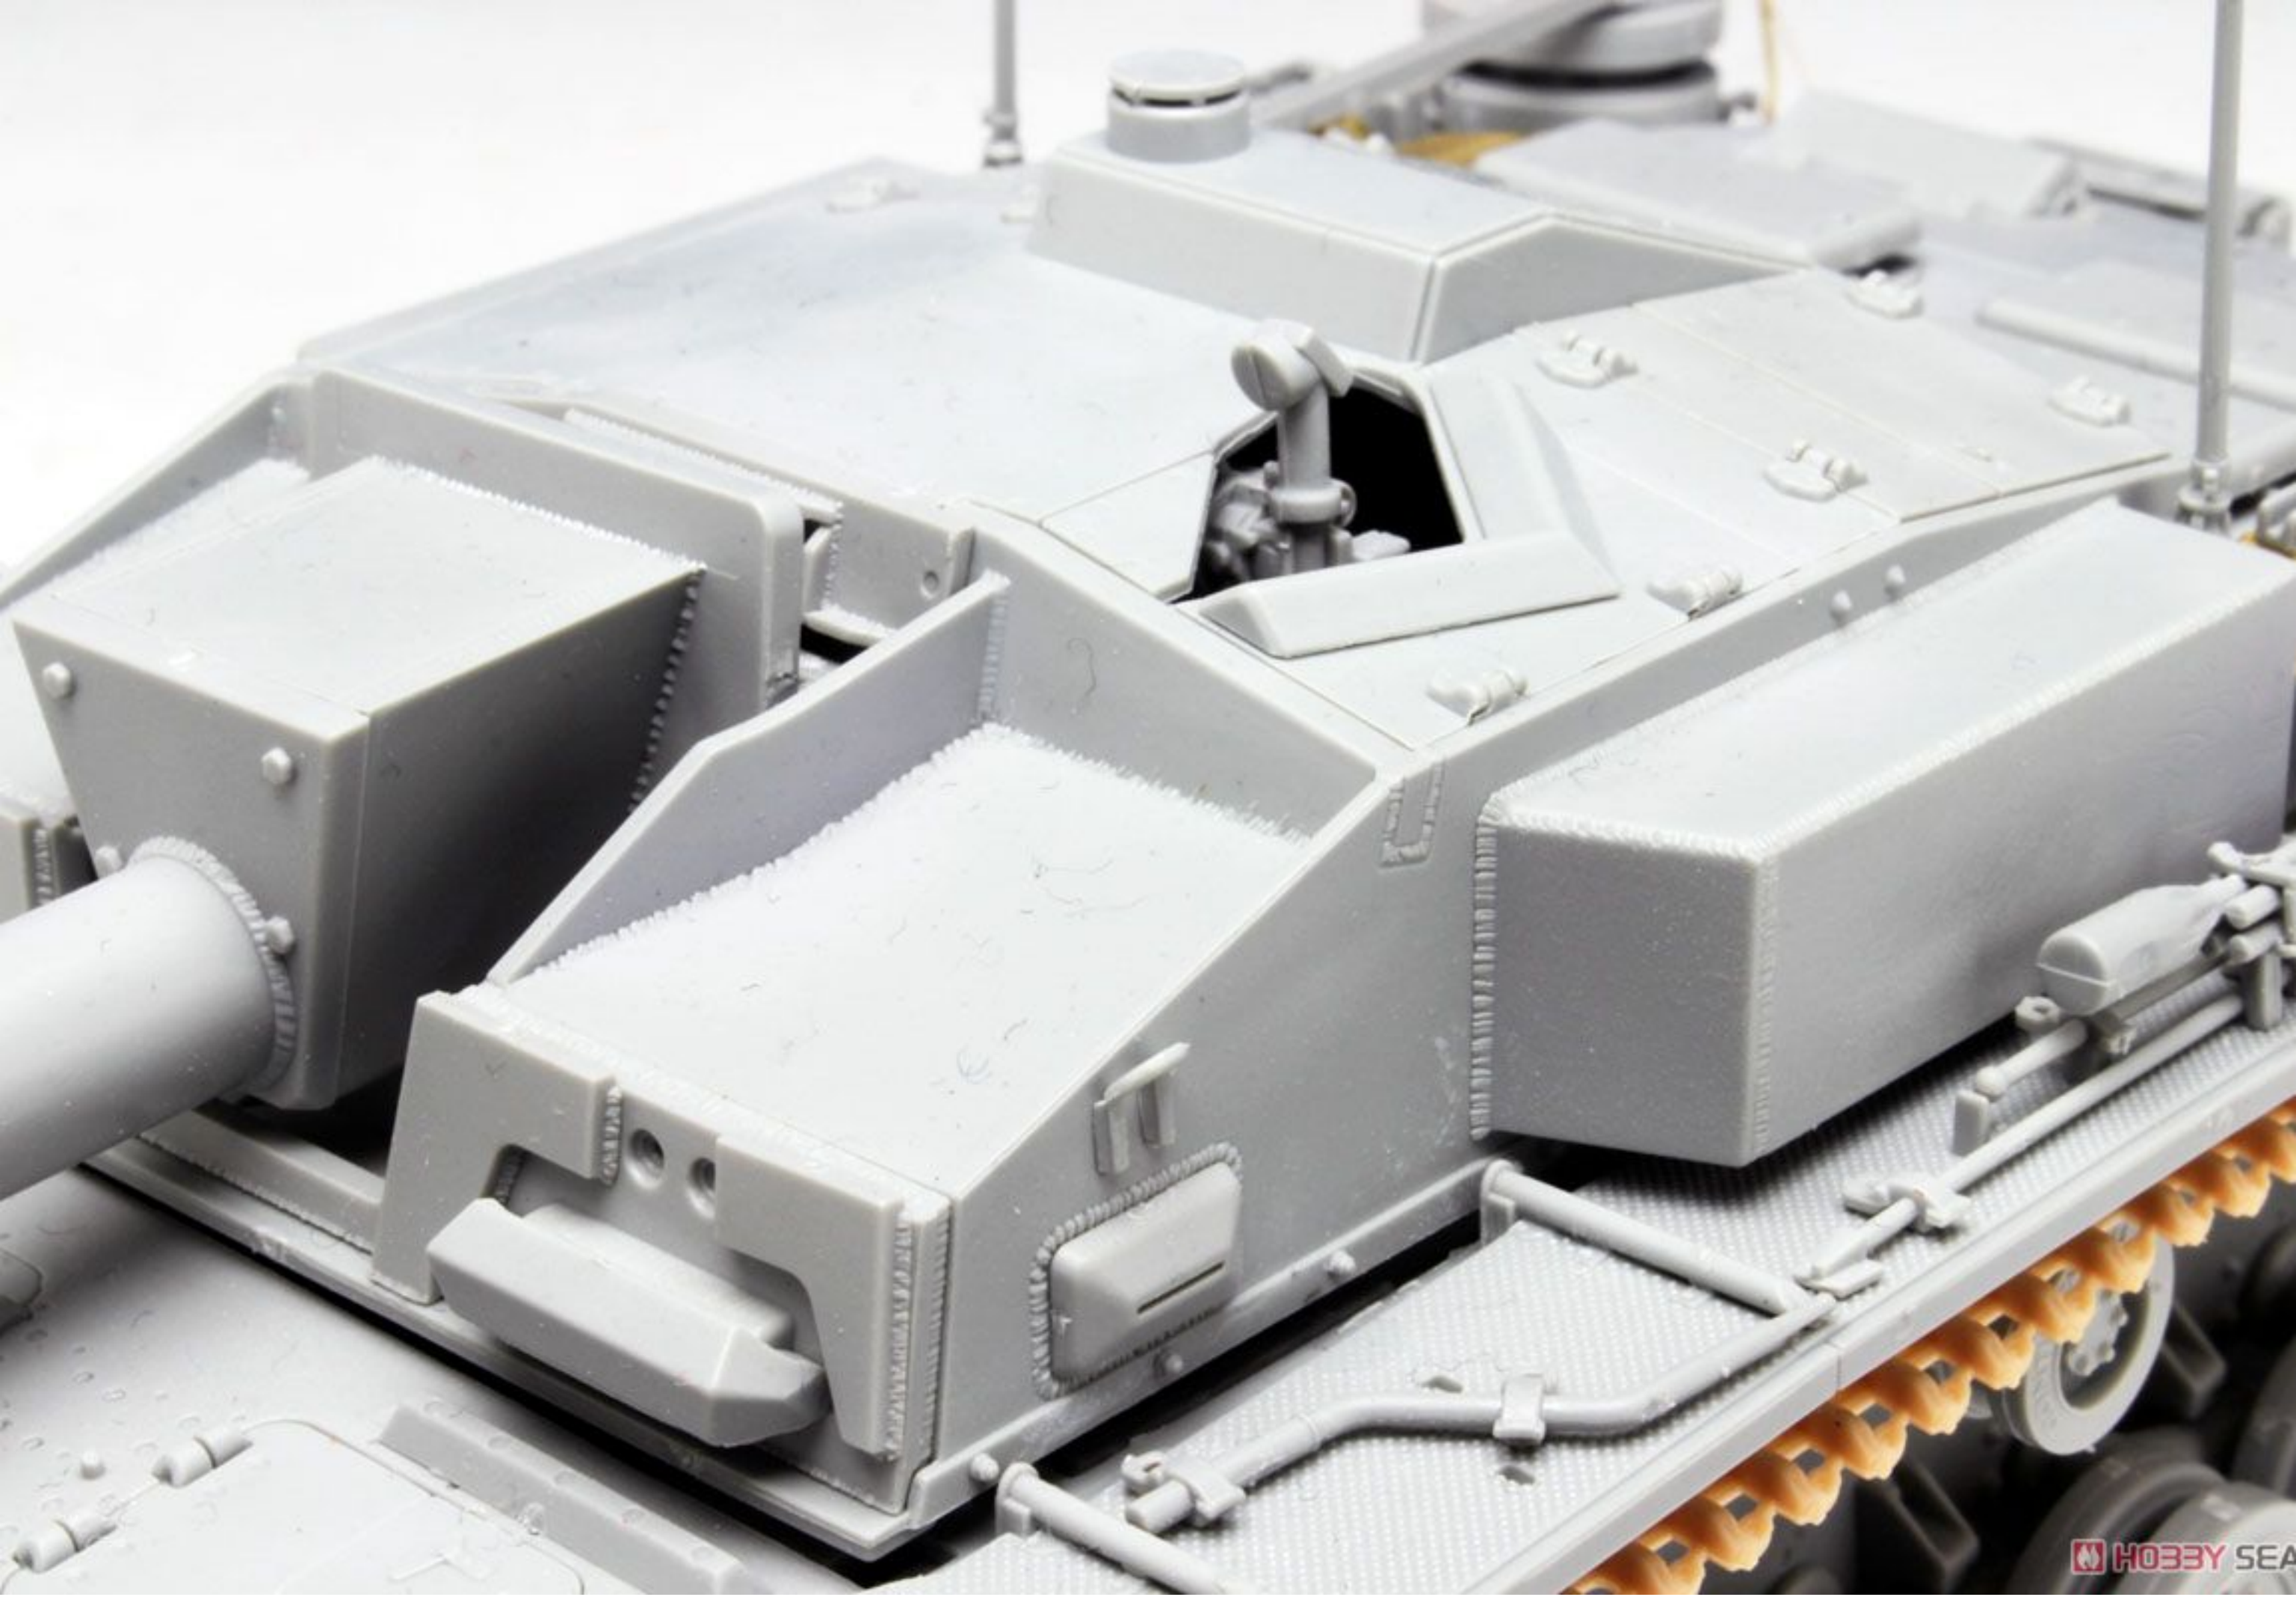

List All Images [Share](#) [Tweet](#)

1:35 '39-'45 SERIES

10.5cm StuH.42 Ausf.E/F

Filip Zierfuss™

unassembled model
maquette plastique a monter
this kit contains over 460 parts
for skills HOBBY SEA
box contains model of 10.5cm

Filip Zierfuss

HOBBY SEA

10.5cm StuH.42 Ausf.E/F

Engineered for modeling enjoyment

Plastic parts with enhanced detail

Unprecedented value

Ready for immediate assembly!

※製品改良のため、予告なく仕様を変更する場合がございます。ご了承ください