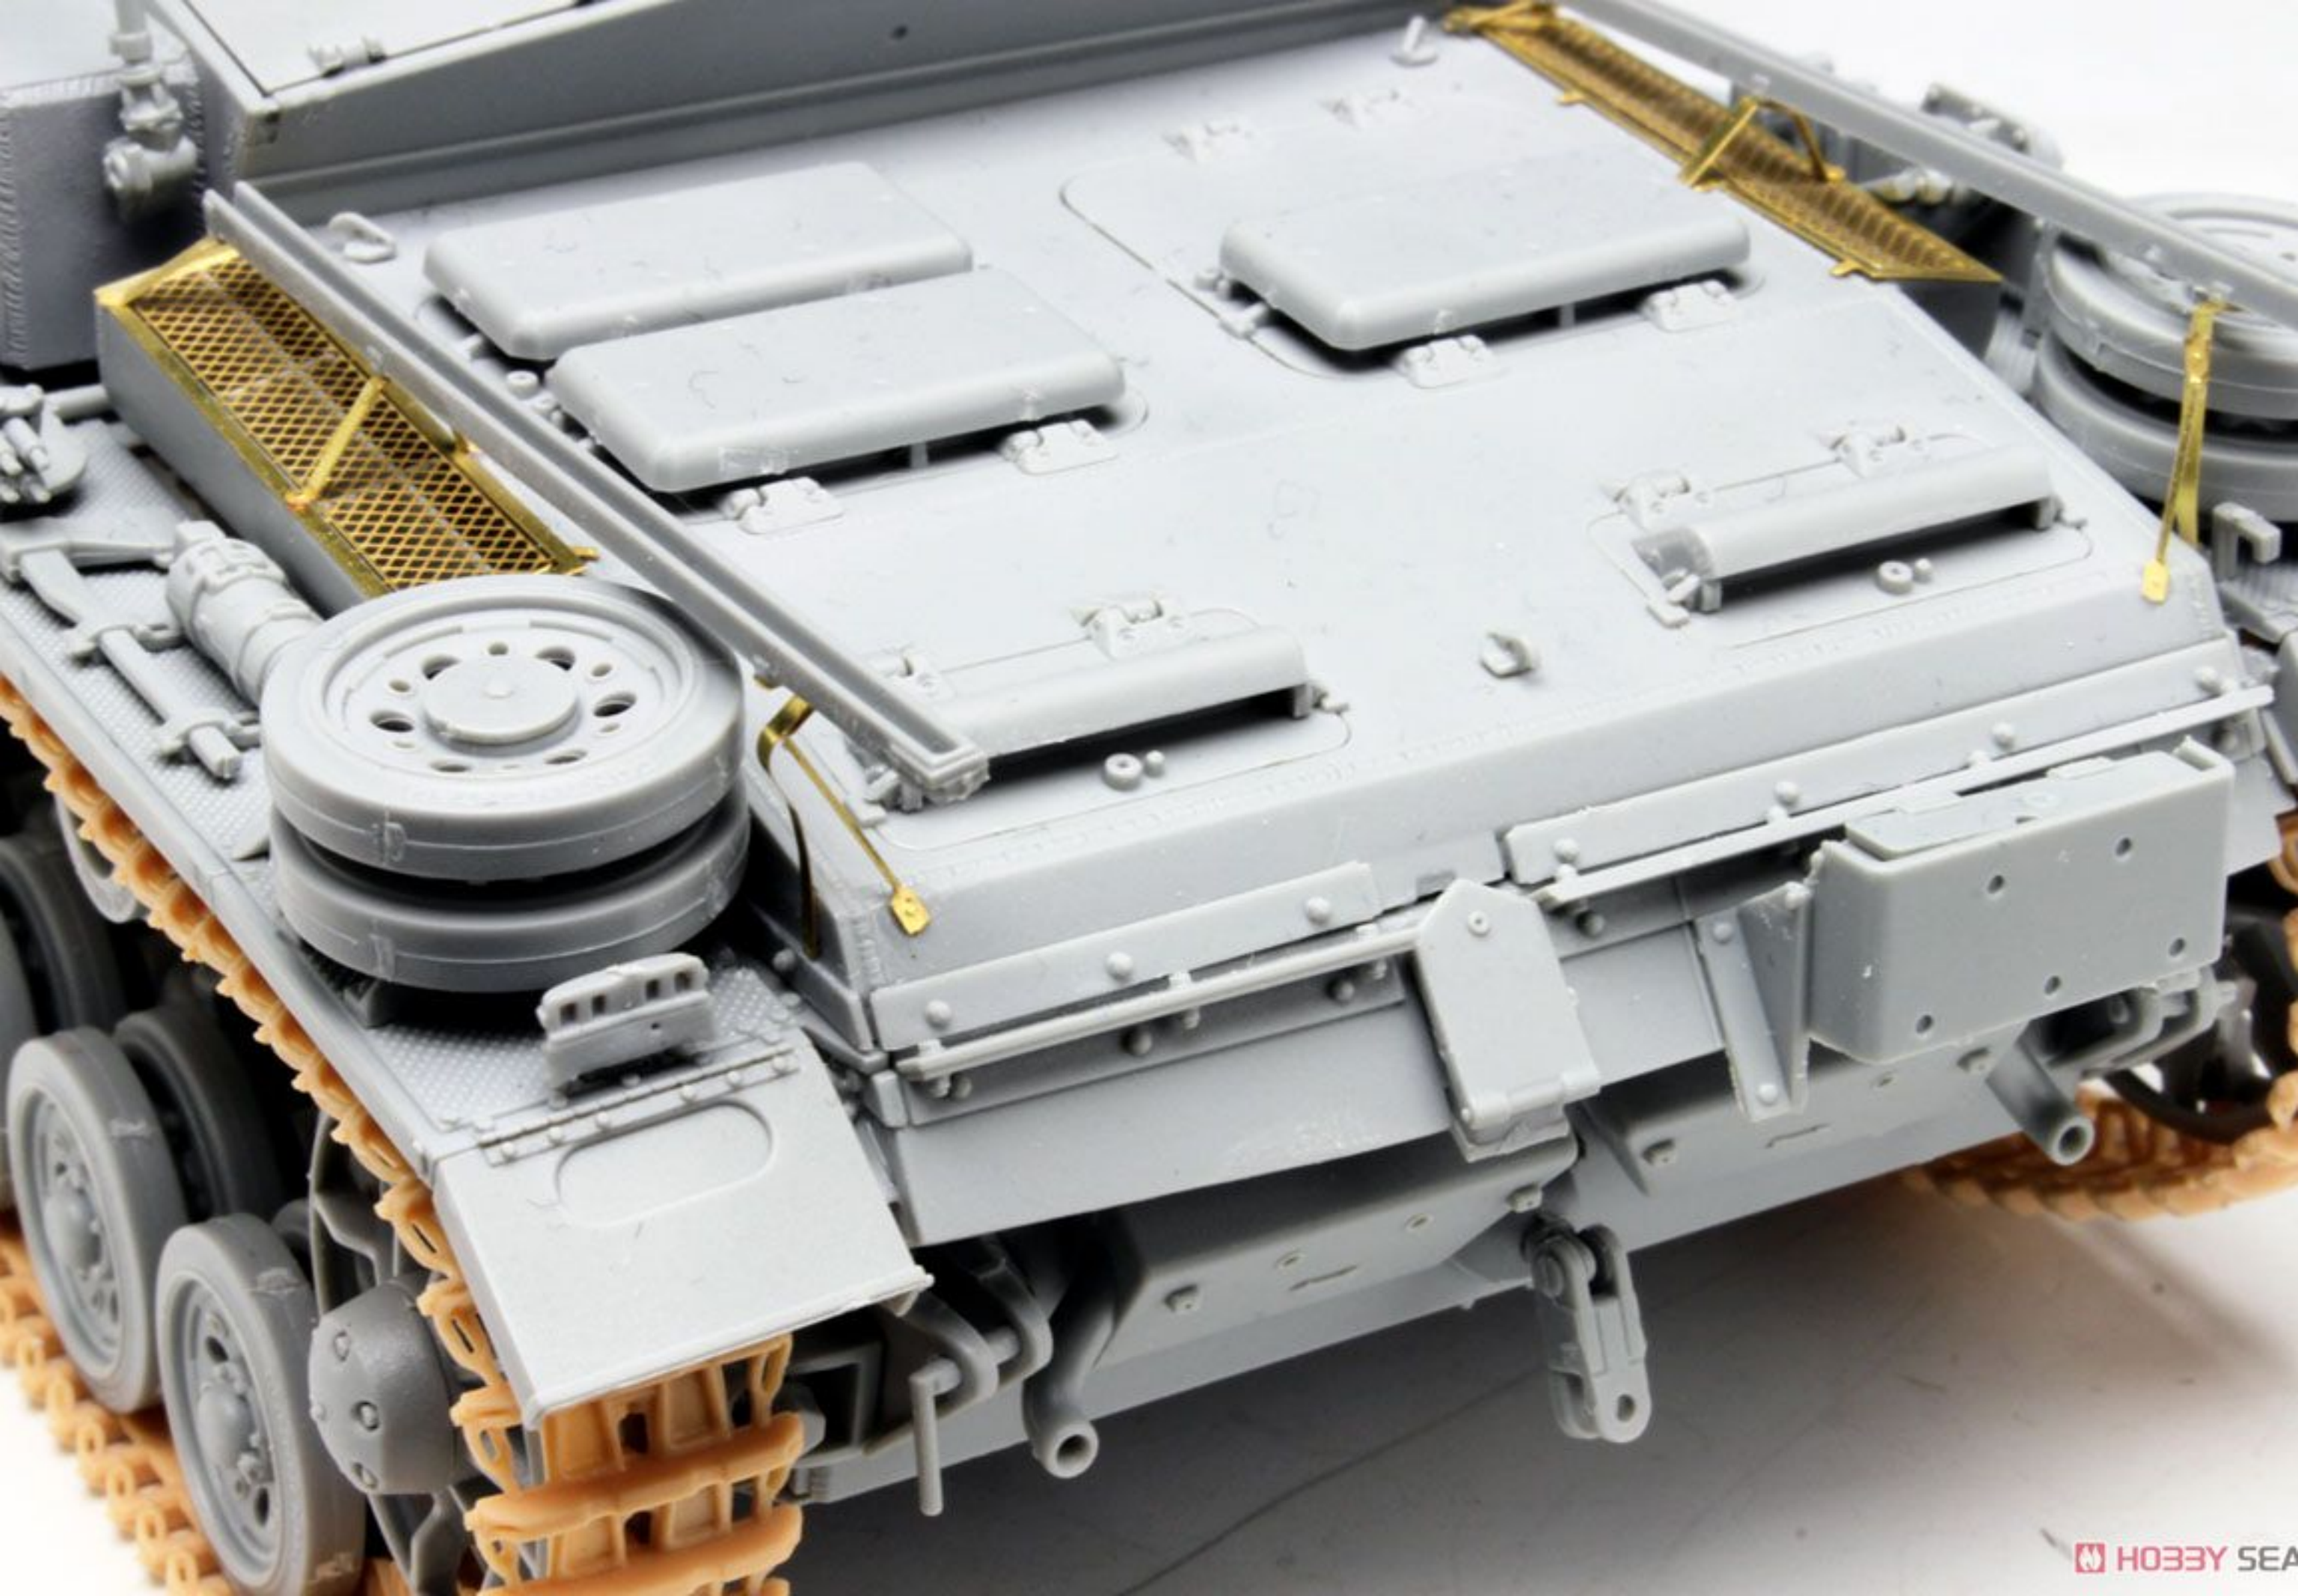

List All Images [Share](#) [Tweet](#)

1:35 '39-'45 SERIES

10.5cm StuH.42 Ausf.E/F

Filip Zierfuss™

unassembled model
maquette plastique a monter
this kit contains over 460 parts
for skills HOBBY SEA
box contains model of 10.5cm