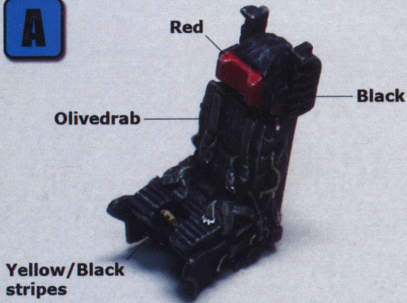

**\*Total : 2 resin parts**

**\*References from**

**Squadron Pub. SR-71 Black Bird Walk Around**

**A**

**(A) SR-1 Ejection seat**