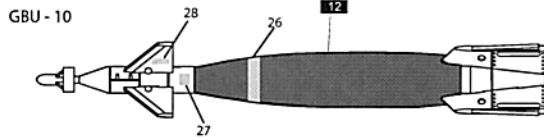

AGM - 84D HARPOON