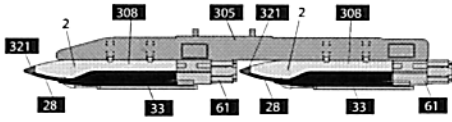

1 WHITE 2 BLACK 8 SILVER 12 OLIVE DRAB 28 GUN MATEL 33 FLAT BLACK 61 STEEL 305 GRAY FS36118 308 GRAY FS36375 318 LIGHT BROWN

GBU - 39

DRAWINGS NOT TO SCALE

* is opposite side

04-130-72002