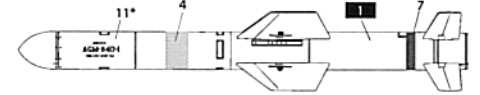

AGM - 84D HARPOON