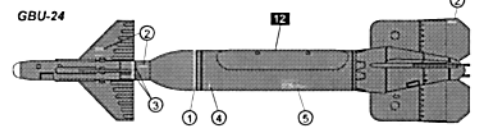

AGM - 84D HARPOON