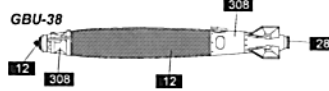

AGM - 84D HARPOON