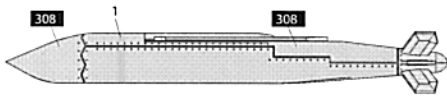

1/72 US/NATO WEAPON SET

1/72 US/NATO WEAPON SET

1 WHITE 2 BLACK 8 SILVER 12 OLIVE DRAB 28 GUN MATEL 33 FLAT BLACK 61 STEEL 305 GRAY FS36118 308 GRAY FS36375 318 LIGHT BROWN

AGM - 154

IRIS - T MISSILE

AGM - 84H SLAM-ER