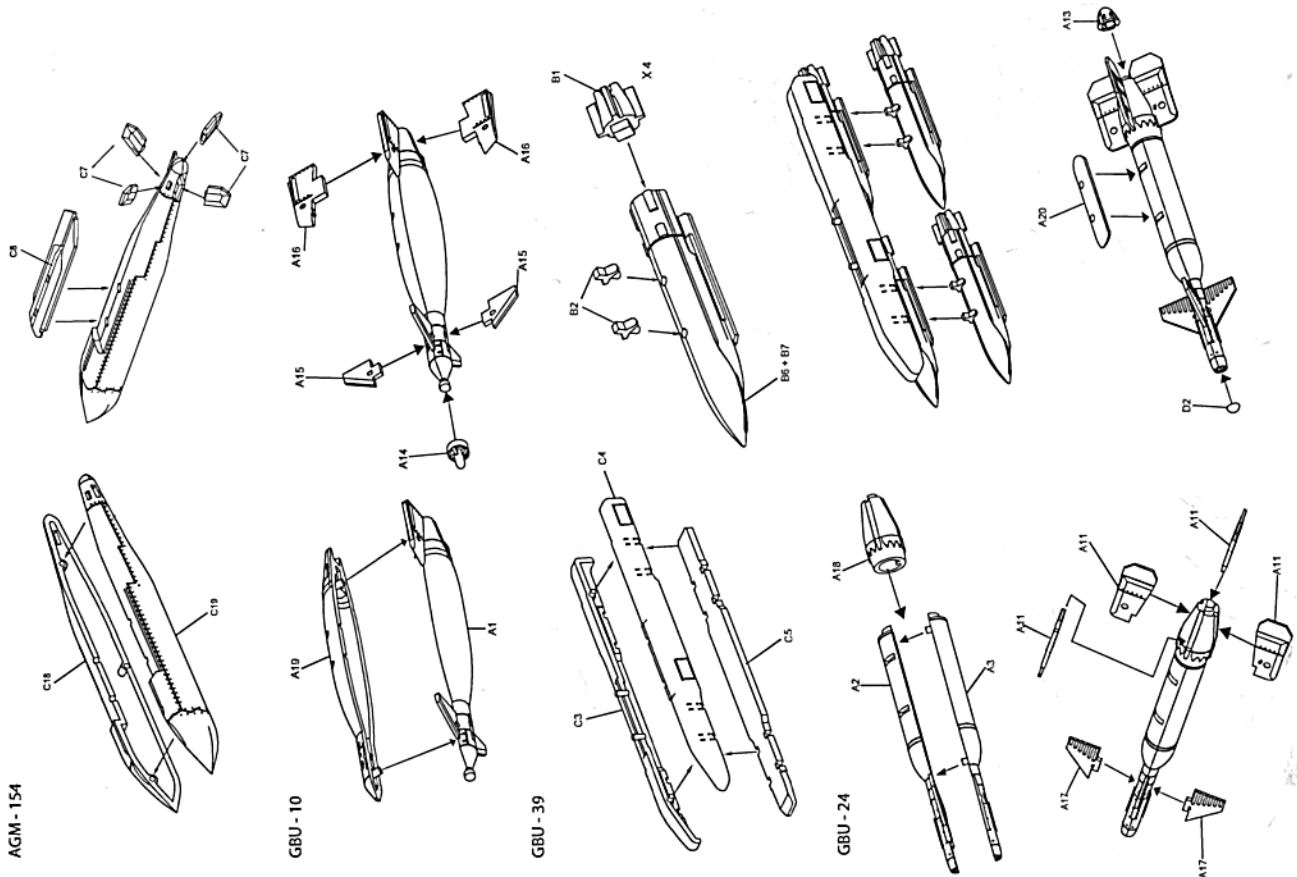

1/72 US/NATO WEAPON SET

1/72 US/NATO WEAPON SET

1 WHITE 2 BLACK 8 SILVER 12 OLIVE DRAB 28 GUN MATEL 33 FLAT BLACK 61 STEEL 305 GRAY FS36118 308 GRAY FS36375 318 LIGHT BROWN

AGM - 154

IRIS - T MISSILE

AGM - 84H SLAM-ER

GBU - 39

AGM - 84E SLAM

AGM - 84D HARPOON

AAQ-32

DRAWINGS NOT TO SCALE

* is opposite side

04-130-72002