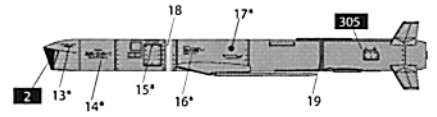

1/72 US/NATO WEAPON SET

1/72 US/NATO WEAPON SET

1 WHITE 2 BLACK 8 SILVER 12 OLIVE DRAB 28 GUN MATEL 33 FLAT BLACK 61 STEEL 305 GRAY FS36118 308 GRAY FS36375 318 LIGHT BROWN

AGM - 154

IRIS - T MISSILE

AGM - 84H SLAM-ER