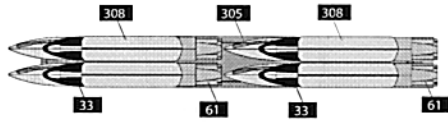

AGM - 84D HARPOON