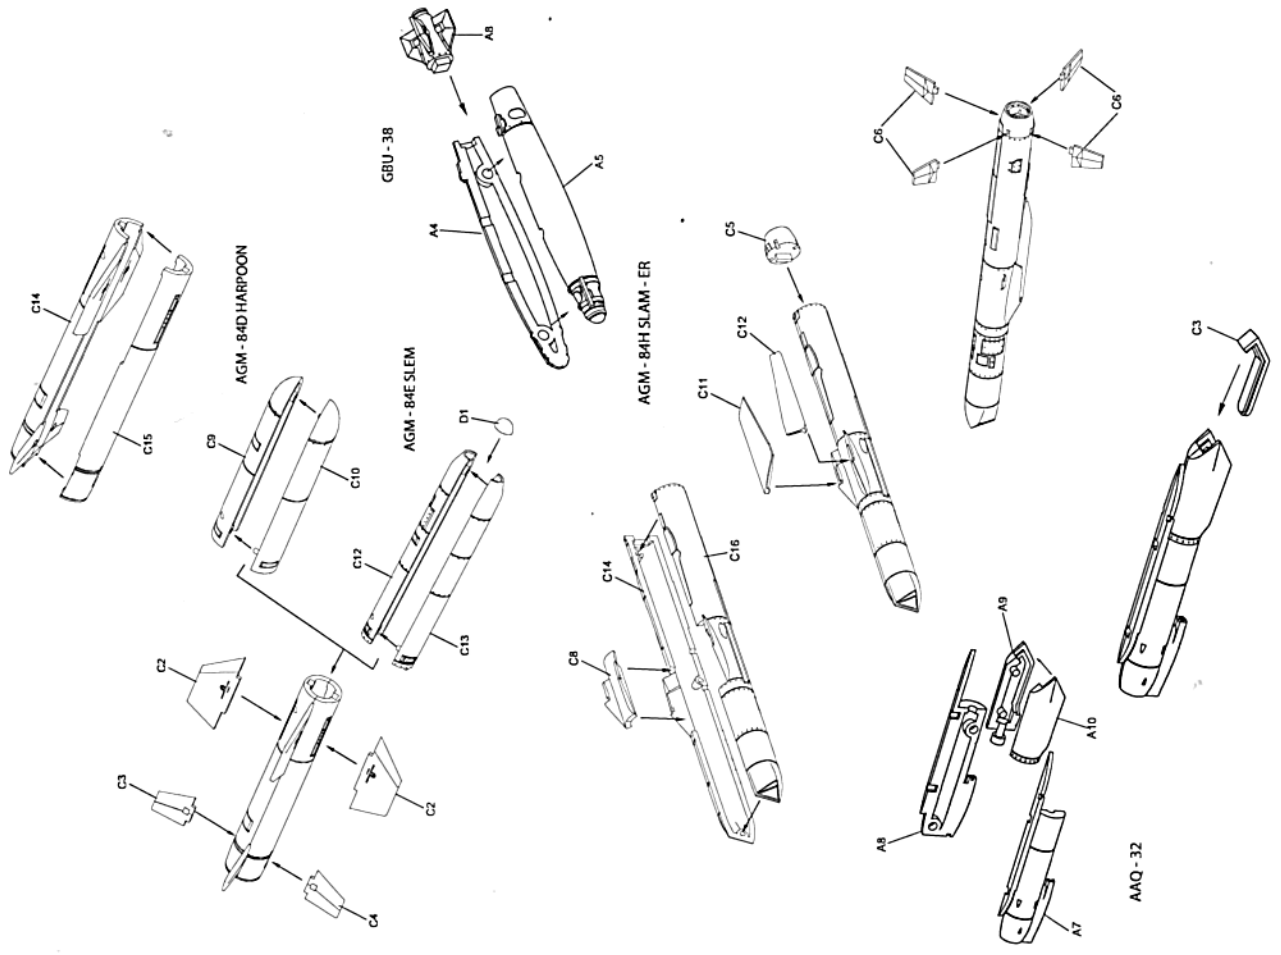

1/72 US/NATO WEAPON SET

1/72 US/NATO WEAPON SET

1 WHITE 2 BLACK 8 SILVER 12 OLIVE DRAB 28 GUN MATEL 33 FLAT BLACK 61 STEEL 305 GRAY FS36118 308 GRAY FS36375 318 LIGHT BROWN

AGM - 154

IRIS - T MISSILE

AGM - 84H SLAM-ER

GBU - 39

AGM - 84E SLAM

AGM - 84D HARPOON

AAQ-32

DRAWINGS NOT TO SCALE

* is opposite side

04-130-72002