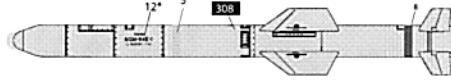

AGM - 84E SLAM