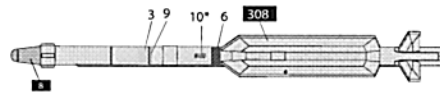

1/72 US/NATO WEAPON SET

1/72 US/NATO WEAPON SET

1 WHITE 2 BLACK 8 SILVER 12 OLIVE DRAB 28 GUN MATEL 33 FLAT BLACK 61 STEEL 305 GRAY FS36118 308 GRAY FS36375 318 LIGHT BROWN

AGM - 154

IRIS - T MISSILE

AGM - 84H SLAM-ER