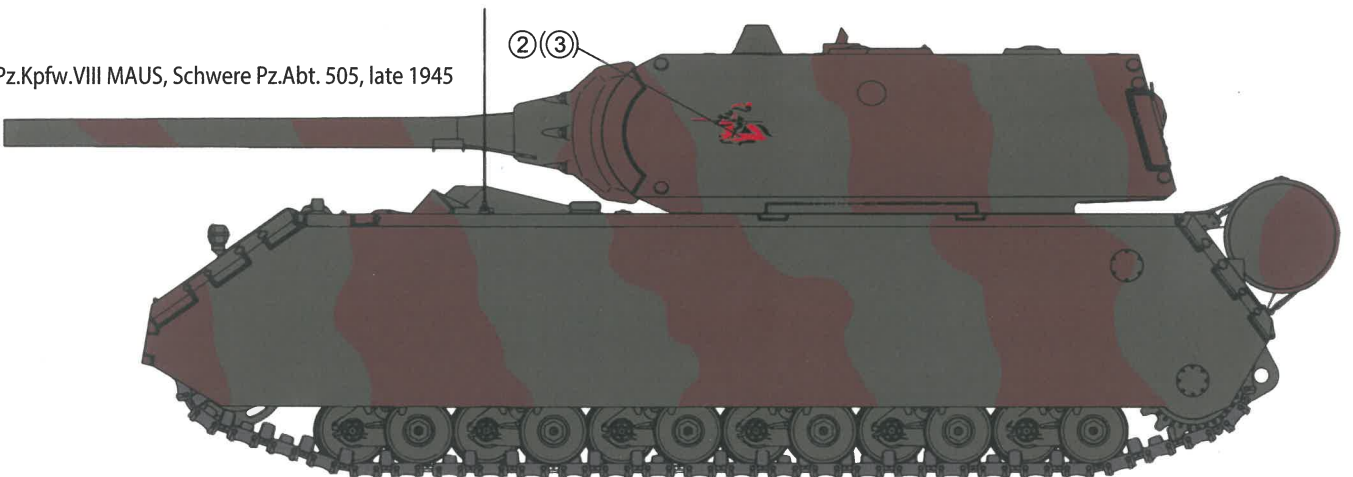

Pz.Kpfw.VIII MAUS, summer 1945

Pz.Kpfw.VIII MAUS, Schwere Pz.Abt. 505, late 1945