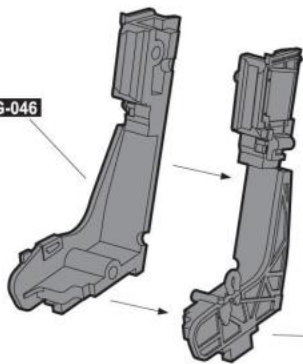

1

H4
A.MIG-046