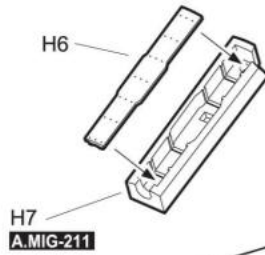

6

Refuelling Probe Open

Refuelling Probe Close