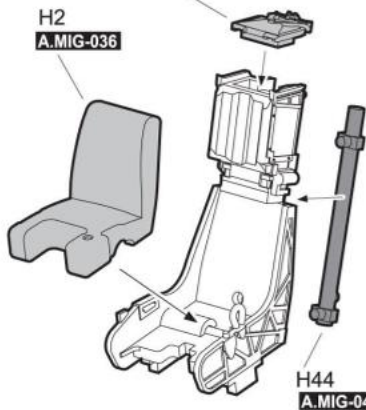

H5
A.MIG-046

H2
A.MIG-036