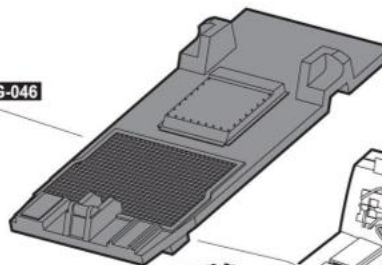

3

I 4
A.MIG-046