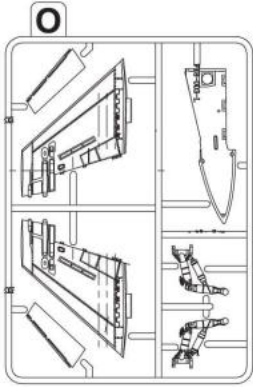

AFTERMARKET SERVICES CARD

When requesting replacement parts, please take or send this form to your local dealer so that the parts required can be correctly identified. Please note that specifications and availability are subject to change without notice.

or visit <http://www.kineticmodel.com> for latest information.

For more information, please contact services@kineticmodel.com

Part Code	K48070	Qty	Item
00-112-001	1/48 F/A-18 UPPER FUESLAGE A	1	A
00-112-002	1/48 F/A-18 LOWER FUESLAGE B	1	B
00-112-003	1/48 F/A-18 FLAPS C	1	C
00-112-005	1/48 F/A-18 WHEEL, PYLONS E	1	E
00-112-006	1/48 F/A-18 FUEL TANKS, PYLON F	1	F
00-112-007	1/48 F/A-18 A/C CANOPY G	1	G
00-112-008	1/48 F/A-18 COCKPIT, LANDING GEAR H	1	H
00-112-009	1/48 F/A-18 A/C PARTS I	1	I
00-112-012	1/48 F/A-18 COMMON CLEAR PARTS L	1	L
00-112-015	1/48 F/A-18 A/B VERTICAL TAIL PART O	1	O
00-112-016	1/48 F/A-18 B/D PARTS P	1	P
01-112-48070	1/48 CF-188A 2017 DEMO	1	
03-112-48070	1/48 CF-188A MANUAL	1	
06-112-48031	1/48 F/A-18A/C	1	PE