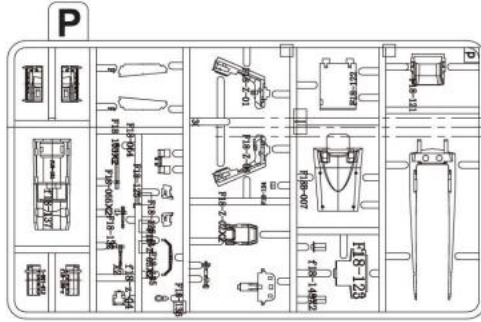

AFTERMARKET SERVICES CARD

When requesting replacement parts, please take or send this form to your local dealer so that the parts required can be correctly identified. Please note that specifications and availability are subject to change without notice.

or visit <http://www.kineticmodel.com> for latest information.

For more information, please contact services@kineticmodel.com

Part Code	K48070	Qty	Item
00-112-001	1/48 F/A-18 UPPER FUESLAGE A	1	A
00-112-002	1/48 F/A-18 LOWER FUESLAGE B	1	B
00-112-003	1/48 F/A-18 FLAPS C	1	C
00-112-005	1/48 F/A-18 WHEEL, PYLONS E	1	E
00-112-006	1/48 F/A-18 FUEL TANKS, PYLON F	1	F
00-112-007	1/48 F/A-18 A/C CANOPY G	1	G
00-112-008	1/48 F/A-18 COCKPIT, LANDING GEAR H	1	H
00-112-009	1/48 F/A-18 A/C PARTS I	1	I
00-112-012	1/48 F/A-18 COMMON CLEAR PARTS L	1	L
00-112-015	1/48 F/A-18 A/B VERTICAL TAIL PART O	1	O
00-112-016	1/48 F/A-18 B/D PARTS P	1	P
01-112-48070	1/48 CF-188A 2017 DEMO	1	
03-112-48070	1/48 CF-188A MANUAL	1	
06-112-48031	1/48 F/A-18A/C	1	PE