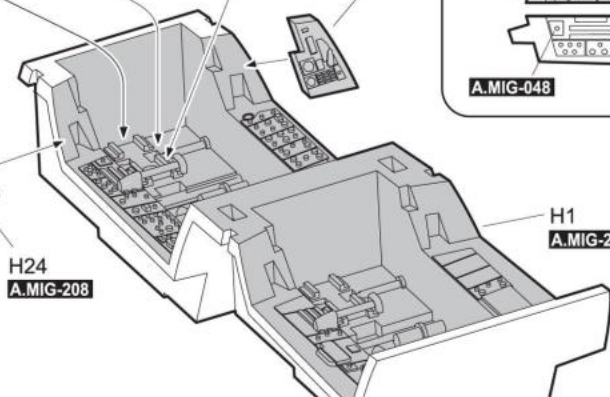

2

H29
A.MIG-208

H15
A.MIG-045

H43
A.MIG-046

H23
A.MIG-208