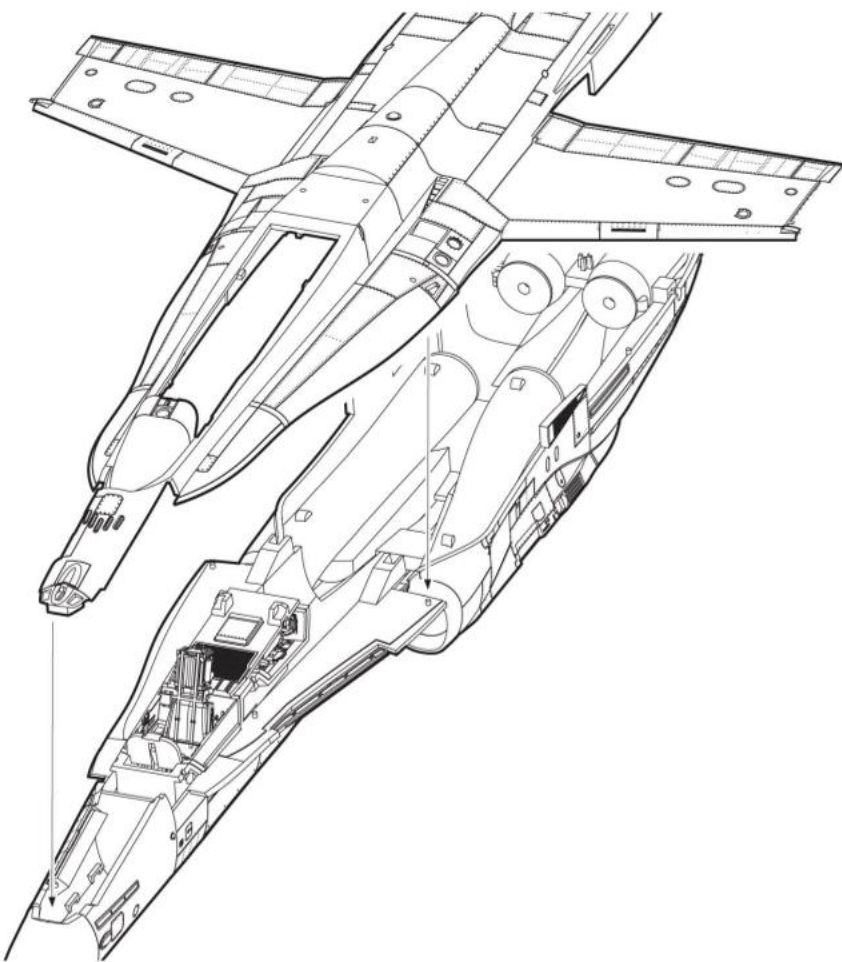

The multi-role CF-188 (CF-18 as it is commonly known) is a versatile and combat-proven fighter aircraft. Able to carry a multitude of weapons in various configurations, the Hornet can engage both ground and aerial targets on the same mission. Its twin engines generate 32 000 pounds of thrust, and the Hornet is capable of supersonic flight and operating day or night in all weather conditions.

12

13

14

Fold Wings

15

16

17

18

Close Canopy  Open Canopy

22

23

R/L Landing Gears

24

25

26

27