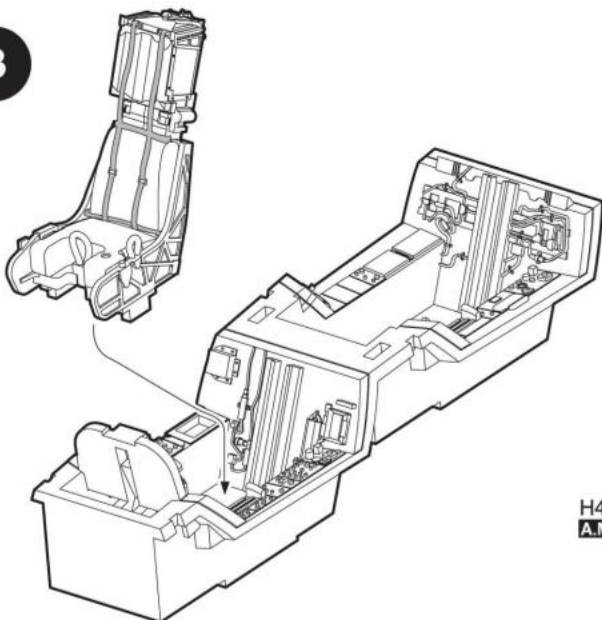

H41
A.MIG-208