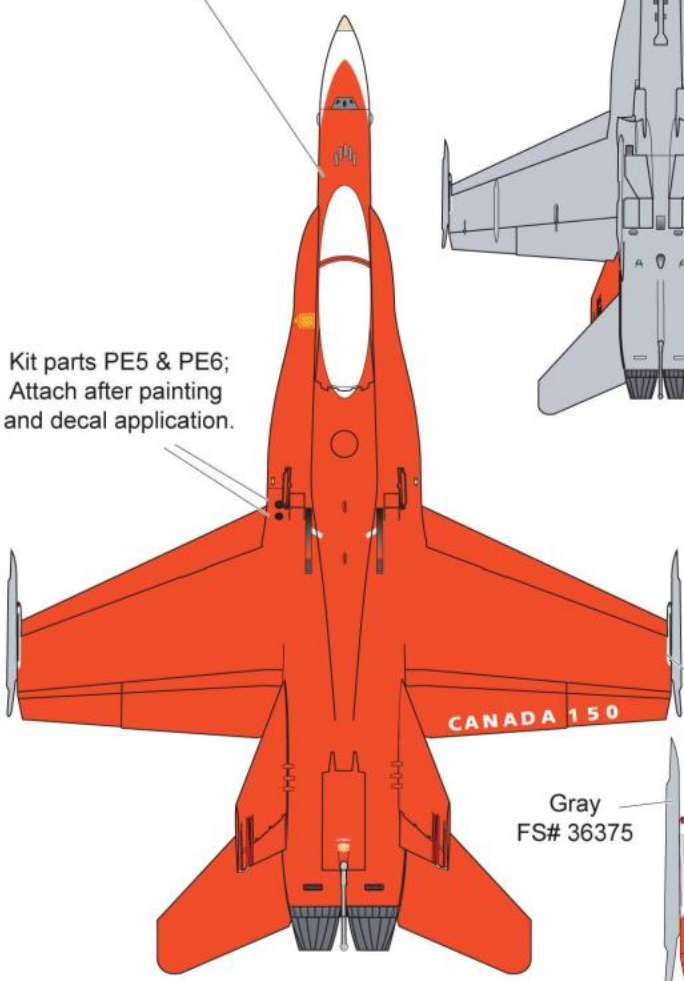

White paint
both sides

Gray
FS# 36375