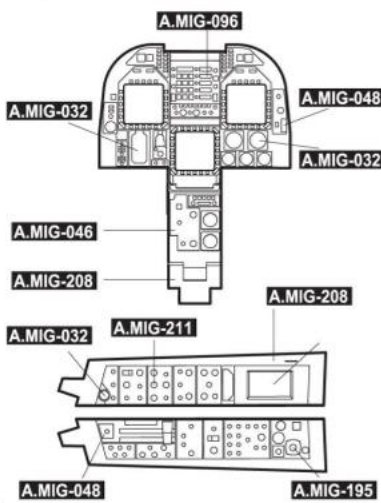

Painting Instruction