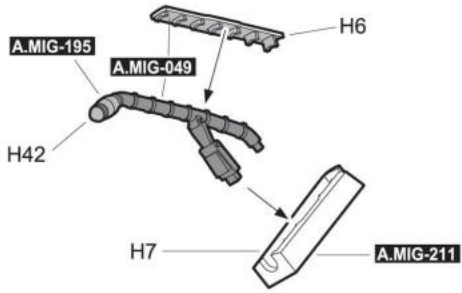

6

Refuelling Probe Open

Refuelling Probe Close