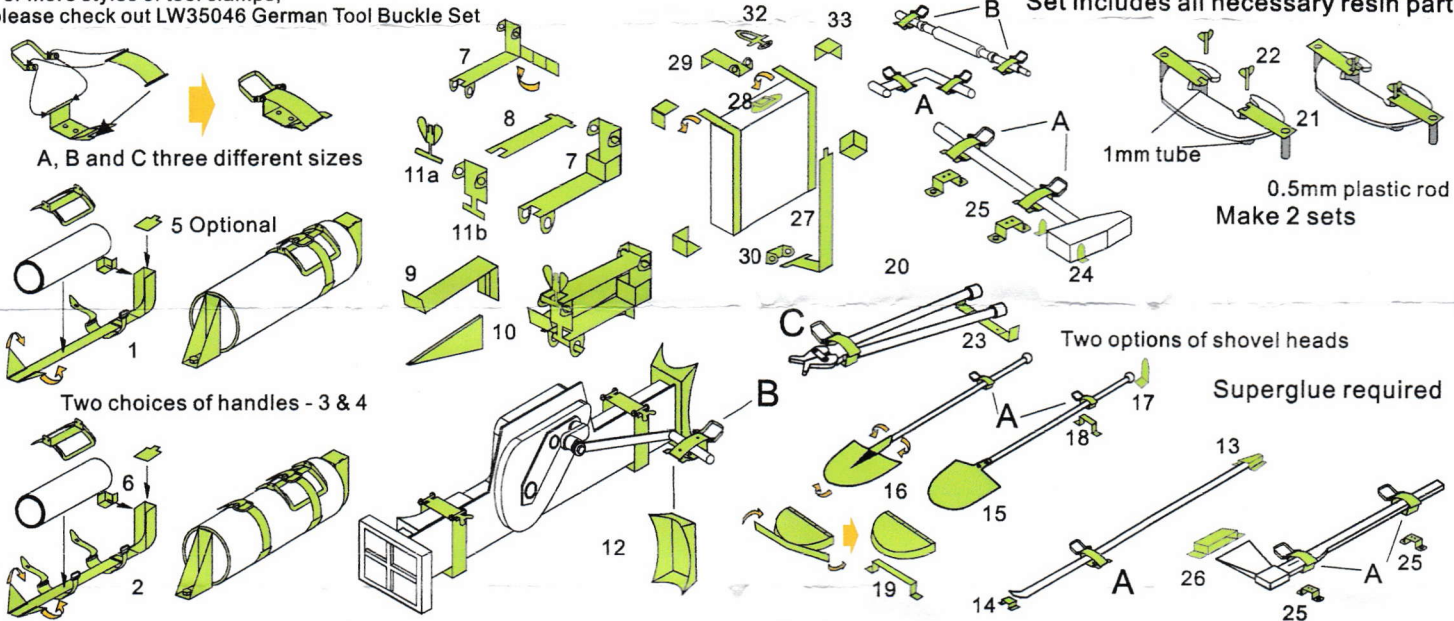

1:35 WWII German Vehicle Tool Set LW35051

For more styles of tool clamps,
please check out LW35046 German Tool Buckle Set

Set includes all necessary resin parts

[Http://alliancemodelworks.com/](http://alliancemodelworks.com/)