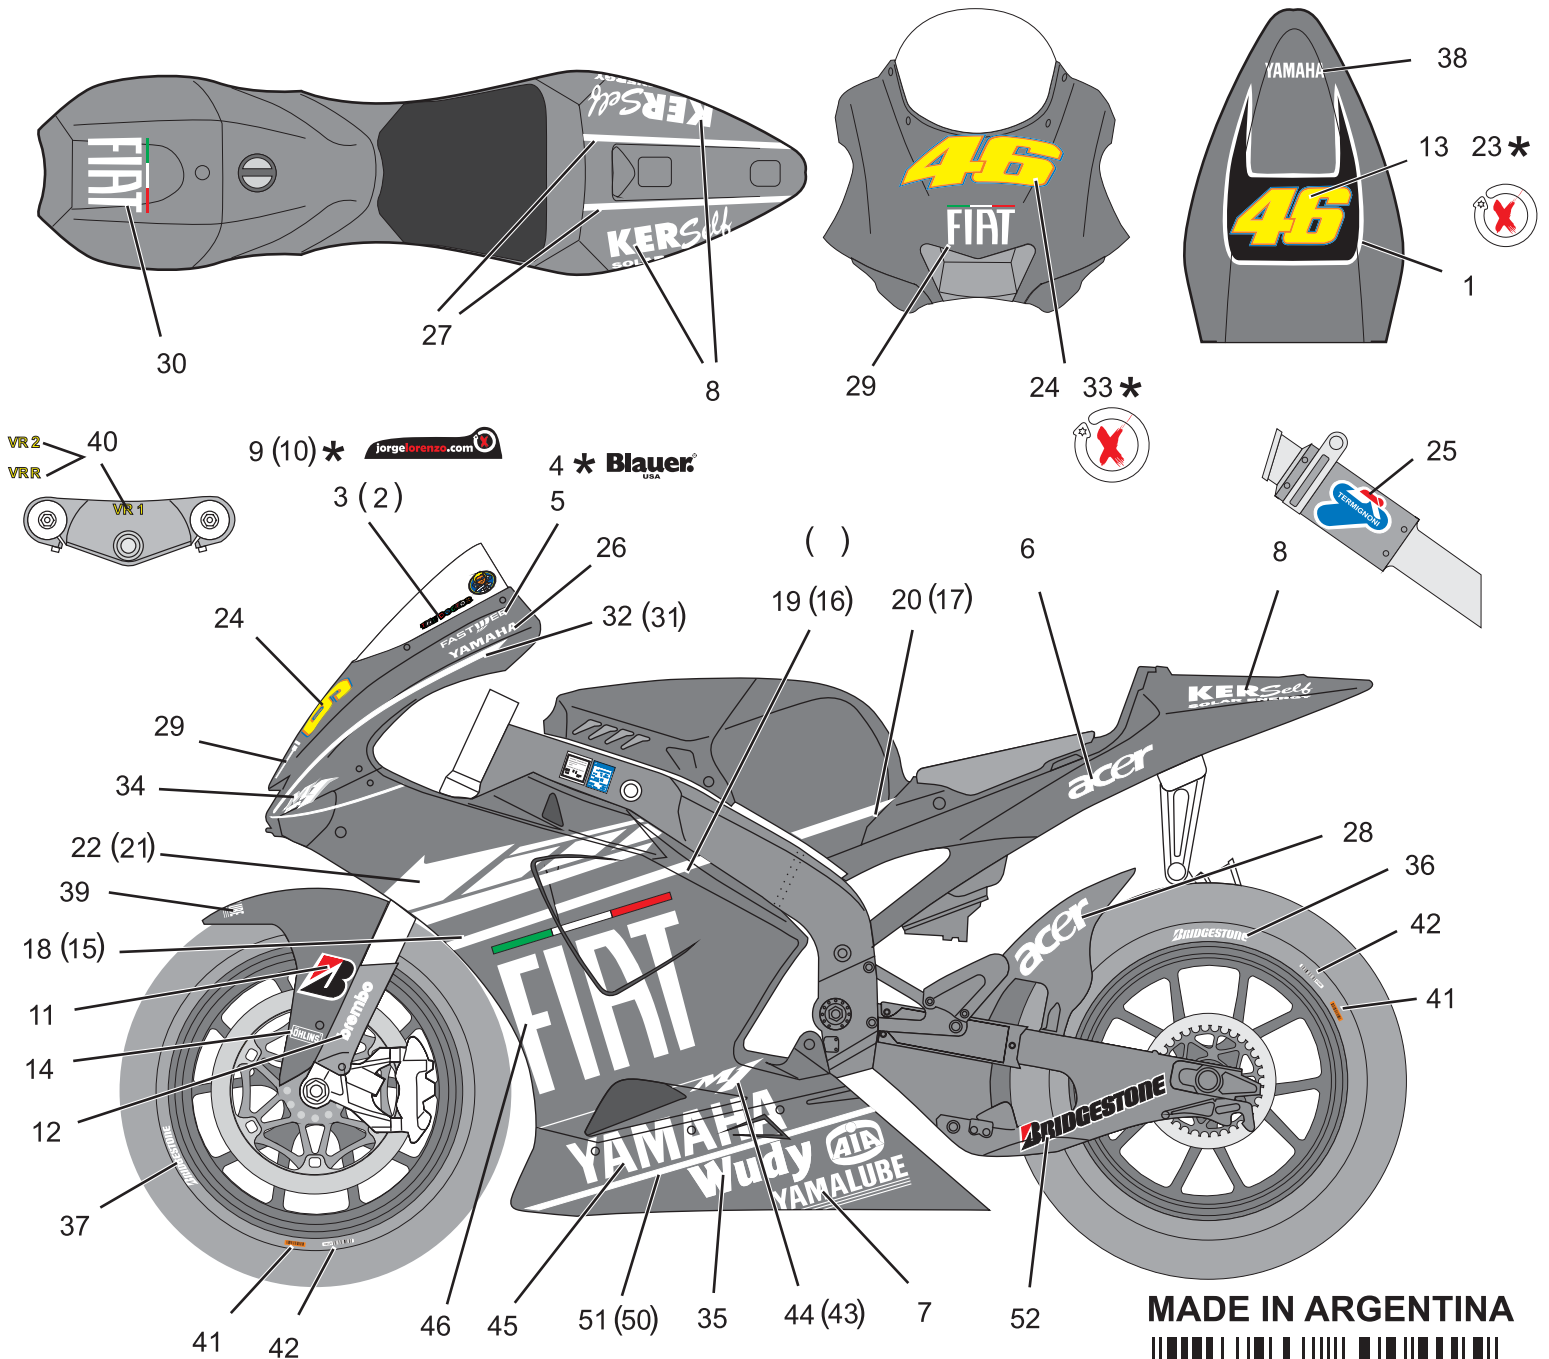

NICOLECRON DECALS

1/12 FIAT - YAMAHA TEAM 2009 VALENCIA TEST ROSSI-LORENZO (NLD-043)

To be used on any Tamiya YAMAHA YZR-M1 2009 kit.

PRINTED BY

Note: 47, 48, and 49 are spare decals to FIAT logo.

www.nicolecrondecals.com.ar

MADE IN ARGENTINA