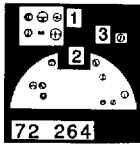

# Hurricane Mk. IIC

1/72 scale detail set for ACADEMY kit

- OPPOSITE SIDE
- REMOVE
- BEND
- REPLACE
- GRIND

**LEFT SIDE**

**COCKPIT**

**RIGHT SIDE**

**ASSEMBLED COCKPIT**

**INSTRUMENT PANEL**