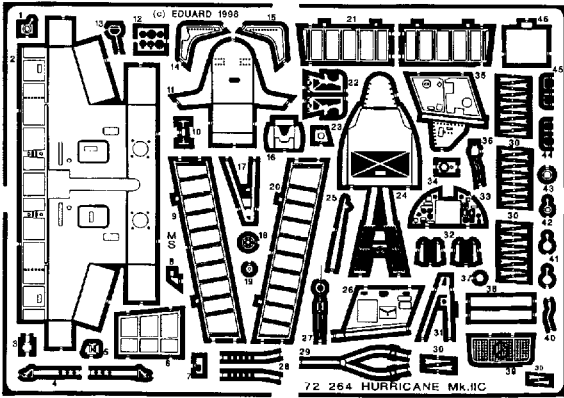

# Hurricane Mk. IIC

1/72 scale detail set for ACADEMY kit

- OPPOSITE SIDE
- REMOVE
- BEND
- REPLACE
- GRIND

**LEFT SIDE**

**COCKPIT**

**RIGHT SIDE**

**ASSEMBLED COCKPIT**

**INSTRUMENT PANEL**

**COCKPIT**