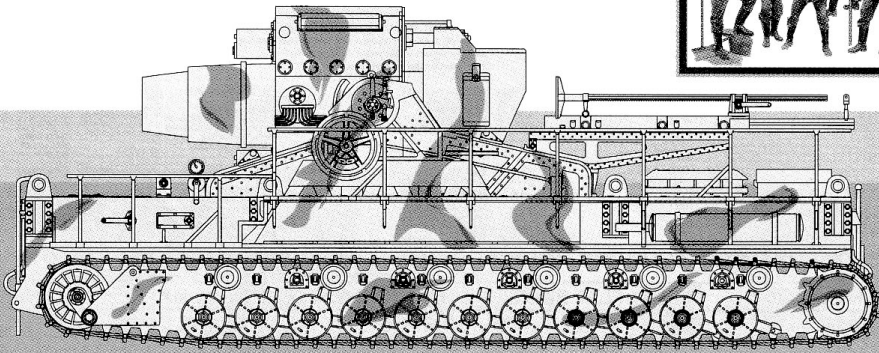

Super Value pack

BONUS

GERMAN ARTILLERY CREW

1:35

57