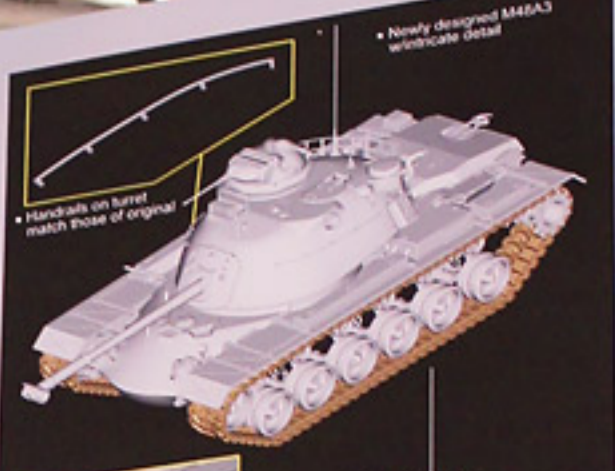

Handrails on turret match those of original

Newly designed M48A3 wheelcast detail