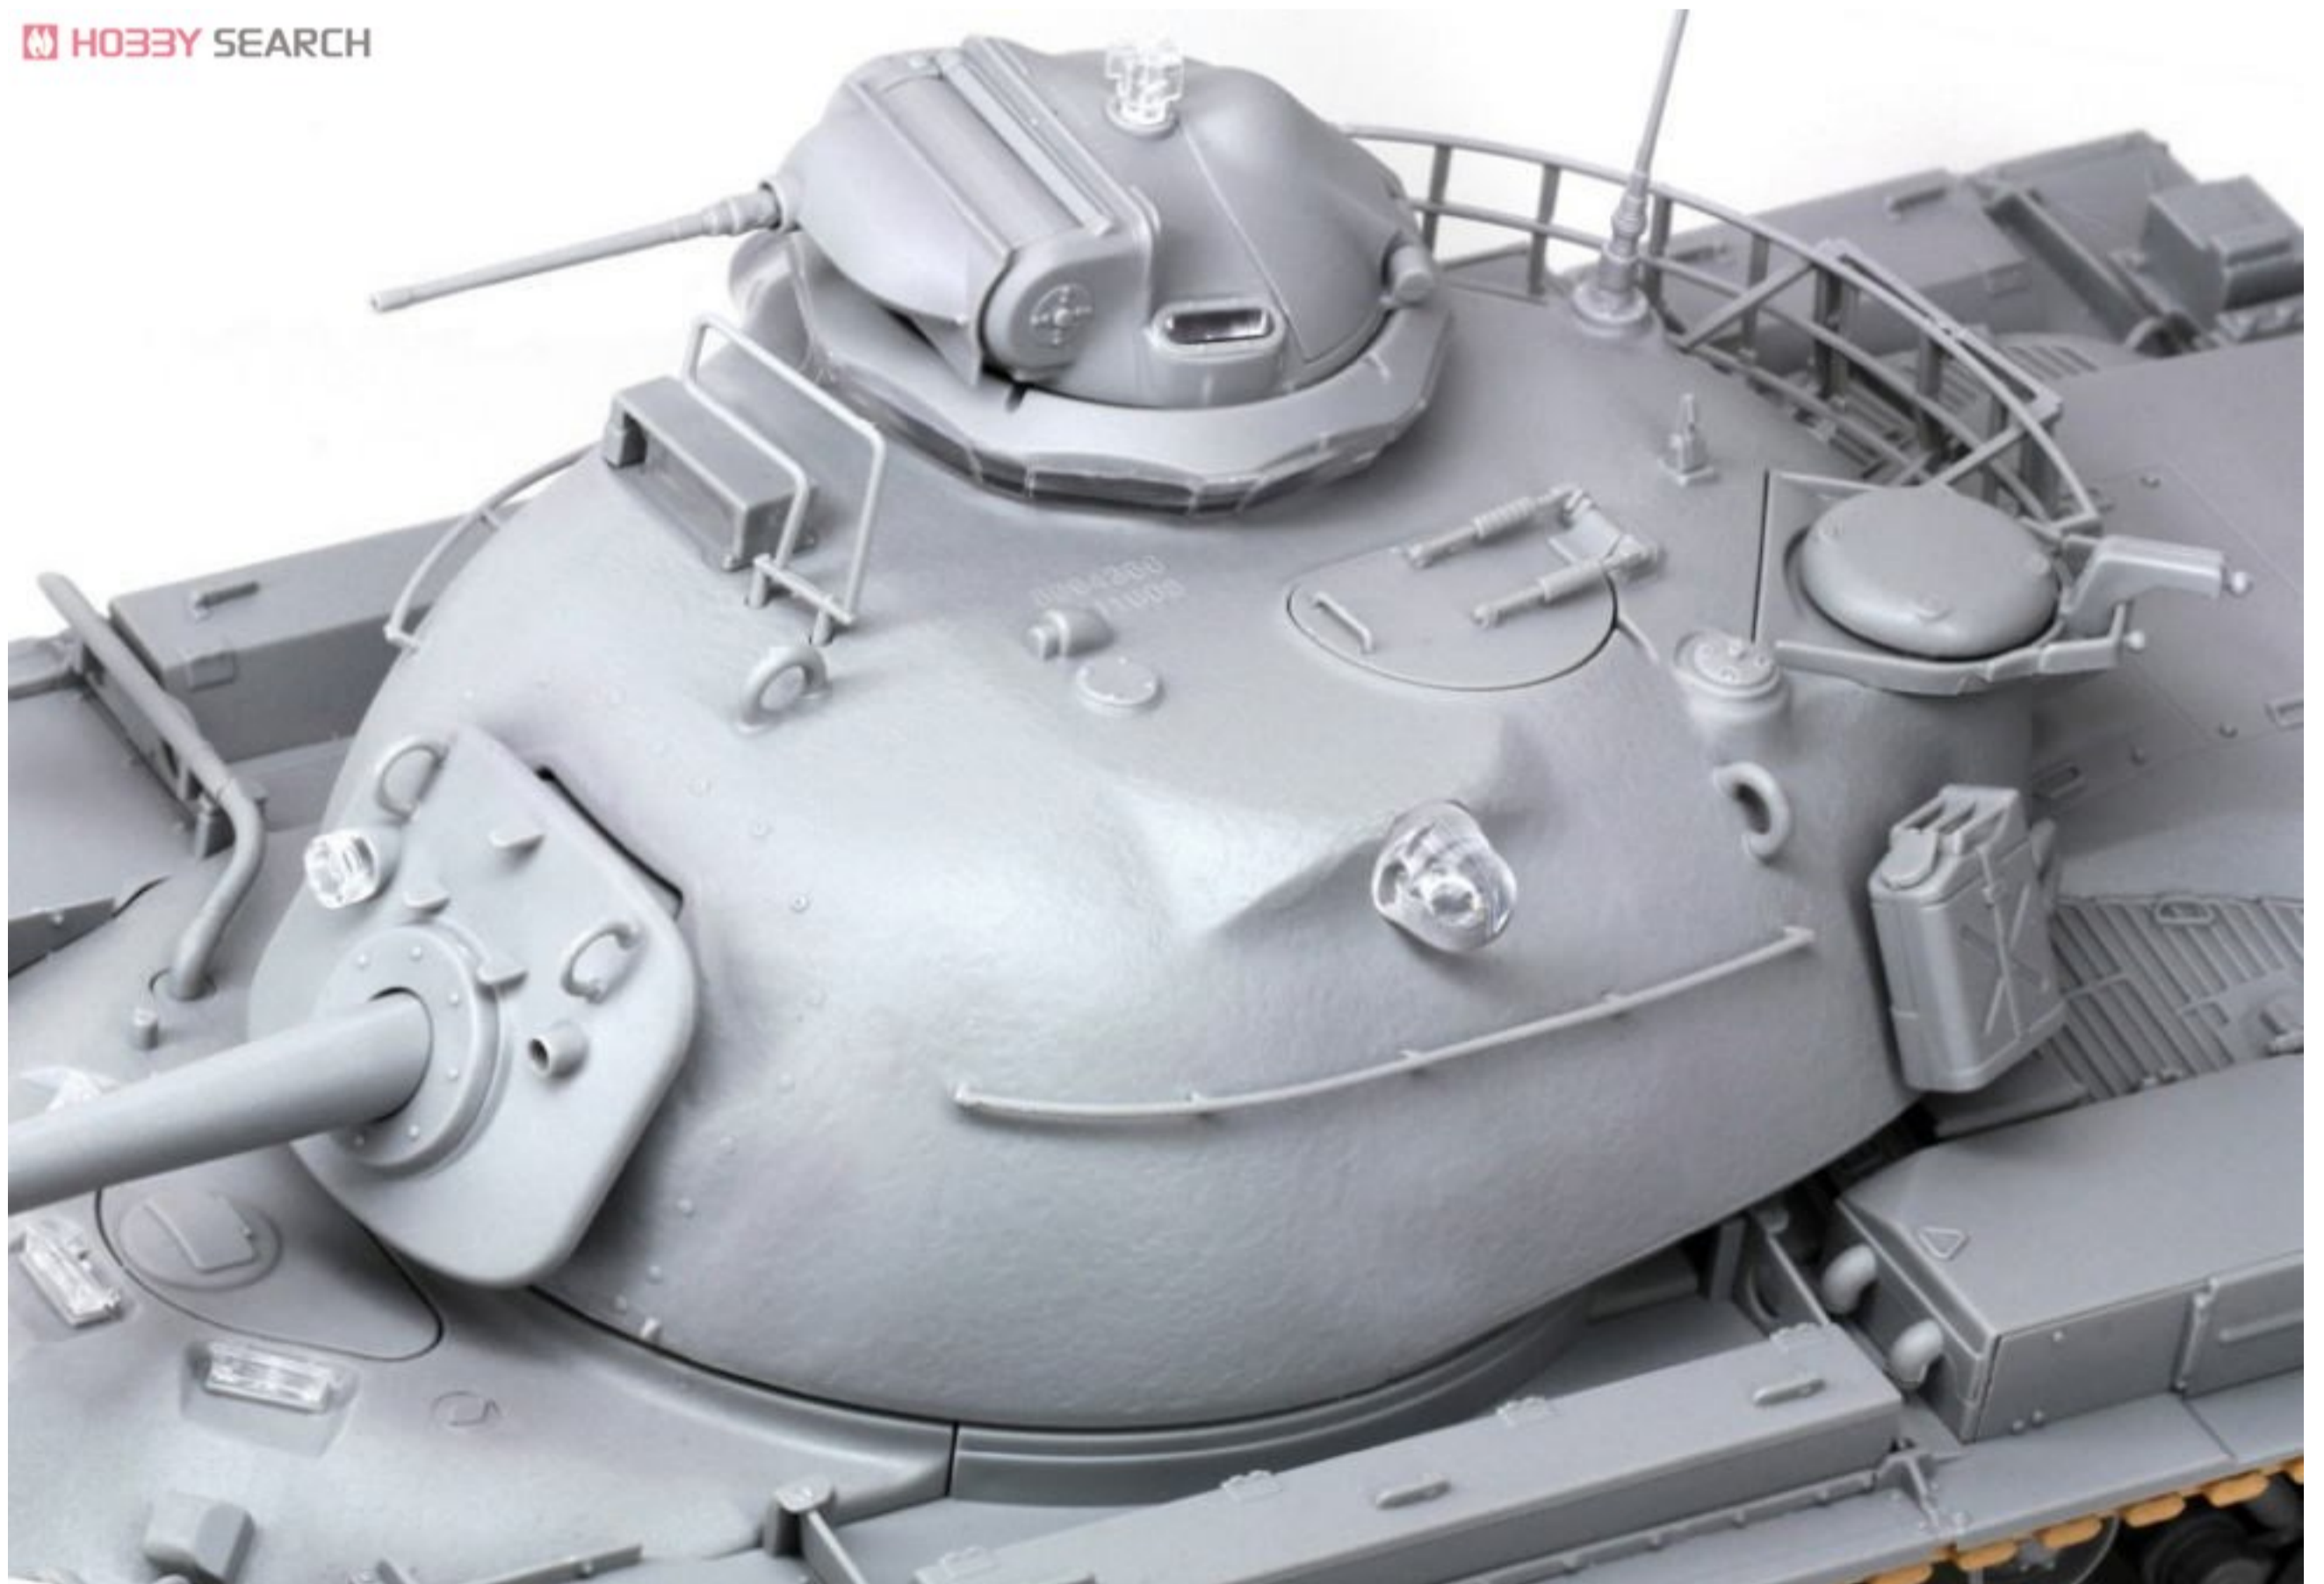

List All Images

Share

Tweet

HOBBY SEARCH

M48A3 Mod.B

1:35 MODERN AFV SERIES

Smart Kit

cyber-hobby.com

VOLSTAD '13
unassembled model kit
maquette plastique a construire
this kit contains over 200 parts
for skilled modeler age 14 and over
box contains model of one tank

M48A3 Mod.B

M48A3 Mod.B

www.greco-hobby.com

Smart Kit

M48A3 Mod.B

Authentic 90mm M41 gun and detailed .50 cal MG

3-directional slide-molded turret wheelcast cast texture and detail

Newly designed M48A3 wheelcast detail

Handrails on turret match those of original

Engine deck produced with excellent details

Cupola realistically represented including clear-plastic periscope

Turret for elevating 90mm M41 gun included

Rear hull with authentic grill and low profile

Suspension system formed from multiple parts