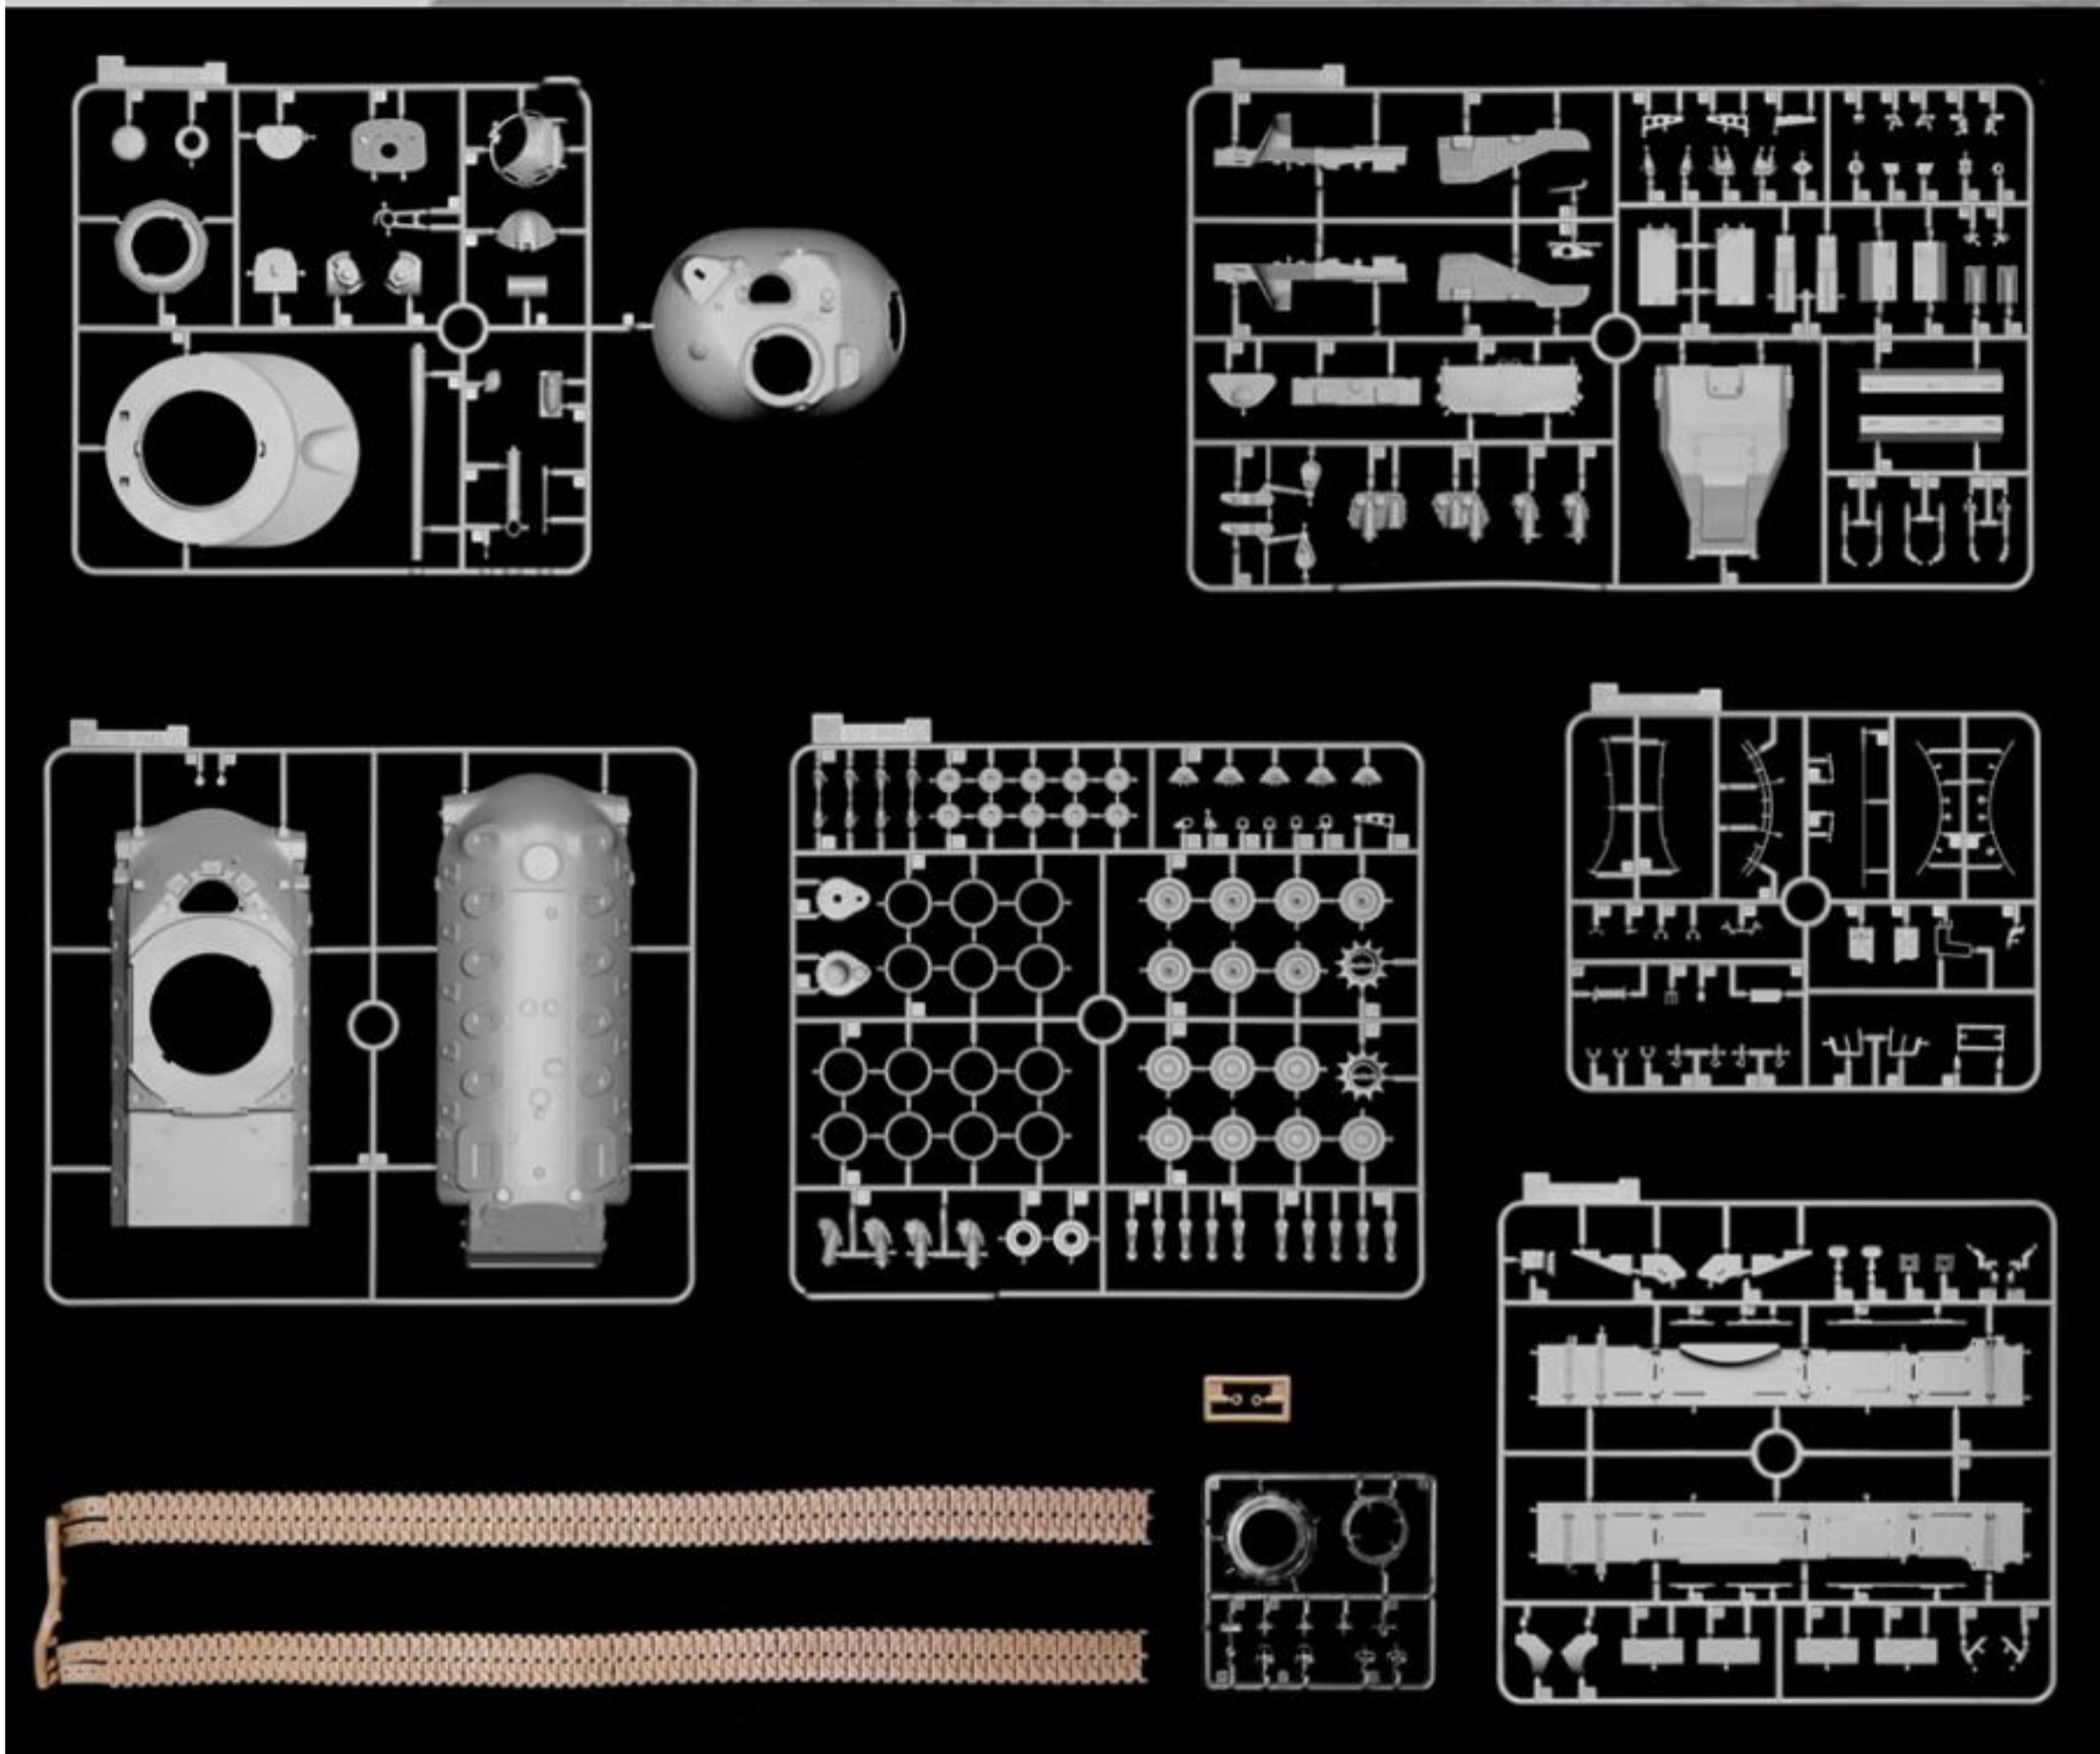

M48A3 Mod.B