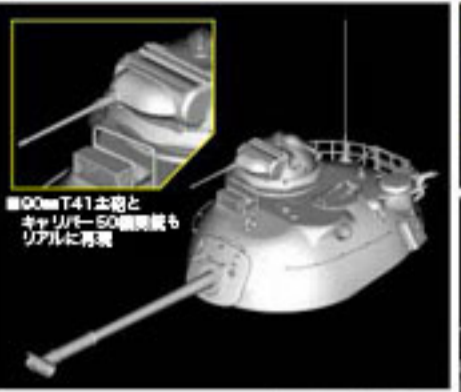

VOLSTAD '13
unassembled model kit
maquette plastique a construire
this kit contains over 200 parts
for skilled modeler age 14 and over
box contains model of one tank

M48A3 Mod.B

M48A3 Mod.B

www.greco-hobby.com

Smart Kit

M48A3 Mod.B

Authentic 90mm M41 gun and detailed .50 cal MG

3-directional slide-molded turret wheelcast cast texture and detail

Newly designed M48A3 wheelcast detail

Handrails on turret match those of original

Engine deck produced with excellent details

Cupola realistically represented including clear-plastic periscope

Turret for elevating 90mm M41 gun included

Rear hull with authentic grill and low profile

Suspension system formed from multiple parts