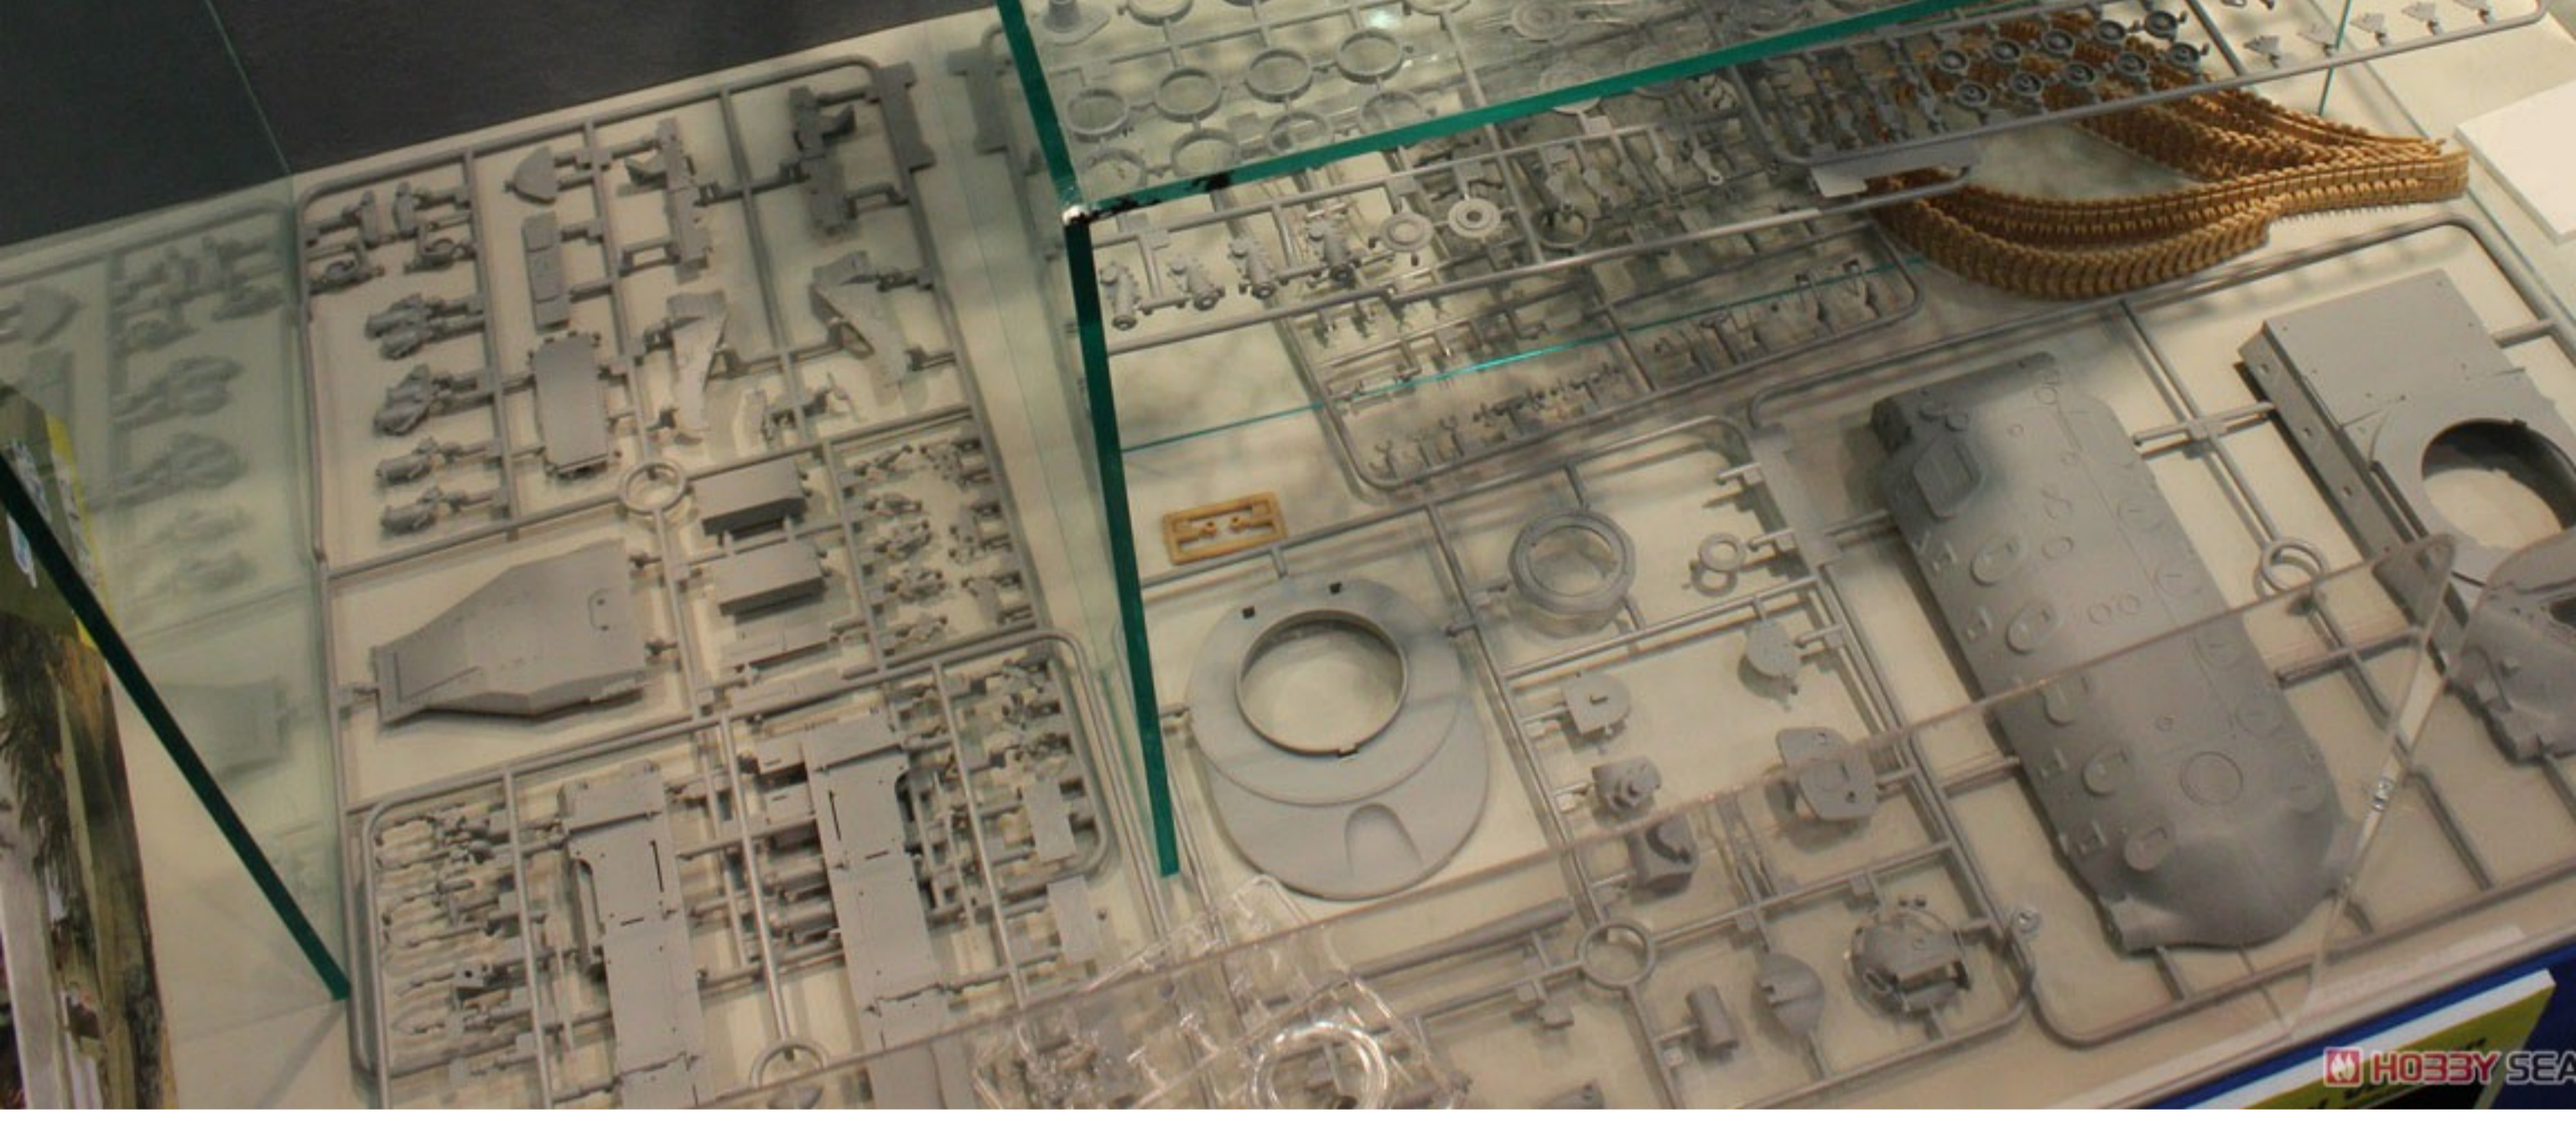

発売中
WW.IIドイツ軍
ハイトラック 5cm PaK38
対戦車砲搭載自行砲
¥4,935

好評発売中
WW.II 日本海軍陸軍
九五式戦車八号 (前期型)
¥3,990

好評発売中
WW.II 日本海軍陸軍
九五式戦車八号 (前期型)
¥3,990

New Type
新金型

NEW
新製品

NEW
アメリカ陸軍
M48A3 Mod.B パットン 主力戦車
¥5,250

HOBBY SEA