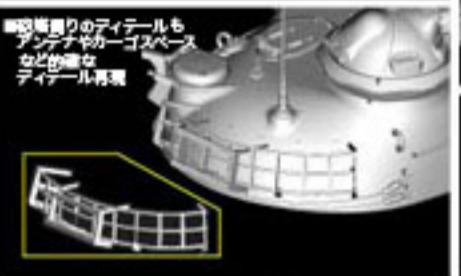

VOLSTAD '13
unassembled model kit
maquette plastique a construire
this kit contains over 200 parts
for skilled modeler age 14 and over
box contains model of one tank

M48A3 Mod.B

M48A3 Mod.B

www.greco-hobby.com

Smart Kit

M48A3 Mod.B

Authentic 90mm M41 gun and detailed .50 cal MG

3-directional slide-molded turret wheelcast cast texture and detail

Newly designed M48A3 wheelcast detail

Handrails on turret match those of original