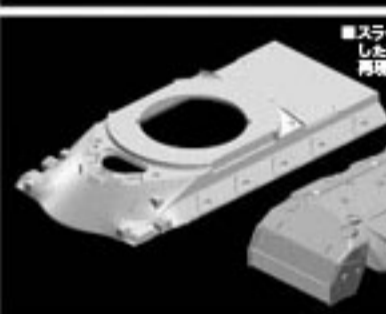

VOLSTAD '13
unassembled model kit
maquette plastique a construire
this kit contains over 200 parts
for skilled modeler age 14 and over
box contains model of one tank

M48A3 Mod.B

M48A3 Mod.B

www.greco-hobby.com

Smart Kit

M48A3 Mod.B

Authentic 90mm M41 gun and detailed .50 cal MG

3-directional slide-molded turret wheelcast cast texture and detail

Newly designed M48A3 wheelcast detail

Handrails on turret match those of original

Engine deck produced with excellent details

Cupola realistically represented including clear-plastic periscope

Turret for elevating 90mm M41 gun included

Rear hull with authentic grill and low profile

Suspension system formed from multiple parts