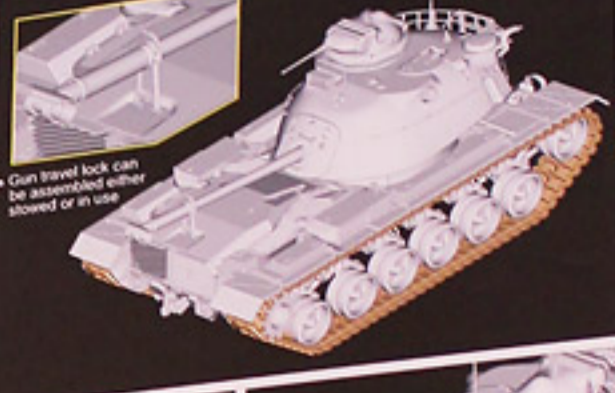

Gun travel lock can be assembled either stowed or in use