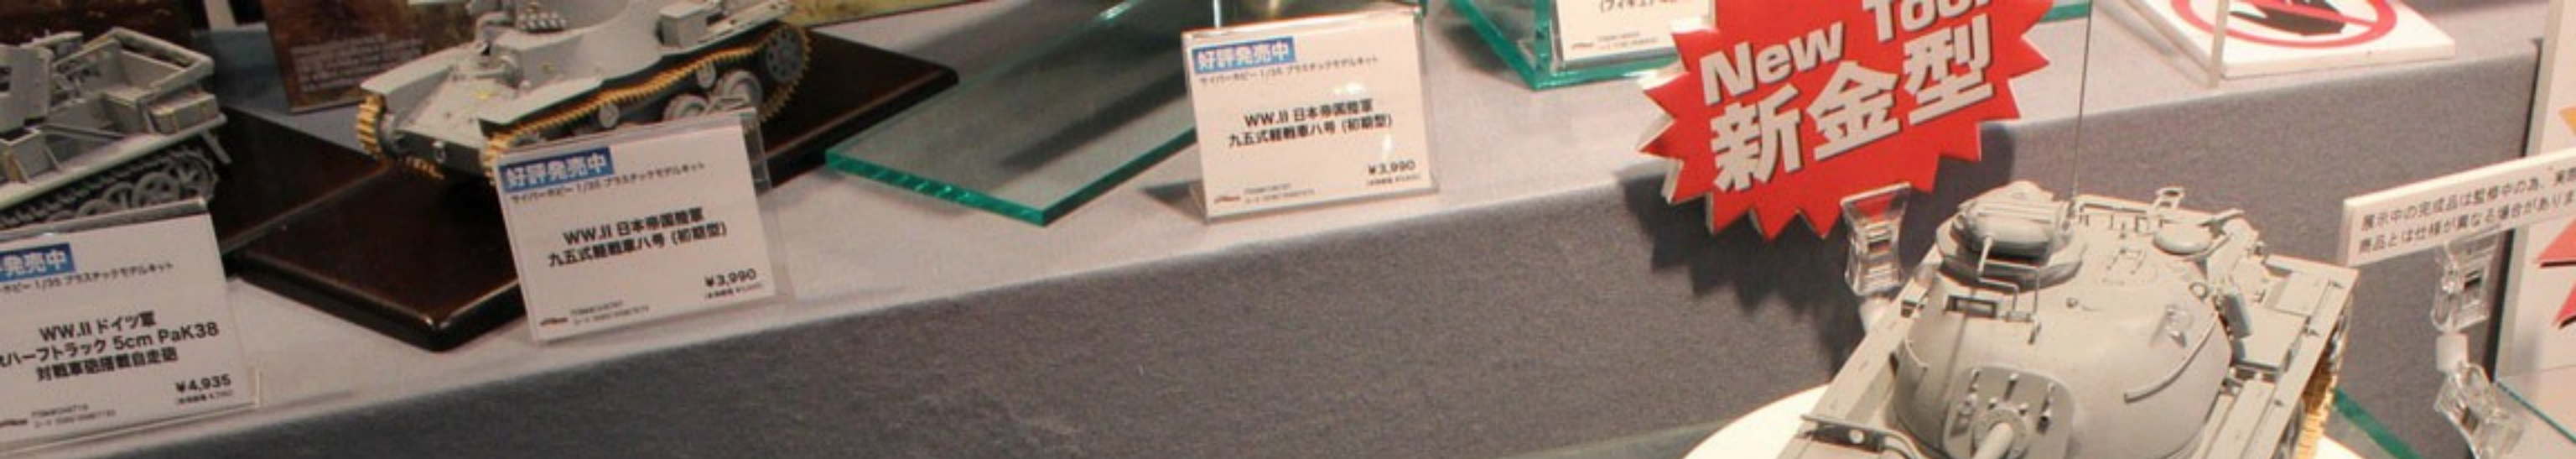

発売中
WW.IIドイツ軍
ハイトラック 5cm PaK38
対戦車砲搭載自行砲
¥4,935

好評発売中
WW.II 日本海軍陸軍
九五式戦車八号 (前期型)
¥3,990

好評発売中
WW.II 日本海軍陸軍
九五式戦車八号 (前期型)
¥3,990

New Type
新金型

NEW
新製品

NEW
アメリカ陸軍
M48A3 Mod.B パットン 主力戦車
¥5,250