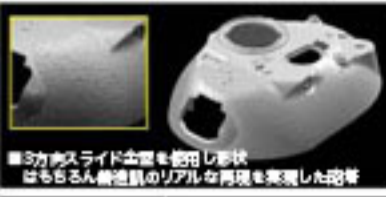

VOLSTAD '13
unassembled model kit
maquette plastique a construire
this kit contains over 200 parts
for skilled modeler age 14 and over
box contains model of one tank

M48A3 Mod.B

M48A3 Mod.B

www.greco-hobby.com

Smart Kit

M48A3 Mod.B

Authentic 90mm M41 gun and detailed .50 cal MG

3-directional slide-molded turret wheelcast cast texture and detail

Newly designed M48A3 wheelcast detail

Handrails on turret match those of original