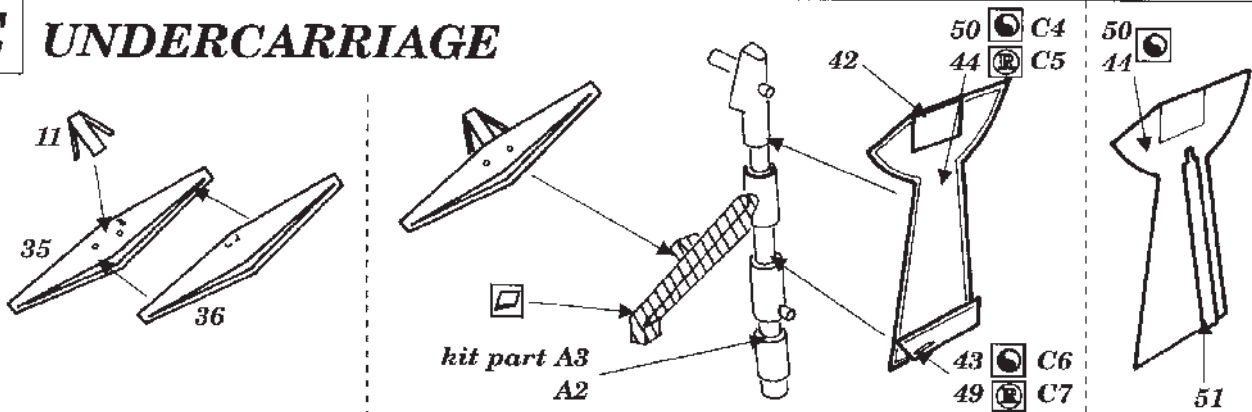

M.S.406

72 163

1/72 scale detail set for Hasegawa kit

-  BEND
-  OPPOSITE SIDE
-  REPLACE
-  REMOVE
-  GRIND
-  OPTION

A COCKPIT

C RADIATOR

D FLAPS & WHEEL WELL

E UNDERCARRIAGE