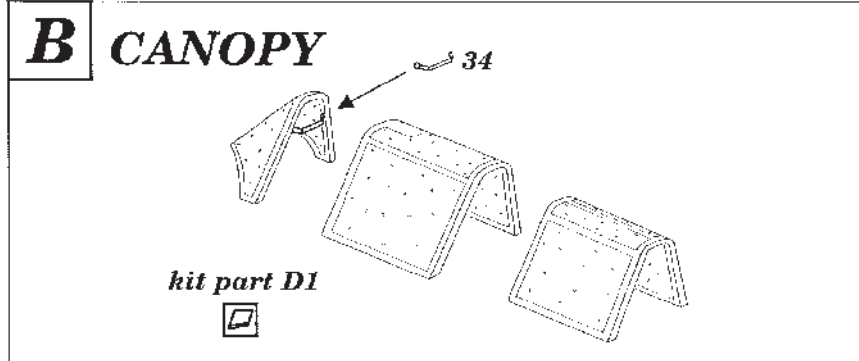

M.S.406

72 163

1/72 scale detail set for Hasegawa kit

-  BEND
-  OPPOSITE SIDE
-  REPLACE
-  REMOVE
-  GRIND
-  OPTION

A COCKPIT

C RADIATOR

D FLAPS & WHEEL WELL

E UNDERCARRIAGE