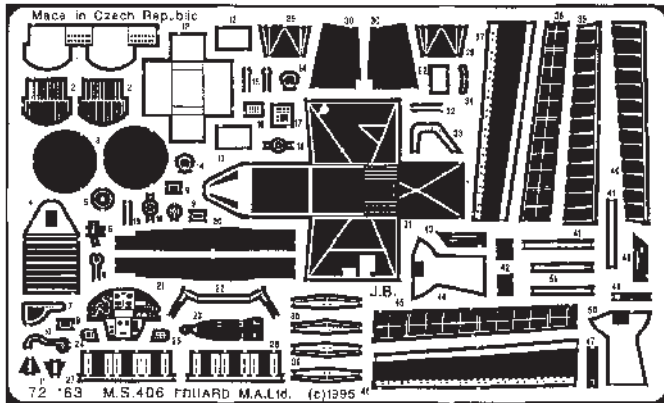

M.S.406

72 163

1/72 scale detail set for Hasegawa kit

-  BEND
-  OPPOSITE SIDE
-  REPLACE
-  REMOVE
-  GRIND
-  OPTION

A COCKPIT

C RADIATOR

D FLAPS & WHEEL WELL

E UNDERCARRIAGE