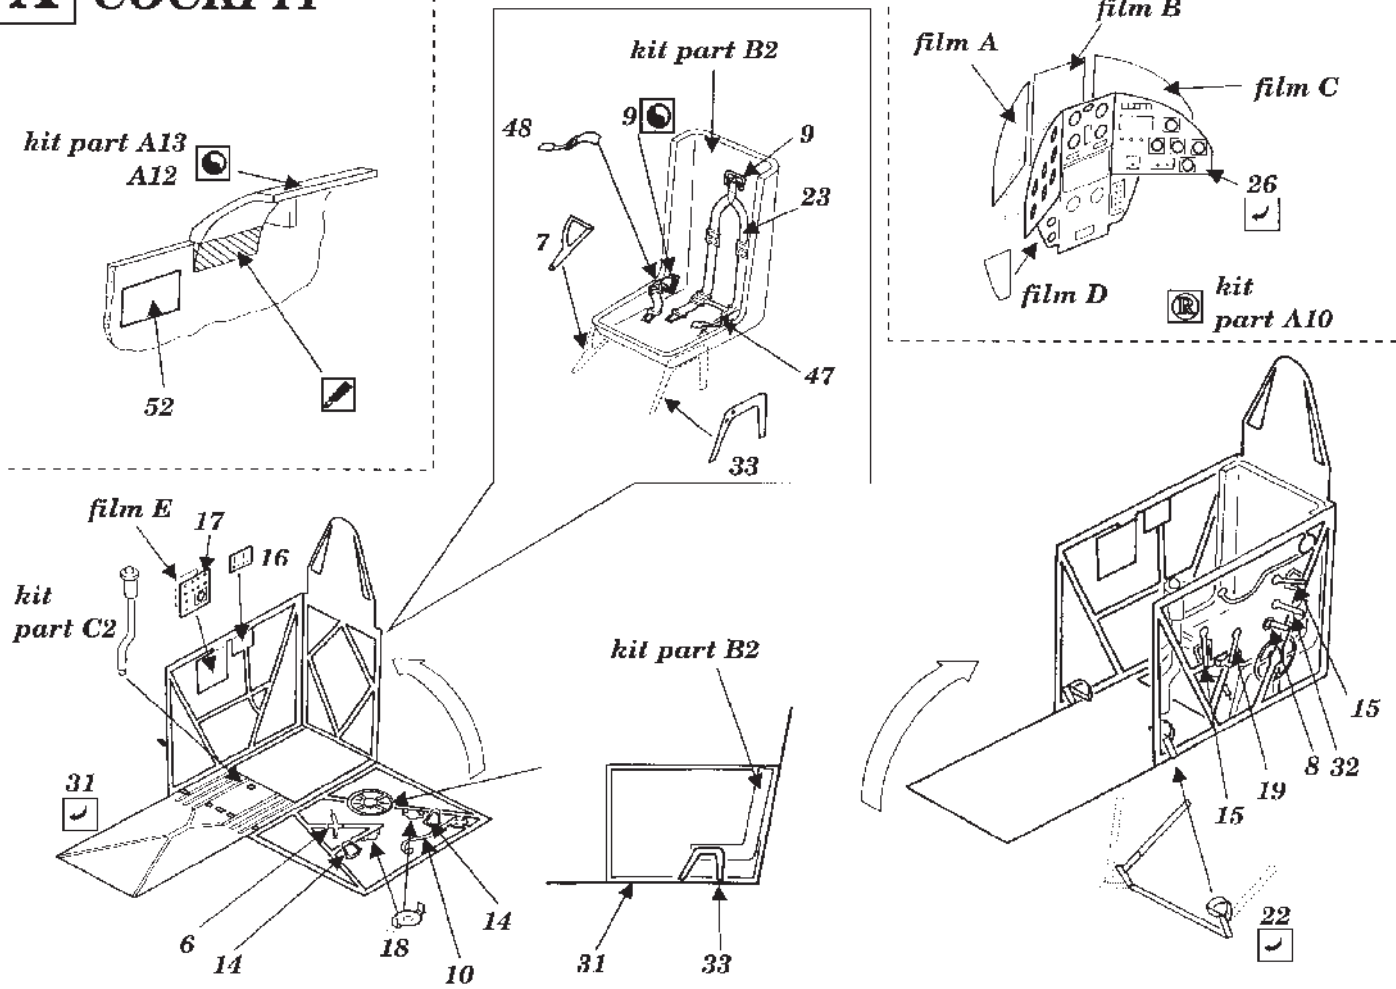

M.S.406

72 163

1/72 scale detail set for Hasegawa kit

-  BEND
-  OPPOSITE SIDE
-  REPLACE
-  REMOVE
-  GRIND
-  OPTION

A COCKPIT

C RADIATOR

D FLAPS & WHEEL WELL

E UNDERCARRIAGE