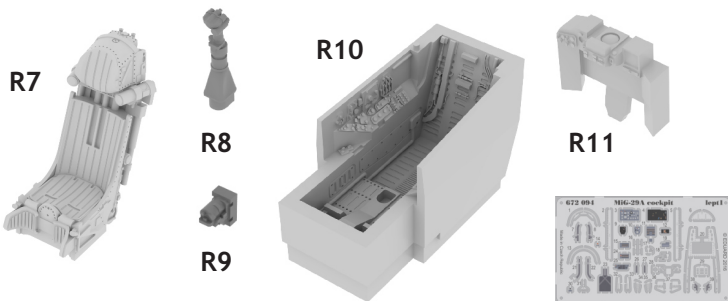

# 672 094 MiG-29A Izdelye 9-12 cockpit

for Trumpeter kit - pro stavebnici Trumpeter

1/72 scale

### COLOURS

GSI Creos (GUNZE)			Mr.METAL COLOR	
AQUEOUS	Mr.COLOR			
[H 12]	[C 33]	FLAT BLACK	[MC218]	ALUMINIUM
[H 47]	[C 41]	RED BROWN		
[H308]	[C308]	GRAY		

This product contains metal and resin detail parts for upgrading scale plastic models. When selecting this set make sure that it is for the kit mentioned in product name as these sets are made specifically for that kit. When upgrading the model some cutting or corrections may be necessary for parts to fit accurately. **WARNING!** This set contains small and sharp parts. Work carefully in a ventilated and well-lit room. Safety glasses are recommended. This product is not suitable for children below 14 years of age.

# 672 094 MiG-29A Izdelye 9-12 cockpit 1/72

for Trumpeter kit - pro stavebnici Trumpeter

**BEST BRASS RESIN AROUND!**

-  REMOVE ODSTRANIT
-  BEND OHNOUT
-  SYMMETRICAL ASSEMBLY SYMETRICKA MONTAZ
-  GRIND OBRIOUSIT
-  OPTION VOLBA
-  SCRIBE THE PANEL AND HOLES RYTI
-  DRILL HOLE VRTAT OTVOR
-  REPLACE NAHRADIT
-  REVERSE SIDE OTOCIT