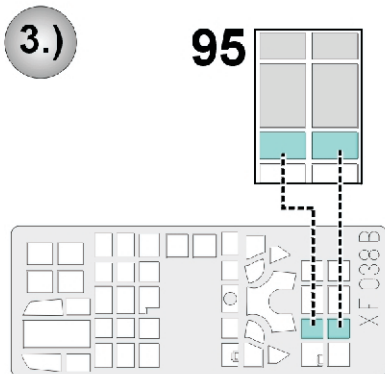

eduard
Express Mask

XF 038

Bf-110G

FOR Revell / Monogram 1/48 KIT