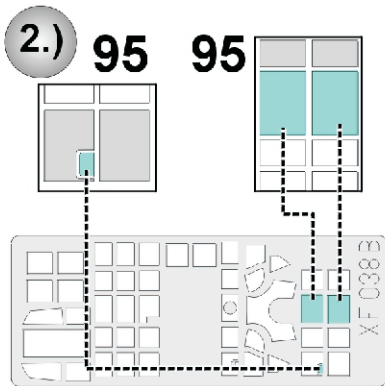

eduard
Express Mask

XF 038

Bf-110G

FOR Revell / Monogram 1/48 KIT