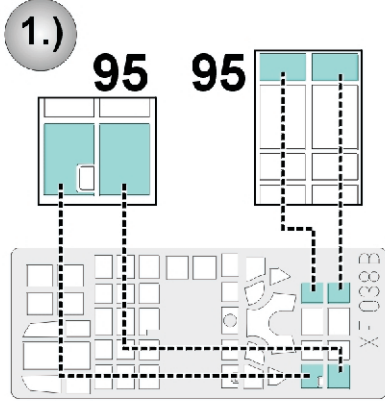

eduard
Express Mask

XF 038

Bf-110G

FOR Revell / Monogram 1/48 KIT