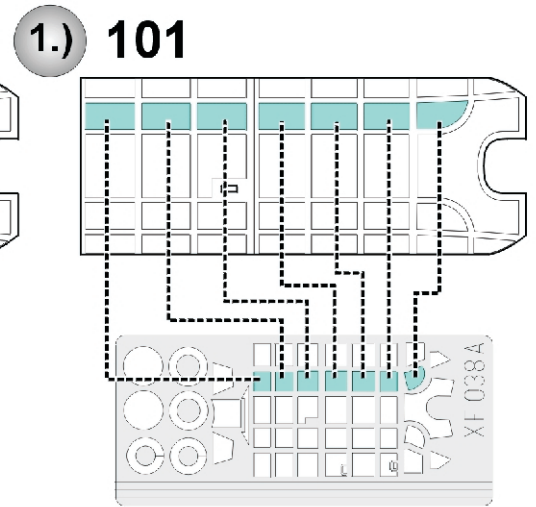

eduard
Express Mask

XF 038

Bf-110G

FOR Revell / Monogram 1/48 KIT