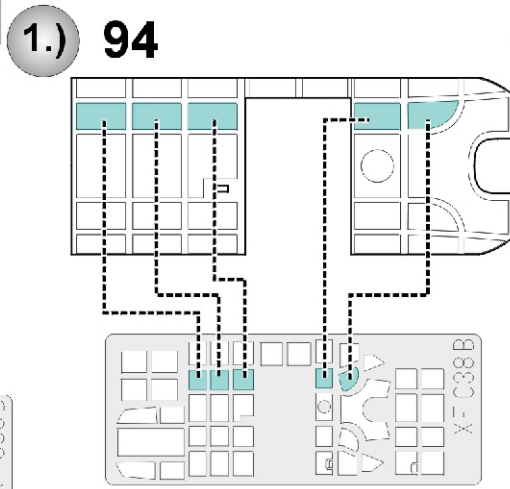

eduard
Express Mask

XF 038

Bf-110G

FOR Revell / Monogram 1/48 KIT