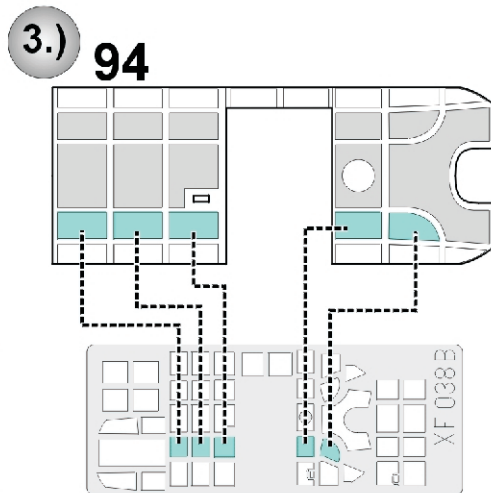

eduard
Express Mask

XF 038

Bf-110G

FOR Revell / Monogram 1/48 KIT