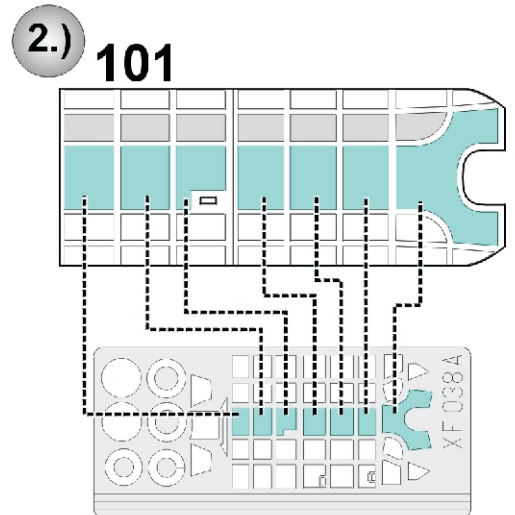

eduard
Express Mask

XF 038

Bf-110G

FOR Revell / Monogram 1/48 KIT