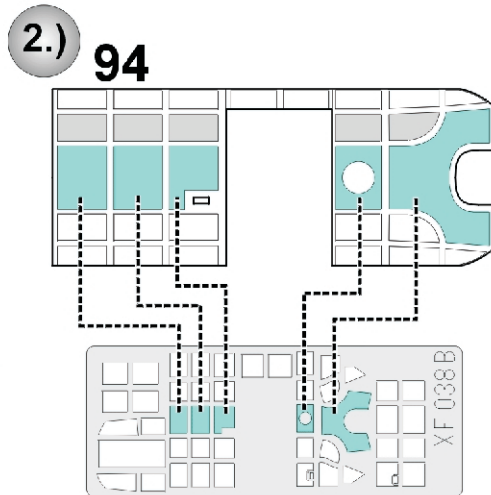

eduard
Express Mask

XF 038

Bf-110G

FOR Revell / Monogram 1/48 KIT