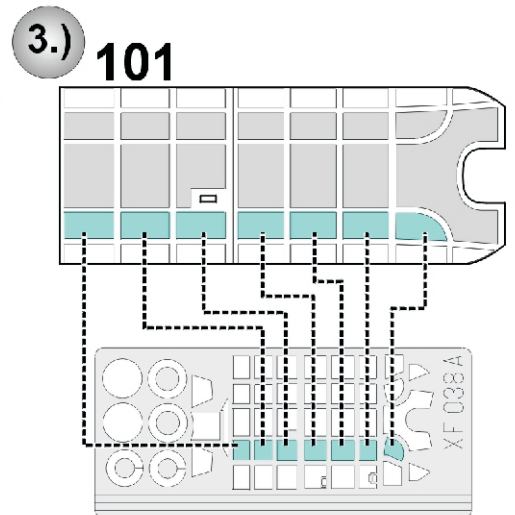

eduard
Express Mask

XF 038

Bf-110G

FOR Revell / Monogram 1/48 KIT