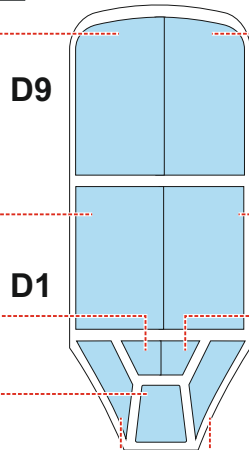

Yak-9T TFace

EX 975

for kit ZVEZDA

scale 1/48

OUTSIDE

D4

INSIDE