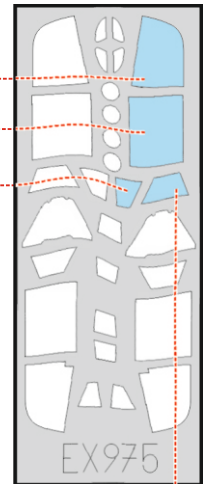

Yak-9T TFace

EX 975

for kit ZVEZDA

scale 1/48

OUTSIDE

D4

INSIDE