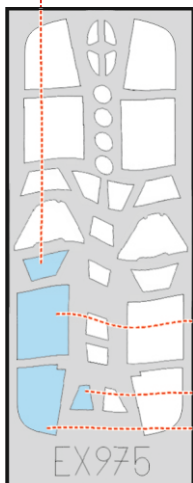

Yak-9T TFace

EX 975

for kit ZVEZDA

scale 1/48

OUTSIDE

D4

INSIDE