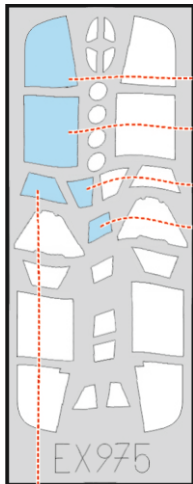

Yak-9T TFace

EX 975

for kit ZVEZDA

scale 1/48

OUTSIDE

D4

INSIDE