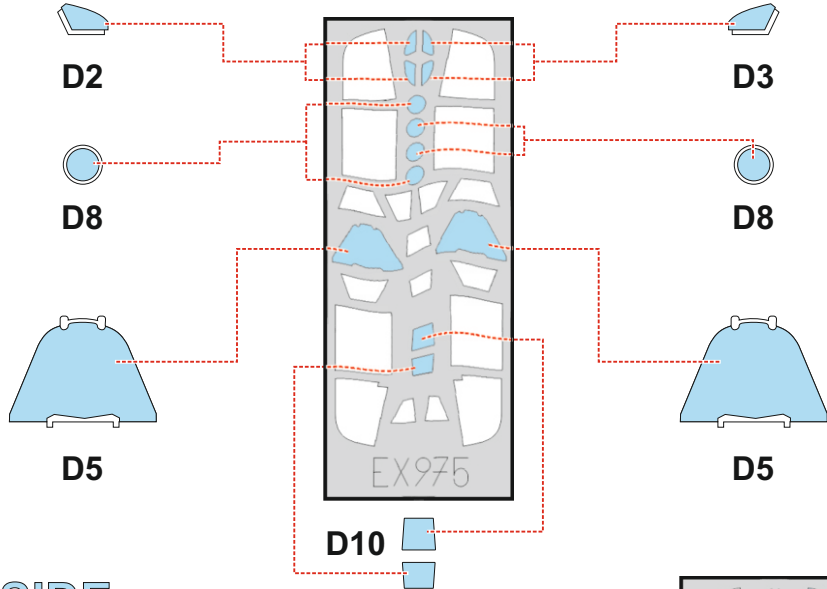

Yak-9T TFace

EX 975

for kit ZVEZDA

scale 1/48

OUTSIDE

D4

INSIDE