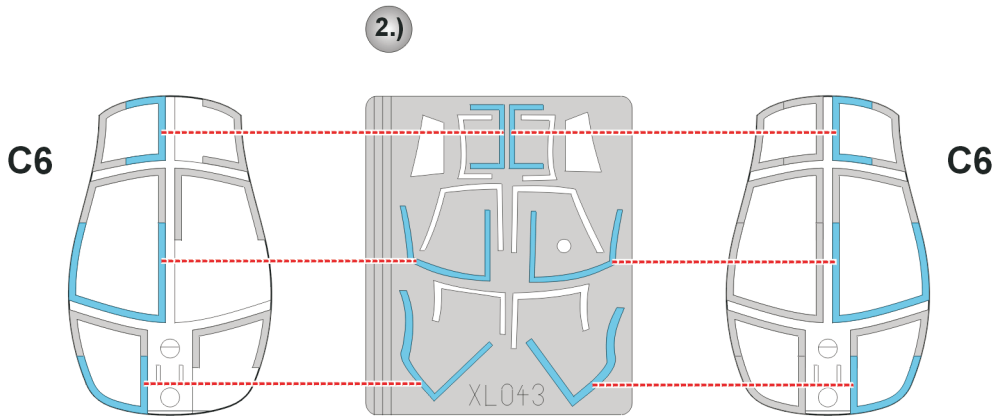

**eduard**  
**Express Mask**

**XL 043**

# OH-6 Cayuse

The die-cut mask for accurate canopy frame painting of the  
*Dragon 1/32 KIT*

3.)

**INTERIOR COLOR**

4.)

**CAMOUFLAGE COLOR**

**LIQUID MASK**