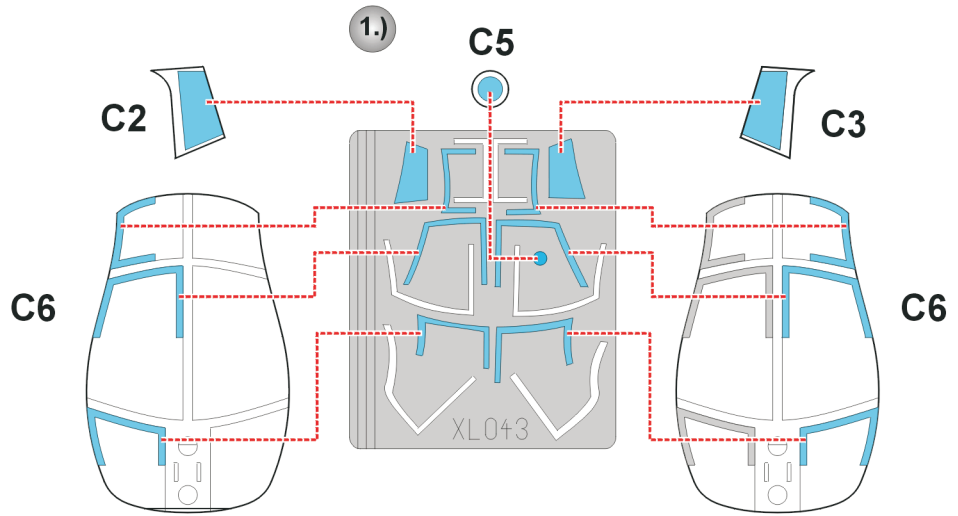

**eduard**  
**Express Mask**

**XL 043**

# OH-6 Cayuse

The die-cut mask for accurate canopy frame painting of the  
*Dragon 1/32 KIT*

3.)

**INTERIOR COLOR**

4.)

**CAMOUFLAGE COLOR**

**LIQUID MASK**