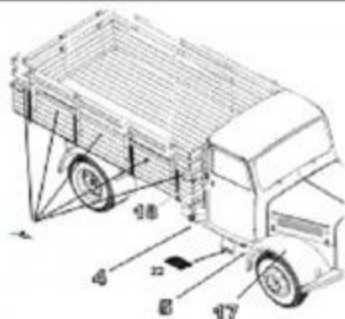

25

26

Bend

Glue

Optional

Remove

Do not glue

Use the abrasive

KHD A 3000

WWII German Army Truck (ICM model kit)

35035**1/35**

Photetched parts

Film parts

**35035**
<http://vmodels-art.com/>
vmodels2015@gmail.com