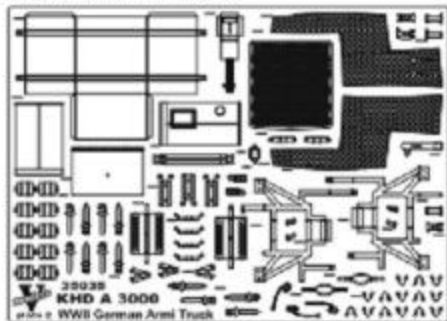

KHD A 3000

WWII German Army Truck (ICM model kit)

35035**1/35**

Photetched parts

Film parts

**35035**
<http://vmodels-art.com/>
vmodels2015@gmail.com