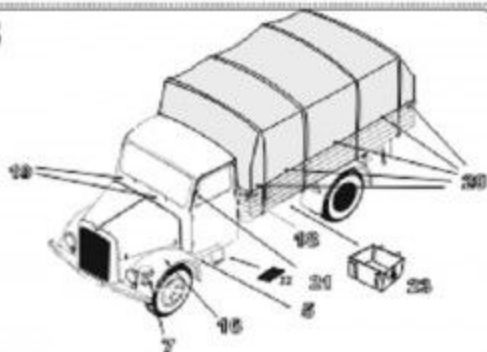

25

26

Bend

Glue

Optional

Remove

Do not glue

Use the abrasive

KHD A 3000

WWII German Army Truck (ICM model kit)

35035**1/35**

Photetched parts

Film parts

**35035**
<http://vmodels-art.com/>
vmodels2015@gmail.com