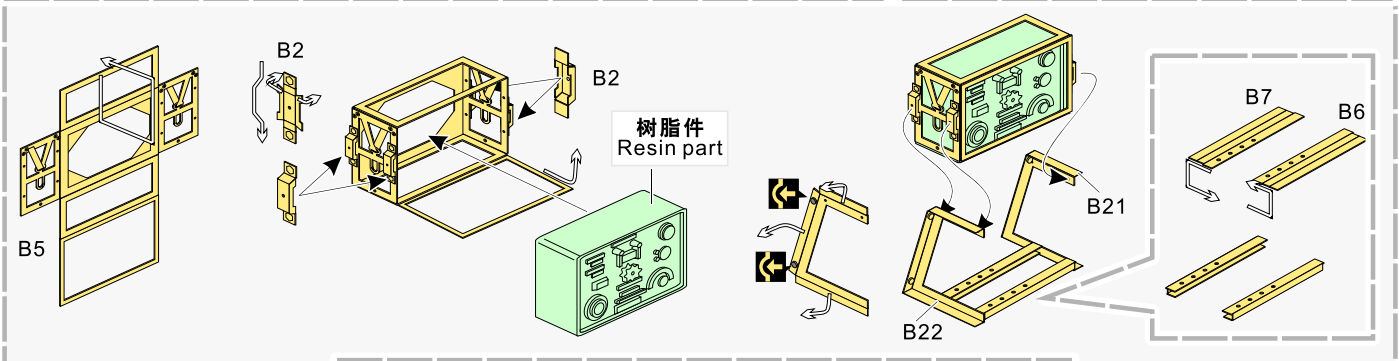

1/35 MILITARY MINIATURE VEHICLE UPGRADE SERIES PE35958