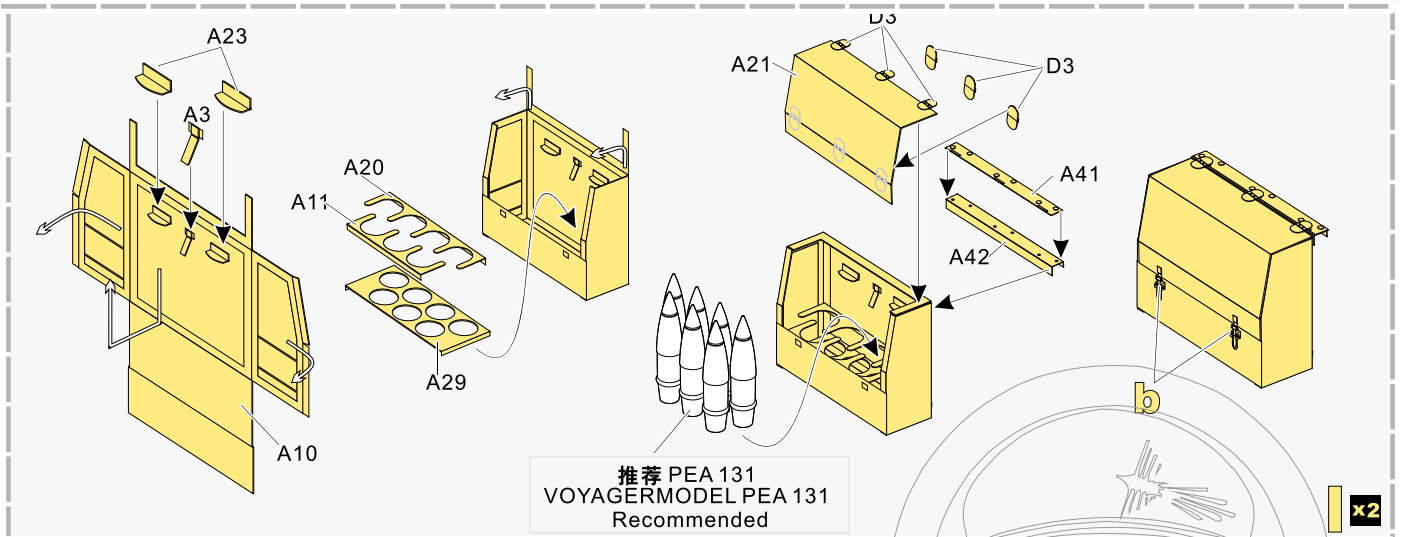

D29

D28

1/35 MILITARY MINIATURE VEHICLE UPGRADE SERIES PE35958

**VOYAGER
MODEL**

更多PE35958样品照片参考请扫一扫
MORE PICTUER OF PE 35958
REFERENCE SCAN HERE

1/35 MILITARY MINIATURE VEHICLE UPGRADE SERIES PE35958

1/35 MILITARY MINIATURE VEHICLE UPGRADE SERIES PE35958