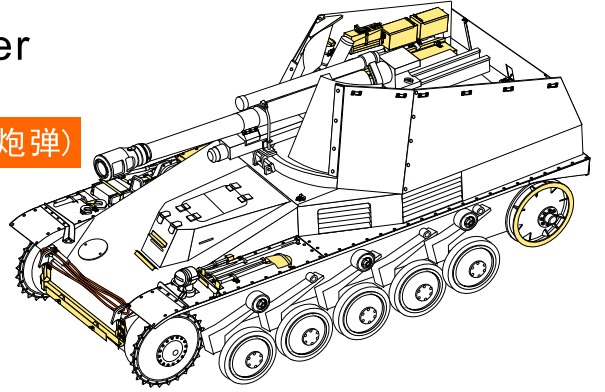

1/35 MILITARY MINIATURE VEHICLE UPGRADE SERIES PE35958

WWII German self-propelled howitzer Wespe basic

二战德军Sd. Kfz. 124 蜜蜂自行榴弹炮基本件(含炮弹)

[For TAMIYA 35200 35358]

推荐使用工具 RECOMMENDED TOOLS

快干胶 Super glue 尖嘴钳 Needle nose pliers 镊子 Tweezers 美工刀 Craft knife 笔钻 pin vice