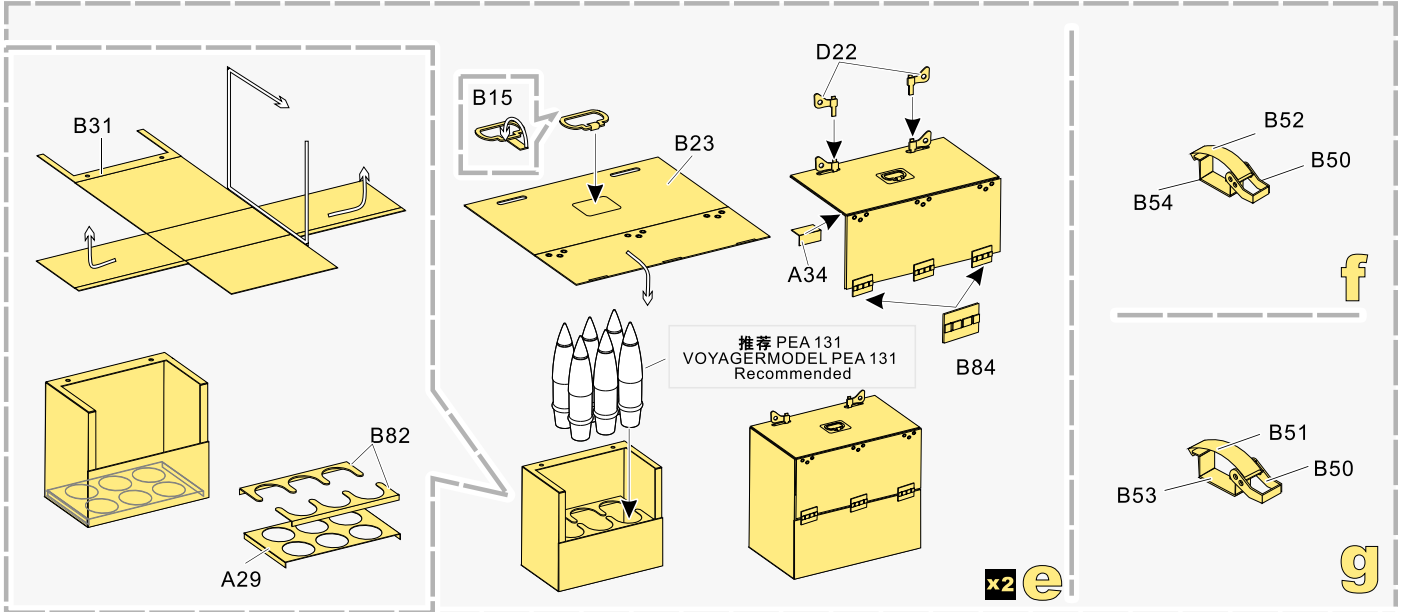

D29

D28

1/35 MILITARY MINIATURE VEHICLE UPGRADE SERIES PE35958

**VOYAGER
MODEL**

更多PE35958样品照片参考请扫一扫
MORE PICTUER OF PE 35958
REFERENCE SCAN HERE

1/35 MILITARY MINIATURE VEHICLE UPGRADE SERIES PE35958

1/35 MILITARY MINIATURE VEHICLE UPGRADE SERIES PE35958