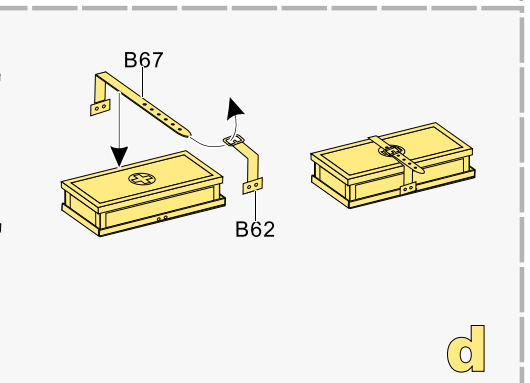

D29

D28

1/35 MILITARY MINIATURE VEHICLE UPGRADE SERIES PE35958

**VOYAGER
MODEL**

更多PE35958样品照片参考请扫一扫
MORE PICTUER OF PE 35958
REFERENCE SCAN HERE

1/35 MILITARY MINIATURE VEHICLE UPGRADE SERIES PE35958

1/35 MILITARY MINIATURE VEHICLE UPGRADE SERIES PE35958