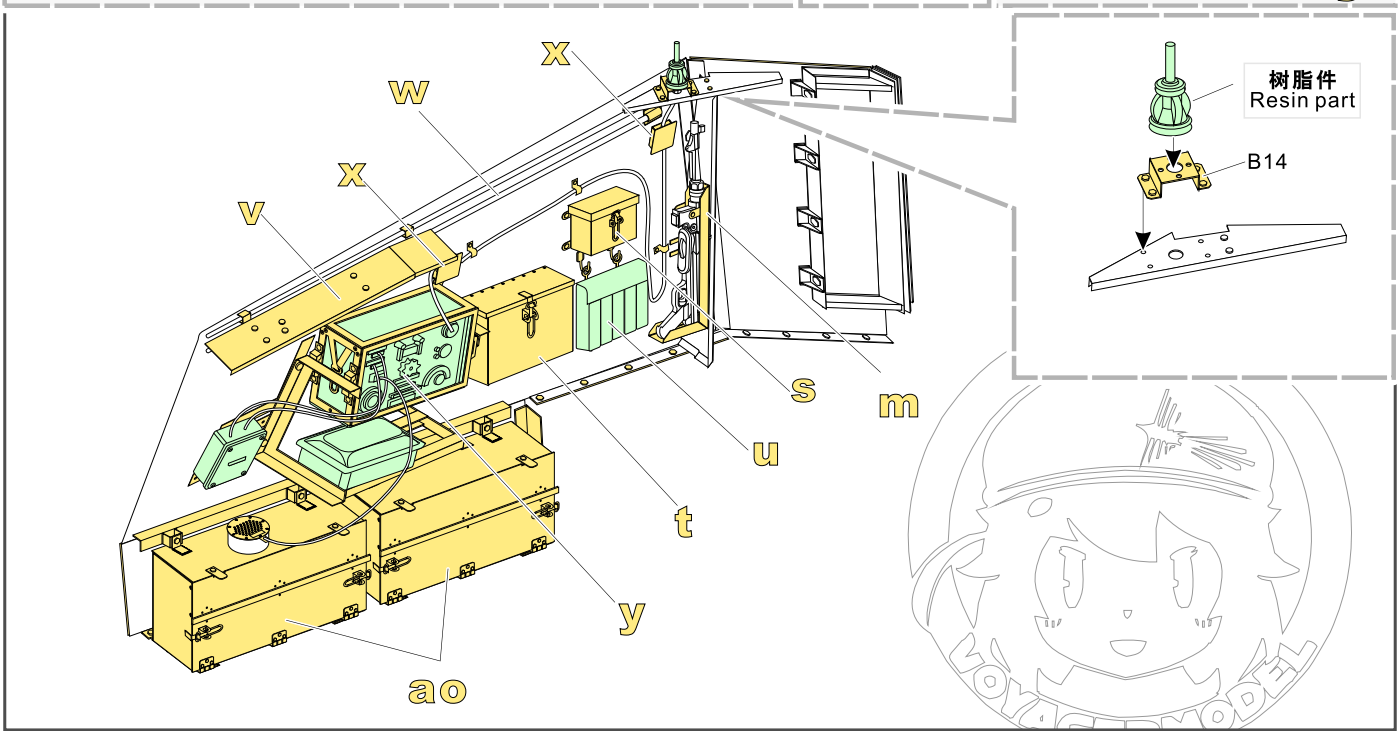

1/35 MILITARY MINIATURE VEHICLE UPGRADE SERIES PE35958