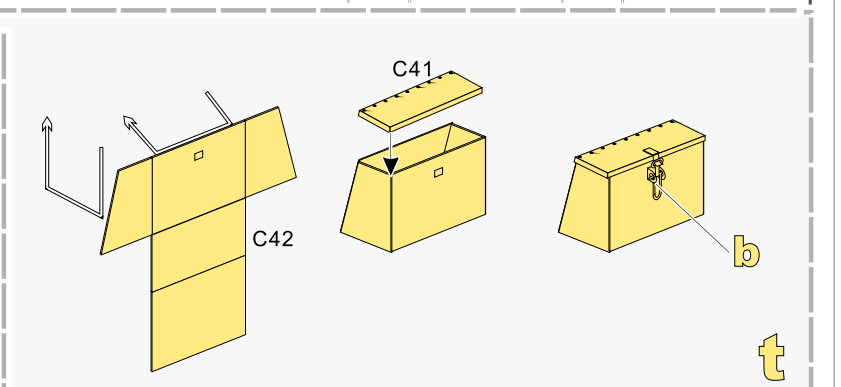

1/35 MILITARY MINIATURE VEHICLE UPGRADE SERIES PE35958