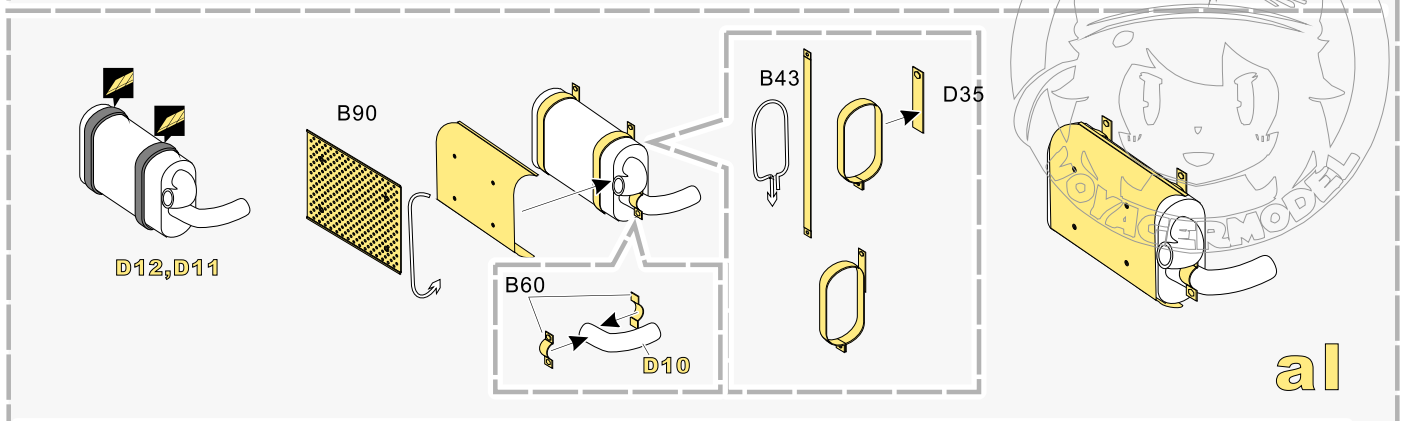

1/35 MILITARY MINIATURE VEHICLE UPGRADE SERIES PE35958