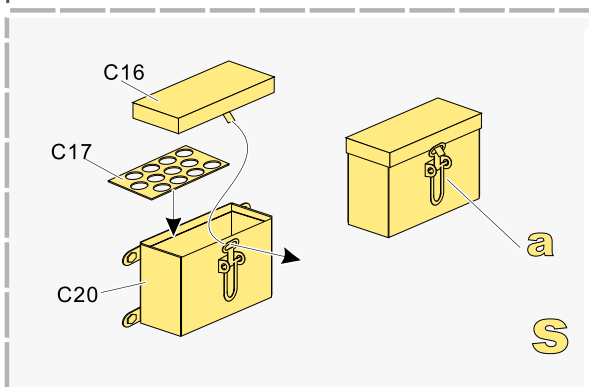

1/35 MILITARY MINIATURE VEHICLE UPGRADE SERIES PE35958