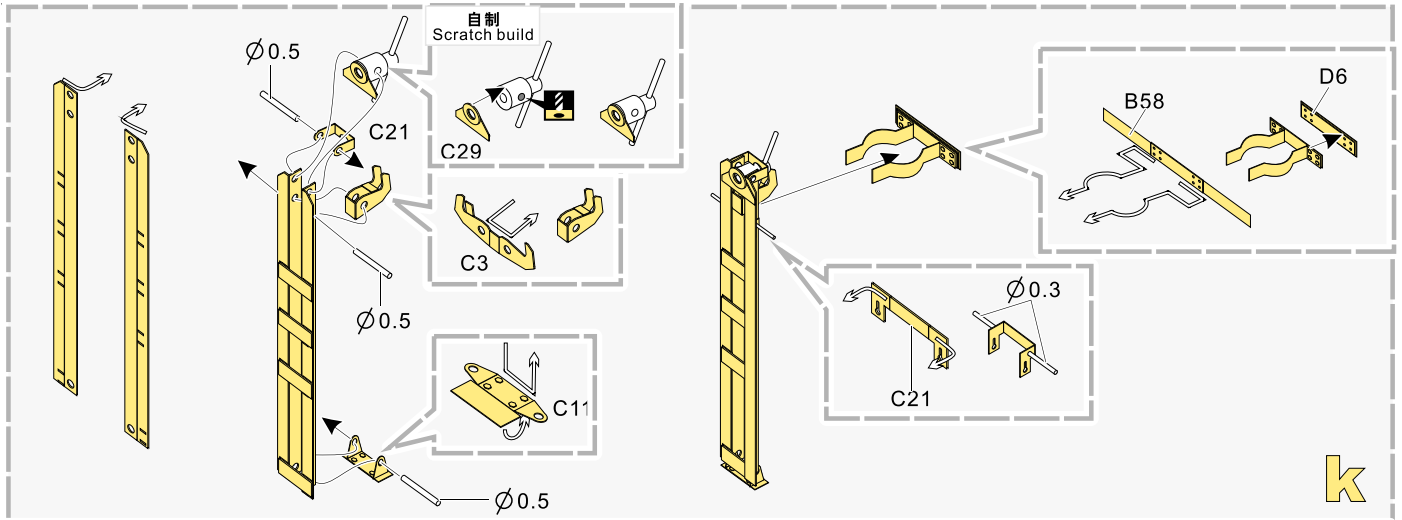

D29

D28

1/35 MILITARY MINIATURE VEHICLE UPGRADE SERIES PE35958

**VOYAGER
MODEL**

更多PE35958样品照片参考请扫一扫
MORE PICTUER OF PE 35958
REFERENCE SCAN HERE

1/35 MILITARY MINIATURE VEHICLE UPGRADE SERIES PE35958

1/35 MILITARY MINIATURE VEHICLE UPGRADE SERIES PE35958