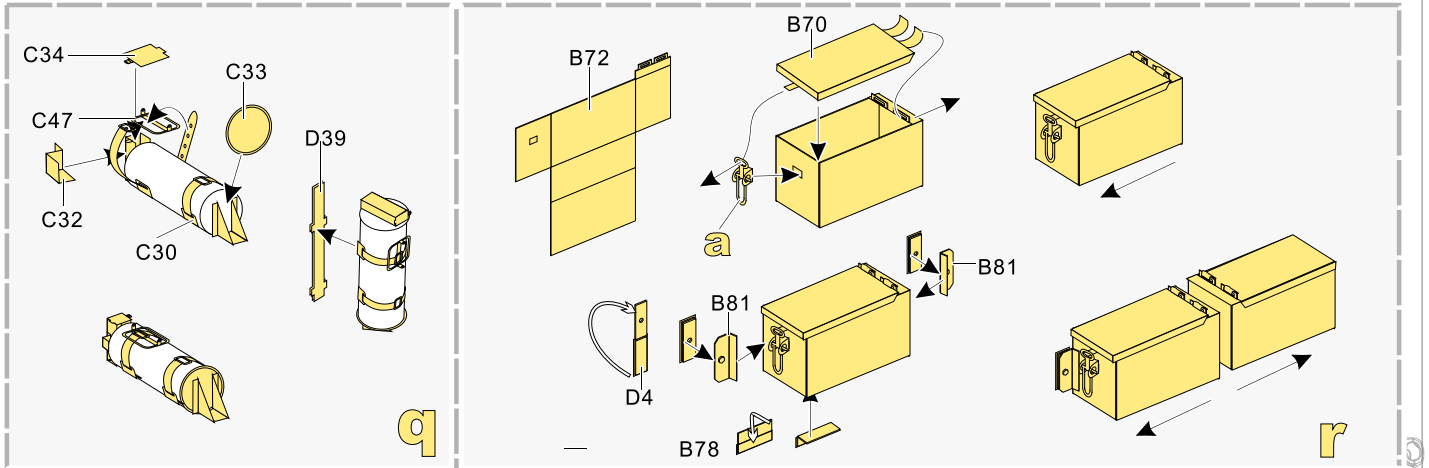

1/35 MILITARY MINIATURE VEHICLE UPGRADE SERIES PE35958