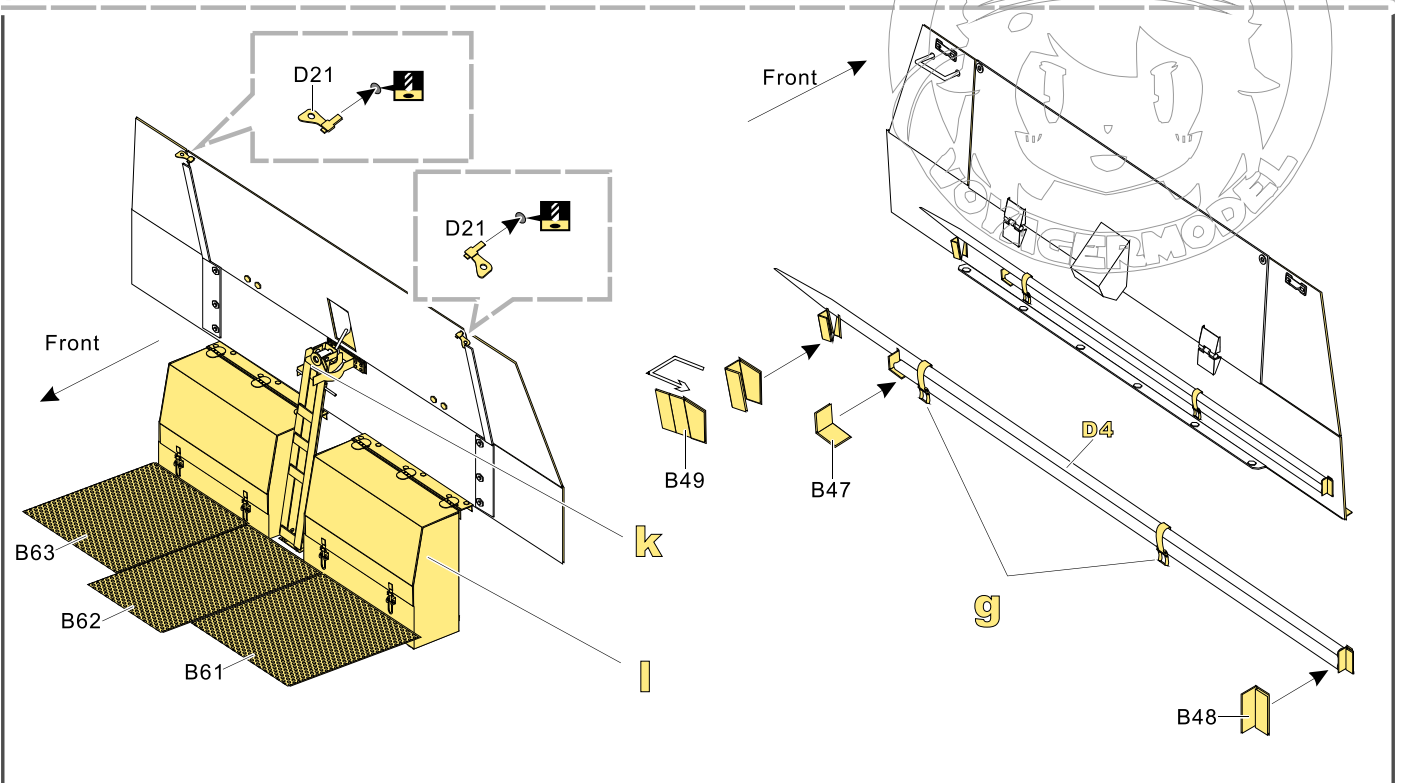

D29

D28

1/35 MILITARY MINIATURE VEHICLE UPGRADE SERIES PE35958

**VOYAGER
MODEL**

更多PE35958样品照片参考请扫一扫
MORE PICTUER OF PE 35958
REFERENCE SCAN HERE

1/35 MILITARY MINIATURE VEHICLE UPGRADE SERIES PE35958

1/35 MILITARY MINIATURE VEHICLE UPGRADE SERIES PE35958