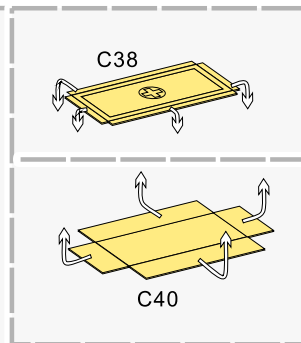

D29

D28

1/35 MILITARY MINIATURE VEHICLE UPGRADE SERIES PE35958

**VOYAGER
MODEL**

更多PE35958样品照片参考请扫一扫
MORE PICTUER OF PE 35958
REFERENCE SCAN HERE

1/35 MILITARY MINIATURE VEHICLE UPGRADE SERIES PE35958

1/35 MILITARY MINIATURE VEHICLE UPGRADE SERIES PE35958