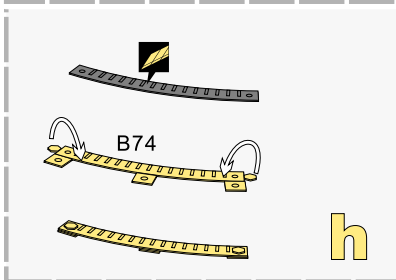

D29

D28

1/35 MILITARY MINIATURE VEHICLE UPGRADE SERIES PE35958

**VOYAGER
MODEL**

更多PE35958样品照片参考请扫一扫
MORE PICTUER OF PE 35958
REFERENCE SCAN HERE

1/35 MILITARY MINIATURE VEHICLE UPGRADE SERIES PE35958

1/35 MILITARY MINIATURE VEHICLE UPGRADE SERIES PE35958