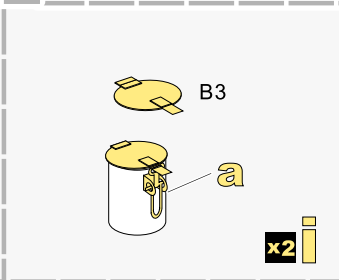

D29

D28

1/35 MILITARY MINIATURE VEHICLE UPGRADE SERIES PE35958

**VOYAGER
MODEL**

更多PE35958样品照片参考请扫一扫
MORE PICTUER OF PE 35958
REFERENCE SCAN HERE

1/35 MILITARY MINIATURE VEHICLE UPGRADE SERIES PE35958

1/35 MILITARY MINIATURE VEHICLE UPGRADE SERIES PE35958