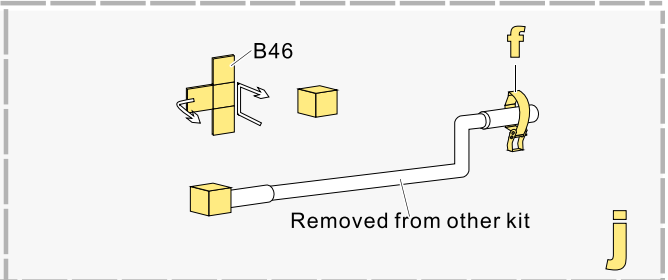

D29

D28

1/35 MILITARY MINIATURE VEHICLE UPGRADE SERIES PE35958

**VOYAGER
MODEL**

更多PE35958样品照片参考请扫一扫
MORE PICTUER OF PE 35958
REFERENCE SCAN HERE

1/35 MILITARY MINIATURE VEHICLE UPGRADE SERIES PE35958

1/35 MILITARY MINIATURE VEHICLE UPGRADE SERIES PE35958