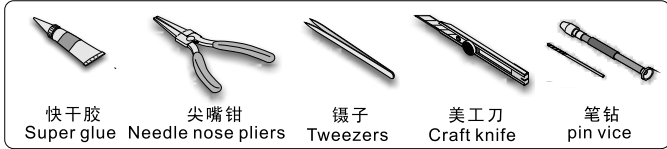

1/35 MILITARY MINIATURE VEHICLE UPGRADE SERIES PE35958

WWII German self-propelled howitzer Wespe basic

二战德军Sd. Kfz. 124 蜜蜂自行榴弹炮基本件(含炮弹)

[For TAMIYA 35200 35358]

推荐使用工具 RECOMMENDED TOOLS

快干胶 Super glue   尖嘴钳 Needle nose pliers   镊子 Tweezers   美工刀 Craft knife   笔钻 pin vice