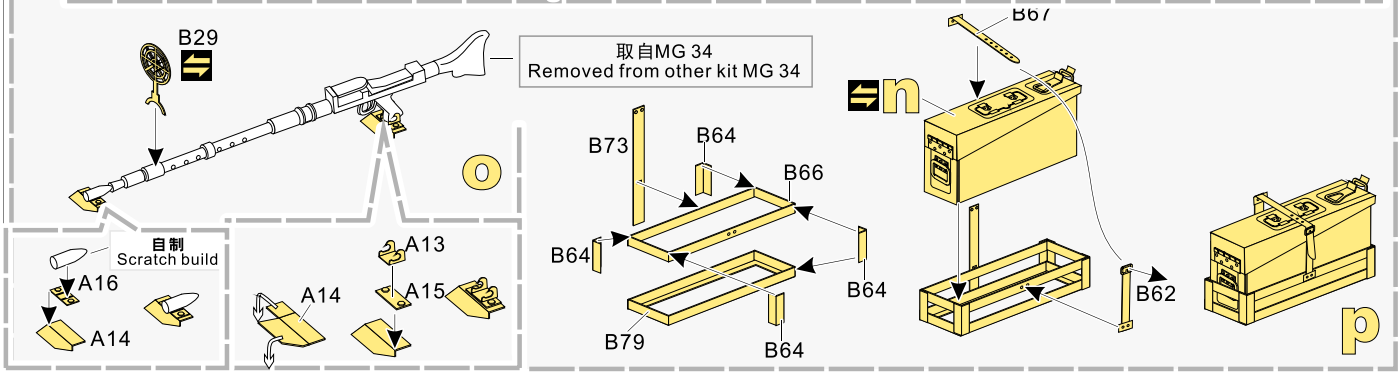

1/35 MILITARY MINIATURE VEHICLE UPGRADE SERIES PE35958