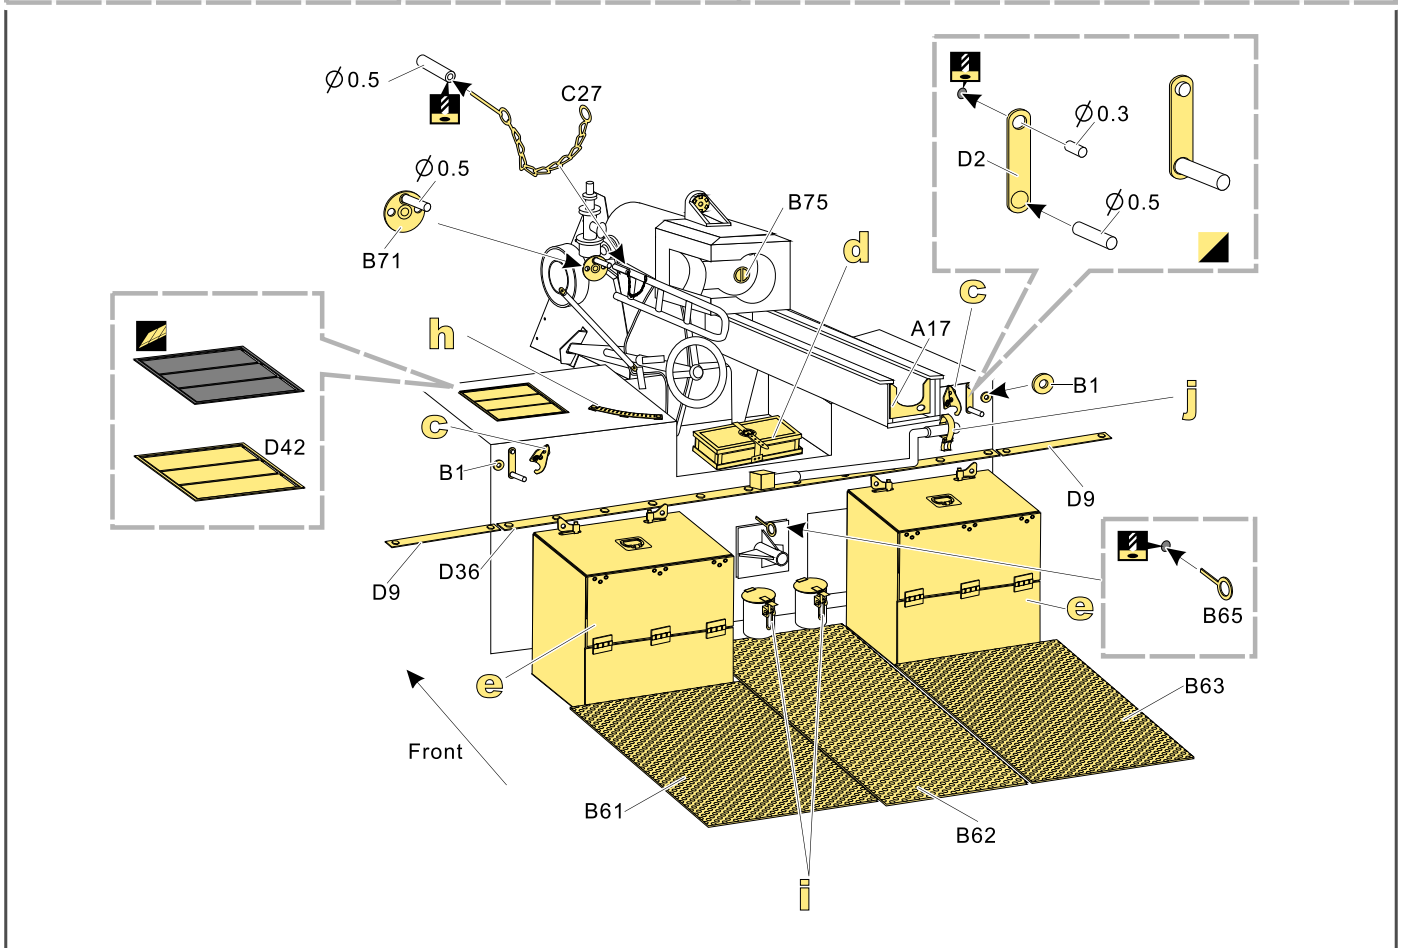

D29

D28

1/35 MILITARY MINIATURE VEHICLE UPGRADE SERIES PE35958

**VOYAGER
MODEL**

更多PE35958样品照片参考请扫一扫
MORE PICTUER OF PE 35958
REFERENCE SCAN HERE

1/35 MILITARY MINIATURE VEHICLE UPGRADE SERIES PE35958

1/35 MILITARY MINIATURE VEHICLE UPGRADE SERIES PE35958