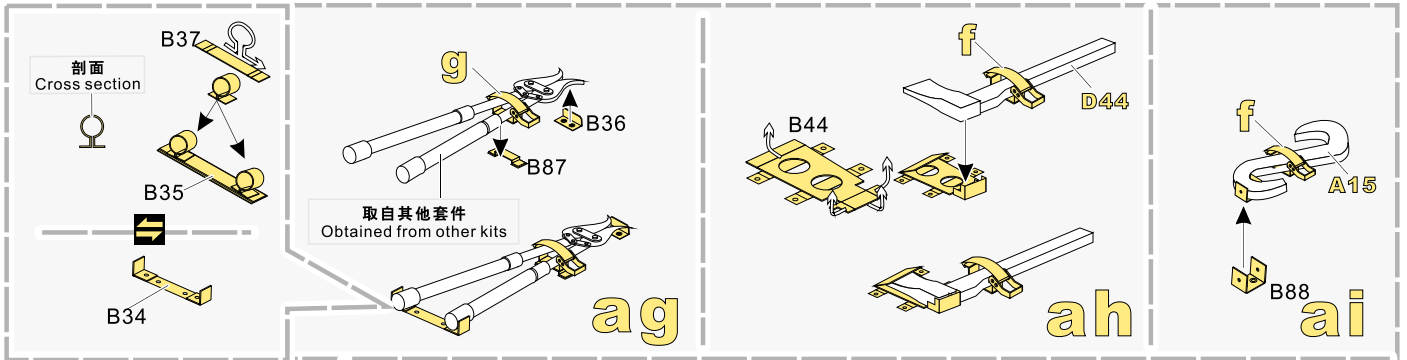

1/35 MILITARY MINIATURE VEHICLE UPGRADE SERIES PE35958