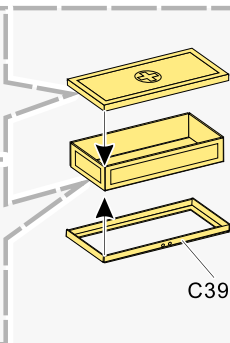

D29

D28

1/35 MILITARY MINIATURE VEHICLE UPGRADE SERIES PE35958

**VOYAGER
MODEL**

更多PE35958样品照片参考请扫一扫
MORE PICTUER OF PE 35958
REFERENCE SCAN HERE

1/35 MILITARY MINIATURE VEHICLE UPGRADE SERIES PE35958

1/35 MILITARY MINIATURE VEHICLE UPGRADE SERIES PE35958