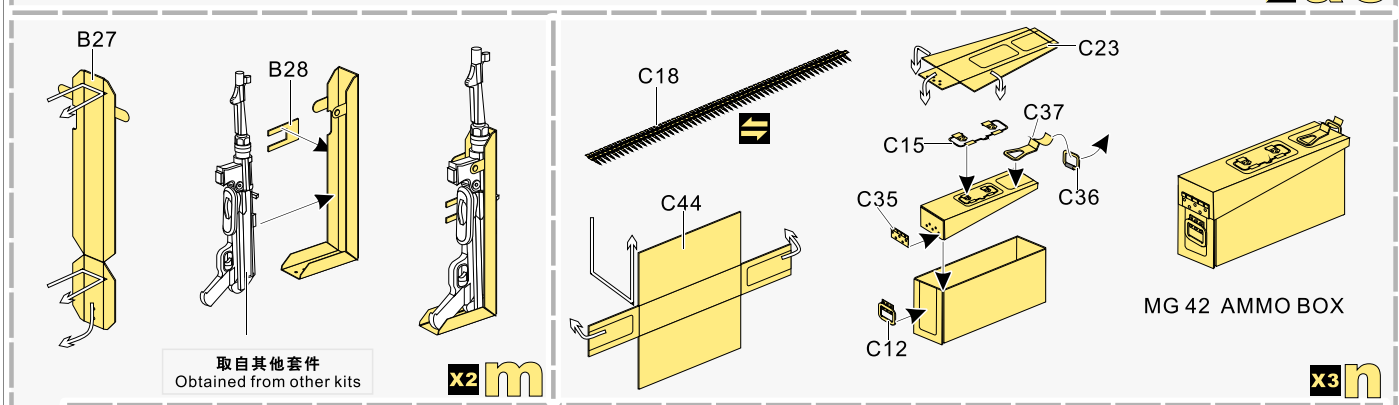

1/35 MILITARY MINIATURE VEHICLE UPGRADE SERIES PE35958