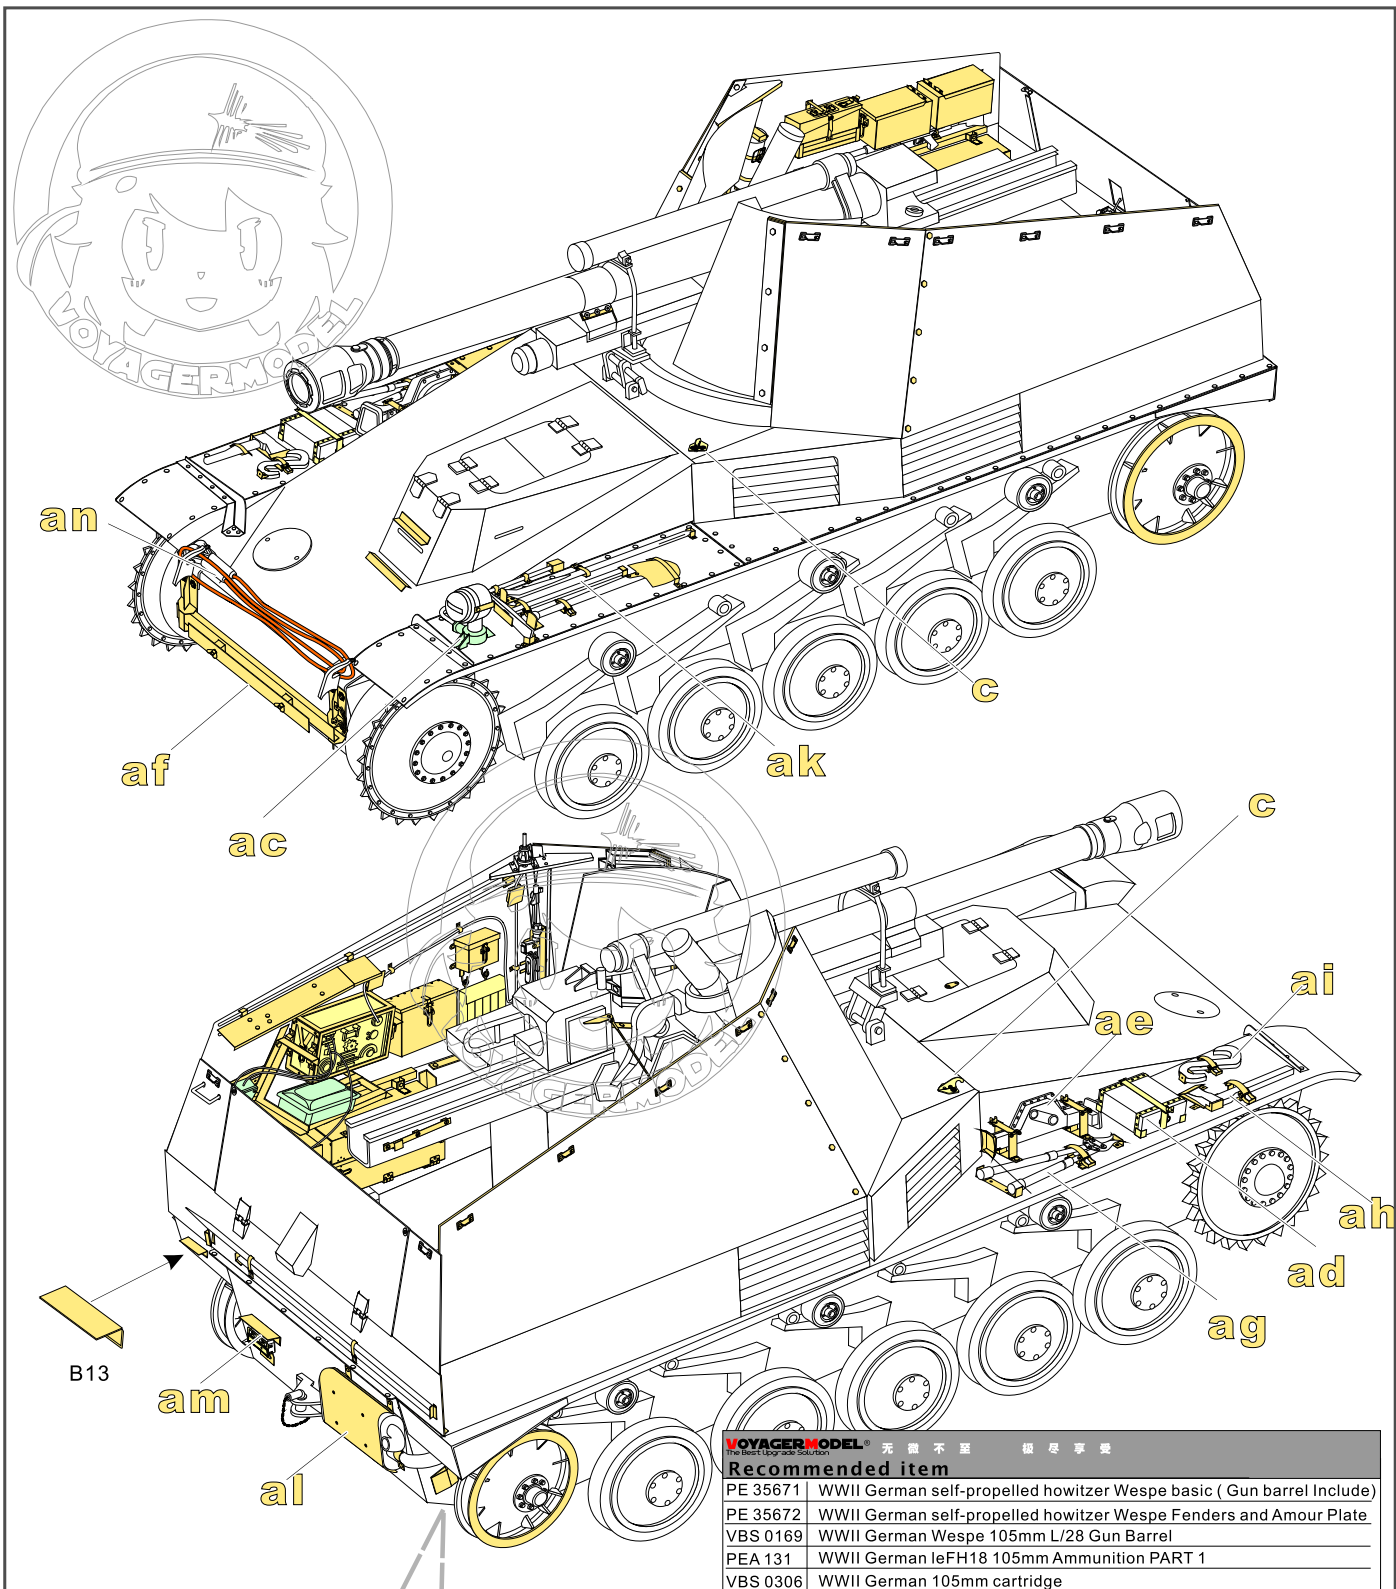

1/35 MILITARY MINIATURE VEHICLE UPGRADE SERIES PE35958

VOYAGERMODEL® 无微不至 极尽享受
The Best Upgrade Solution

Recommended item	
PE 35671	WWII German self-propelled howitzer Wespe basic (Gun barrel Include)
PE 35672	WWII German self-propelled howitzer Wespe Fenders and Amour Plate
VBS 0169	WWII German Wespe 105mm L/28 Gun Barrel
PEA 131	WWII German leFH18 105mm Ammunition PART 1
VBS 0306	WWII German 105mm cartridge