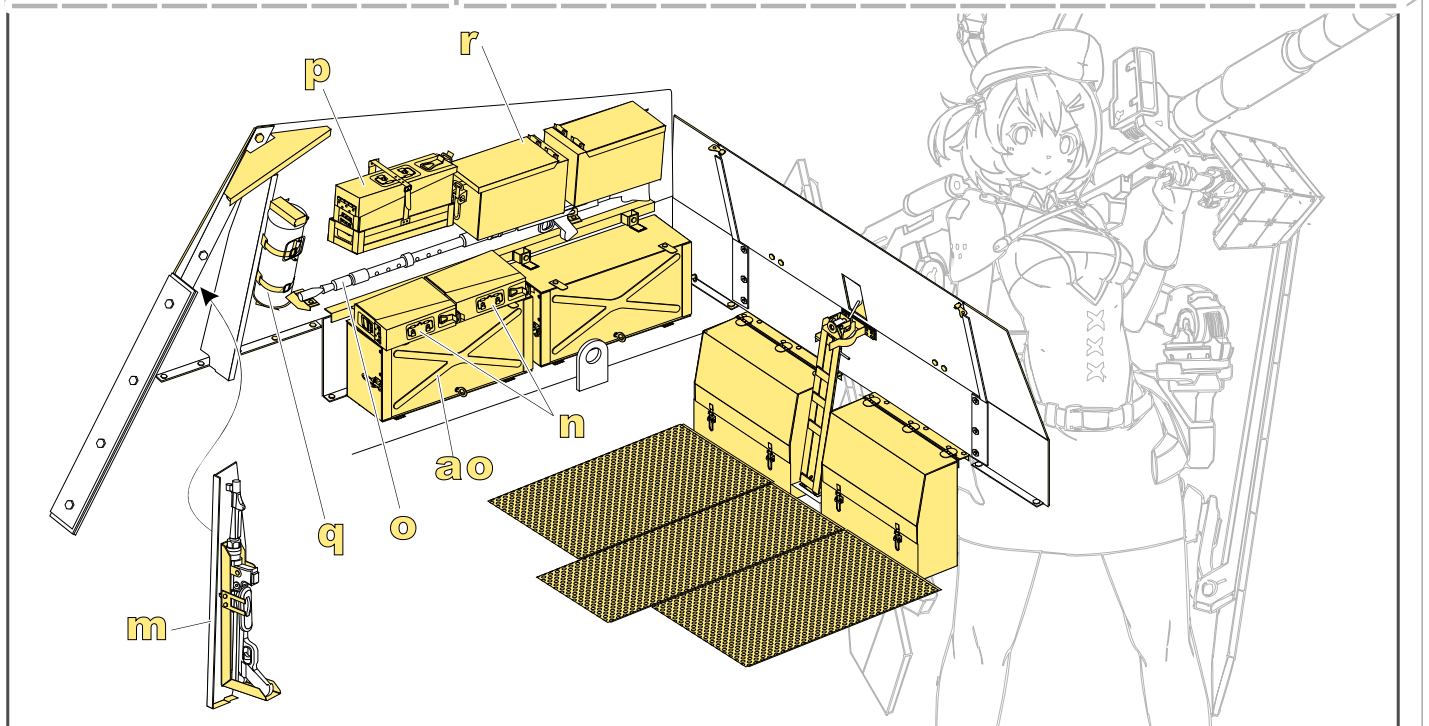

1/35 MILITARY MINIATURE VEHICLE UPGRADE SERIES PE35958