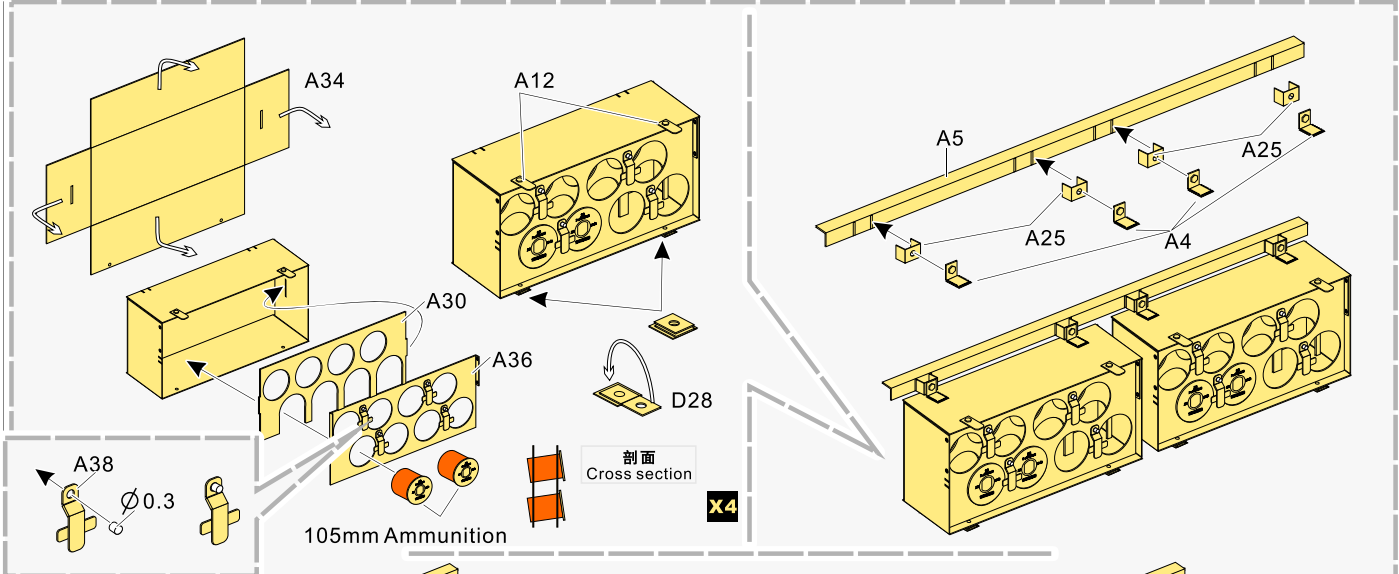

1/35 MILITARY MINIATURE VEHICLE UPGRADE SERIES PE35958