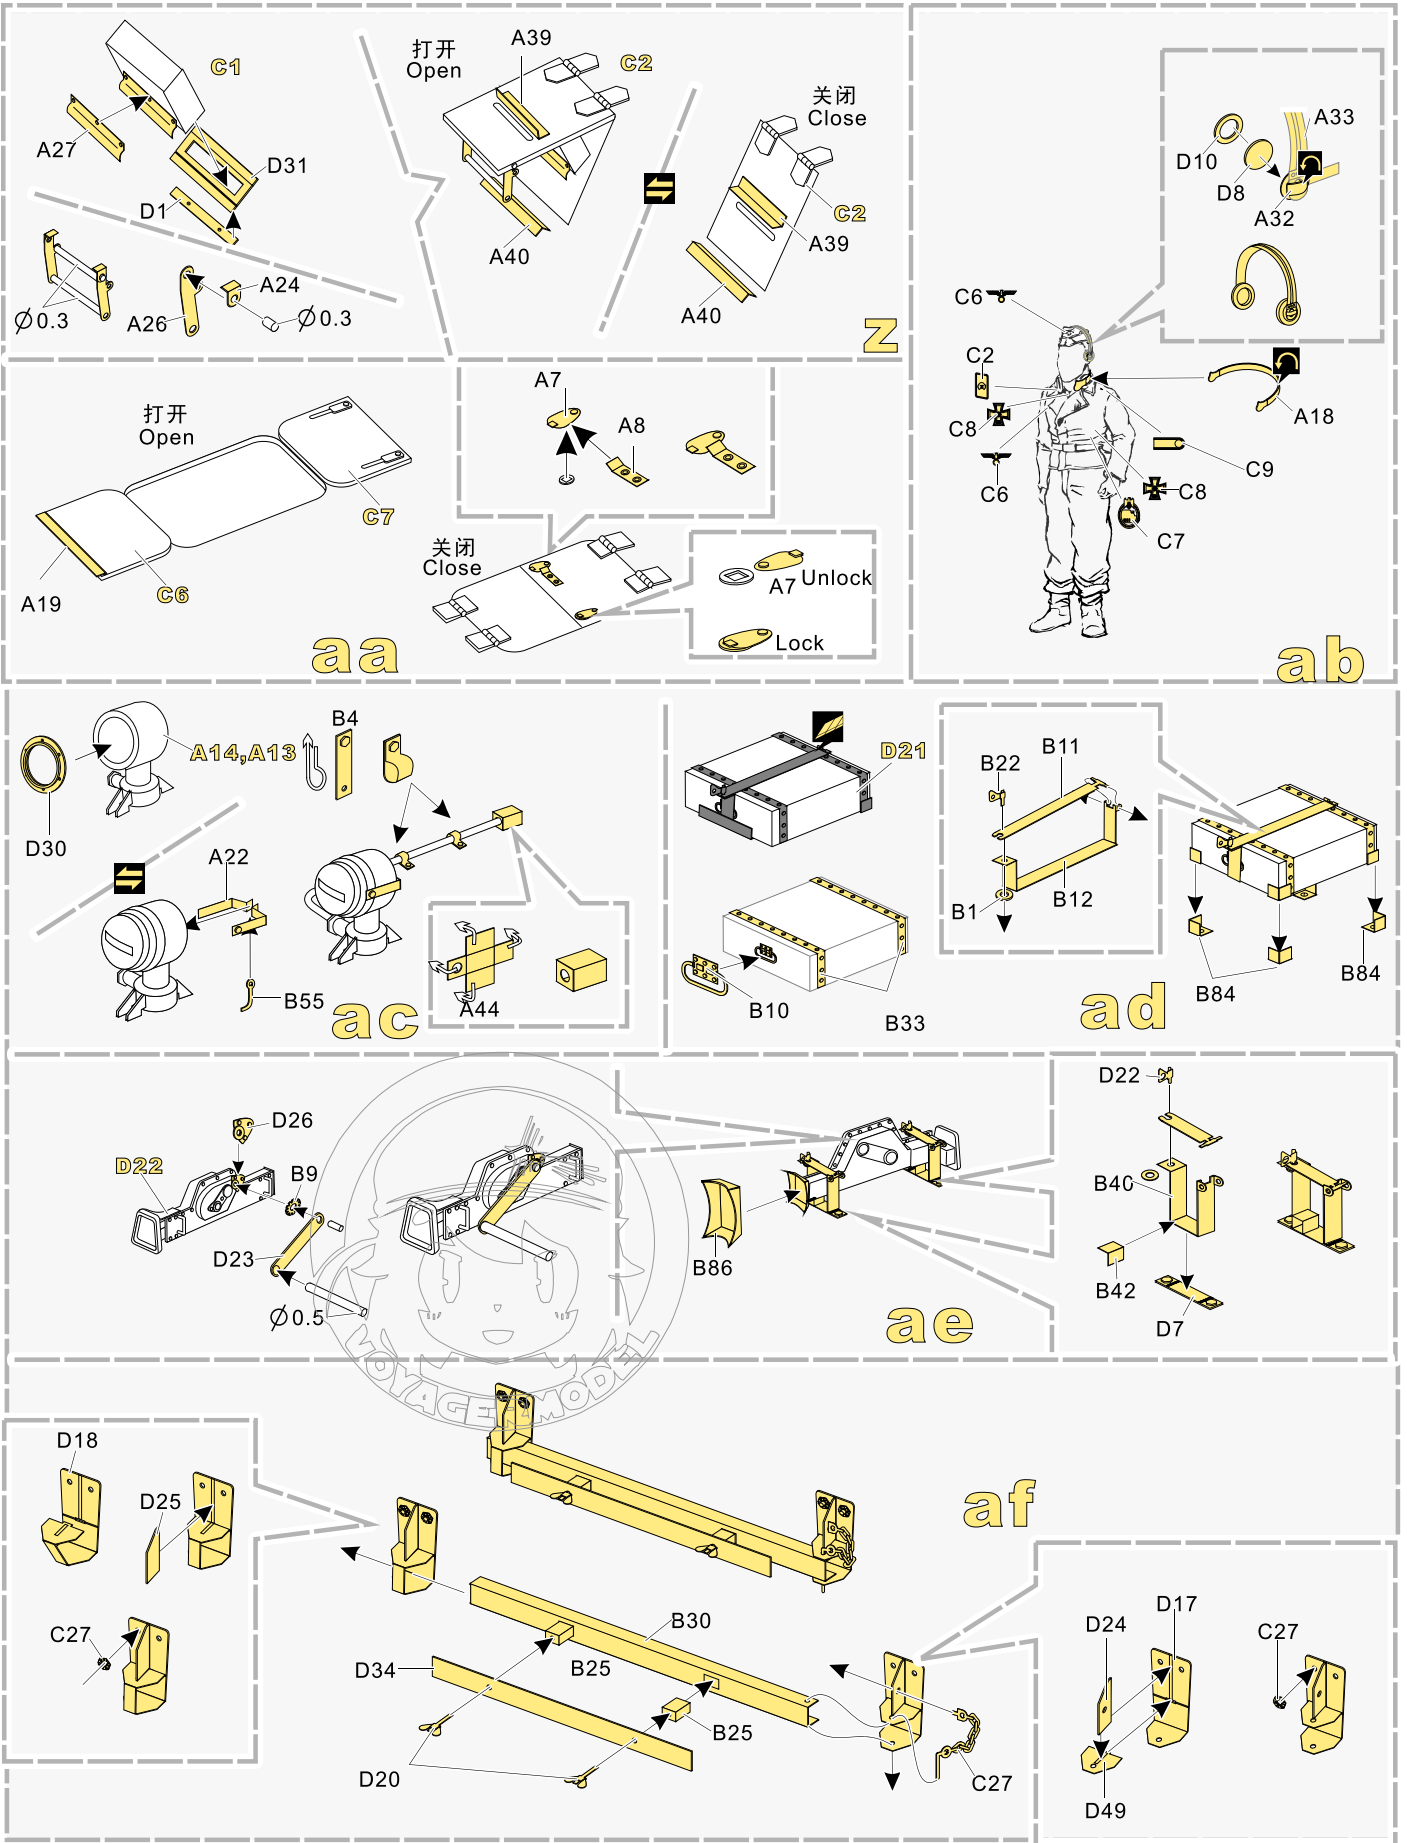

1/35 MILITARY MINIATURE VEHICLE UPGRADE SERIES PE35958