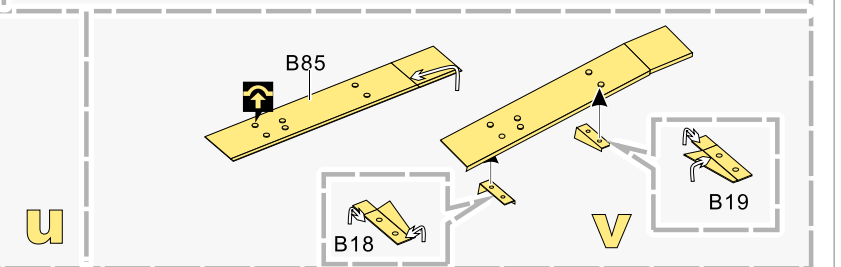

1/35 MILITARY MINIATURE VEHICLE UPGRADE SERIES PE35958