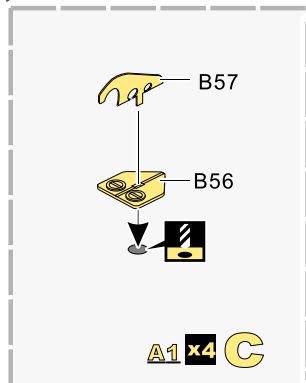

D29

D28

1/35 MILITARY MINIATURE VEHICLE UPGRADE SERIES PE35958

**VOYAGER
MODEL**

更多PE35958样品照片参考请扫一扫
MORE PICTUER OF PE 35958
REFERENCE SCAN HERE

1/35 MILITARY MINIATURE VEHICLE UPGRADE SERIES PE35958

1/35 MILITARY MINIATURE VEHICLE UPGRADE SERIES PE35958