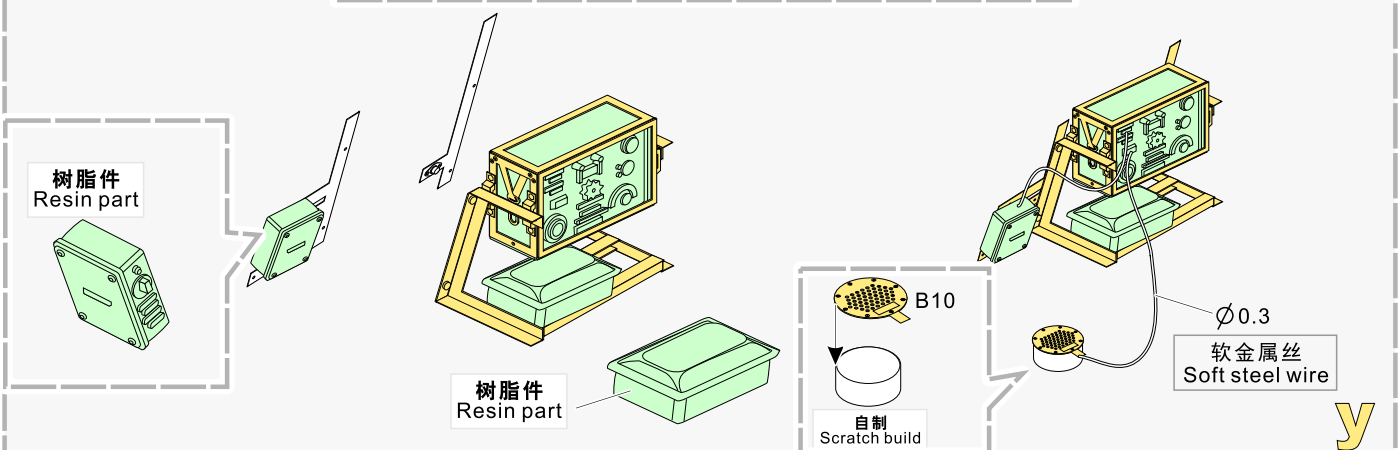

1/35 MILITARY MINIATURE VEHICLE UPGRADE SERIES PE35958