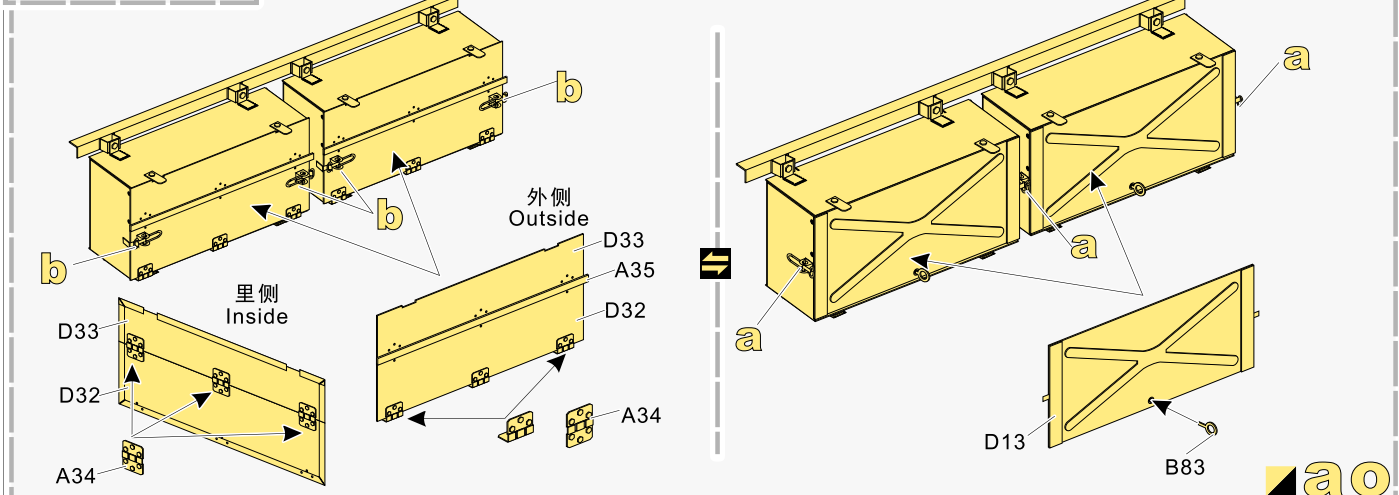

1/35 MILITARY MINIATURE VEHICLE UPGRADE SERIES PE35958