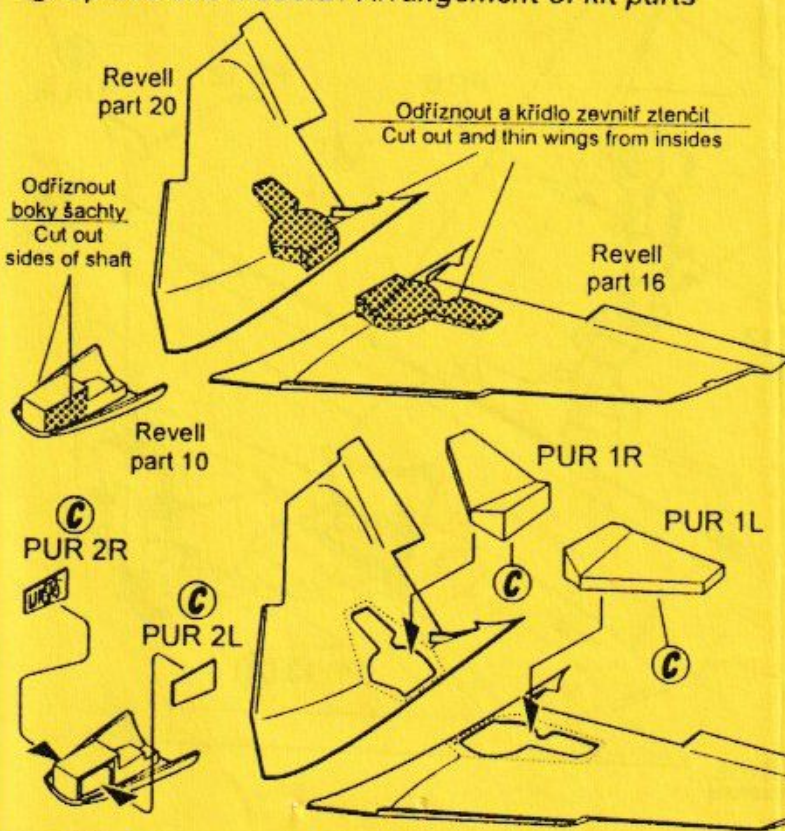

① Úprava dílů modelu / Arrangement of kit parts