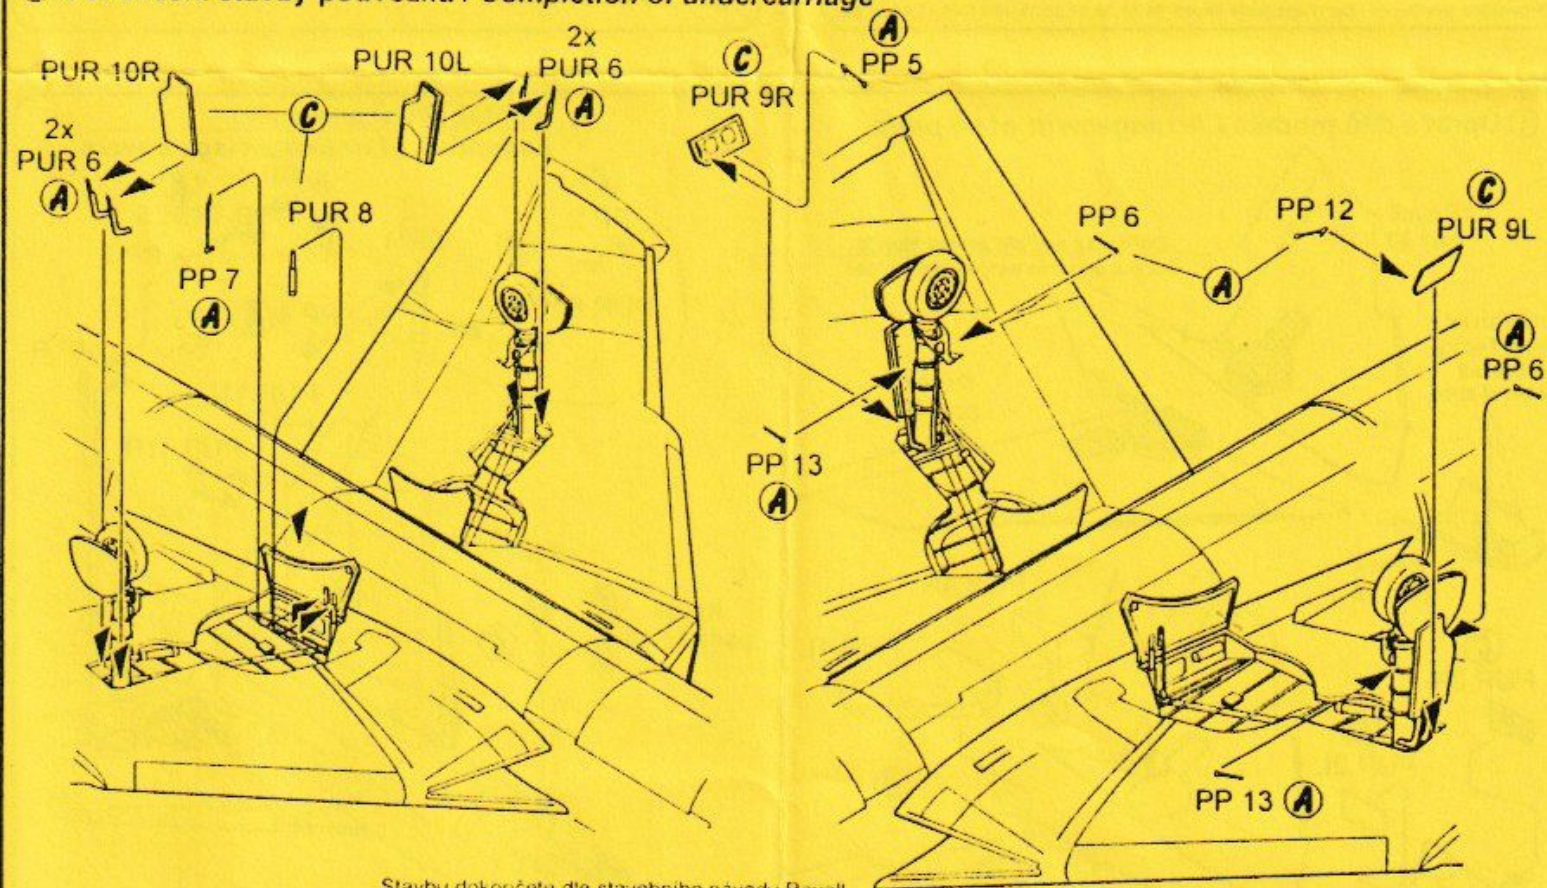

Parts slightly distorted and bended owing to temperature changes or due to material ageing can be straightened to requested shape by hot water or hot air jet (hair dryer). Wires and holes not included. This process can be repeated till result is entirely satisfactory. For best results gluing use cyanoacrylate glue. Contact areas ungrease is recommended before gluing.

③ Montáž detailů podvozku / Assembly undercarriage details

④ Dokončení stavby podvozku / Completion of undercarriage

Stavbu dokončete dle stavebního návodu Revell
Finish construction according to Revell instructions