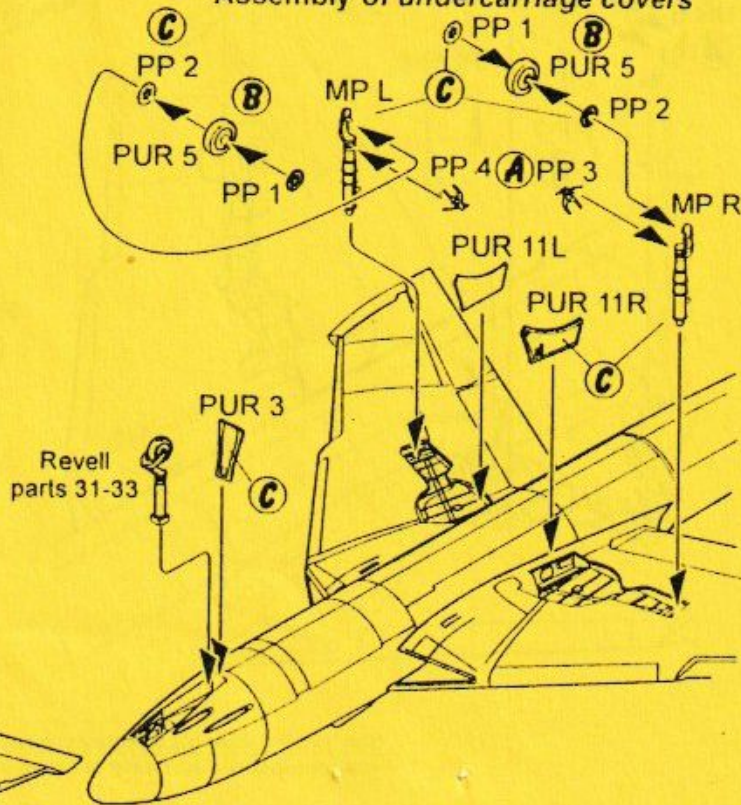

Parts slightly distorted and bended owing to temperature changes or due to material ageing can be straightened to requested shape by hot water or hot air jet (hair dryer). Wires and holes not included. This process can be repeated till result is entirely satisfactory. For best results gluing use cyanoacrylate glue. Contact areas ungrease is recommended before gluing.

BARVY / COLORS

HUMBROL

A	Tmavá šedá / Dark Grey	32
B	Černošedá / Black Grey	182
C	Hliník / Aluminium	56
D	Stříbrná / Silver	11

① Úprava dílů modelu / Arrangement of kit parts

② Montáž krytů podvozku / Assembly of undercarriage covers

③ Montáž detailů podvozku / Assembly undercarriage details

④ Dokončení stavby podvozku / Completion of undercarriage

Stavbu dokončete dle stavebního návodu Revell
Finish construction according to Revell instructions