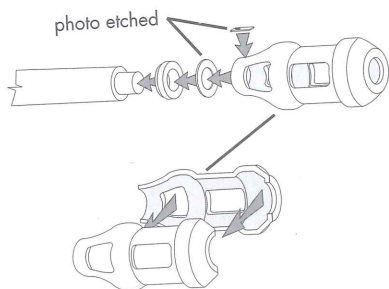

Instruction

Elefant Corporation Ltd.
Gen. R. Štefánika 12, 750 02 Přerov
tel./fax: 0641/20 91 75, e-mail: elefant@iol.cz

ELEFANT

Model Accessories

No.35.426G

75 mm StuK 40 L/48
for Stug. III G Final
Revell III G late kit

SCALE 1:35