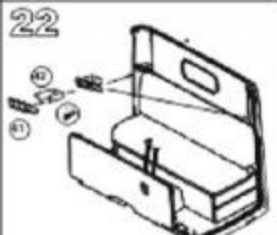

KHD S3000/SSM Maultier
WWII German Armv Truck (ICM® model kit)
35034

1/35

Photoetched parts

Film parts

<http://vmodels-art.com/>
 vmodels2015@gmail.com

10

11

12