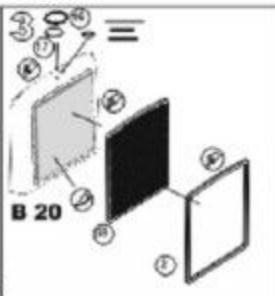

KHD S3000/SSM Maultier
WWII German Armv Truck (ICM® model kit)
35034

1/35

Photoetched parts

Film parts

<http://vmodels-art.com/>
 vmodels2015@gmail.com

10

11

12