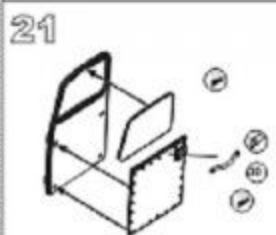

KHD S3000/SSM Maultier
WWII German Armv Truck (ICM® model kit)
35034

1/35

Photoetched parts

Film parts

<http://vmodels-art.com/>
 vmodels2015@gmail.com

10

11

12