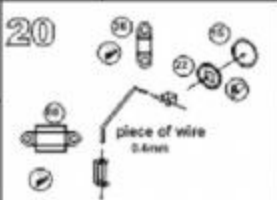

KHD S3000/SSM Maultier
WWII German Armv Truck (ICM® model kit)
35034

1/35

Photoetched parts

Film parts

<http://vmodels-art.com/>
 vmodels2015@gmail.com

10

11

12