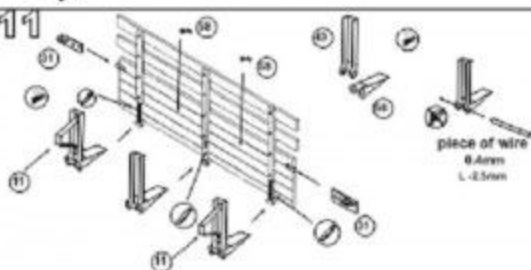

KHD S3000/SSM Maultier
WWII German Armv Truck (ICM® model kit)
35034

1/35

Photoetched parts

Film parts

<http://vmodels-art.com/>
 vmodels2015@gmail.com

10

11

12