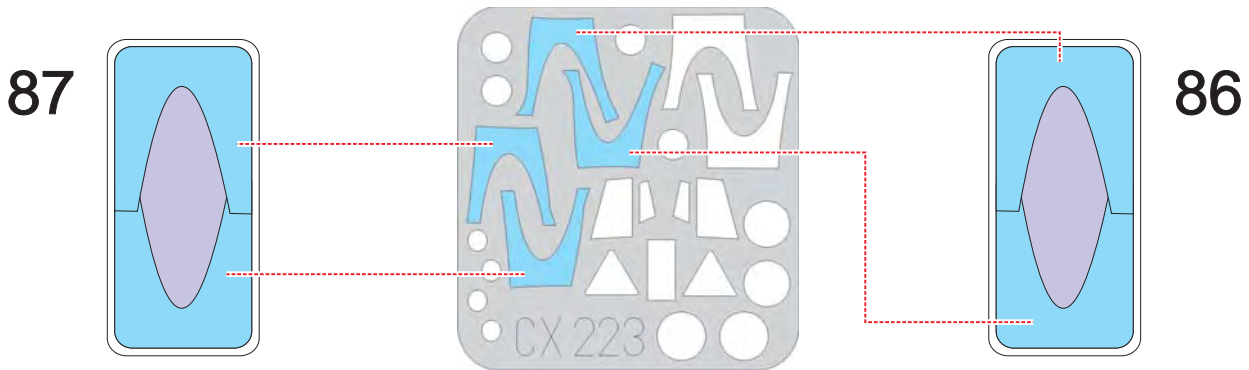

eduard
MASK

CX 223

Gannet AS.Mk.1/4 1/72

The die-cut mask for accurate canopy frame painting of the
Revell scale 1/72 KIT

LIQUID MASK ■