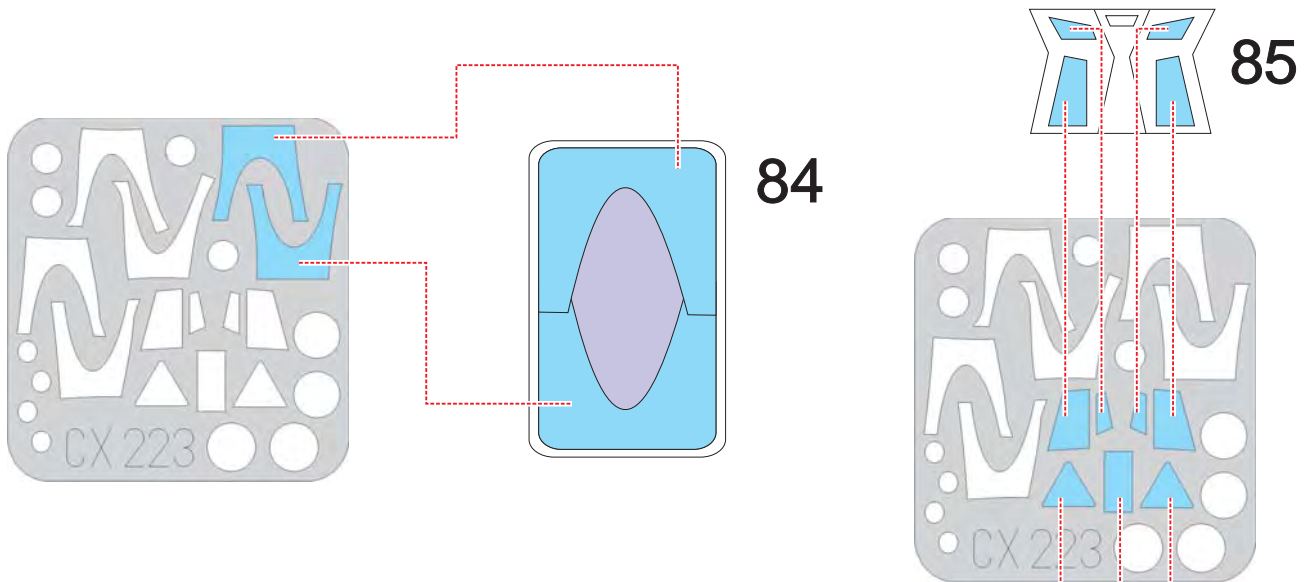

eduard
MASK

CX 223

Gannet AS.Mk.1/4 1/72

The die-cut mask for accurate canopy frame painting of the
Revell scale 1/72 KIT

LIQUID MASK ■