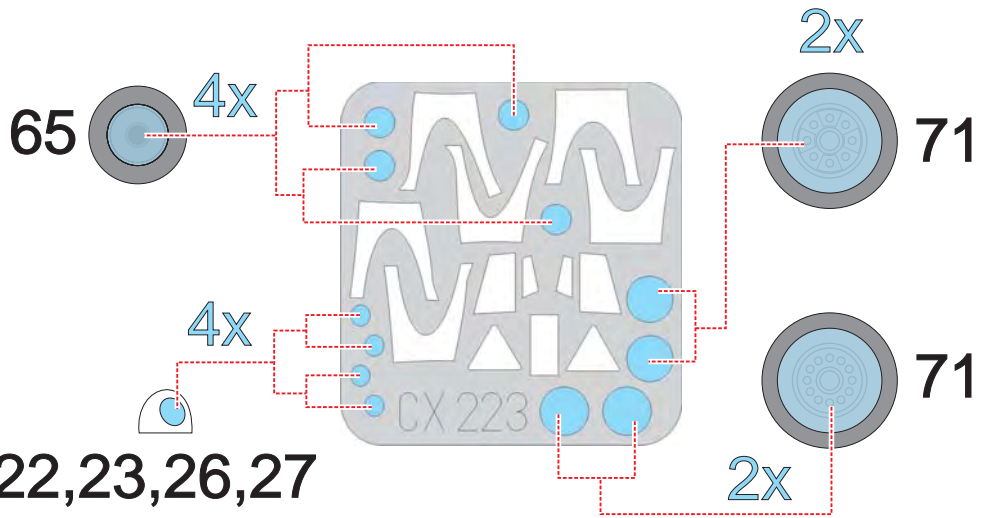

eduard
MASK

CX 223

Gannet AS.Mk.1/4 1/72

The die-cut mask for accurate canopy frame painting of the
Revell scale 1/72 KIT

LIQUID MASK ■