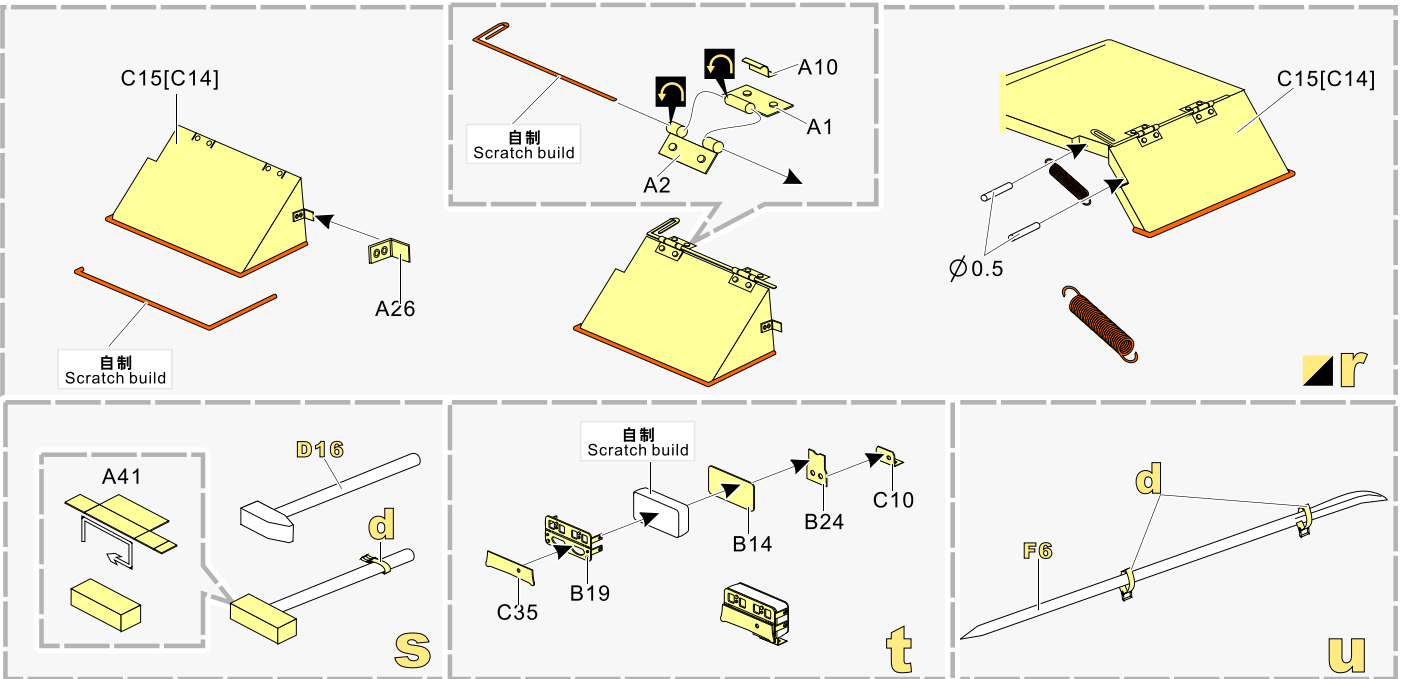

**剖面 Cross section**

**k** **l**

**m**

**n** **o**

1/35 MILITARY MINIATURE VEHICLE UPGRADE SERIES PE35932

1/35 MILITARY MINIATURE VEHICLE UPGRADE SERIES PE35932

**VOYAGERMODEL®** 无微不至 极尽享受  
The Best Upgrade Solution