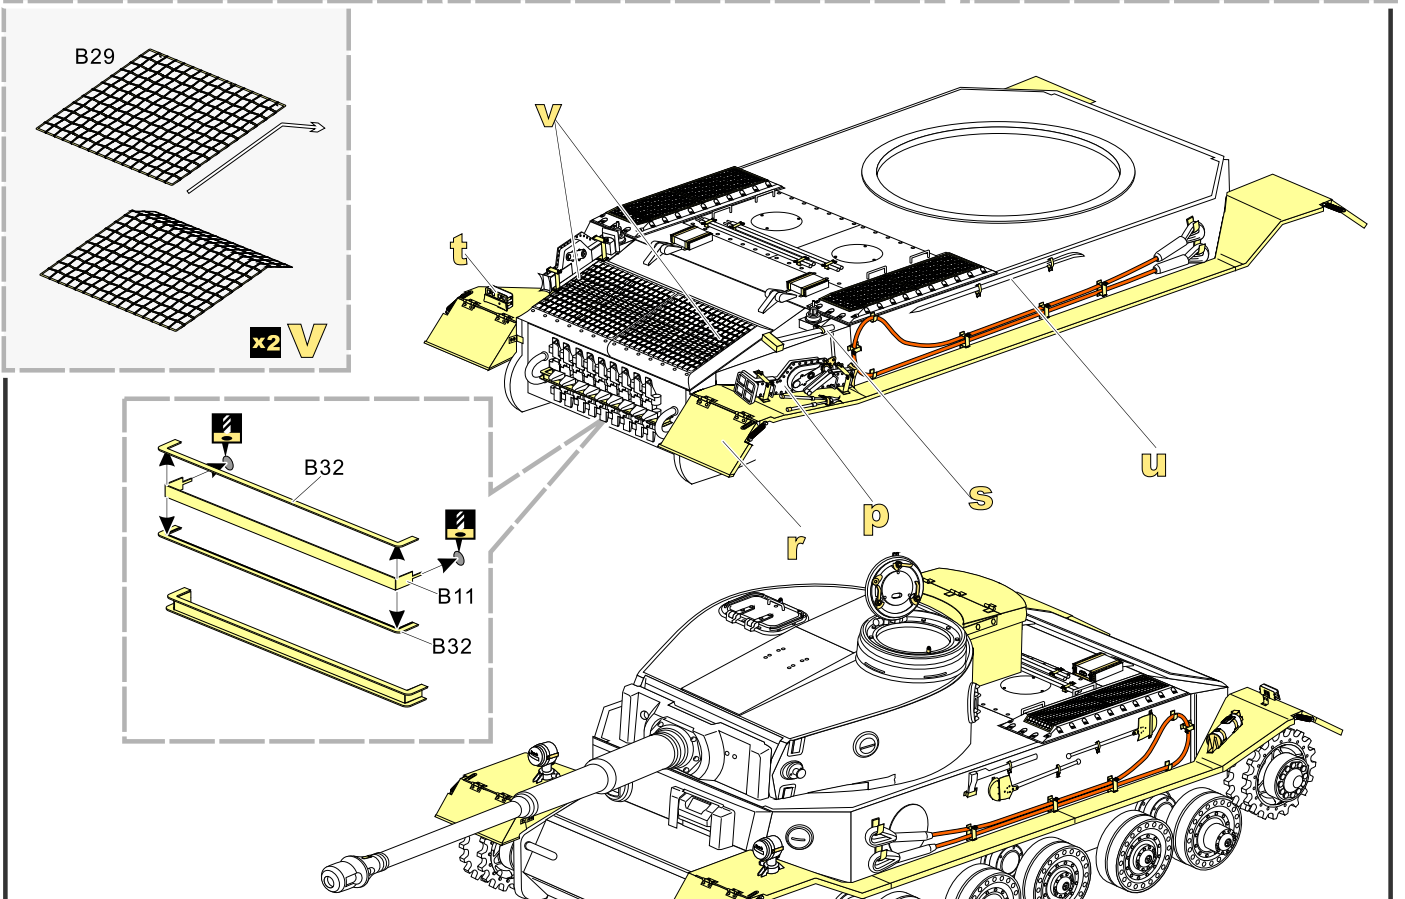

**剖面 Cross section**

**k** **l**

**m**

**n** **o**

1/35 MILITARY MINIATURE VEHICLE UPGRADE SERIES PE35932

1/35 MILITARY MINIATURE VEHICLE UPGRADE SERIES PE35932

**VOYAGERMODEL®** 无微不至 极尽享受  
The Best Upgrade Solution