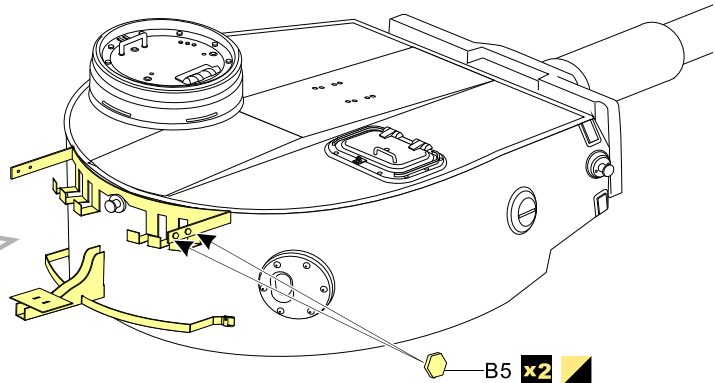

推荐 VBS0105
VOYAGERMODEL VBS0105
Recommended