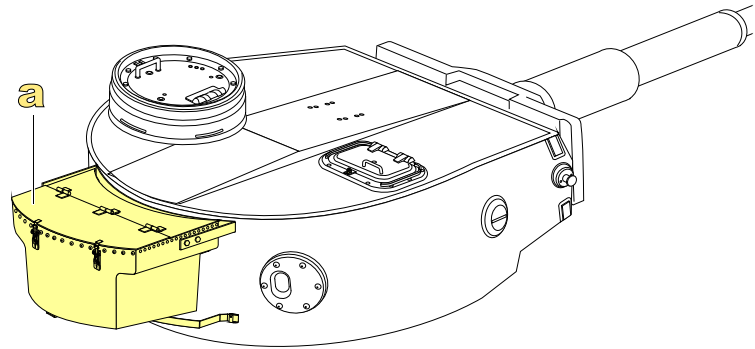

推荐 VBS0105
VOYAGERMODEL VBS0105
Recommended