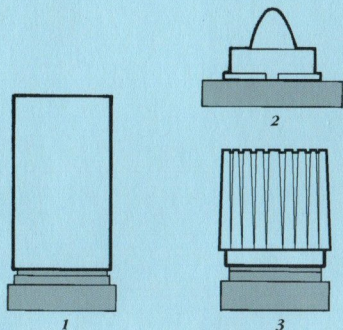

7246 1/72
F-4E,F,G,J,S Phantom II Exhaust Nozzles

Recommended kit FUJIMI

PHOTO-ETCHED METAL PARTS

RESIN PARTS

2x