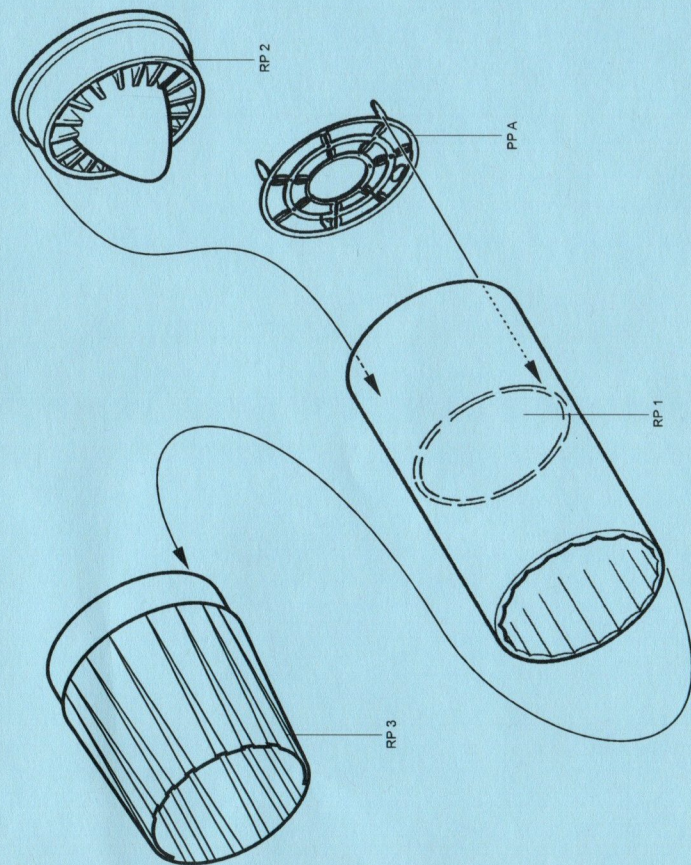

7246 1/72
F-4E,F,G,J,S Phantom II Exhaust Nozzles

Recommended kit FUJIMI

PHOTO-ETCHED METAL PARTS

RESIN PARTS

2x