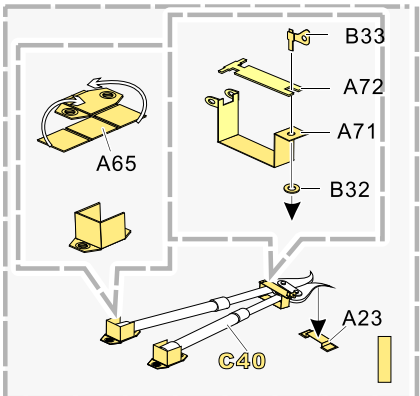

蚀刻片零件内侧面向上  
Put the part upside down  
用笔尖在凹槽处刻  
Use penpoint to press on the dent

1/35 MILITARY MINIATURE VEHICLE UPGRADE SERIES PE35993

1/35 MILITARY MINIATURE VEHICLE UPGRADE SERIES PE35993

1/35 MILITARY MINIATURE VEHICLE UPGRADE SERIES PE35993