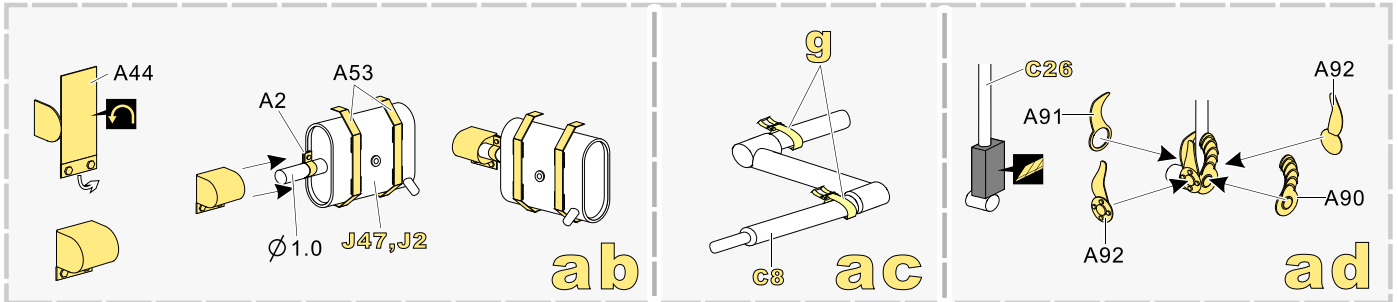

1/35 MILITARY MINIATURE VEHICLE UPGRADE SERIES PE35993