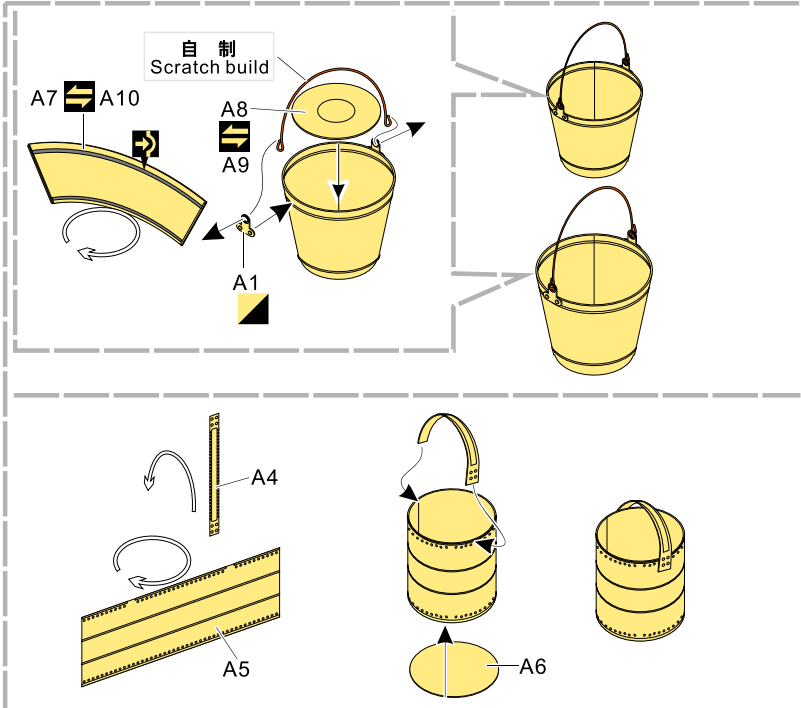

1/35 MILITARY MINIATURE VEHICLE UPGRADE SERIES PE35993

VOYAGERMODEL® 无微不至 极尽享受
The Best Upgrade Solution

Recommended item

PE 35553	WWII German Pz.Kpfw.IV Ausf. A Basic
PE 35408	WWII German Panzer IV ausf G 20mm Flakpanzer IV "Wirbelwind?"
PE 35409	WWII German Pz.Kpfw.IV Ausf.G basic w/smoke discharger
PE 35458	WWII German Pz.Kpfw.IV Ausf.J (Last Production)
PE 35544	WWII German StuG.IV Late Production
PE 35551	WWII German Jagdpanzer IV/70(A) ZWISCHEN LOSUNG
PE 35330	WWII German Bergepanzer IV Ausf J
PE 35341	WWII German Jagdpanzer IV fenders
PE 35345	WWII German StuG.IV Early Production
PE 35994	WWII German Pz.Kpfw.IV Ausf.F-H Fenders
PEA 432	WWII German Pz.Kpfw.IV Ausf. G (LateProduction) Schurzen
PE 35275	WWII German Geschutzwagen IV b fur 10.5cm le.F.H. 18/1(Sf)
PE 35292	WWII German Pz.Sfl.Ivb 10.5cm le.FH.18/1
PE 35303	WWII German Panzer.IV Ausf.D mit 75mm Kw.K.40 L/43 basic
PE 35569	WWII German Sd.Kfz.161/3 37mm Flak Auf Fgst.Pz.Kpfw. IV(Sf) "MOBELWAGEN?"
PE 35570	WWII German FlakPanzer IV Ostwind (Gun barrel Includ)

VOYAGERMODEL® 无微不至 极尽享受
The Best Upgrade Solution

Recommended item

PE 35747	WWII German Jagdpanzer IV L/70(V) basic
PE 35257	WWII German Berge-Panther mit aufgesetztem Pz.Kpfw.IV turret
PE 35327	WWII German Panzer.IV Ausf.H late/J early/Mid version basic
PE 35247	WWII German Pz.Kpfw.IV Ausf.G (LAH Division Kharkov 1943)
PE 35141	WWII German Pz.Kpfw.IV Ausf.F2/G basic
PE 35780	WWII German Pz.Kpfw.IV Ausf.A Up Armoured Basic
PE 35210	WWII German Pz.Kpfw.IV Ausf.H
PE 35211	WWII German Pz.Kpfw.IV Ausf.J
PE 35108	WWII German Pz.Kpfw.IV Ausf.B/C Fenders
PE 35150	WWII German 10.5cm K.Pz.Sfl.IVa "Dicker Max" Basic
PE 35159	WWII German 10.5cm K.Pz.Sfl.IVa "Dicker Max" Basic
PE 35184	WWII German StuG.IV Late Production
PE 35186	WWII German Jagdpanzer IV/70(A) ZWISCHEN LOSUNG
PE 35187	WWII German Pz.Kpfw.IV Series Fenders
PE 35803	WWII German Pz.Kpfw.IV Ausf.J (mit Panther F turret)