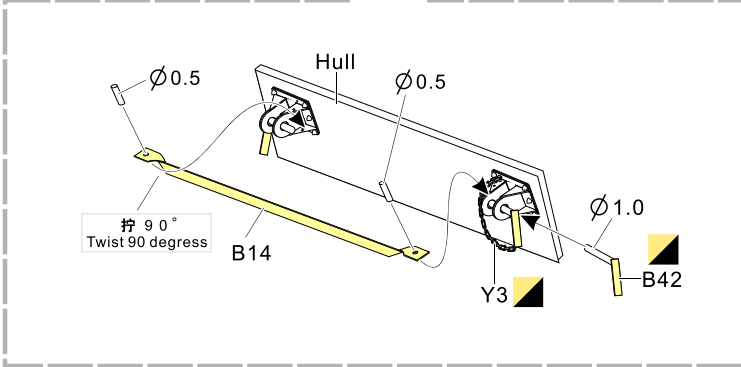

**VOYAGER
MODEL**

更多PE35993样品照片参考请扫一扫
MORE PICTUER OF PE 35993
REFERENCE SCAN HERE