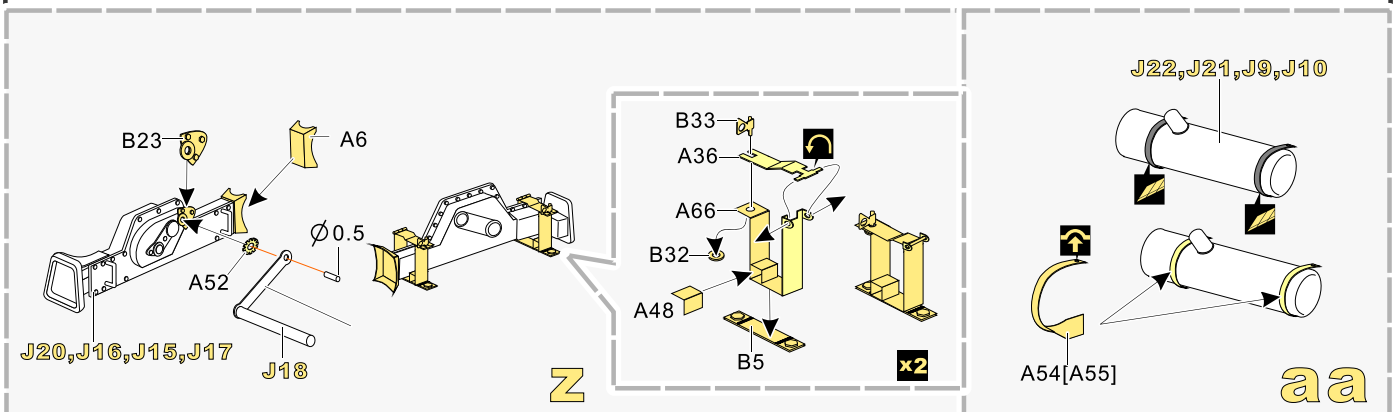

1/35 MILITARY MINIATURE VEHICLE UPGRADE SERIES PE35993

<http://www.voyagermodel.com/productdetails.asp?itemid=PE35993>

**VOYAGER  
MODEL**

更多PE35993样品照片参考请扫一扫  
MORE PICTUER OF PE 35993  
REFERENCE SCAN HERE