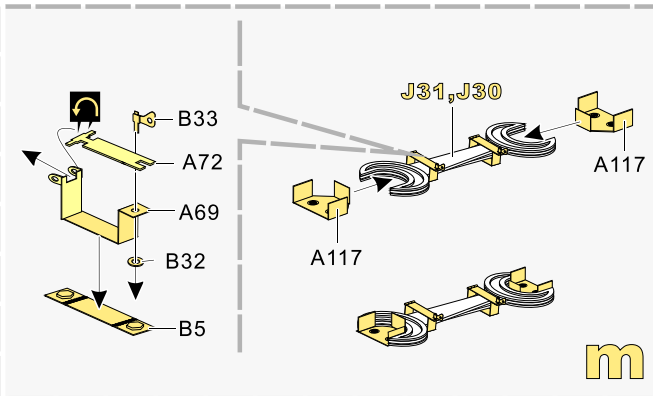

蚀刻片零件内侧面向上  
Put the part upside down  
用笔尖在凹槽处刻  
Use penpoint to press on the dent

1/35 MILITARY MINIATURE VEHICLE UPGRADE SERIES PE35993

1/35 MILITARY MINIATURE VEHICLE UPGRADE SERIES PE35993

1/35 MILITARY MINIATURE VEHICLE UPGRADE SERIES PE35993