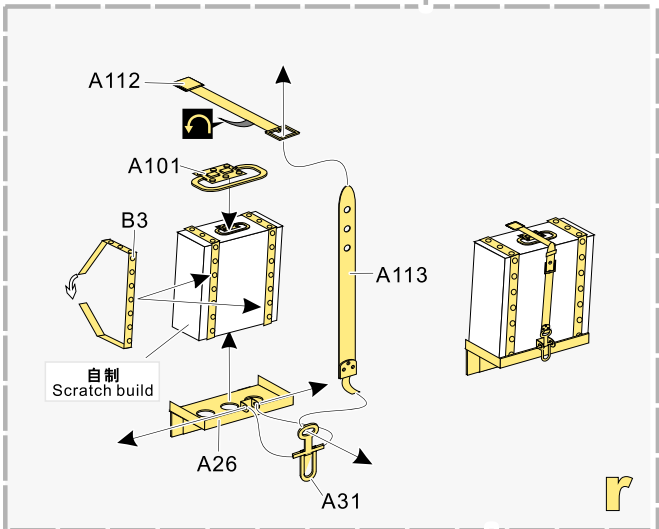

蚀刻片零件内侧面向上  
Put the part upside down  
用笔尖在凹槽处刻  
Use penpoint to press on the dent

1/35 MILITARY MINIATURE VEHICLE UPGRADE SERIES PE35993

1/35 MILITARY MINIATURE VEHICLE UPGRADE SERIES PE35993

1/35 MILITARY MINIATURE VEHICLE UPGRADE SERIES PE35993