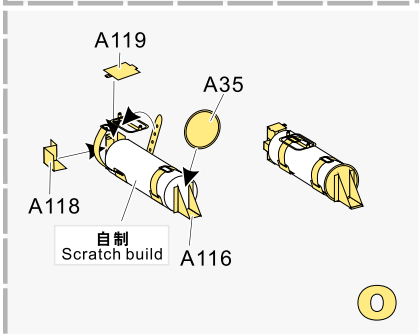

蚀刻片零件内侧面向上  
Put the part upside down  
用笔尖在凹槽处刻  
Use penpoint to press on the dent

1/35 MILITARY MINIATURE VEHICLE UPGRADE SERIES PE35993

1/35 MILITARY MINIATURE VEHICLE UPGRADE SERIES PE35993

1/35 MILITARY MINIATURE VEHICLE UPGRADE SERIES PE35993