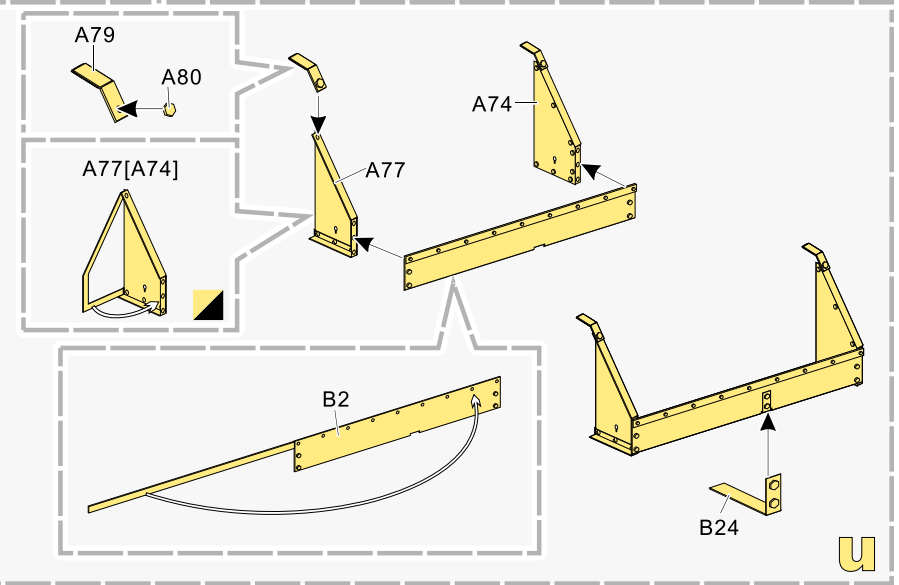

蚀刻片零件内侧面向上  
Put the part upside down  
用笔尖在凹槽处刻  
Use penpoint to press on the dent

1/35 MILITARY MINIATURE VEHICLE UPGRADE SERIES PE35993

1/35 MILITARY MINIATURE VEHICLE UPGRADE SERIES PE35993

1/35 MILITARY MINIATURE VEHICLE UPGRADE SERIES PE35993