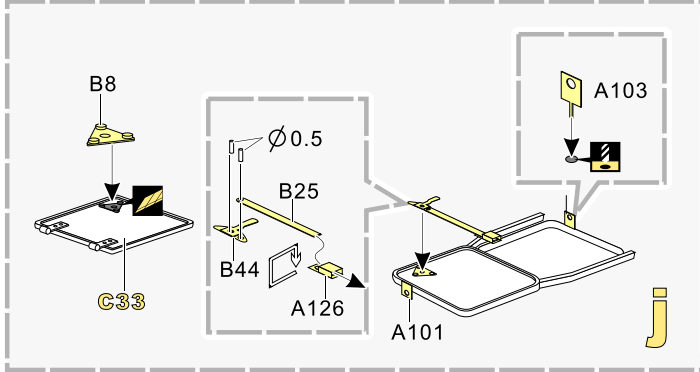

-   
**切除**  
remove
-   
**打磨**  
grind off
-   
**弧度卷曲**  
radial bending
-   
**制作若干组**  
multiple assembly
-   
**选择安装**  
alternative
-   
**钻孔**  
drill
-   
**用胶棒制作**  
make from plastic rod

  
 用尖端在凹槽处冲压  
use penpoint to press on the dent

蚀刻片零件内侧面向上  
Put the part upside down  
用笔尖在凹槽处刻  
Use penpoint to press on the dent

1/35 MILITARY MINIATURE VEHICLE UPGRADE SERIES PE35993

1/35 MILITARY MINIATURE VEHICLE UPGRADE SERIES PE35993

1/35 MILITARY MINIATURE VEHICLE UPGRADE SERIES PE35993