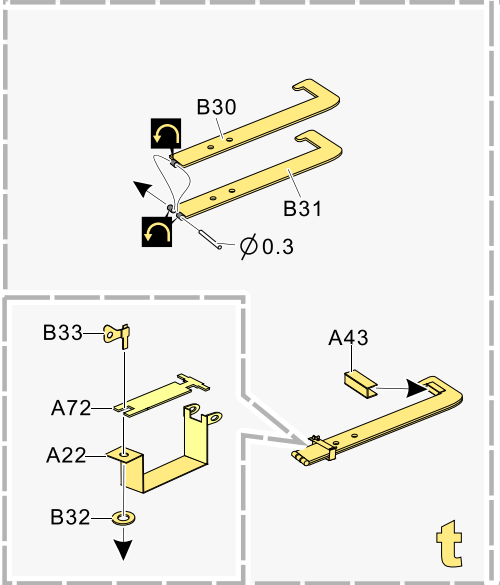

蚀刻片零件内侧面向上  
Put the part upside down  
用笔尖在凹槽处刻  
Use penpoint to press on the dent

1/35 MILITARY MINIATURE VEHICLE UPGRADE SERIES PE35993

1/35 MILITARY MINIATURE VEHICLE UPGRADE SERIES PE35993

1/35 MILITARY MINIATURE VEHICLE UPGRADE SERIES PE35993