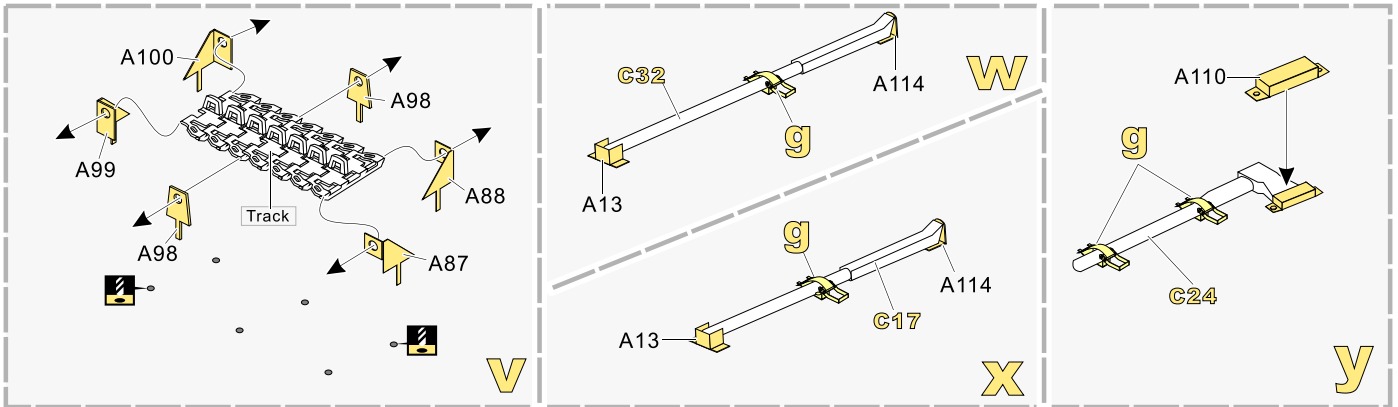

1/35 MILITARY MINIATURE VEHICLE UPGRADE SERIES PE35993

<http://www.voyagermodel.com/productdetails.asp?itemid=PE35993>