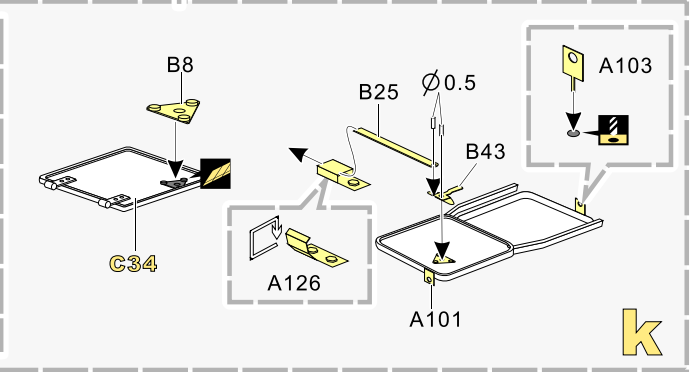

### 推荐使用工具 RECOMMENDED TOOLS

-   
**安装**  
install
-   
**折叠**  
bend
- A1**  
改造件零件编号  
PE/resin part number
- B12**  
原零件编号  
kit part number
- C22**  
被替换的原零件编号  
replaced kit part number
-   
 另一侧相同制作  
repeat on opposite side

-   
**切除**  
remove
-   
**打磨**  
grind off
-   
**弧度卷曲**  
radial bending
-   
**制作若干组**  
multiple assembly
-   
**选择安装**  
alternative
-   
**钻孔**  
drill
-   
**用胶棒制作**  
make from plastic rod

  
 用尖端在凹槽处冲压  
use penpoint to press on the dent

蚀刻片零件内侧面向上  
Put the part upside down  
用笔尖在凹槽处刻  
Use penpoint to press on the dent

1/35 MILITARY MINIATURE VEHICLE UPGRADE SERIES PE35993

1/35 MILITARY MINIATURE VEHICLE UPGRADE SERIES PE35993

1/35 MILITARY MINIATURE VEHICLE UPGRADE SERIES PE35993