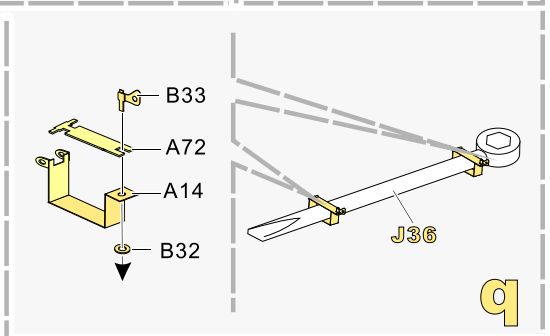

蚀刻片零件内侧面向上  
Put the part upside down  
用笔尖在凹槽处刻  
Use penpoint to press on the dent

1/35 MILITARY MINIATURE VEHICLE UPGRADE SERIES PE35993

1/35 MILITARY MINIATURE VEHICLE UPGRADE SERIES PE35993

1/35 MILITARY MINIATURE VEHICLE UPGRADE SERIES PE35993