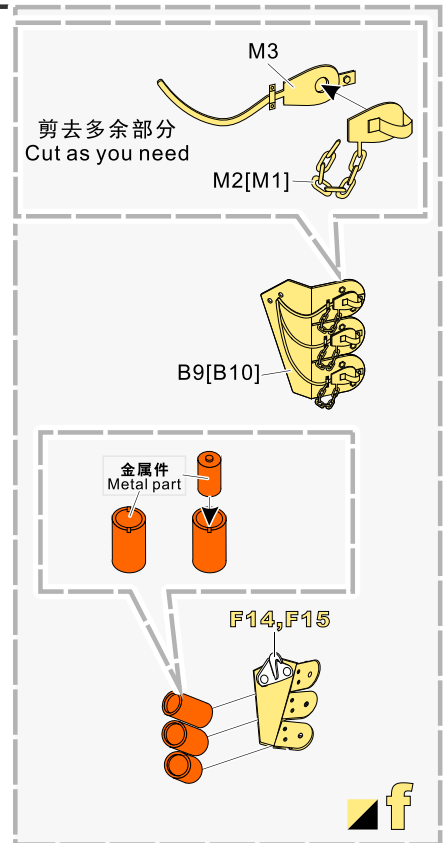

### 推荐使用工具 RECOMMENDED TOOLS

-   
**安装**  
install
-   
**折叠**  
bend
- A1**  
改造件零件编号  
PE/resin part number
- B12**  
原零件编号  
kit part number
- C22**  
被替换的原零件编号  
replaced kit part number
-   
 另一侧相同制作  
repeat on opposite side

-   
**切除**  
remove
-   
**打磨**  
grind off
-   
**弧度卷曲**  
radial bending
-   
**制作若干组**  
multiple assembly
-   
**选择安装**  
alternative
-   
**钻孔**  
drill
-   
**用胶棒制作**  
make from plastic rod

  
 用尖端在凹槽处冲压  
use penpoint to press on the dent

蚀刻片零件内侧面向上  
Put the part upside down  
用笔尖在凹槽处刻  
Use penpoint to press on the dent

1/35 MILITARY MINIATURE VEHICLE UPGRADE SERIES PE35993

1/35 MILITARY MINIATURE VEHICLE UPGRADE SERIES PE35993

1/35 MILITARY MINIATURE VEHICLE UPGRADE SERIES PE35993