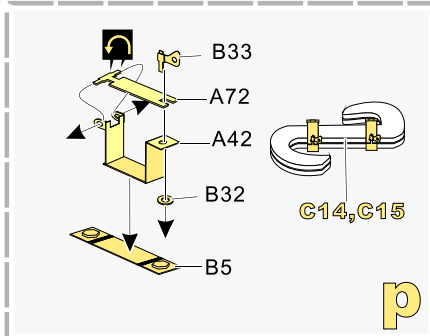

蚀刻片零件内侧面向上  
Put the part upside down  
用笔尖在凹槽处刻  
Use penpoint to press on the dent

1/35 MILITARY MINIATURE VEHICLE UPGRADE SERIES PE35993

1/35 MILITARY MINIATURE VEHICLE UPGRADE SERIES PE35993

1/35 MILITARY MINIATURE VEHICLE UPGRADE SERIES PE35993