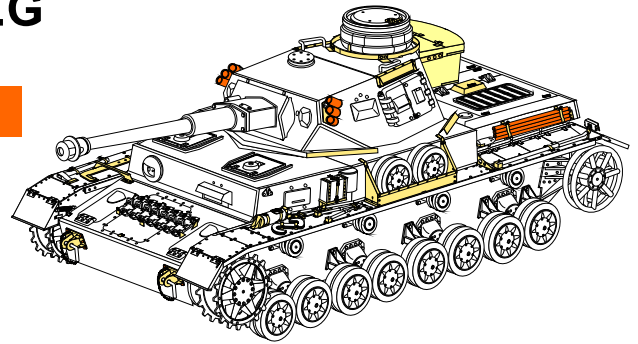

1/35 MILITARY MINIATURE VEHICLE UPGRADE SERIES PE35993

WWII German Pz.Kpfw.IV Ausf.G basic w/smoke discharger

二战德军IV号坦克G型基本改造件带烟幕弹

[For Border 35001]

推荐使用工具 RECOMMENDED TOOLS