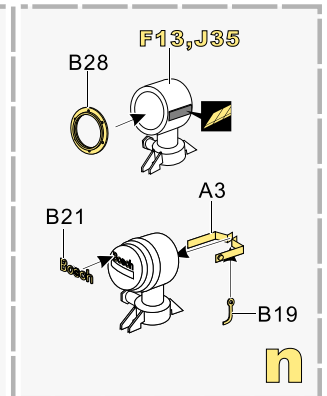

蚀刻片零件内侧面向上  
Put the part upside down  
用笔尖在凹槽处刻  
Use penpoint to press on the dent

1/35 MILITARY MINIATURE VEHICLE UPGRADE SERIES PE35993

1/35 MILITARY MINIATURE VEHICLE UPGRADE SERIES PE35993

1/35 MILITARY MINIATURE VEHICLE UPGRADE SERIES PE35993