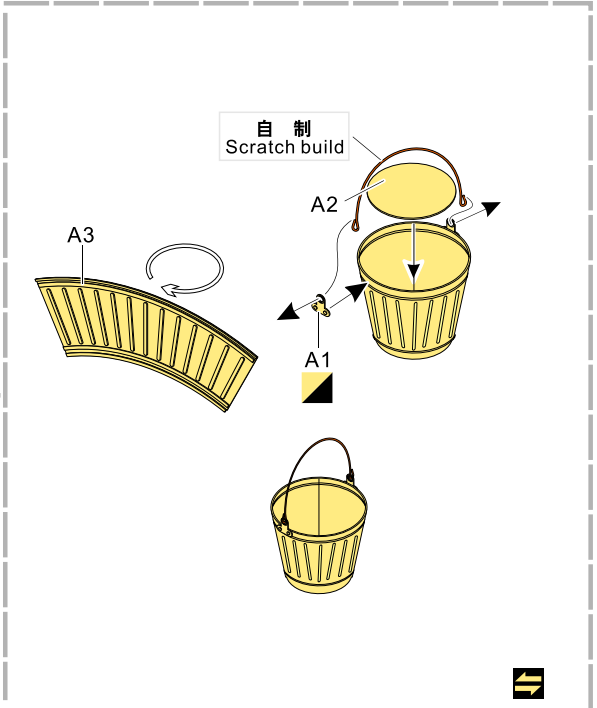

1/35 MILITARY MINIATURE VEHICLE UPGRADE SERIES PE35993

VOYAGERMODEL® 无微不至 极尽享受
The Best Upgrade Solution

Recommended item

PE 35553	WWII German Pz.Kpfw.IV Ausf. A Basic
PE 35408	WWII German Panzer IV ausf G 20mm Flakpanzer IV "Wirbelwind?"
PE 35409	WWII German Pz.Kpfw.IV Ausf.G basic w/smoke discharger
PE 35458	WWII German Pz.Kpfw.IV Ausf.J (Last Production)
PE 35544	WWII German StuG.IV Late Production
PE 35551	WWII German Jagdpanzer IV/70(A) ZWISCHEN LOSUNG
PE 35330	WWII German Bergepanzer IV Ausf J
PE 35341	WWII German Jagdpanzer IV fenders
PE 35345	WWII German StuG.IV Early Production
PE 35994	WWII German Pz.Kpfw.IV Ausf.F-H Fenders
PEA 432	WWII German Pz.Kpfw.IV Ausf. G (LateProduction) Schurzen
PE 35275	WWII German Geschutzwagen IV b fur 10.5cm le.F.H. 18/1(Sf)
PE 35292	WWII German Pz.Sfl.Ivb 10.5cm le.FH.18/1
PE 35303	WWII German Panzer.IV Ausf.D mit 75mm Kw.K.40 L/43 basic
PE 35569	WWII German Sd.Kfz.161/3 37mm Flak Auf Fgst.Pz.Kpfw. IV(Sf) "MOBELWAGEN?"
PE 35570	WWII German FlakPanzer IV Ostwind (Gun barrel Includ)

VOYAGERMODEL® 无微不至 极尽享受
The Best Upgrade Solution

Recommended item

PE 35747	WWII German Jagdpanzer IV L/70(V) basic
PE 35257	WWII German Berge-Panther mit aufgesetztem Pz.Kpfw.IV turret
PE 35327	WWII German Panzer.IV Ausf.H late/J early/Mid version basic
PE 35247	WWII German Pz.Kpfw.IV Ausf.G (LAH Division Kharkov 1943)
PE 35141	WWII German Pz.Kpfw.IV Ausf.F2/G basic
PE 35780	WWII German Pz.Kpfw.IV Ausf.A Up Armoured Basic
PE 35210	WWII German Pz.Kpfw.IV Ausf.H
PE 35211	WWII German Pz.Kpfw.IV Ausf.J
PE 35108	WWII German Pz.Kpfw.IV Ausf.B/C Fenders
PE 35150	WWII German 10.5cm K.Pz.Sfl.IVa "Dicker Max" Basic
PE 35159	WWII German 10.5cm K.Pz.Sfl.IVa "Dicker Max" Basic
PE 35184	WWII German StuG.IV Late Production
PE 35186	WWII German Jagdpanzer IV/70(A) ZWISCHEN LOSUNG
PE 35187	WWII German Pz.Kpfw.IV Series Fenders
PE 35803	WWII German Pz.Kpfw.IV Ausf.J (mit Panther F turret)