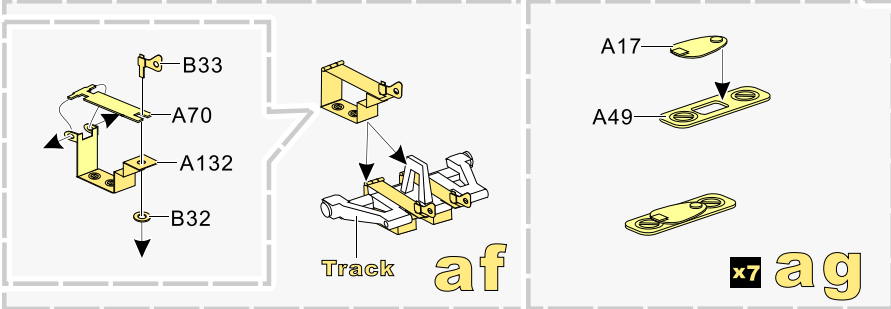

1/35 MILITARY MINIATURE VEHICLE UPGRADE SERIES PE35993