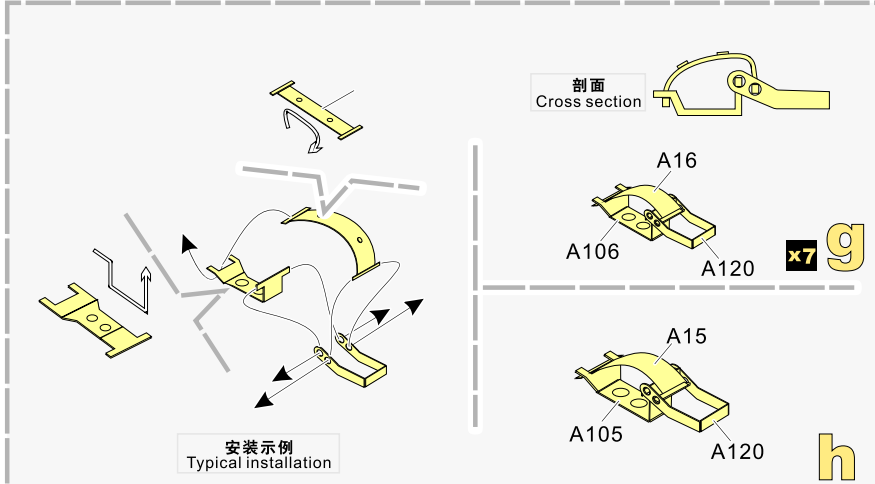

### 推荐使用工具 RECOMMENDED TOOLS

-   
**安装**  
install
-   
**折叠**  
bend
- A1**  
改造件零件编号  
PE/resin part number
- B12**  
原零件编号  
kit part number
- C22**  
被替换的原零件编号  
replaced kit part number
-   
 另一侧相同制作  
repeat on opposite side

-   
**切除**  
remove
-   
**打磨**  
grind off
-   
**弧度卷曲**  
radial bending
-   
**制作若干组**  
multiple assembly
-   
**选择安装**  
alternative
-   
**钻孔**  
drill
-   
**用胶棒制作**  
make from plastic rod

  
 用尖端在凹槽处冲压  
use penpoint to press on the dent

蚀刻片零件内侧面向上  
Put the part upside down  
用笔尖在凹槽处刻  
Use penpoint to press on the dent

1/35 MILITARY MINIATURE VEHICLE UPGRADE SERIES PE35993

1/35 MILITARY MINIATURE VEHICLE UPGRADE SERIES PE35993

1/35 MILITARY MINIATURE VEHICLE UPGRADE SERIES PE35993