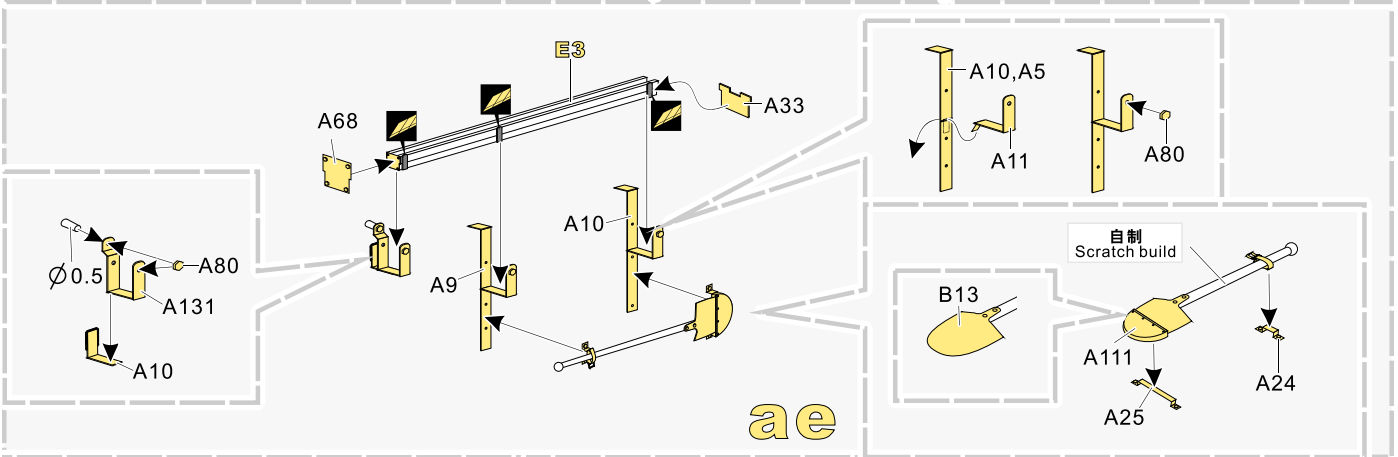

1/35 MILITARY MINIATURE VEHICLE UPGRADE SERIES PE35993