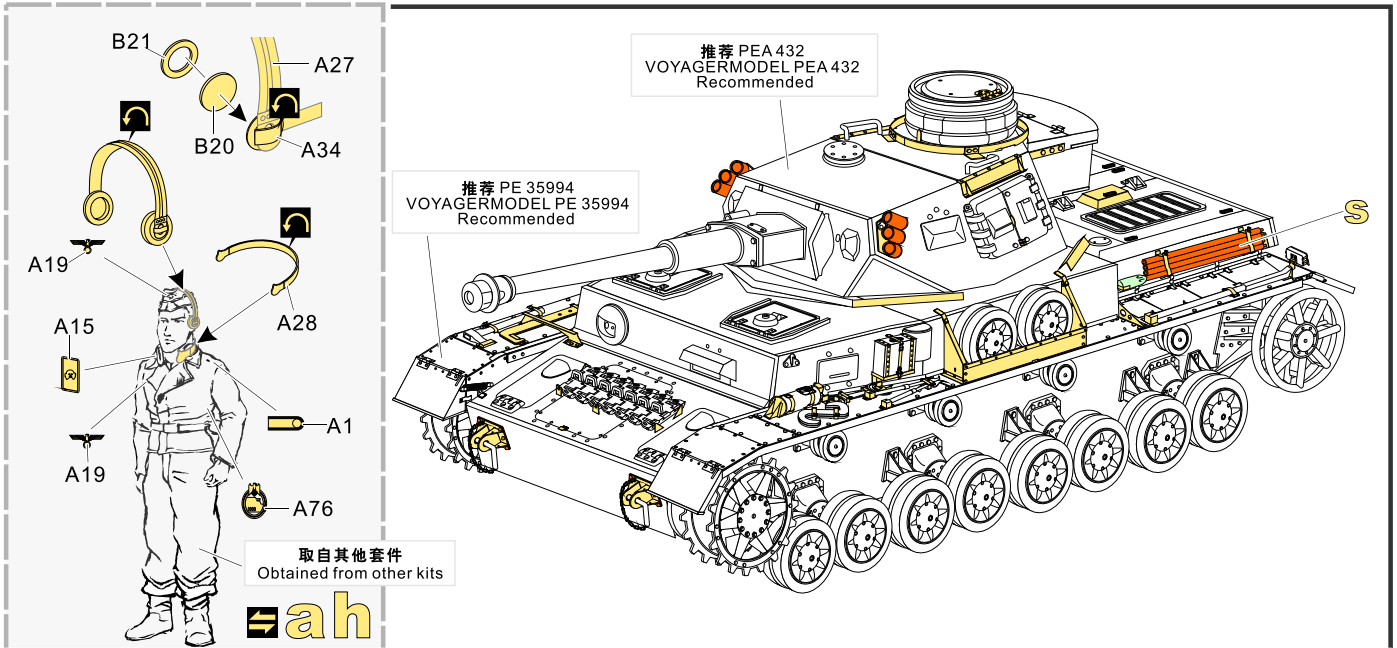

1/35 MILITARY MINIATURE VEHICLE UPGRADE SERIES PE35993

VOYAGERMODEL® 无微不至 极尽享受
The Best Upgrade Solution

Recommended item

PE 35553	WWII German Pz.Kpfw.IV Ausf. A Basic
PE 35408	WWII German Panzer IV ausf G 20mm Flakpanzer IV "Wirbelwind?"
PE 35409	WWII German Pz.Kpfw.IV Ausf.G basic w/smoke discharger
PE 35458	WWII German Pz.Kpfw.IV Ausf.J (Last Production)
PE 35544	WWII German StuG.IV Late Production
PE 35551	WWII German Jagdpanzer IV/70(A) ZWISCHEN LOSUNG
PE 35330	WWII German Bergepanzer IV Ausf J
PE 35341	WWII German Jagdpanzer IV fenders
PE 35345	WWII German StuG.IV Early Production
PE 35994	WWII German Pz.Kpfw.IV Ausf.F-H Fenders
PEA 432	WWII German Pz.Kpfw.IV Ausf. G (LateProduction) Schurzen
PE 35275	WWII German Geschutzwagen IV b fur 10.5cm le.F.H. 18/1(Sf)
PE 35292	WWII German Pz.Sfl.Ivb 10.5cm le.FH.18/1
PE 35303	WWII German Panzer.IV Ausf.D mit 75mm Kw.K.40 L/43 basic
PE 35569	WWII German Sd.Kfz.161/3 37mm Flak Auf Fgst.Pz.Kpfw. IV(Sf) "MOBELWAGEN?"
PE 35570	WWII German FlakPanzer IV Ostwind (Gun barrel Includ)

VOYAGERMODEL® 无微不至 极尽享受
The Best Upgrade Solution

Recommended item

PE 35747	WWII German Jagdpanzer IV L/70(V) basic
PE 35257	WWII German Berge-Panther mit aufgesetztem Pz.Kpfw.IV turret
PE 35327	WWII German Panzer.IV Ausf.H late/J early/Mid version basic
PE 35247	WWII German Pz.Kpfw.IV Ausf.G (LAH Division Kharkov 1943)
PE 35141	WWII German Pz.Kpfw.IV Ausf.F2/G basic
PE 35780	WWII German Pz.Kpfw.IV Ausf.A Up Armoured Basic
PE 35210	WWII German Pz.Kpfw.IV Ausf.H
PE 35211	WWII German Pz.Kpfw.IV Ausf.J
PE 35108	WWII German Pz.Kpfw.IV Ausf.B/C Fenders
PE 35150	WWII German 10.5cm K.Pz.Sfl.IVa "Dicker Max" Basic
PE 35159	WWII German 10.5cm K.Pz.Sfl.IVa "Dicker Max" Basic
PE 35184	WWII German StuG.IV Late Production
PE 35186	WWII German Jagdpanzer IV/70(A) ZWISCHEN LOSUNG
PE 35187	WWII German Pz.Kpfw.IV Series Fenders
PE 35803	WWII German Pz.Kpfw.IV Ausf.J (mit Panther F turret)