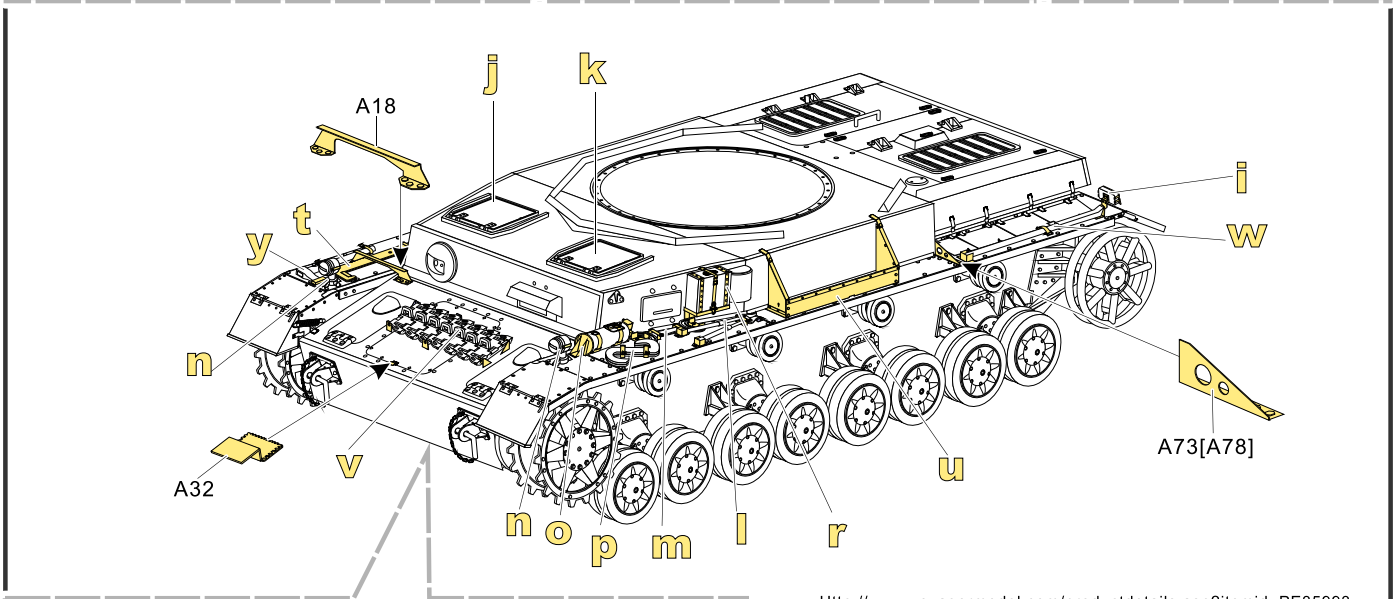

1/35 MILITARY MINIATURE VEHICLE UPGRADE SERIES PE35993

<http://www.voyagermodel.com/productdetails.asp?itemid=PE35993>