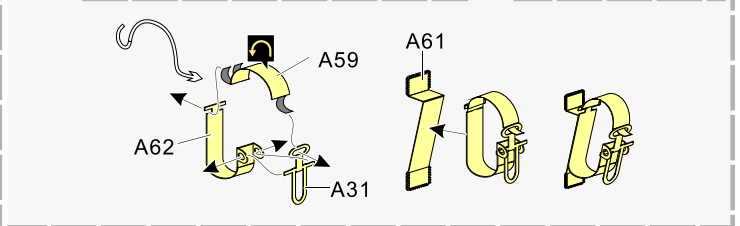

蚀刻片零件内侧面向上  
Put the part upside down  
用笔尖在凹槽处刻  
Use penpoint to press on the dent

1/35 MILITARY MINIATURE VEHICLE UPGRADE SERIES PE35993

1/35 MILITARY MINIATURE VEHICLE UPGRADE SERIES PE35993

1/35 MILITARY MINIATURE VEHICLE UPGRADE SERIES PE35993