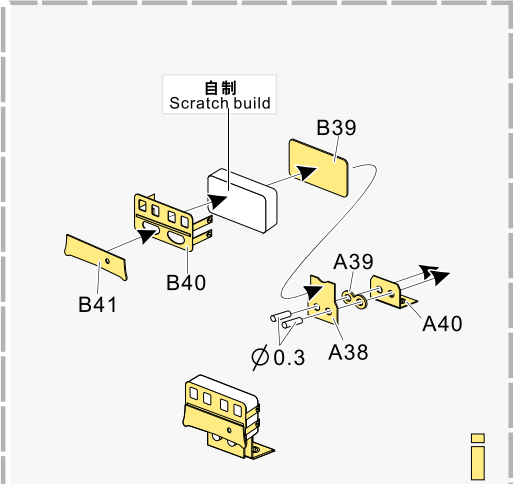

### 推荐使用工具 RECOMMENDED TOOLS

-   
**安装**  
install
-   
**折叠**  
bend
- A1**  
改造件零件编号  
PE/resin part number
- B12**  
原零件编号  
kit part number
- C22**  
被替换的原零件编号  
replaced kit part number
-   
 另一侧相同制作  
repeat on opposite side

-   
**切除**  
remove
-   
**打磨**  
grind off
-   
**弧度卷曲**  
radial bending
-   
**制作若干组**  
multiple assembly
-   
**选择安装**  
alternative
-   
**钻孔**  
drill
-   
**用胶棒制作**  
make from plastic rod

  
 用尖端在凹槽处冲压  
use penpoint to press on the dent

蚀刻片零件内侧面向上  
Put the part upside down  
用笔尖在凹槽处刻  
Use penpoint to press on the dent

1/35 MILITARY MINIATURE VEHICLE UPGRADE SERIES PE35993

1/35 MILITARY MINIATURE VEHICLE UPGRADE SERIES PE35993

1/35 MILITARY MINIATURE VEHICLE UPGRADE SERIES PE35993