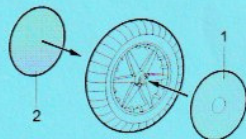

7245 1/72
Messerschmitt Bf 109E/F Wheels

PHOTO-ETCHED METAL PARTS

RESIN PARTS

1 PAINT WHEEL DISC
DISC
2x

2 APPLY MASKS
2x

3 APPLY LIQUID MASK

4 PAINT TIRE
2x

5 REMOVE ALL MASKS
2x