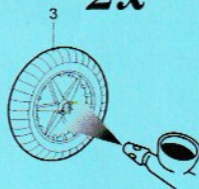

7245 1/72
Messerschmitt Bf 109E/F Wheels

PHOTO-ETCHED METAL PARTS

RESIN PARTS

1 PAINT WHEEL DISC
DISC
2x

2 APPLY MASKS
2x

3 APPLY LIQUID MASK

4 PAINT TIRE
2x

5 REMOVE ALL MASKS
2x