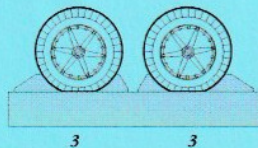

7245 1/72
Messerschmitt Bf 109E/F Wheels

PHOTO-ETCHED METAL PARTS

RESIN PARTS

1 PAINT WHEEL DISC
DISC
2x

2 APPLY MASKS
2x

3 APPLY LIQUID MASK

4 PAINT TIRE
2x

5 REMOVE ALL MASKS
2x