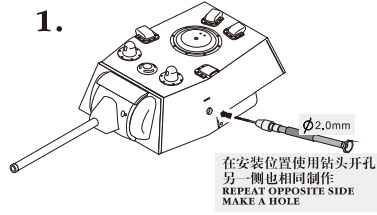

ME-A009

GERMAN
Panzer VI Ausf B "King Tiger"

ME-A010

GERMAN
Panther Ausf D early version

Tools 使用工具:

安装步骤

1.

2.