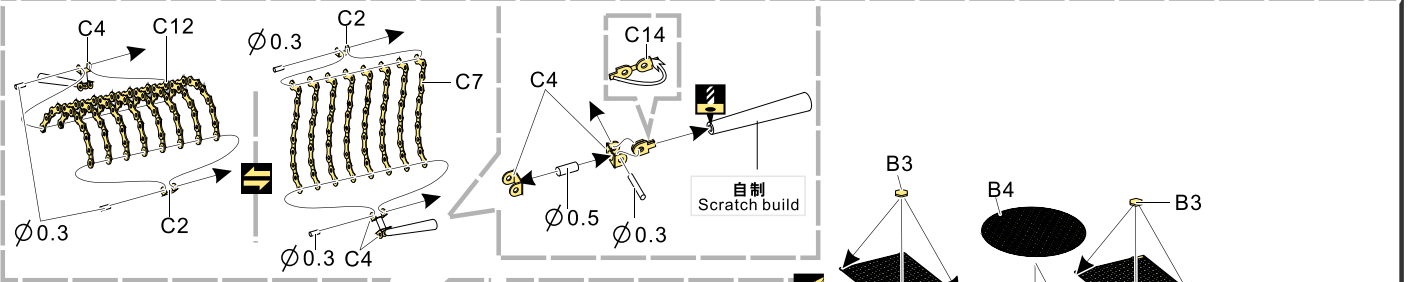

g x2

h x2

i x6

j 自制 Scratch build

k 推荐 PEA070 VOYAGERMODEL PEA070 Recommended
剖面 Cross section

l x2

m

1/35 MILITARY MINIATURE VEHICLE UPGRADE SERIES PE35984