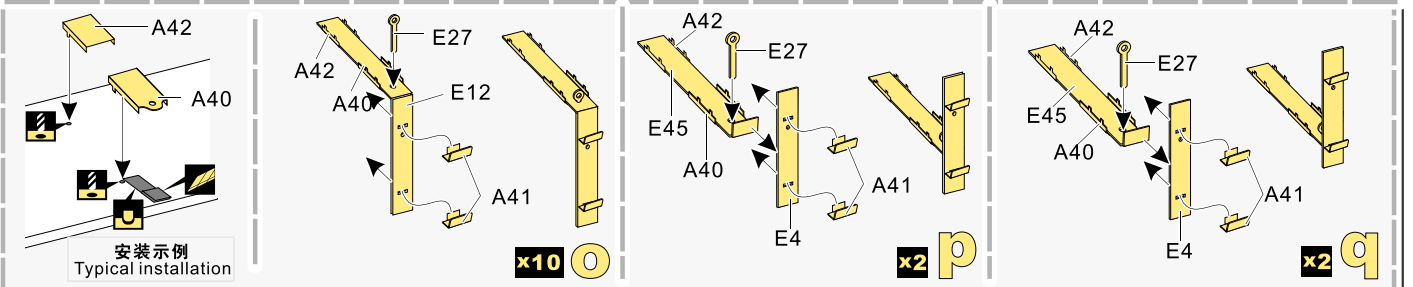

g x2

h x2

i x6

j 自制 Scratch build

k 推荐 PEA070 VOYAGERMODEL PEA070 Recommended
剖面 Cross section

l x2

m

1/35 MILITARY MINIATURE VEHICLE UPGRADE SERIES PE35984