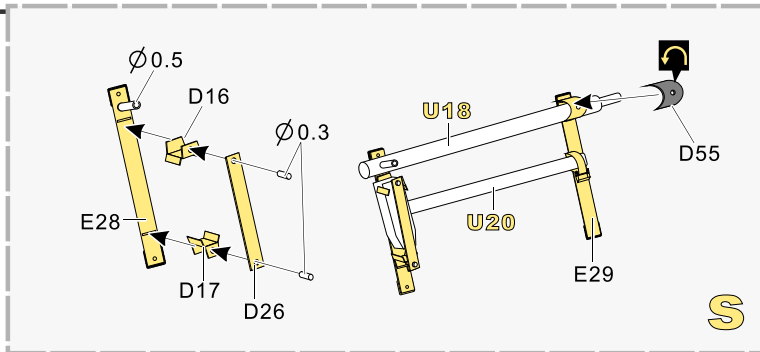

1/35 MILITARY MINIATURE VEHICLE UPGRADE SERIES PE35984