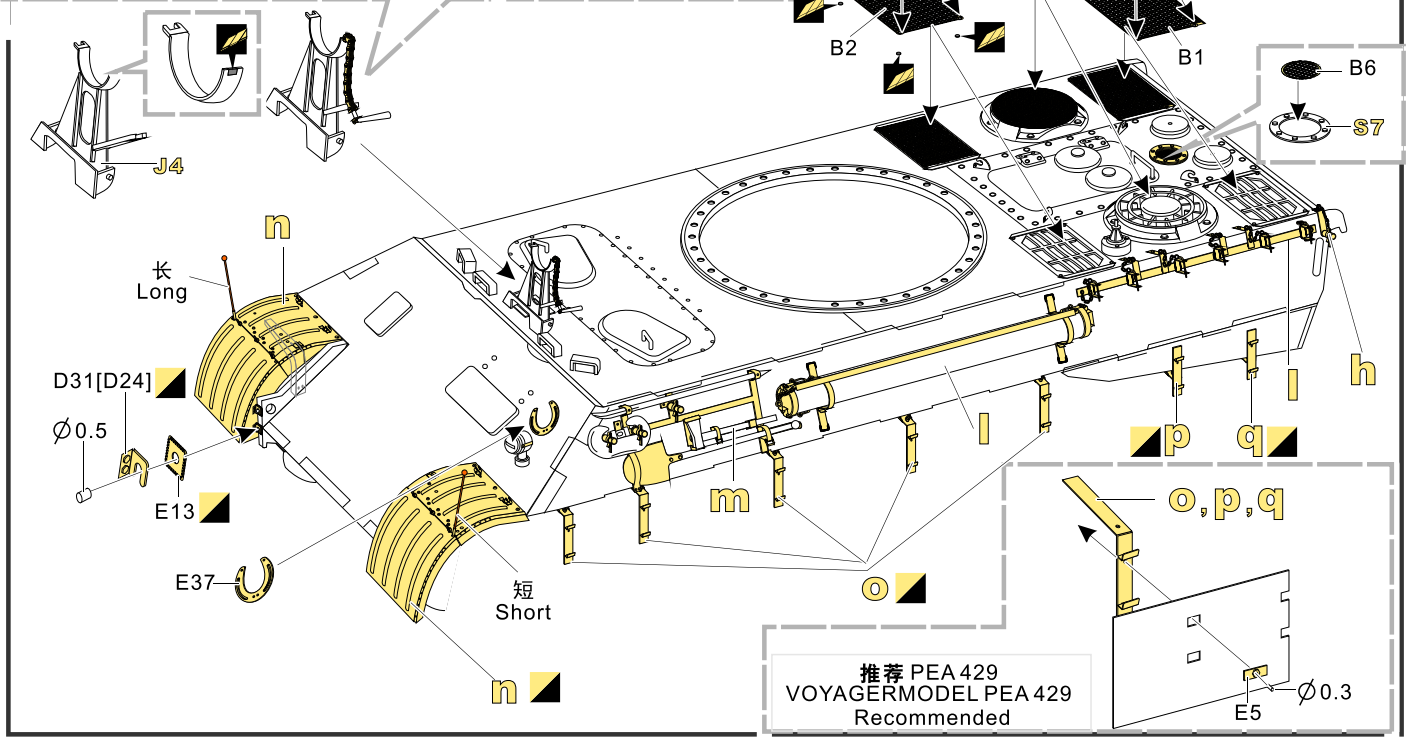

g x2

h x2

i x6

j 自制 Scratch build

k 推荐 PEA070 VOYAGERMODEL PEA070 Recommended
剖面 Cross section

l x2

m

1/35 MILITARY MINIATURE VEHICLE UPGRADE SERIES PE35984