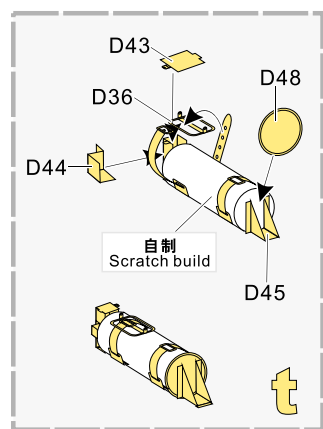

1/35 MILITARY MINIATURE VEHICLE UPGRADE SERIES PE35984

[Http://www.voyagermodel.com/productdetails.asp?itemid=PE35984](http://www.voyagermodel.com/productdetails.asp?itemid=PE35984)

**VOYAGER
MODEL**

更多PE35984样品照片参考请扫一扫
MORE PICTUER OF PE 35984
REFERENCE SCAN HERE