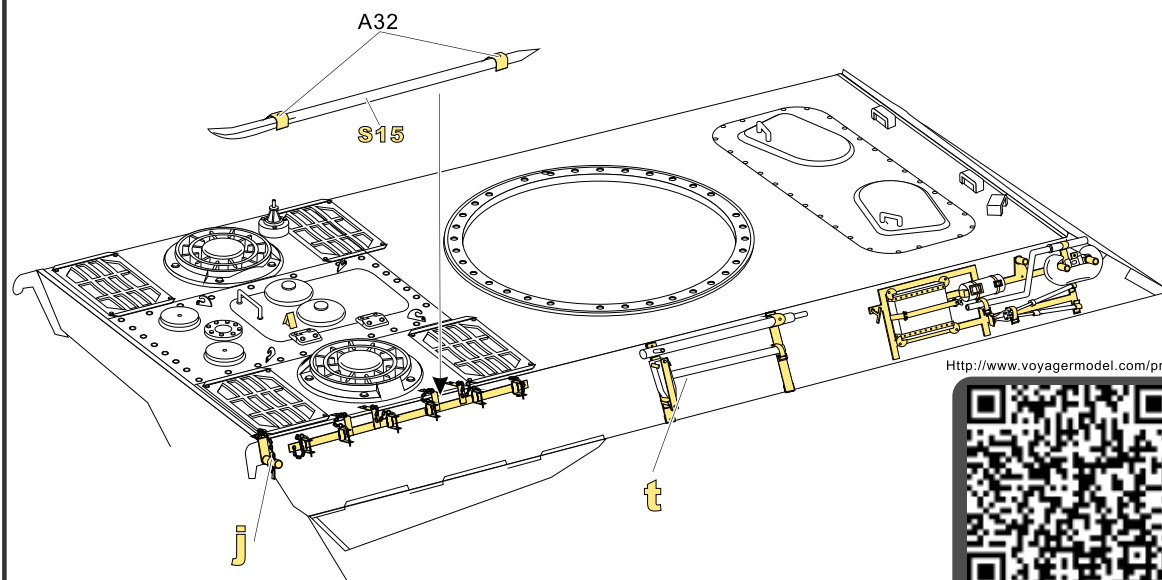

1/35 MILITARY MINIATURE VEHICLE UPGRADE SERIES PE35984