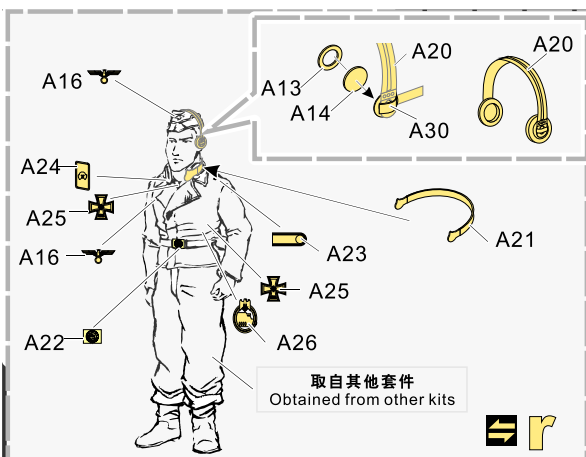

1/35 MILITARY MINIATURE VEHICLE UPGRADE SERIES PE35984