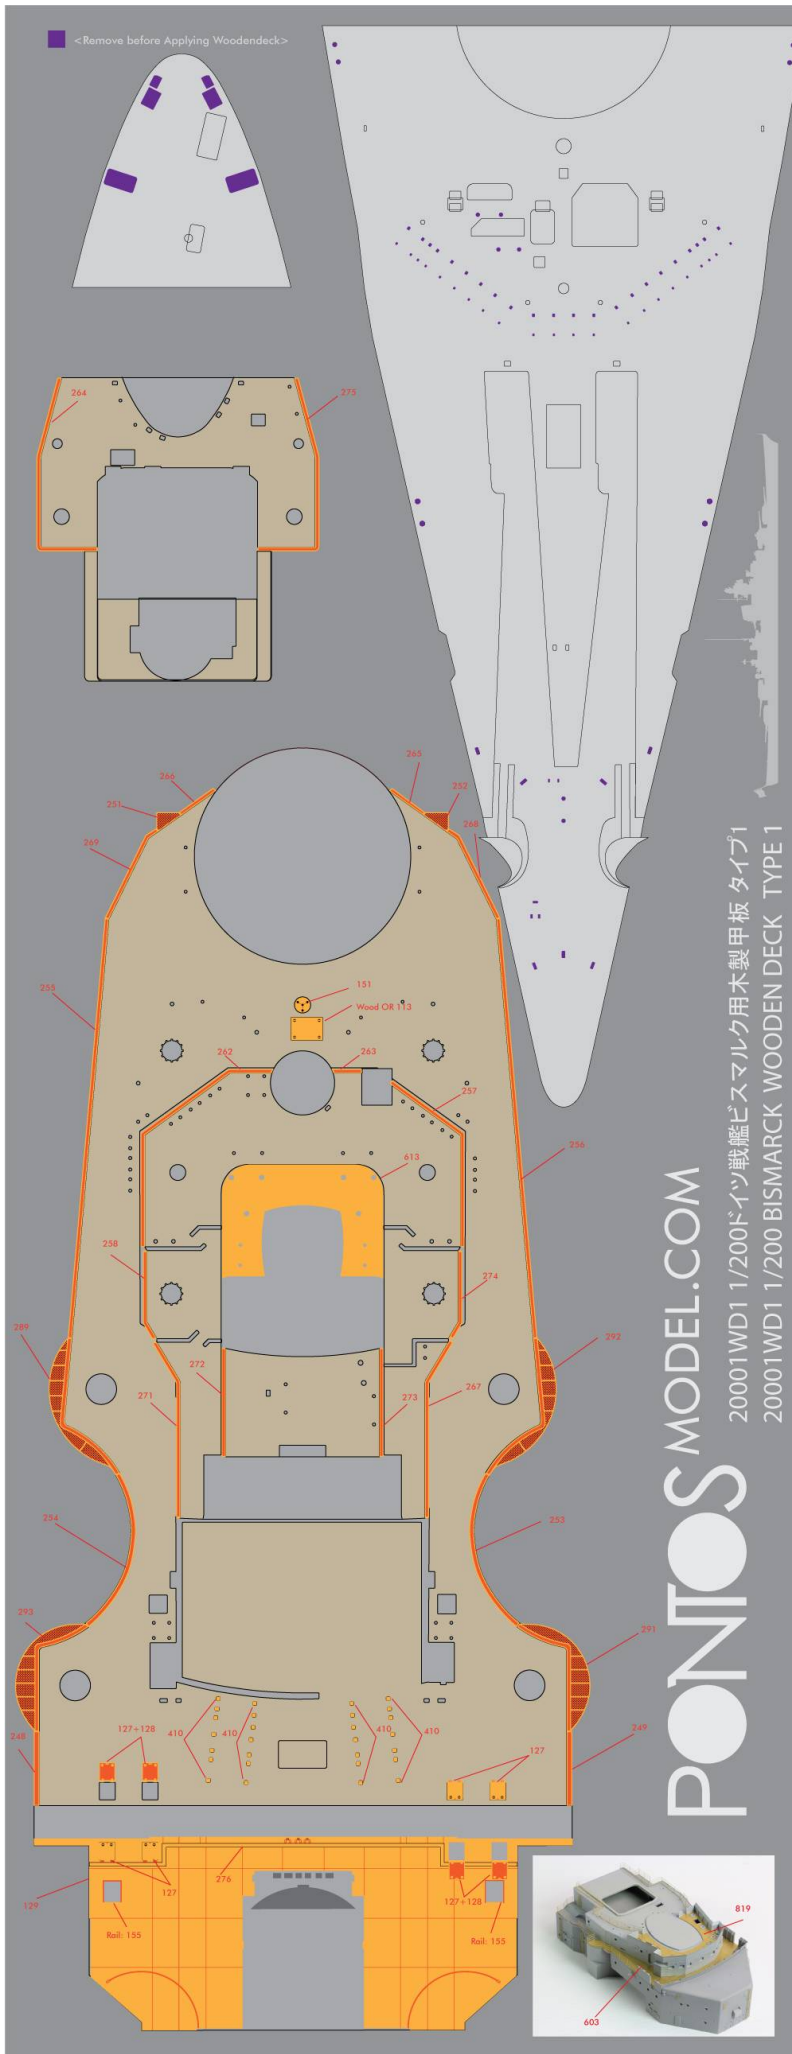

<Remove before Applying Wooddeck>

PONTOS MODEL.COM

20001WD1 1/200ドイツ戦艦ビスマルク用木製甲板 タイプ1
20001WD1 1/200 BISMARCK WOODEN DECK TYPE 1