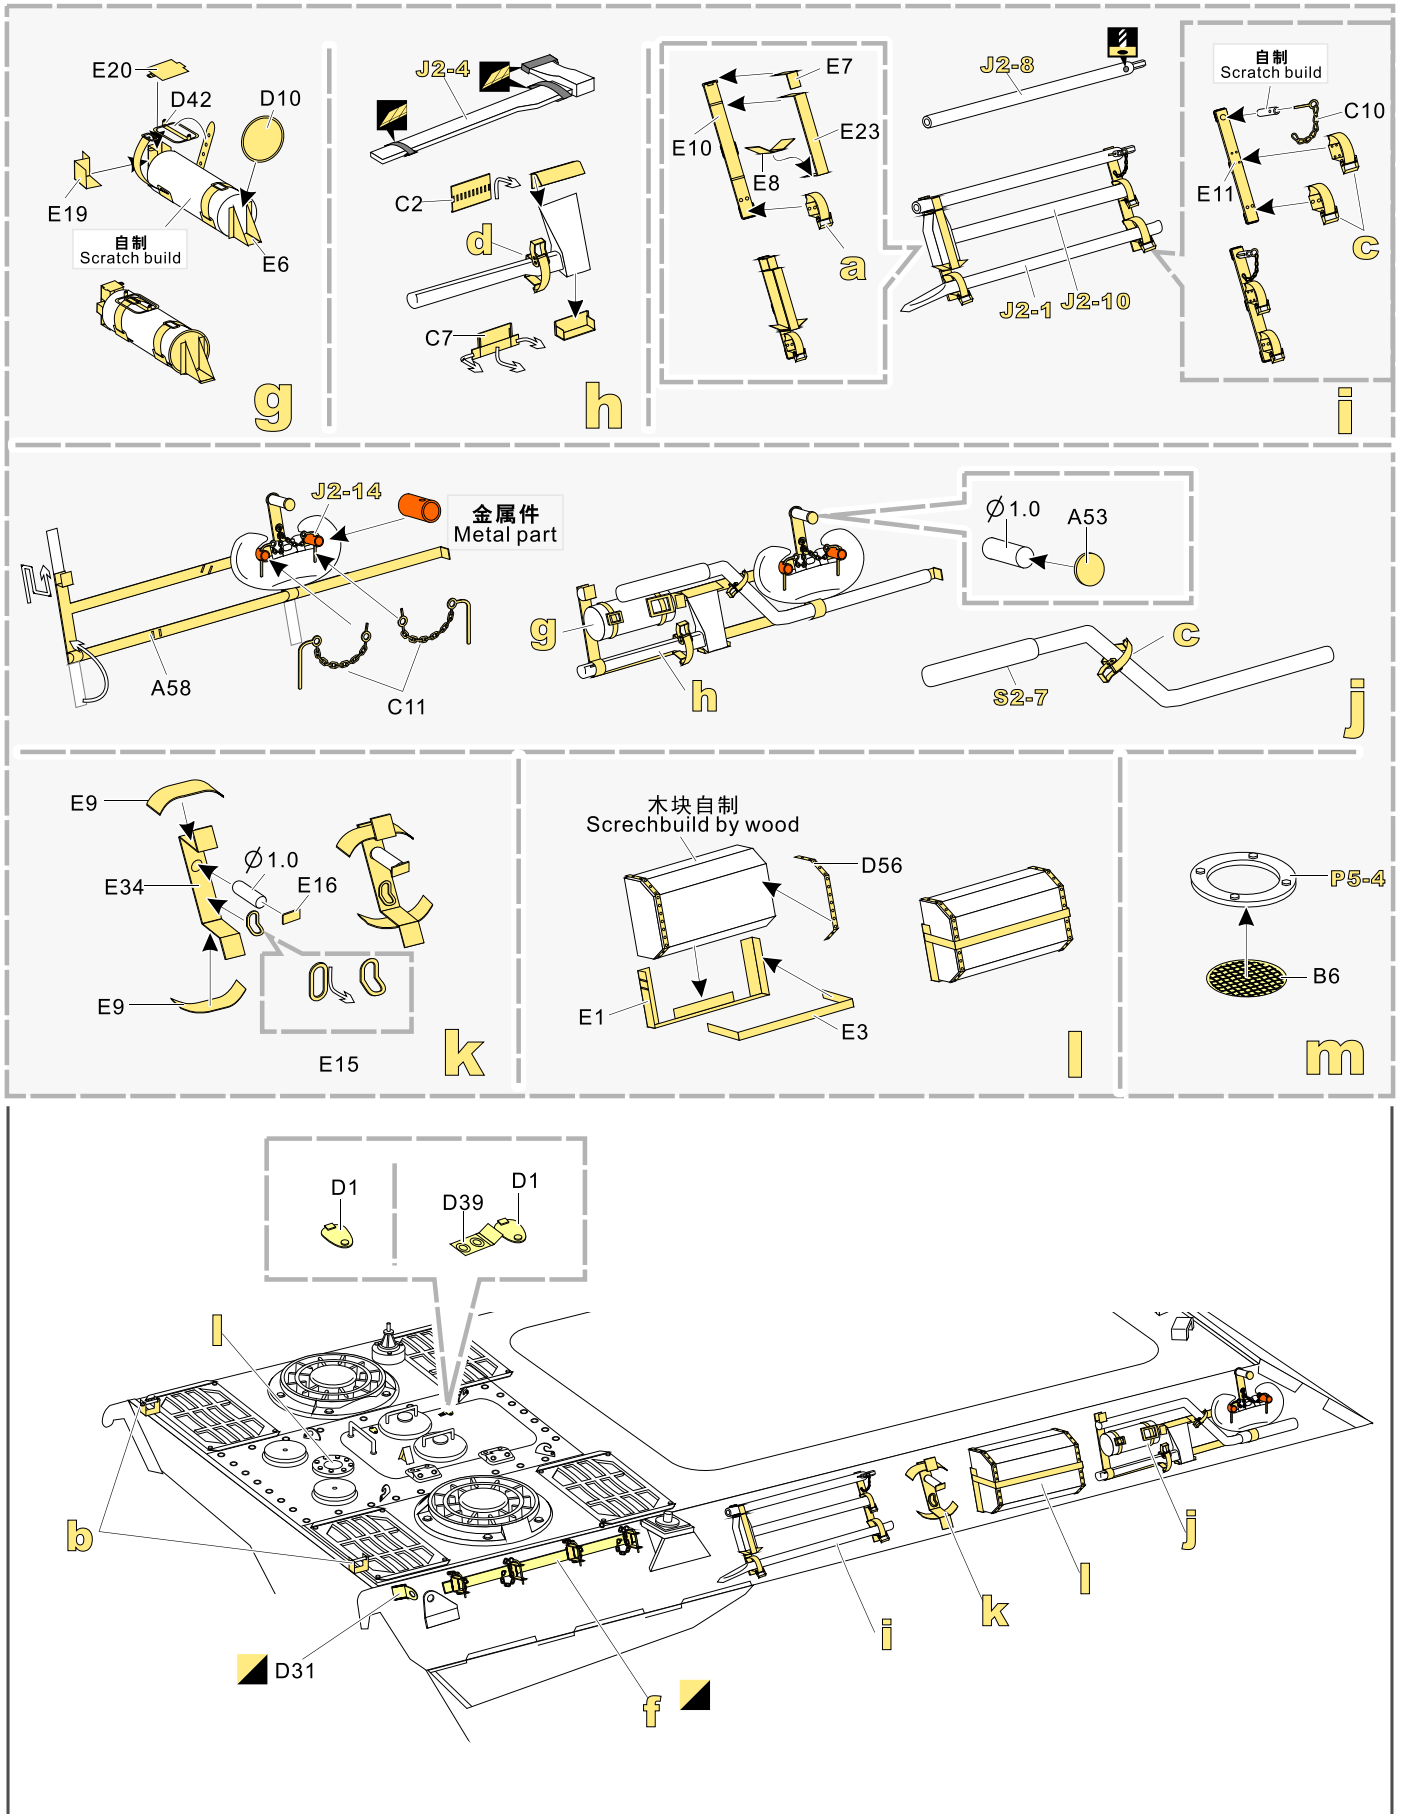

1/35 MILITARY MINIATURE VEHICLE UPGRADE SERIES PE35980