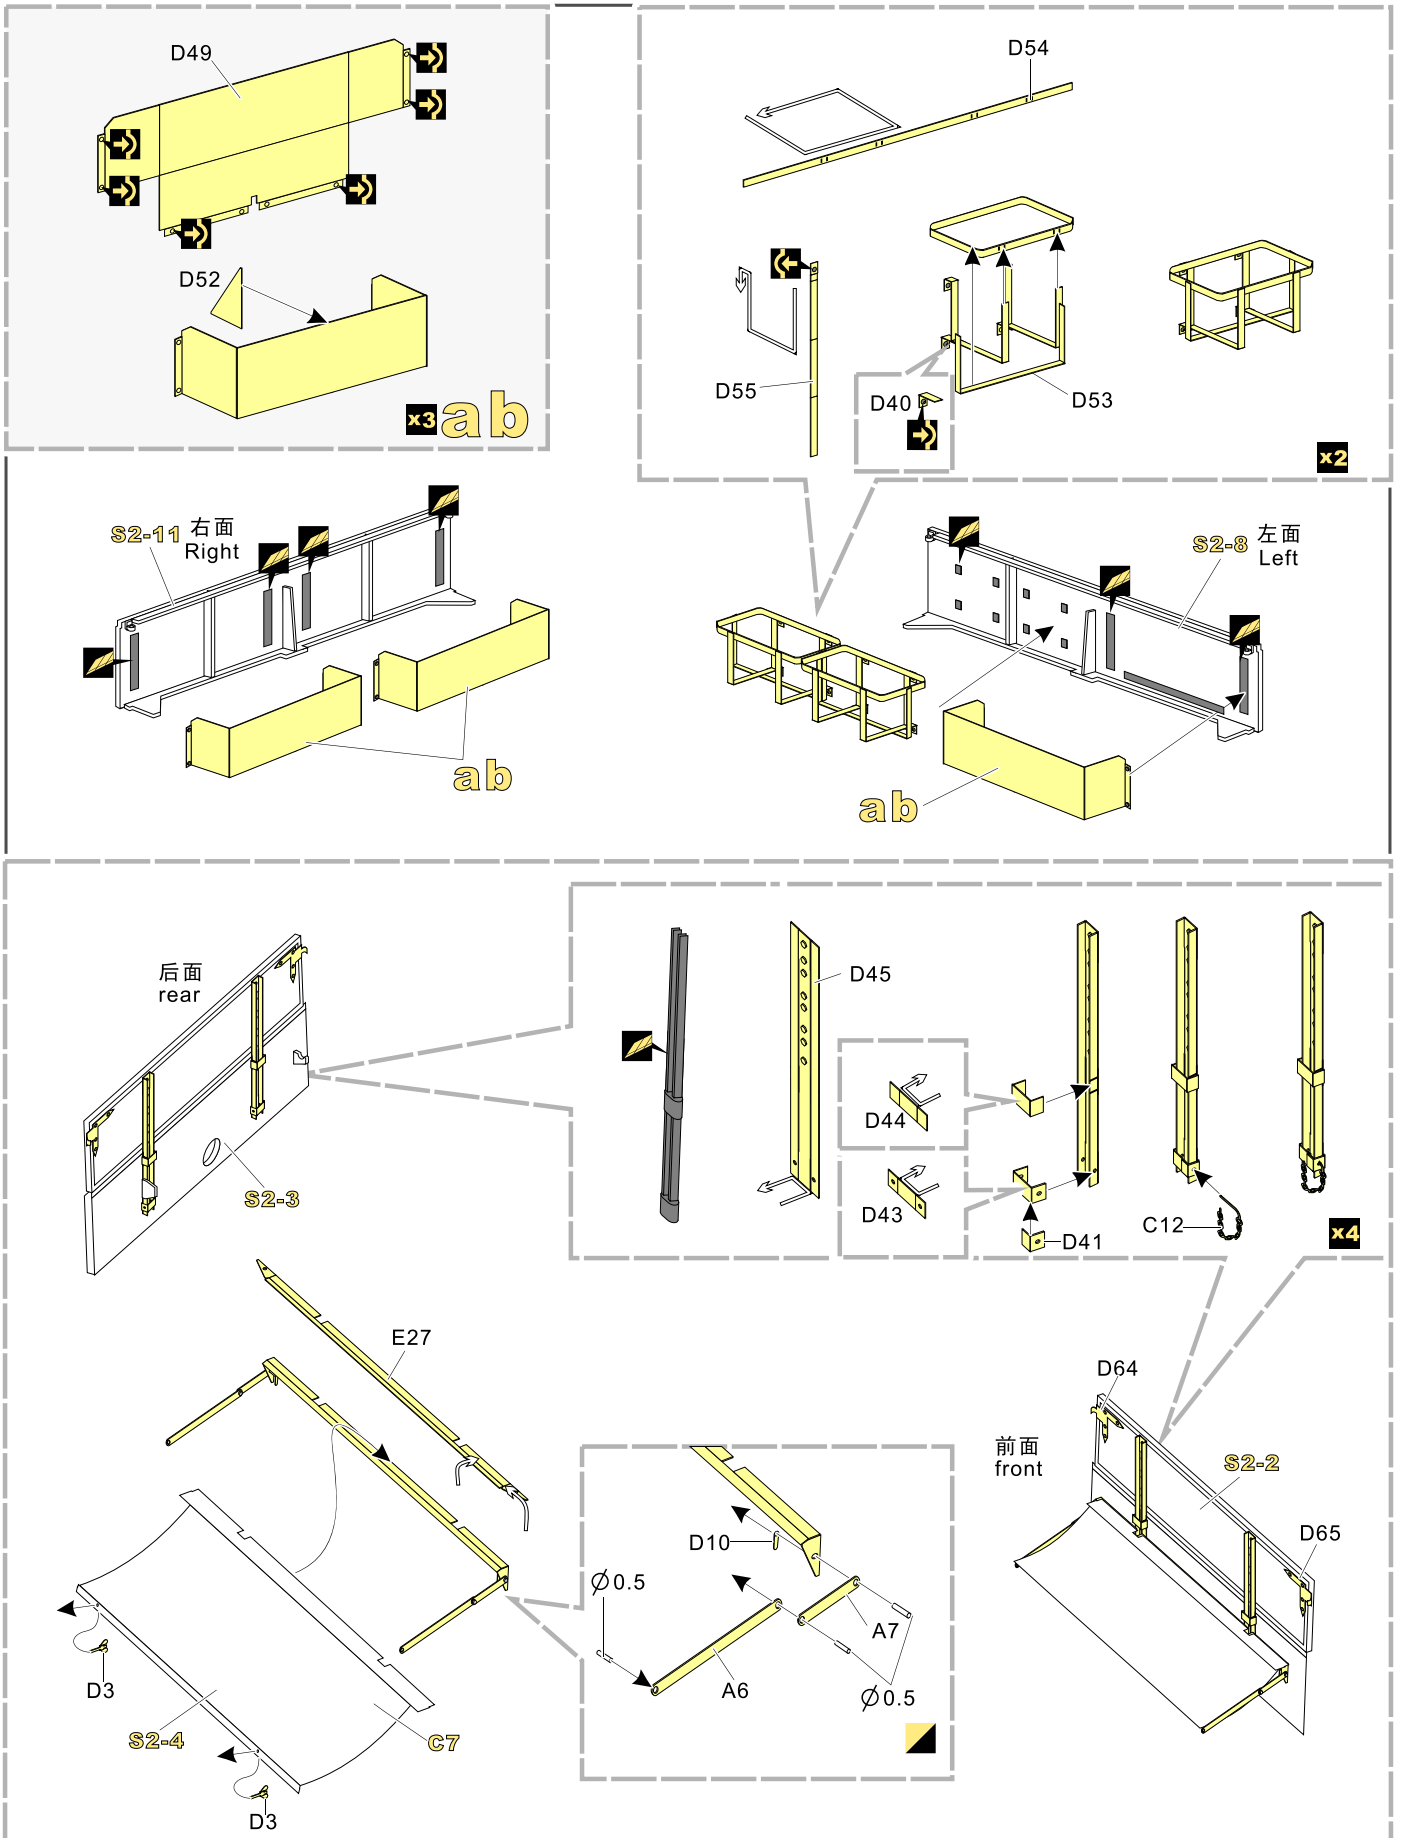

1/35 MILITARY MINIATURE VEHICLE UPGRADE SERIES PE35980