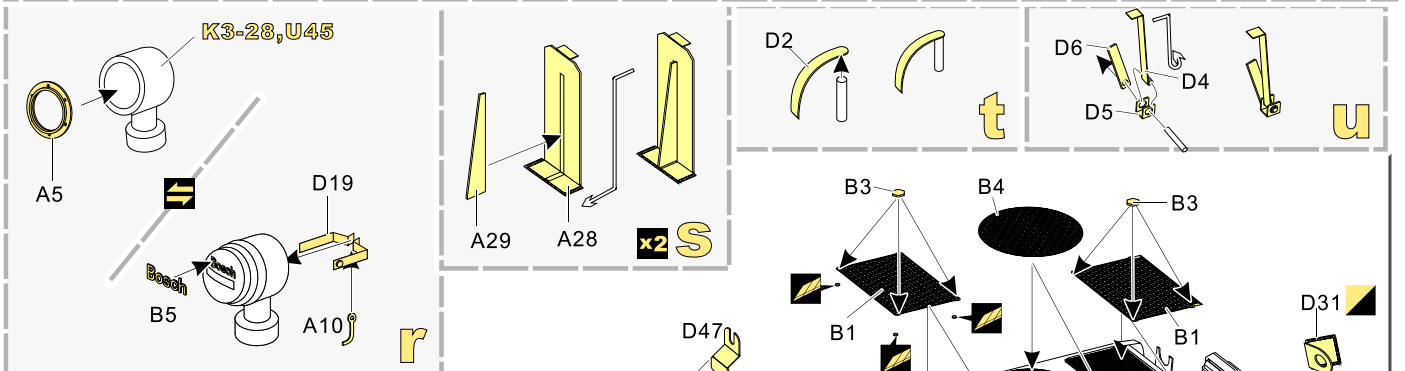

1/35 MILITARY MINIATURE VEHICLE UPGRADE SERIES PE35980