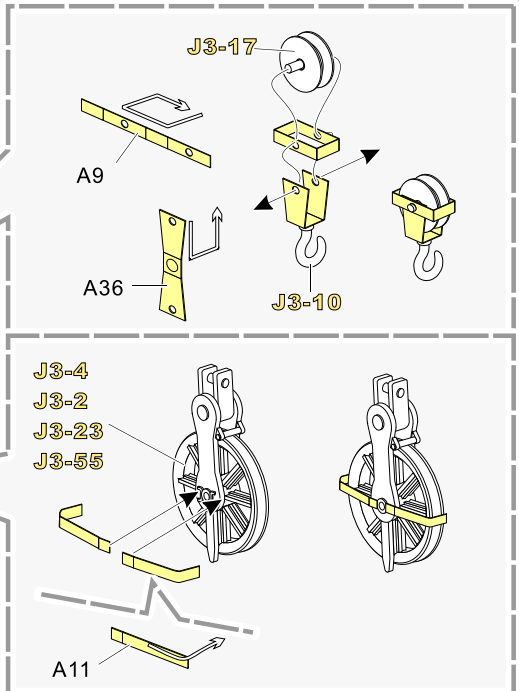

1/35 MILITARY MINIATURE VEHICLE UPGRADE SERIES PE35980

1/35 MILITARY MINIATURE VEHICLE UPGRADE SERIES PE35980

1/35 MILITARY MINIATURE VEHICLE UPGRADE SERIES PE35980

ac

ad

ae

ae

P5-11