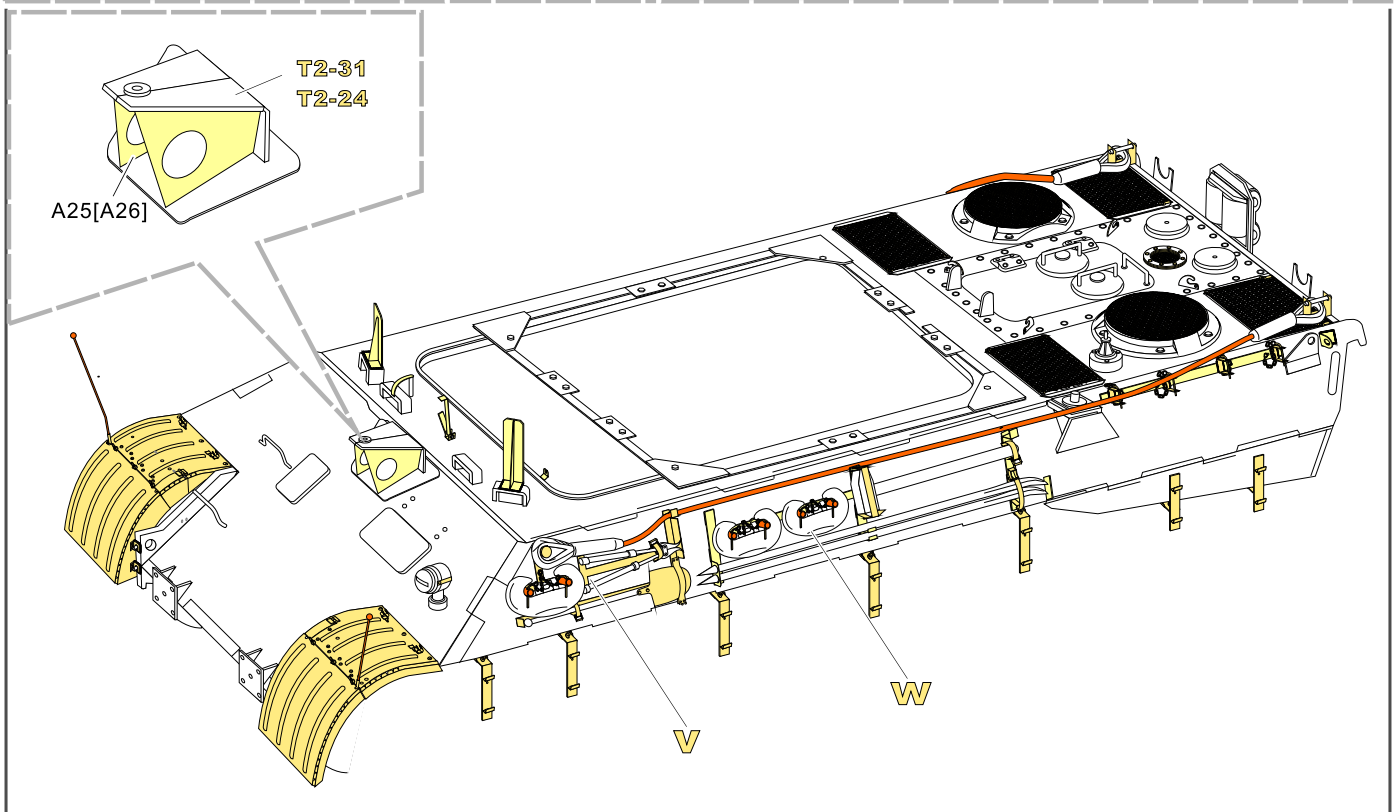

1/35 MILITARY MINIATURE VEHICLE UPGRADE SERIES PE35980