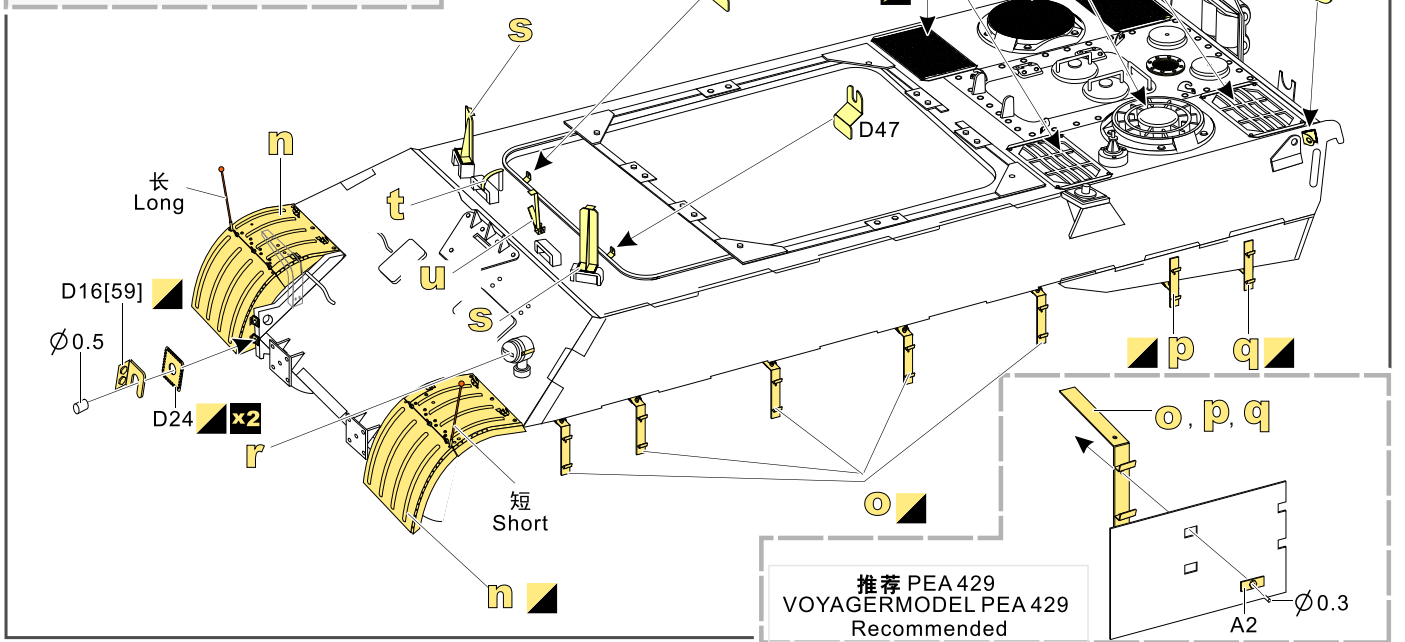

1/35 MILITARY MINIATURE VEHICLE UPGRADE SERIES PE35980