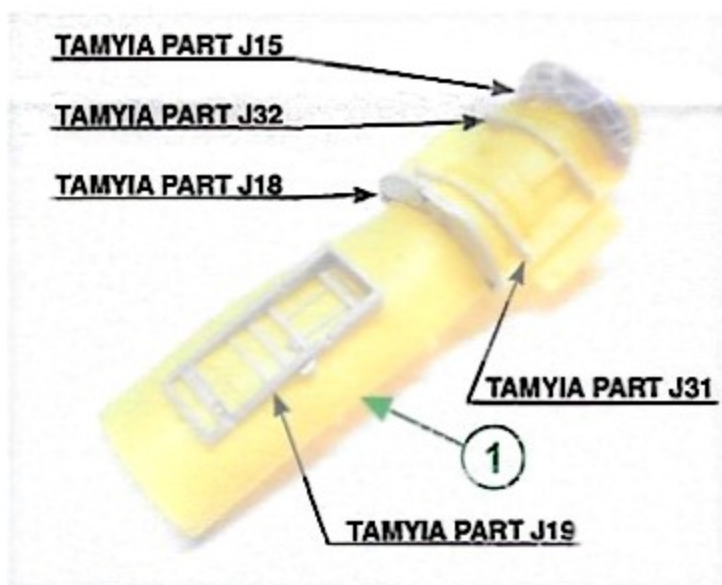

RESIN PARTS

DEDICATED  
 MODEL KIT  
 TAMYIA 61106  
 BLOCK 32/42

F-16CJ "AGGRESSOR/ADVERSARY"

## FINAL ASSEMBLY

SEE MORE.....

F-16 C CORRECTION SET FOR BLOCK 52

**A48-34**

CLEAR/COLOUR RESIN PART