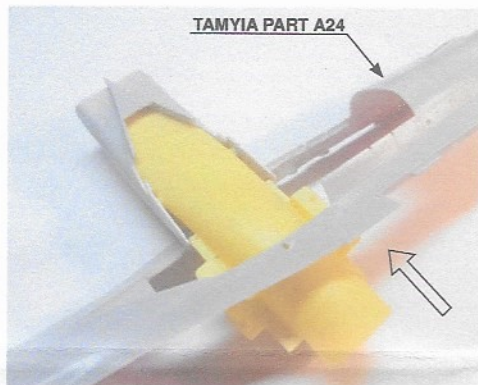

RESIN PARTS

DEDICATED  
 MODEL KIT  
 TAMYIA 61106  
 BLOCK 32/42

F-16CJ "AGGRESSOR/ADVERSARY"

## FINAL ASSEMBLY

SEE MORE.....

F-16 C CORRECTION SET FOR BLOCK 52

**A48-34**

CLEAR/COLOUR RESIN PART