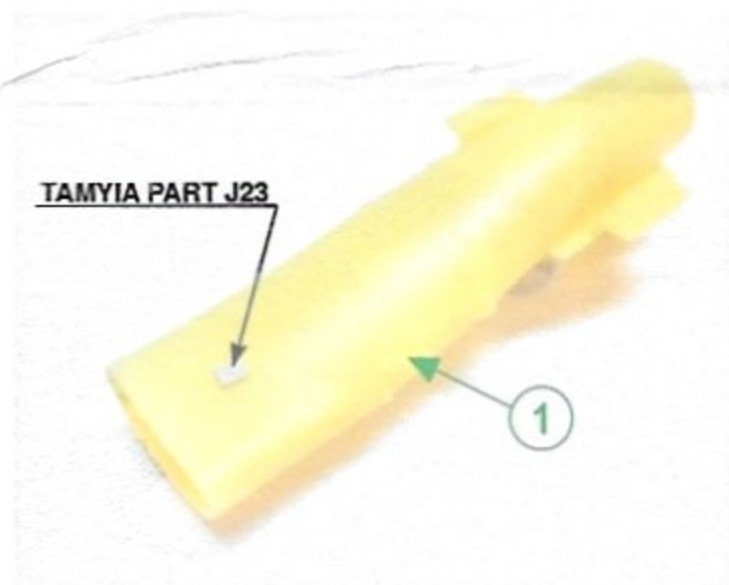

RESIN PARTS

DEDICATED  
 MODEL KIT  
 TAMYIA 61106  
 BLOCK 32/42

F-16CJ "AGGRESSOR/ADVERSARY"

## FINAL ASSEMBLY

SEE MORE.....

F-16 C CORRECTION SET FOR BLOCK 52

**A48-34**

CLEAR/COLOUR RESIN PART