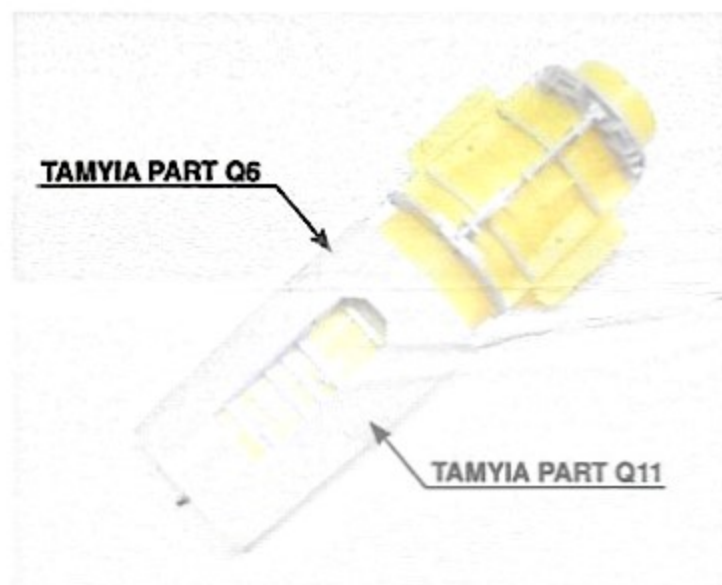

RESIN PARTS

DEDICATED  
 MODEL KIT  
 TAMYIA 61106  
 BLOCK 32/42

F-16CJ "AGGRESSOR/ADVERSARY"

## FINAL ASSEMBLY

SEE MORE.....

F-16 C CORRECTION SET FOR BLOCK 52

**A48-34**

CLEAR/COLOUR RESIN PART