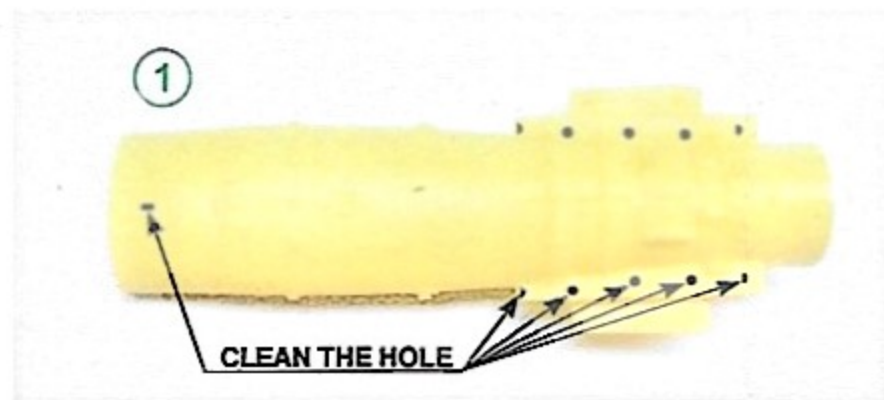

RESIN PARTS

DEDICATED  
 MODEL KIT  
 TAMYIA 61106  
 BLOCK 32/42

F-16CJ "AGGRESSOR/ADVERSARY"

## FINAL ASSEMBLY

SEE MORE.....

F-16 C CORRECTION SET FOR BLOCK 52

**A48-34**

CLEAR/COLOUR RESIN PART