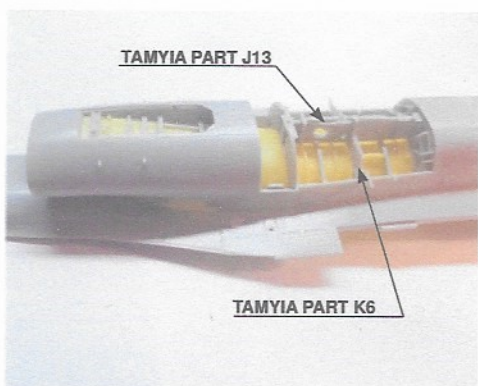

RESIN PARTS

DEDICATED  
 MODEL KIT  
 TAMYIA 61106  
 BLOCK 32/42

F-16CJ "AGGRESSOR/ADVERSARY"

## FINAL ASSEMBLY

SEE MORE.....

F-16 C CORRECTION SET FOR BLOCK 52

**A48-34**

CLEAR/COLOUR RESIN PART