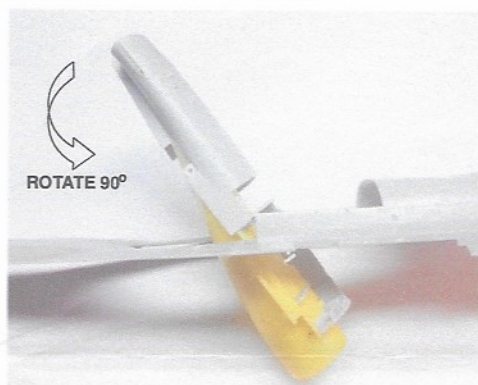

RESIN PARTS

DEDICATED  
 MODEL KIT  
 TAMYIA 61106  
 BLOCK 32/42

F-16CJ "AGGRESSOR/ADVERSARY"

## FINAL ASSEMBLY

SEE MORE.....

F-16 C CORRECTION SET FOR BLOCK 52

**A48-34**

CLEAR/COLOUR RESIN PART