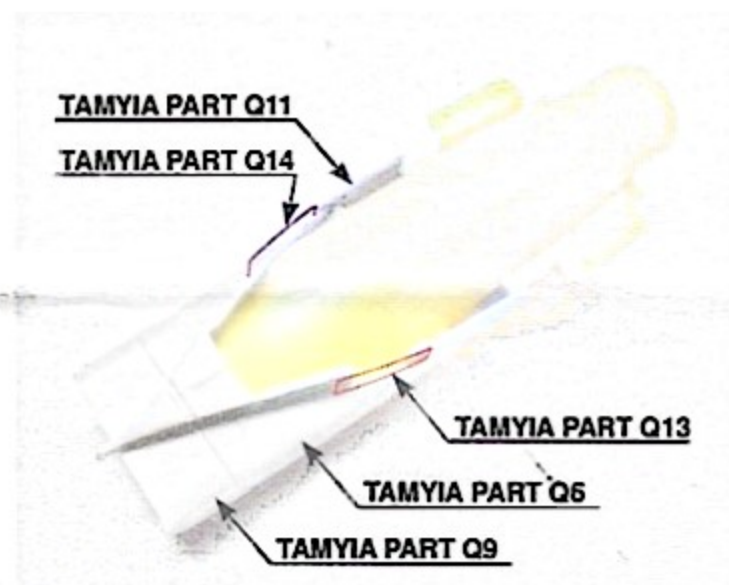

RESIN PARTS

DEDICATED  
 MODEL KIT  
 TAMYIA 61106  
 BLOCK 32/42

F-16CJ "AGGRESSOR/ADVERSARY"

## FINAL ASSEMBLY

SEE MORE.....

F-16 C CORRECTION SET FOR BLOCK 52

**A48-34**

CLEAR/COLOUR RESIN PART