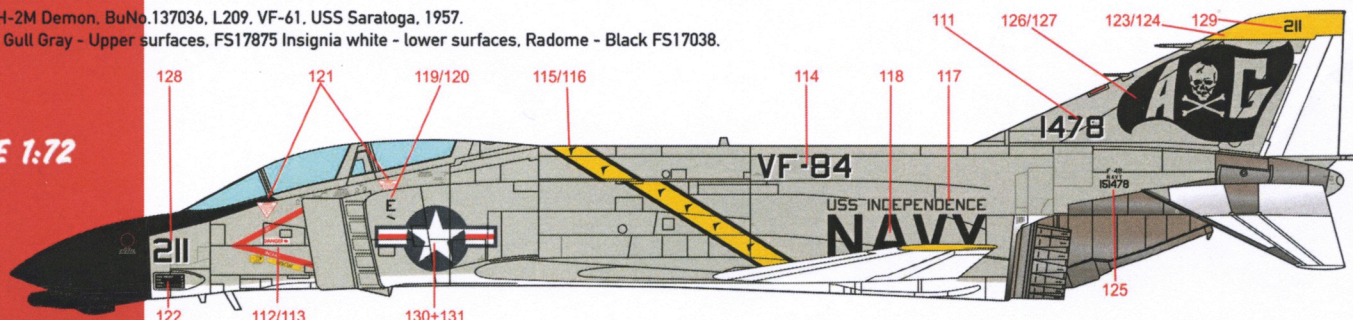

McDonnell F-4B Phantom, BuNo.151478, AG211, VF-84, USS Independence, August 1965.
FS16440 Light Gull Gray - Upper surfaces, FS17875 Insignia white - lower surfaces, Radome - Black FS17038.