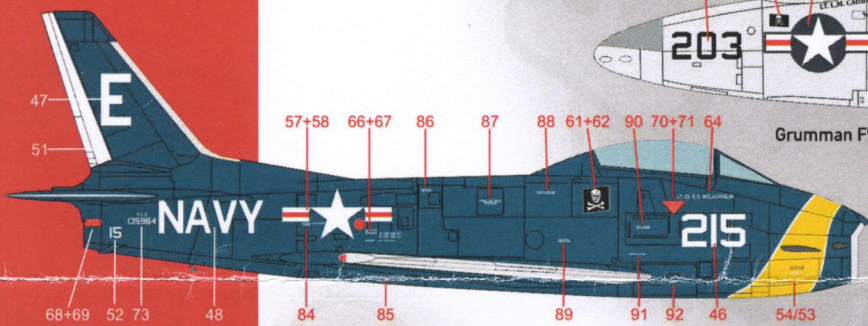

Jolly Rogers Timeline

Part One

No.05 © 2017
SCALE 1:72

15044	16440	17038	17178	17875	25042	33613	35164	36320	36375	37875

SCALE 1:72