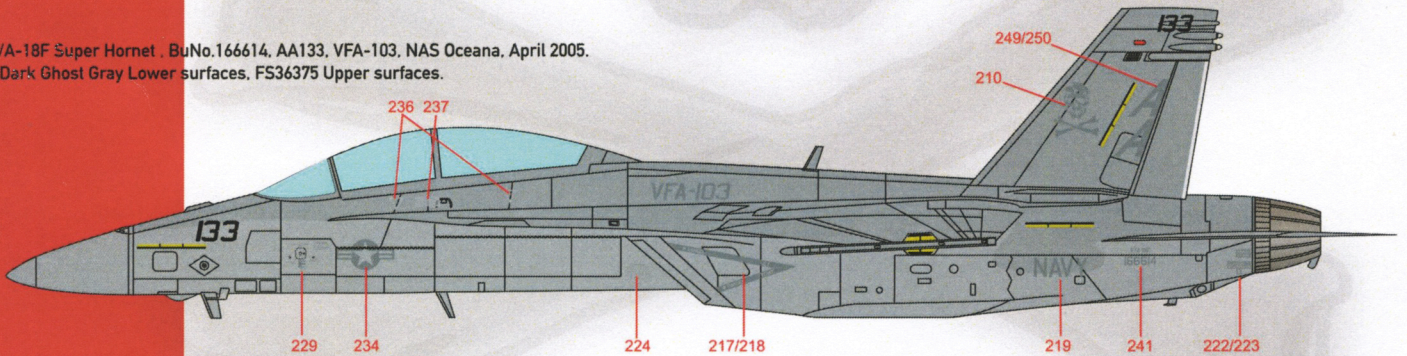

Boeing F/A-18F Super Hornet, BuNo.166614, AA133, VFA-103, NAS Oceana, April 2005.
FS36320 Dark Ghost Gray Lower surfaces, FS36375 Upper surfaces.

Boeing F/A-18F Super Hornet, BuNo.166613, AG203, VFA-103, USS Harry S. Truman, June 2016.
FS36320 Dark Ghost Gray Lower surfaces, FS36375 Upper surfaces, Radome - Tan FS3613.