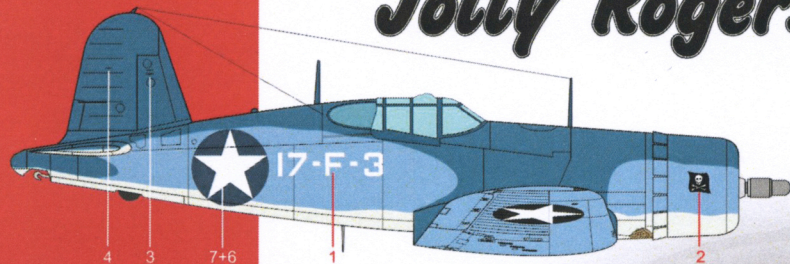

## Part One

No.05 © 2017  
SCALE 1:72

Vought F4U-1 Corsair, BuNo.02339, 17-F-3, VF-17, USS Bunker Hill, July 1943.  
Sea Blue FS25042 Upper surfaces, Intermediate Blue FS35164 Sides,  
Insignia White FS37875 Lower surfaces.