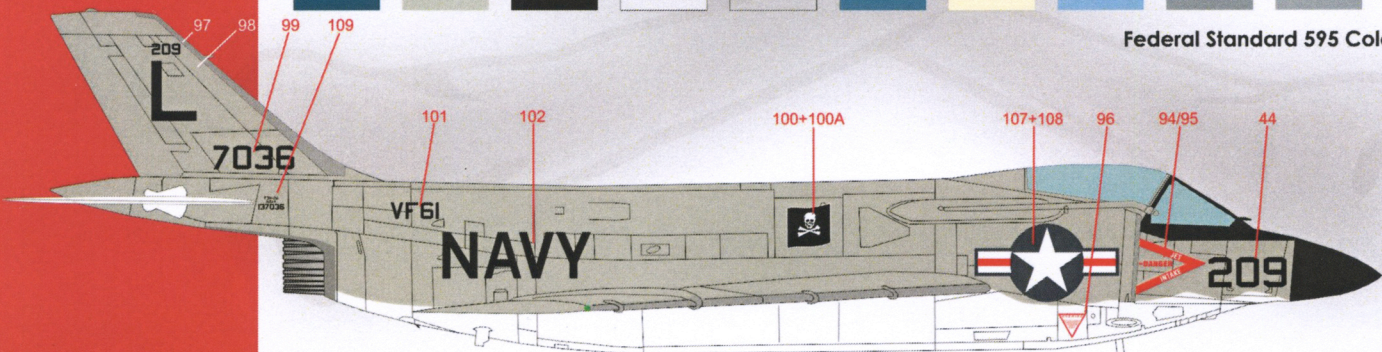

Federal Standard 595 Colors Chart

McDonnell F3H-2M Demon, BuNo.137036, L209, VF-61, USS Saratoga, 1957.
FS16440 Light Gull Gray - Upper surfaces, FS17875 Insignia white - lower surfaces, Radome - Black FS17038.

SCALE 1:72