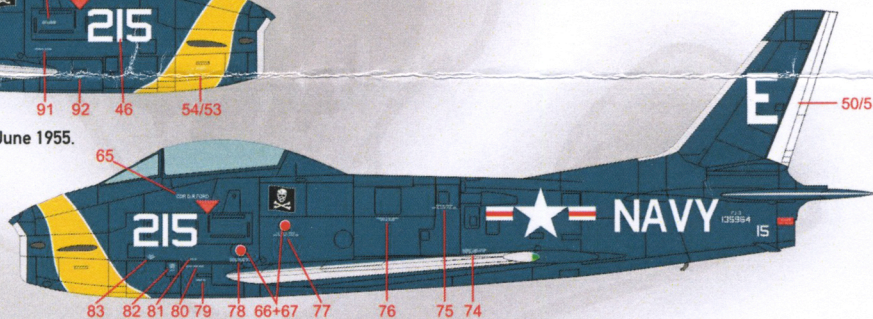

Grumman F9F-2 Panther, BuNo.123564, C203, VF-61, USS Franklin D. Roosevelt, circa 1950.
FS17178 Aluminium overall.

15044	16440	17038	17178	17875	25042	33613	35164	36320	36375	37875