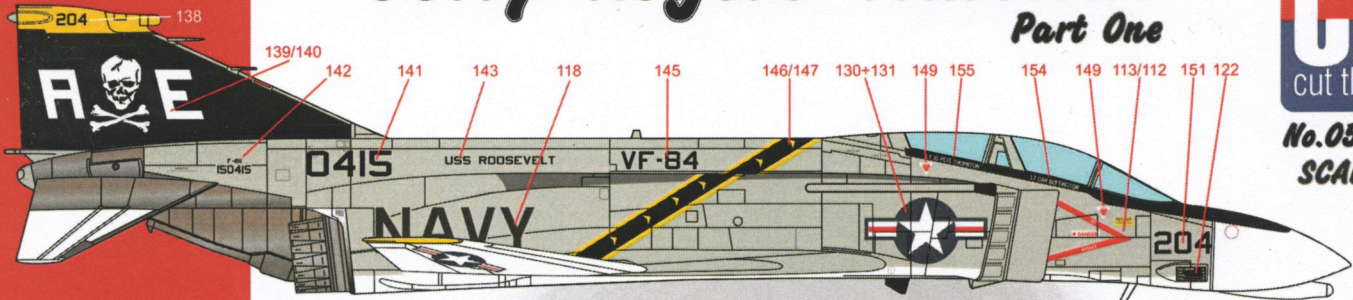

Jolly Rogers Timeline

Part One

No.05 © 2017
SCALE 1:72

McDonnell F-4N Phantom, BuNo.150415, AE204, VF-84, USS Franklin D. Roosevelt, 1975.
FS16440 Light Gull Gray - Upper surfaces, FS17875 Insignia white - Lower surfaces and Radome.

SCALE 1:72