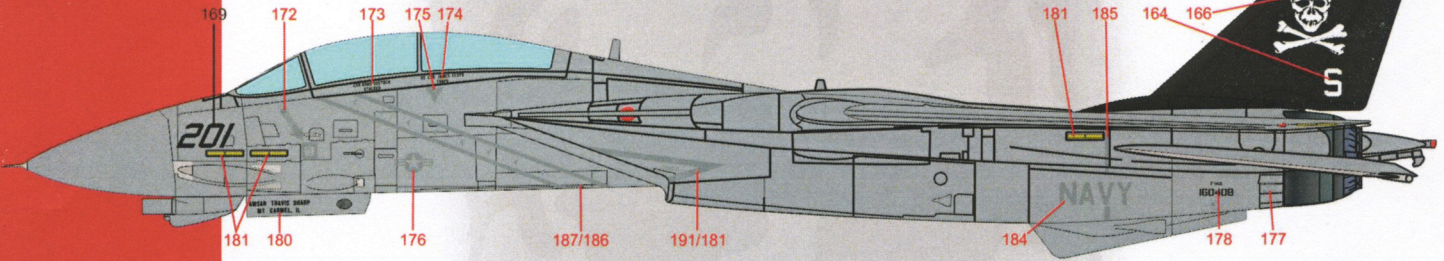

SCALE 1:72

Grumman F-14A Tomcat, BuNo.160408, AJ201, VF-84, USS Theodore Roosevelt, May 1993.  
FS36320 Dark Ghost Gray overall.

Grumman F-14B Tomcat, BuNo.162191, AA102, VF-103, USS George Washington, July 2000.  
FS36320 Dark Ghost Gray Lower surfaces, FS36375 Upper surfaces.