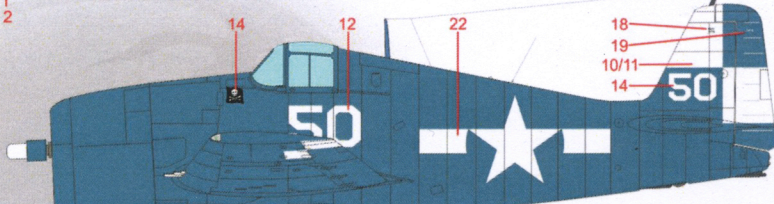

## Part One

No.05 © 2017  
SCALE 1:72

Vought F4U-1 Corsair, BuNo.02339, 17-F-3, VF-17, USS Bunker Hill, July 1943.  
Sea Blue FS25042 Upper surfaces, Intermediate Blue FS35164 Sides,  
Insignia White FS37875 Lower surfaces.