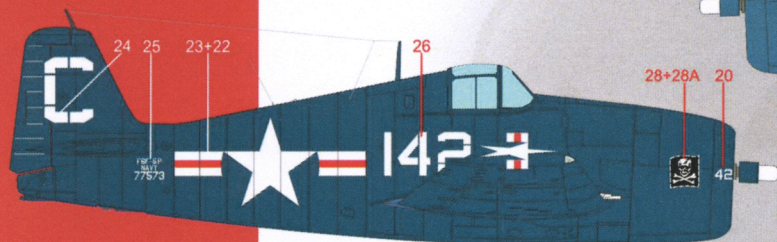

Vought F4U-1 Corsair, BuNo.02339, 17-F-3, VF-17, USS Bunker Hill, July 1943.
Sea Blue FS25042 Upper surfaces, Intermediate Blue FS35164 Sides,
Insignia White FS37875 Lower surfaces.

Grumman F6F-5P Hellcat, BuNo.77573 (Probably), C142, VF-5B, USS Coral Sea, March 1949.
FS15044 Dark Blue overall.