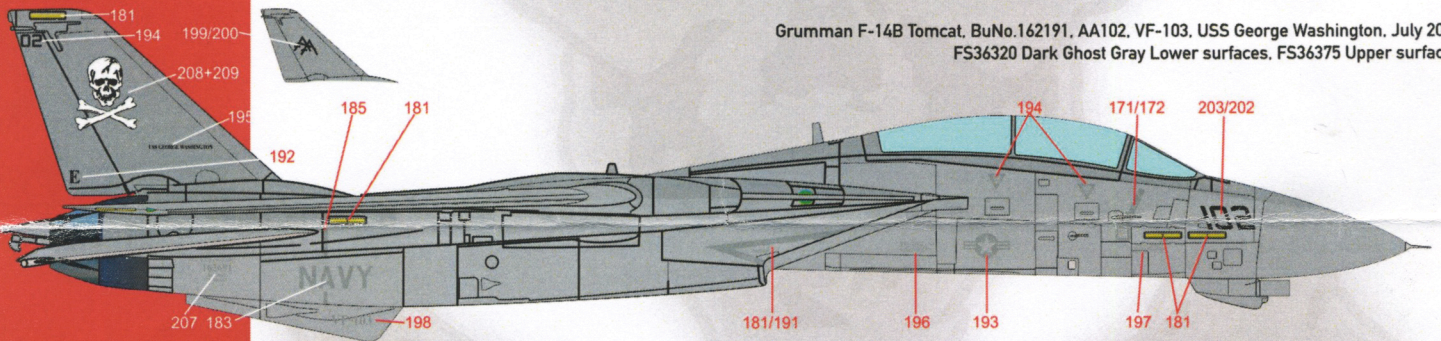

Jolly Rogers Timeline

Part One

No.05 © 2017
SCALE 1:72

SCALE 1:72

Federal Standard 595 Colors Chart

15044	16440	17038	17178	17875	25042	33613	35164	36320	36375	37875