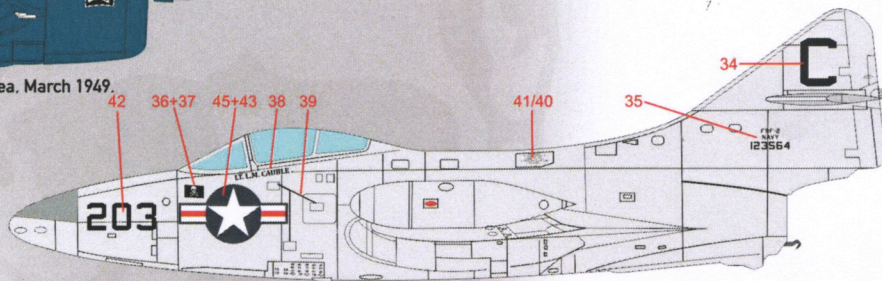

Grumman F6F-5 Hellcat, BuNo.72709, 50, VF-17, USS Hornet, April 1945.
Sea Blue FS26042 overall.