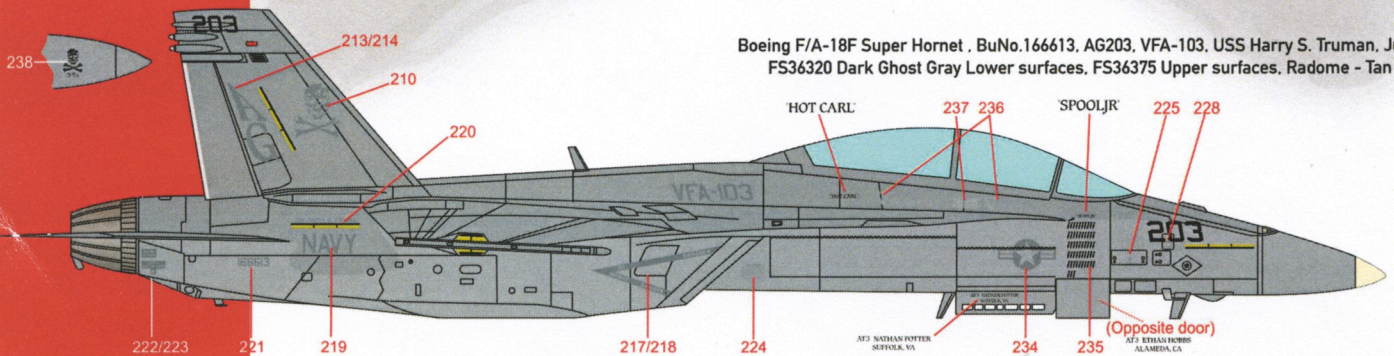

Jolly Rogers Timeline

Part One

No.05 © 2017
SCALE 1:72

SCALE 1:72

Federal Standard 595 Colors Chart

15044	16440	17038	17178	17875	25042	33613	35164	36320	36375	37875