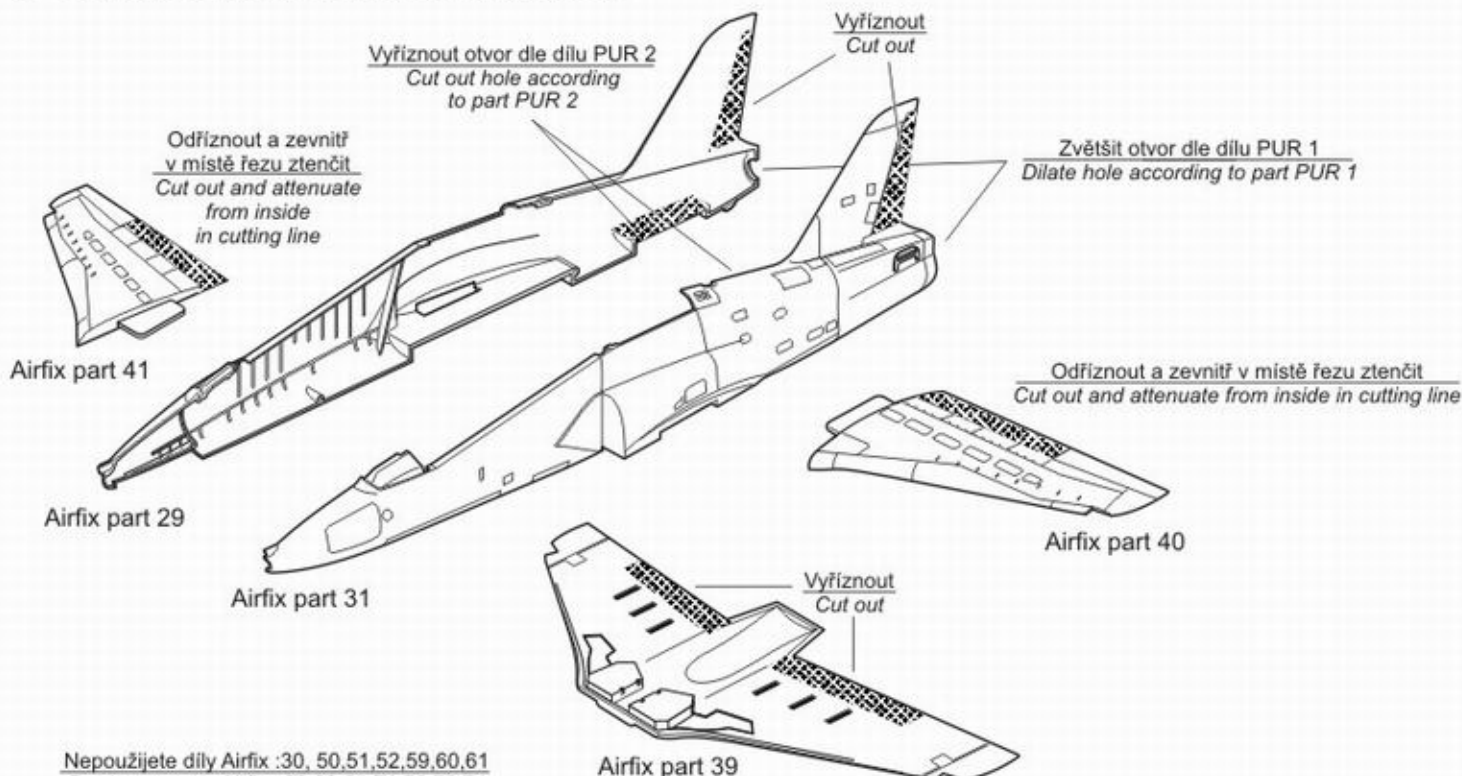

① Úprava dílů modelu / Kit parts adjustment

Nepoužijete díly Airfix :30, 50,51,52,59,60,61

Don't use parts Airfix : 62,63,64,71,72,73,74