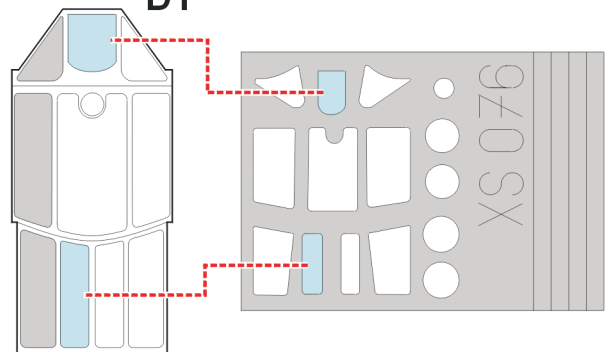

eduard
Express Mask

XS 076

MS-406

The die-cut mask for accurate canopy frame painting of the
Hasegawa 1/72 KIT

2x

B4

2x

B4

D2

1.)

D1

2.)

D1

3.)

D1

4.)

D1

REFERENCES: Replic #30 / 1994