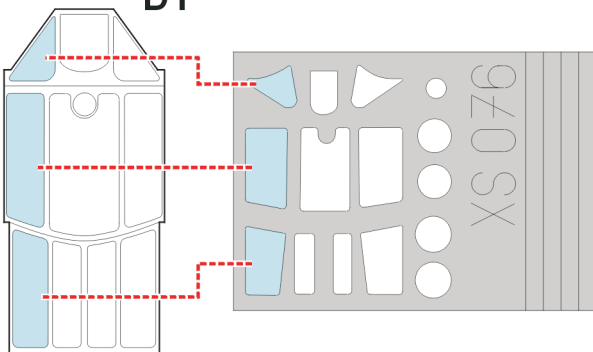

eduard
Express Mask

XS 076

MS-406

The die-cut mask for accurate canopy frame painting of the
Hasegawa 1/72 KIT

2x

B4

2x

B4

D2

1.)

D1

2.)

D1

3.)

D1

4.)

D1

REFERENCES: Replic #30 / 1994